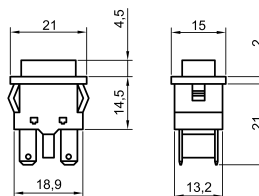

SLIM S.r.l.

Via dei Tigli, 14/16 (Z.I.)
20853 - Biassono (Monza Brianza) - Italy
commerciale@slim.it
www.slim.it

CODE: **CR6**

Double pole command for 13x19 mm template

Lamps	incandescent • neon/fluoro • LED • not lighting
Working Voltage	2V • 6V • 12V • 24V • 48V • 110V • 250V • 400V
Working temperature	125°C Max
Method of connection to the panel	self-locking
Template dimension	13mm x 19mm
Type of connection	faston 4,8x0,8mm