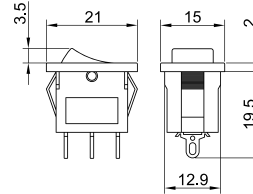

**SLIM S.r.l.**

Via dei Tigli, 14/16 (Z.I.)  
20853 - Biassono (Monza Brianza) - Italy  
[commerciale@slim.it](mailto:commerciale@slim.it)  
[www.slim.it](http://www.slim.it)

CODE: **CR5**

Single pole command for 13x19 mm template

Lamps	incandescent • neon/fluoro • LED • not lighting
Working voltage	2V • 6V • 12V • 24V • 48V • 110V • 250V • 400V
Working temperature	125°C Max
Method of connection to the panel	self-locking
Template dimension	13mm x 19mm
Type of connection	faston 4,8x0,8mm • connections to be welded (CS)