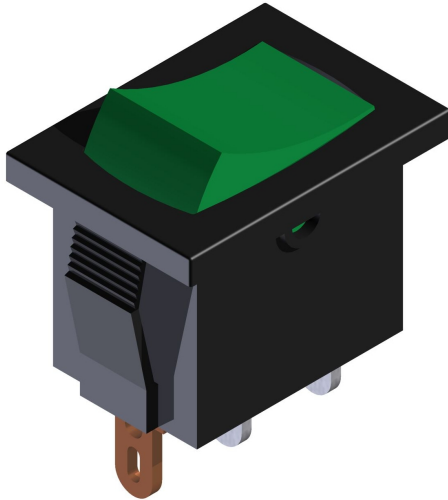

**SLIM S.r.l.**

Via dei Tigli, 14/16 (Z.I.)  
20853 - Biassono (Monza Brianza) - Italy  
[commerciale@slim.it](mailto:commerciale@slim.it)  
[www.slim.it](http://www.slim.it)

CODE: **CR5**

Single pole command for 13x19 mm template

Lamps	incandescent • neon/fluoro • LED • not lighting
Working voltage	2V • 6V • 12V • 24V • 48V • 110V • 250V • 400V
Working temperature	125°C Max
Method of connection to the panel	self-locking
Template dimension	13mm x 19mm
Type of connection	faston 4,8x0,8mm • connections to be welded (CS)