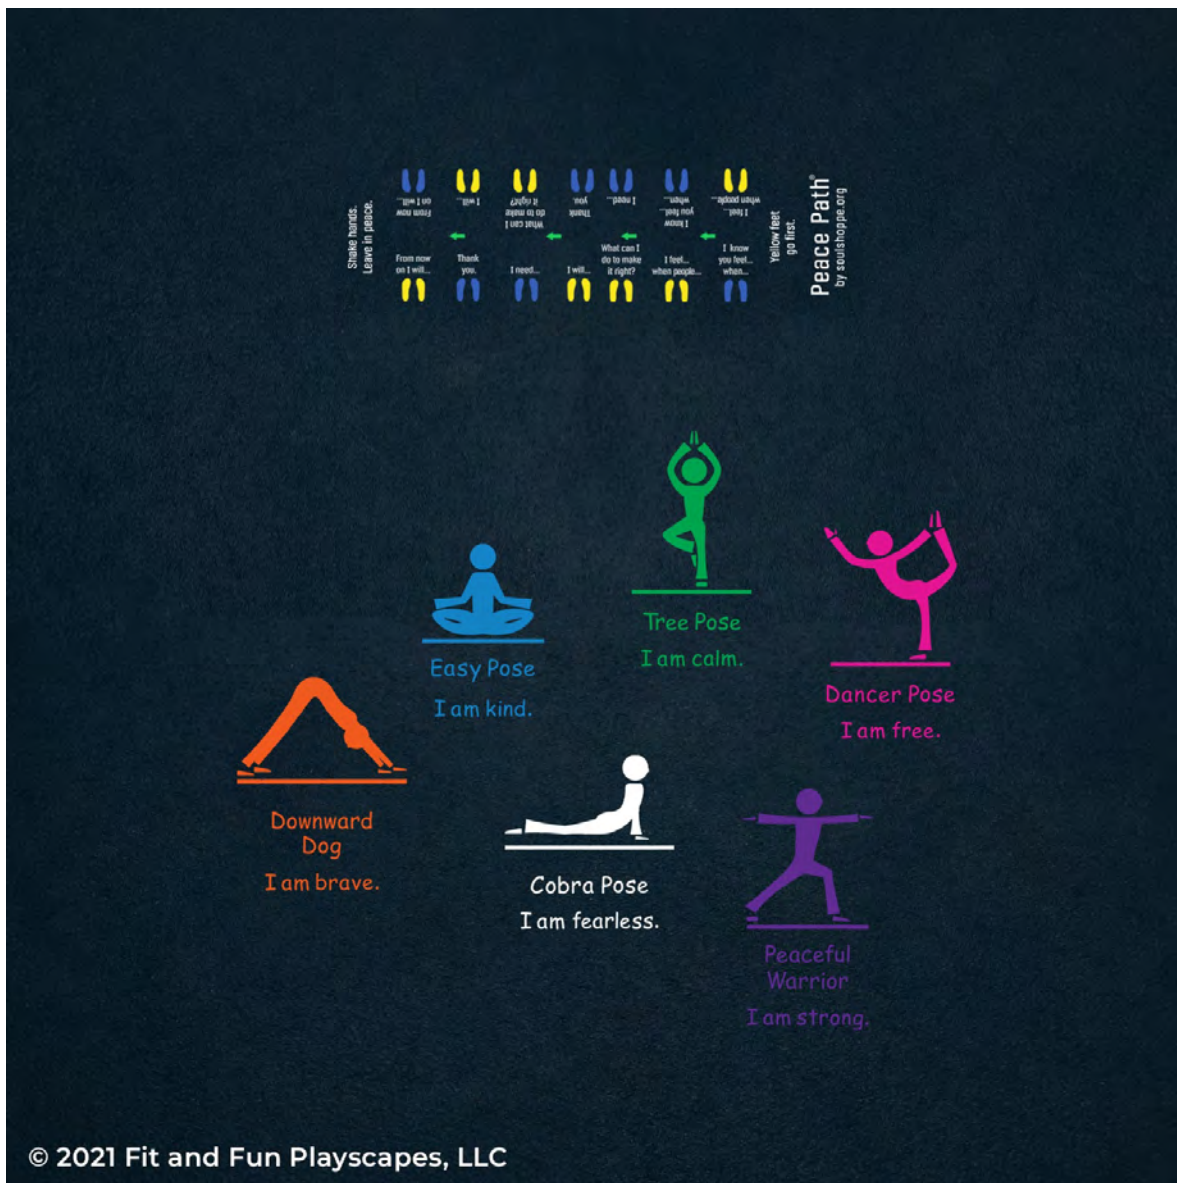

INCLUDED IN THE BOX: 2 Stencil Sheets

BEFORE YOU START PAINTING: Please completely read the General Instructions & prepare your surfaces as recommended.

STEP 1:

Align the edges of **STENCIL A** and **STENCIL B** together in your desired location.

Have any questions? We're here to help – call us at (800) 681-0684!

VISIT OUR WEBSITE AT WWW.FITANDFUNPLAYSCAPES.COM

CONGRATULATIONS!!!

YOU FINISHED PAINTING THE MINDFULNESS & KINDNESS PREMIUM PACKAGE

YOU DID IT! GIVE YOURSELVES A PAT ON THE BACK!

Your finished Mindfulness & Kindness Premium Package should look like the image below.

Have any questions? We're here to help – call us at (800) 681-0684!

VISIT OUR WEBSITE AT WWW.FITANDFUNPLAYSCAPES.COM