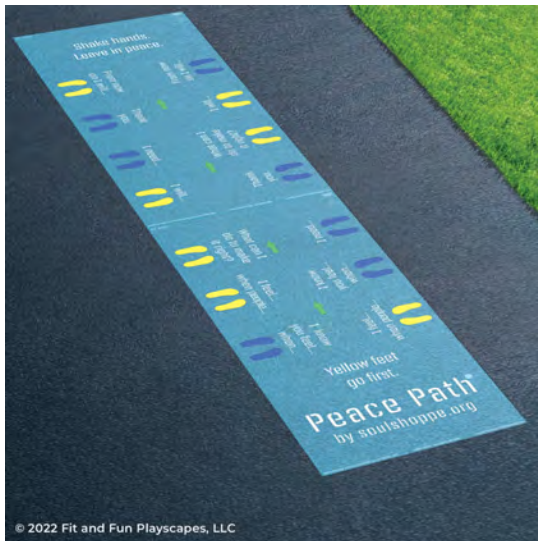

VISIT OUR WEBSITE AT WWW.FITANDFUNPLAYSCAPES.COM

ST 5052

PEACE PATH

APPLICATION INSTRUCTIONS

SIZE

approx. 3 feet 6 inches wide x 14 feet long

PAINTERS & TIME

2-4 painters for 1-2 hrs

INCLUDED IN THE BOX: 2 Stencil Sheets

BEFORE YOU START PAINTING: Please completely read the General Instructions & prepare your surfaces as recommended.

STEP 1:

Align the edges of **STENCIL A** and **STENCIL B** together in your desired location.