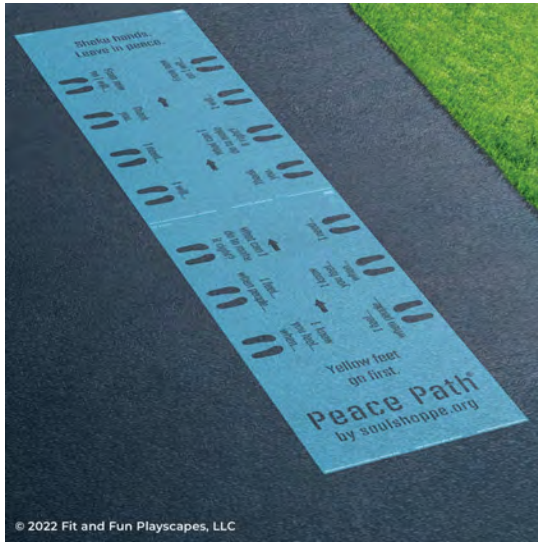

VISIT OUR WEBSITE AT WWW.FITANDFUNPLAYSCAPES.COM

ST 5052

PEACE PATH

APPLICATION INSTRUCTIONS

SIZE

approx. 3 feet 6 inches wide x 14 feet long

PAINTERS & TIME

2-4 painters for 1-2 hrs

INCLUDED IN THE BOX: 2 Stencil Sheets

BEFORE YOU START PAINTING: Please completely read the General Instructions & prepare your surfaces as recommended.

STEP 1:

Align the edges of **STENCIL A** and **STENCIL B** together in your desired location.