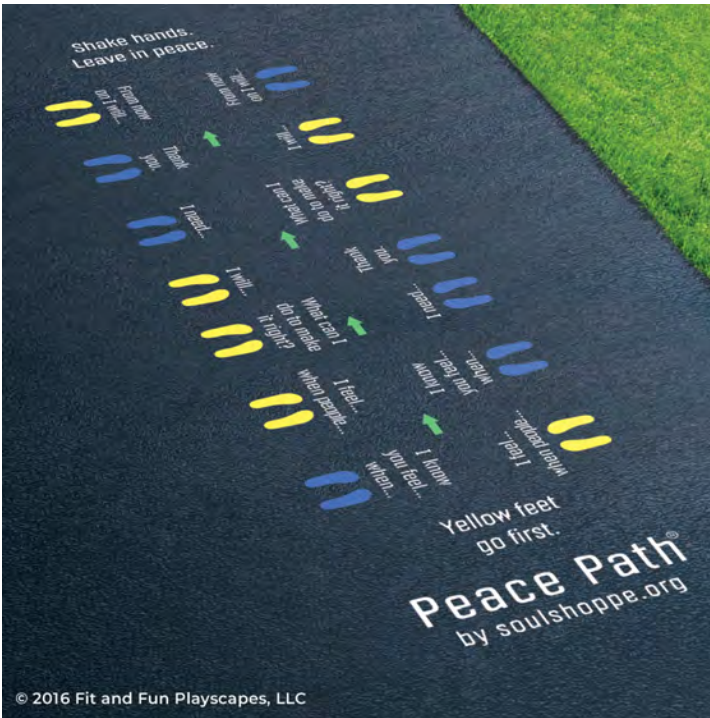

VISIT OUR WEBSITE AT WWW.FITANDFUNPLAYSCAPES.COM

ST 5052

PEACE PATH

APPLICATION INSTRUCTIONS

SIZE

approx. 3 feet 6 inches wide x 14 feet long

PAINTERS & TIME

2-4 painters for 1-2 hrs

INCLUDED IN THE BOX: 2 Stencil Sheets

BEFORE YOU START PAINTING: Please completely read the General Instructions & prepare your surfaces as recommended.

STEP 1:

Align the edges of **STENCIL A** and **STENCIL B** together in your desired location.