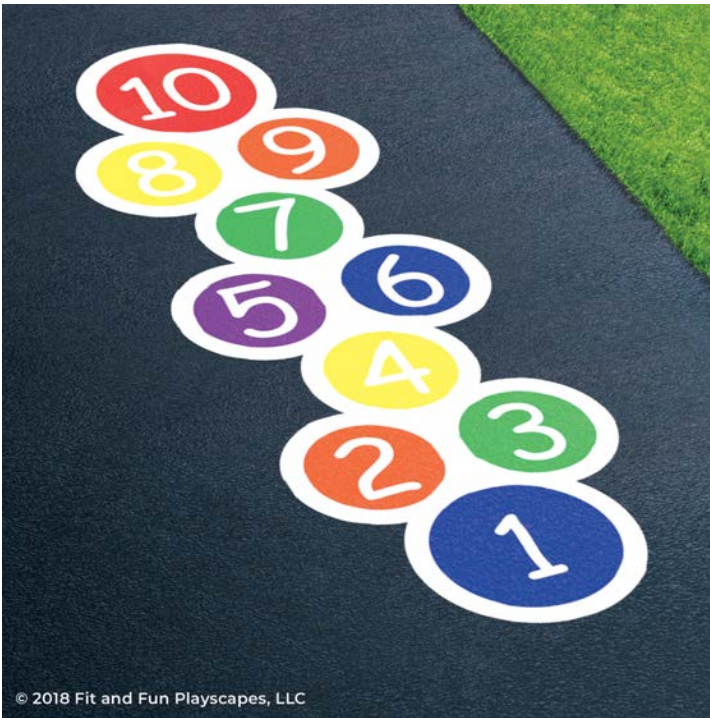

ST 5085 CIRCLE HOPSCOTCH

APPLICATION INSTRUCTIONS

SIZE

approx. 2 feet 6 inches wide x
8 feet 5 inches long

PAINTERS & TIME

1-2 painters for 1-2 hrs

© 2018 Fit and Fun Playscapes, LLC

INCLUDED IN THE BOX: 2 Stencil Sheets

BEFORE YOU START PAINTING: Please completely read the General Instructions & prepare your surfaces as recommended.

STEP 1:

Layout **STENCIL A** in your desired location.

STEP 2:

Paint the border of **STENCIL A**. **DO NOT PAINT THE NUMBERS YET**. Repeat 1-2 more times to achieve desired vividness, drying after each application. Then remove **STENCIL A**. Fill in the gaps so your **STENCIL** is complete.

STEP 3:

Align **STENCIL B** to the painted pavement. Paint the border of **STENCIL B**. **DO NOT PAINT THE NUMBERS YET**. Repeat 1-2 more times to achieve desired vividness, drying after each application. Then remove **STENCIL B**. Fill in the gaps so your **STENCIL** is complete.

YOU SUCCEEDED!

You finished painting the border of Circle Hopscotch. Your painted hopscotch should look like the image to the left.

STEP 5: PAINT THE INSIDE

Now paint the inside shapes of the hopscotch. Your painted Circle Hopscotch should look like the image to the left. Repeat 1-2 more times to achieve desired vividness, drying after each application.