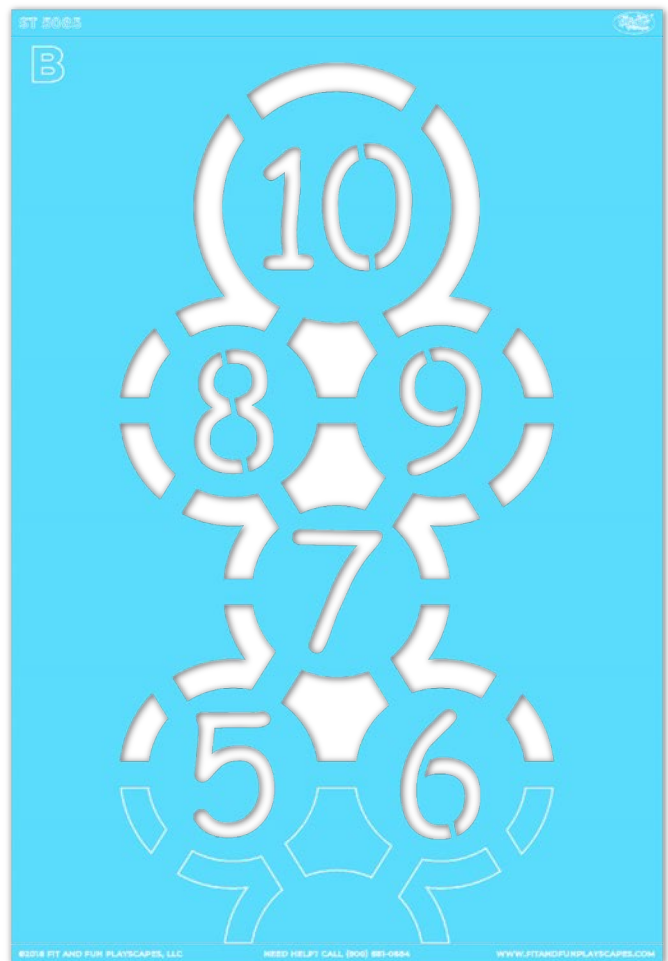

ST 5085 CIRCLE HOPSCOTCH

APPLICATION INSTRUCTIONS

SIZE

approx. 2 feet 6 inches wide x
8 feet 5 inches long

PAINTERS & TIME

1-2 painters for 1-2 hrs

© 2018 Fit and Fun Playscapes, LLC

INCLUDED IN THE BOX: 2 Stencil Sheets

BEFORE YOU START PAINTING: Please completely read the General Instructions & prepare your surfaces as recommended.

STEP 1:

Layout **STENCIL A** in your desired location.

STEP 2:

Paint the border of **STENCIL A**. **DO NOT PAINT THE NUMBERS YET**. Repeat 1-2 more times to achieve desired vividness, drying after each application. Then remove **STENCIL A**. Fill in the gaps so your **STENCIL** is complete.

YOU SUCCEEDED!

You finished painting the border of Circle Hopscotch. Your painted hopscotch should look like the image to the left.

STEP 5: PAINT THE INSIDE

Now paint the inside shapes of the hopscotch. Your painted Circle Hopscotch should look like the image to the left. Repeat 1-2 more times to achieve desired vividness, drying after each application.

STEP 7: PAINT NUMBERS 1-4

Place **STENCIL A** over the painted pavement and paint the numbers. Then remove **STENCIL A**. Fill in the gaps so your **STENCIL** is complete.

CONGRATULATIONS!!!

**YOU FINISHED PAINTING CIRCLE HOPSCOTCH
YOU DID IT! GIVE YOURSELVES A PAT ON THE BACK!**