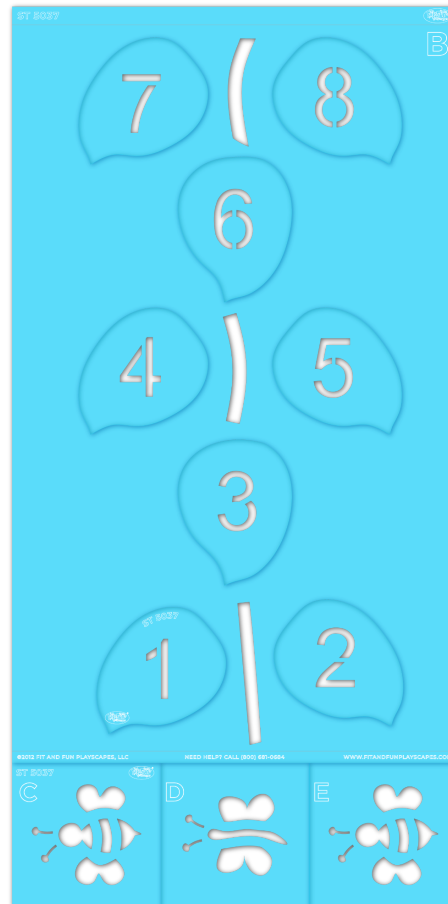

ST 5037

DAISY HOPSCOTCH®

APPLICATION INSTRUCTIONS

SIZE

approx. 3 feet 6 inches wide x
13 feet 7 inches long

PAINTERS & TIME

1-2 painters for 2-4 hrs

© 2012 Fit and Fun Playscapes, LLC

INCLUDED IN THE BOX: 2 Stencil Sheets (multiple inserts & 5 pieces)

BEFORE YOU START PAINTING: Please completely read the General Instructions & prepare your surfaces as recommended.

STEP 1:

Remove the face and numbered leaves inserts from **STENCIL A** then put aside.

STEP 2:

Place **STENCIL A** in your desired location.

STEP 3:

Paint **STENCIL A**. Repeat 1-2 more times to achieve desired vividness, drying after each application. Then remove **STENCIL A**.

STEP 4:

Align **STENCIL B** with the painted pavement. Remove the numbered leaves inserts and insect pieces from **STENCIL B** then put aside.

STEP 5:

Paint **STENCIL B**. Repeat 1-2 more times to achieve desired vividness, drying after each application. Then remove **STENCIL B**.

YOU SUCCEEDED!

You finished painting the first layer of Daisy Hopscotch®. Your painted hopscotch should look like the image to the left.