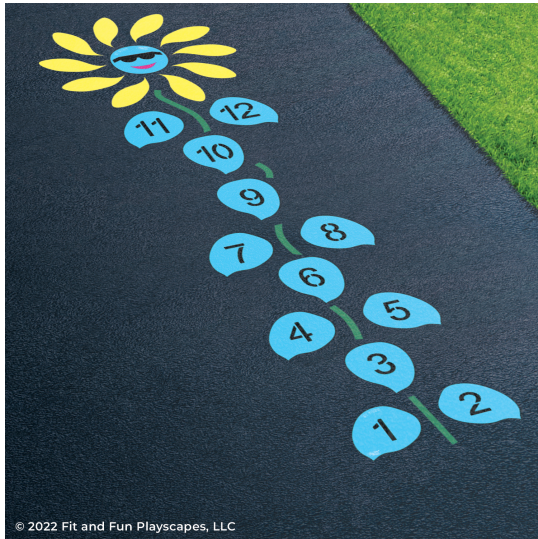

ST 5037

DAISY HOPSCOTCH®

APPLICATION INSTRUCTIONS

SIZE

approx. 3 feet 6 inches wide x
13 feet 7 inches long

PAINTERS & TIME

1-2 painters for 2-4 hrs

© 2012 Fit and Fun Playscapes, LLC

INCLUDED IN THE BOX: 2 Stencil Sheets (multiple inserts & 5 pieces)

BEFORE YOU START PAINTING: Please completely read the General Instructions & prepare your surfaces as recommended.

STEP 1:

Remove the face and numbered leaves inserts from **STENCIL A** then put aside.

STEP 2:

Place **STENCIL A** in your desired location.

STEP 3:

Paint **STENCIL A**. Repeat 1-2 more times to achieve desired vividness, drying after each application. Then remove **STENCIL A**.

STEP 4:

Align **STENCIL B** with the painted pavement. Remove the numbered leaves inserts and insect pieces from **STENCIL B** then put aside.

STEP 5:

Paint **STENCIL B**. Repeat 1-2 more times to achieve desired vividness, drying after each application. Then remove **STENCIL B**.

YOU SUCCEEDED!

You finished painting the first layer of Daisy Hopscotch®. Your painted hopscotch should look like the image to the left.