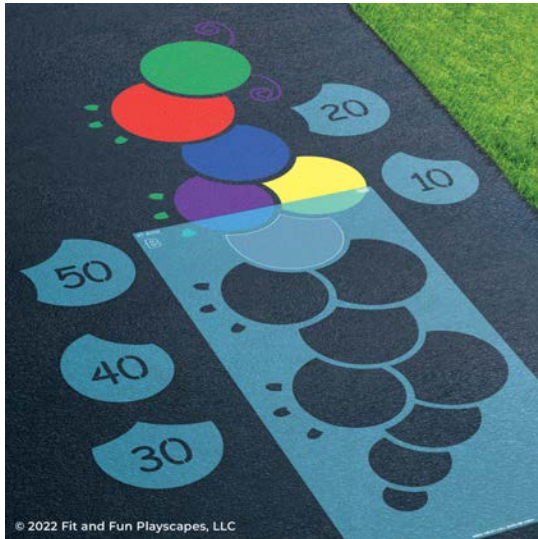

STEP 4:

Align **STENCIL B** with the painted pavement. Remove the numbered inserts from **STENCIL B** then put aside.