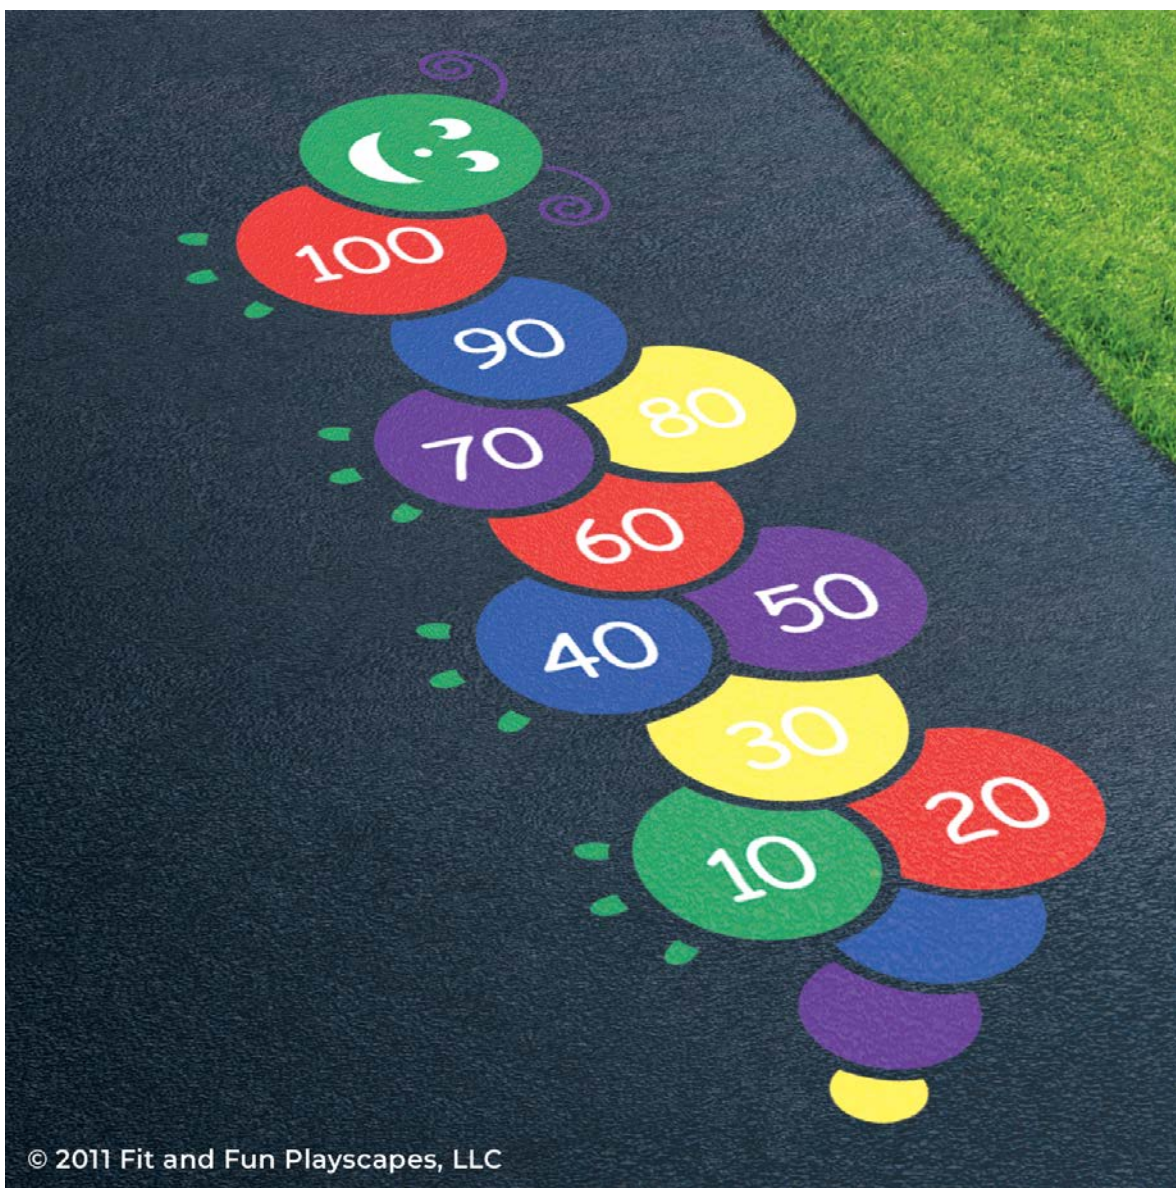

CONGRATULATIONS!!!

**YOU FINISHED PAINTING CATERPILLAR HOPSCOTCH
YOU DID IT! GIVE YOURSELVES A PAT ON THE BACK!**

Your finished Caterpillar Hopscotch should look like the image below.

Have any questions? We're here to help – call us at (800) 681-0684!

VISIT OUR WEBSITE AT WWW.FITANDFUNPLAYSCAPES.COM

THIS INFORMATION IS COPYRIGHT MATERIAL. ALL RIGHTS ARE RESERVED. © 2022 FIT AND FUN PLAYSCAPES, LLC.