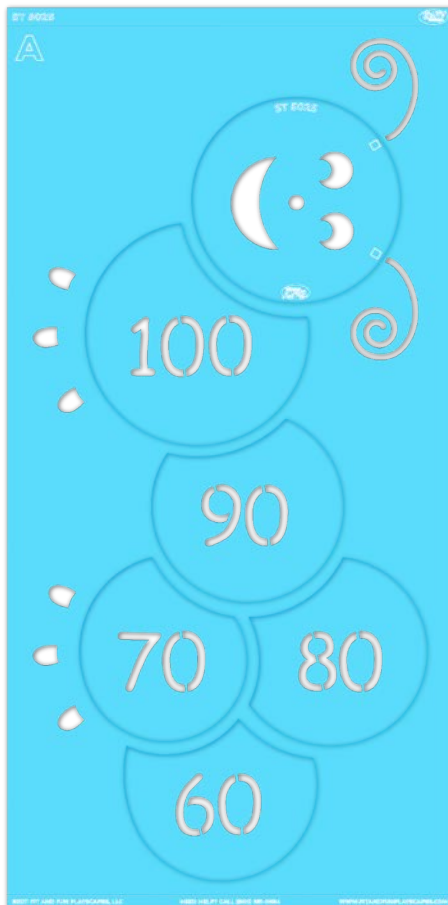

ST 5025 CATERPILLAR HOPSCOTCH

APPLICATION INSTRUCTIONS

SIZE

approx. 3 feet 7 inches wide x
12 feet 8 inches long

PAINTERS & TIME

1-2 painters for 1-2 hrs

© 2011 Fit and Fun Playscapes, LLC

INCLUDED IN THE BOX: 2 Stencil Sheets (multiple inserts)