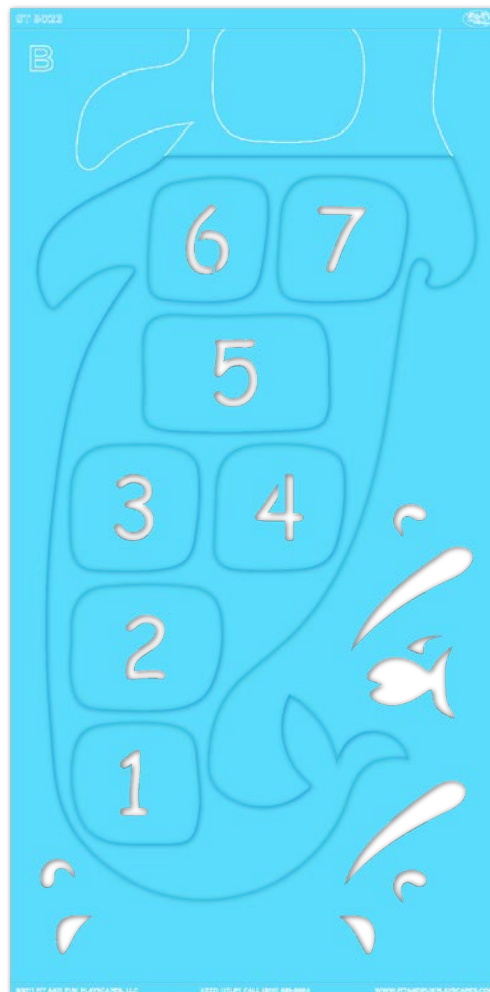

## APPLICATION INSTRUCTIONS

### SIZE

approx. 3 feet 5 inches wide x  
9 feet 5 inches long

## INCLUDED IN THE BOX: 2 Stencil Sheets (multiple inserts)

**BEFORE YOU START PAINTING: Please completely read the General Instructions & prepare your surfaces as recommended.**