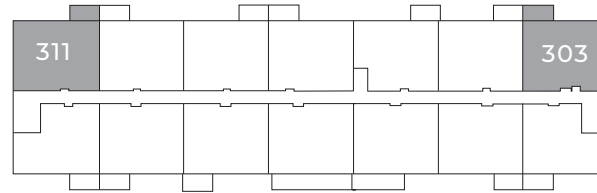

Third Floor
Suites 303, 311