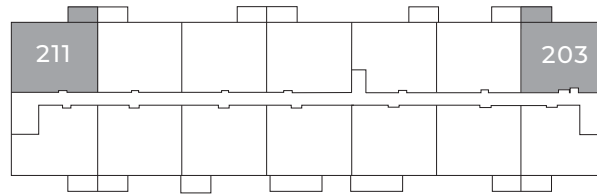

110 Preston Way

Second Floor
Suites 203, 211