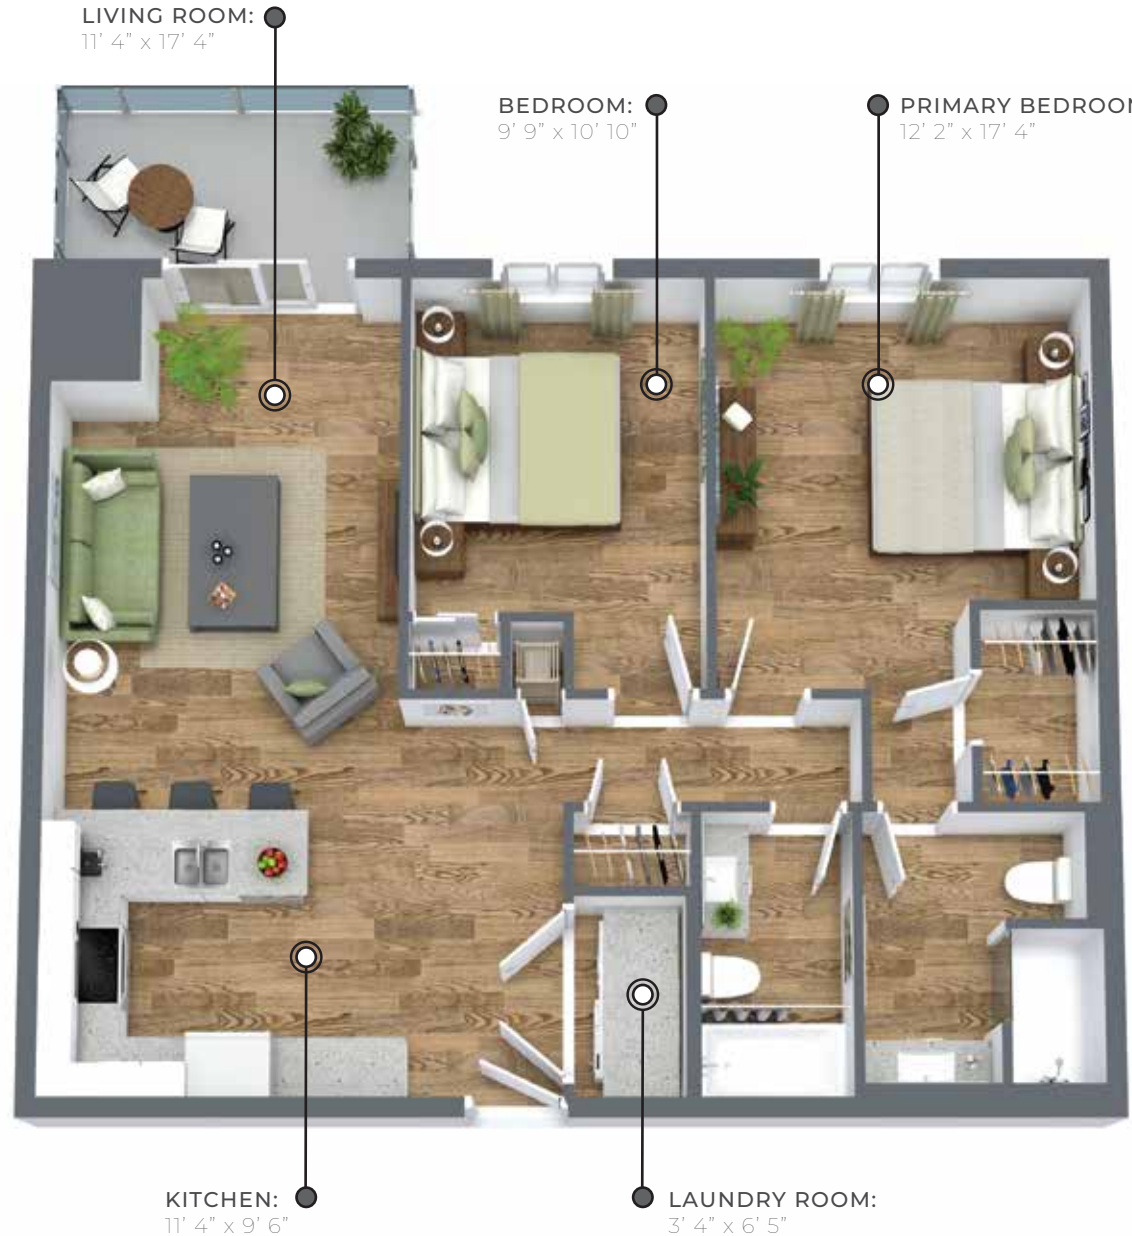

TALISMAN GATE APARTMENTS

110 & 120 Preston Way
Gravenhurst, ON

JOSEPH

1005 sq ft

The floor plan illustrated here uses finishes from our exclusive **Palette One** collection, and include:

CABINETS:
WHITE SHAKER

COUNTERS:
QUARTZ

FLOORING:
LUXURY VINYL PLANK

Palette One finishes are on levels 1 & 3.

All suite measurements are preliminary based on current building concept and unit configurations and are subject to change.
talismangate.ca

TALISMAN GATE APARTMENTS

110 & 120 Preston Way
Gravenhurst, ON

JOSEPH 1005 sq ft

This suite is also available with finishes from our **Palette Two** collection, and include:

CABINETRY:
GREY SHAKER

COUNTERS:
QUARTZ

FLOORING:
LUXURY
VINYL PLANK

Palette Two finishes are on levels 2 & 4.

110 Preston Way

First Floor
Suites 109, 112

Second Floor
Suites 209, 212, 214

Third Floor
Suites 309, 312, 314

Fourth Floor
Suites 409, 412, 414