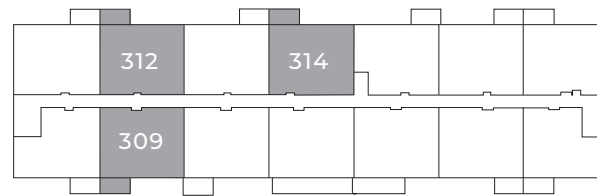

FLOORING:
LUXURY
VINYL PLANK

Palette Two finishes are on levels 2 & 4.

110 Preston Way

First Floor
Suites 109, 112

Second Floor
Suites 209, 212, 214

Third Floor
Suites 309, 312, 314

Fourth Floor
Suites 409, 412, 414

120 Preston Way

Second Floor
Suite 216

Third Floor
Suite 316

Fourth Floor
Suite 416