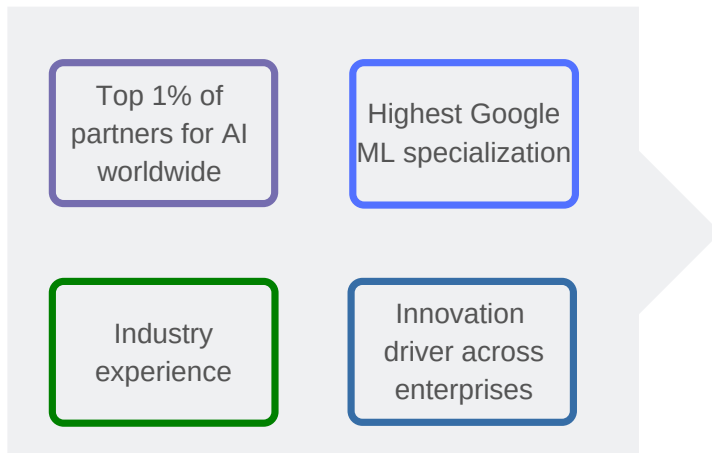

Value Chain ML™

Unlock holistic intelligence from your data

With Pluto7 comes truly **unique** capabilities for helping businesses leverage machine learning, artificial intelligence, and analytics on Google Cloud. Our **Value Chain ML™** solution lets you bring an intelligent structure to your organisation by adding value to each and every aspect of the business. It intelligently connects unrelated functions of business, starting from procurement to production, and from marketing to after-sales services.

Why Pluto7?

ML Use Cases

- **Break your Data Silos** - by bringing data from different unrelated sources together
- **Understand product journey** - by gaining granular insights
- **Holistic transformation** - unlock hidden capabilities
- **Minimise losses** - drive higher revenue and reduce potential opportunity loss