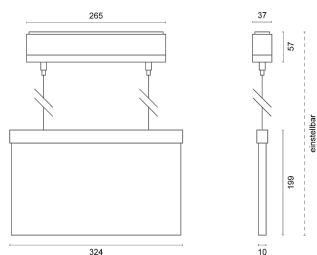

Rettungszeichen

SIGMA

L 48U009 für Zentral-/Gruppenbatterie

Art.Nr.: SL48U009
EAN: 4260374015444

TECHNICAL DRAWING

LIGHT INFORMATION

PROPERTIES

through-wiring	No
connection	Terminal: 2-pole max. 2,5 mm ²
power factor	> 0.90
module per circuit breaker B10A	—
module per circuit breaker B16A	—
module per circuit breaker C10A	—
module per circuit breaker C16A	—
switching cycles	> 500.000
voltage range AC	230 V AC, 50/60 Hz
voltage range DC	176 – 275 V DC

ORDER OVERVIEW

Escape sign luminaire SIGMA-L 48U009 for central battery	
product code	SL48U009
EAN code	4260374015444
warranty	5 years

ACCESSORIES

No accessories available

PERFORMANCE

luminous efficiency	130 lm/W
system performance	5,5 VA
luminous flux	260 lm
dimnable	No

SCOPE OF DELIVERY

includes mounting material and 3-pcs. pictogramset
--

DIMENSION

L x W x H / Ø (H2)	265 x 191 x 37 (10) mm
weight	0,8 kg