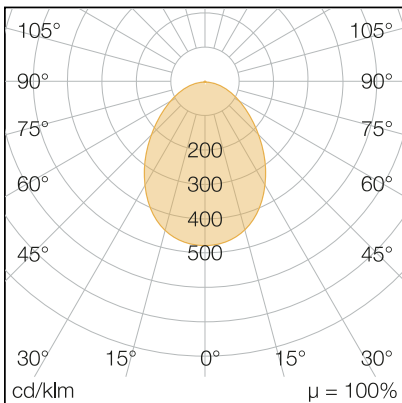

PanelLUX SLIM LONG

Art.Nr.: 626240380012
EAN: 4260374014690

LIGHT DISTRIBUTION CURVE

TECHNICAL DRAWING

LIGHT INFORMATION

beam angle	80°
color temperature	4.000 K
color tolerance	< 5 SDCM
color rendering index	> 80

PROPERTIES

through-wiring	According to power supply
connection	According to power supply
power factor	> 0.95
module per circuit breaker B10A	52
module per circuit breaker B16A	83
module per circuit breaker C10A	52
module per circuit breaker C16A	83
switching cycles	> 500.000
voltage range AC	Je nach VSG

PERFORMANCE

luminous efficiency	126 lm/W
system performance	38 W
luminous flux	4.800 lm
dimnable	According to power supply

RESILIENCE

protection class	III
impact resistance	IK07
protection type	IP20
lifespan	> 50.000 h [L80, B10]
UV resistant	Yes
operating temperature	-25 to +45 °C
foodready	No

MATERIAL

cover	Prismatic cover
material (cover)	PS
material (housing)	Aluminium
housing color	White

SCOPE OF DELIVERY

several power supply options available (not included)

DIMENSION

L x W x H / Ø (H2)	1.195 x 295 x 10 (46) mm
weight	3,0 kg