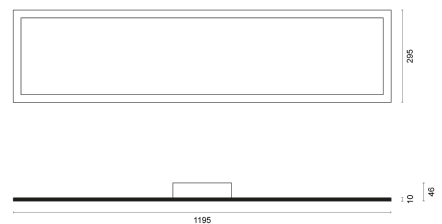

PanelLUX SLIM LONG

Art.Nr.: 626240380012
EAN: 4260374014690

LIGHT DISTRIBUTION CURVE

TECHNICAL DRAWING

LIGHT INFORMATION

beam angle	80°
color temperature	4.000 K
color tolerance	< 5 SDCM
color rendering index	> 80

MATERIAL

cover	Prismatic cover
material (cover)	PS
material (housing)	Aluminium
housing color	White

SCOPE OF DELIVERY

several power supply options available (not included)

DIMENSION

L x W x H / Ø (H2)	1.195 x 295 x 10 (46) mm
weight	3,0 kg