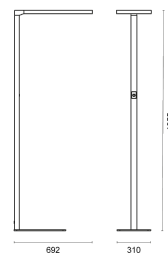

OfficeLUX KAPTEYN MOTION

Art.Nr.: 120140750111
EAN: 4260374015802

LIGHT DISTRIBUTION CURVE

TECHNICAL DRAWING

LIGHT INFORMATION

beam angle	110° ↑ 90° ↓
color temperature	4.000 K
color tolerance	< 3 SDCM
color rendering index	> 80

PROPERTIES

through-wiring	No
connection	Cable: 3 x 1,5 mm ² , 1,4 m
power factor	> 0.90
module per circuit breaker B10A	6
module per circuit breaker B16A	10
module per circuit breaker C10A	10
module per circuit breaker C16A	17
switching cycles	> 500.000
voltage range AC	200 – 240 V AC, 50/60Hz

SCOPE OF DELIVERY

no accessory included

DIMENSION

L x W x H / Ø (H2)	692 x 1.955 x 310 mm
weight	14,3 kg