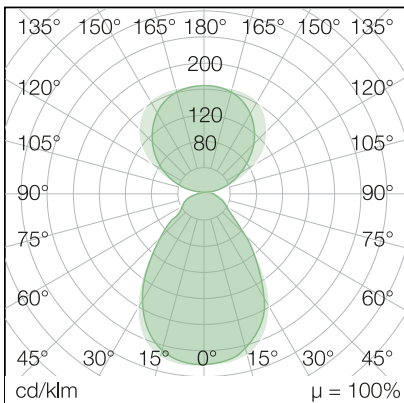

OfficeLUX KAPTEYN MOTION

Art.Nr.: 120140750111
EAN: 4260374015802

LIGHT DISTRIBUTION CURVE

TECHNICAL DRAWING

LIGHT INFORMATION

beam angle	110° ↑ 90° ↓
color temperature	4.000 K
color tolerance	< 3 SDCM
color rendering index	> 80

PROPERTIES

through-wiring	No
connection	Cable: 3 x 1,5 mm ² , 1,4 m
power factor	> 0.90
module per circuit breaker B10A	6
module per circuit breaker B16A	10
module per circuit breaker C10A	10
module per circuit breaker C16A	17
switching cycles	> 500.000
voltage range AC	200 – 240 V AC, 50/60Hz

SCOPE OF DELIVERY

no accessory included

DIMENSION

L x W x H / Ø (H2)	692 x 1.955 x 310 mm
weight	14,3 kg