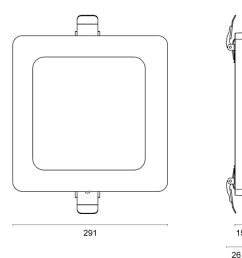

NoviLUX FLEX SQUARE

24 K³

Art.Nr.: 502495290033
EAN: 4260374017301

LIGHT DISTRIBUTION CURVE

TECHNICAL DRAWING

LIGHT INFORMATION

beam angle	110°
color temperature	3.000 4.000 6.500 K
color tolerance	< 5 SDCM
color rendering index	> 80

PROPERTIES

through-wiring	No
connection	Cable: 2 x 0,75 mm ² , 0,2 m
power factor	> 0.90
module per circuit breaker B10A	86
module per circuit breaker B16A	138
module per circuit breaker C10A	86
module per circuit breaker C16A	138
switching cycles	> 50.000
voltage range AC	200 – 240 V AC, 50/60 Hz

ORDER OVERVIEW

NoviLUX FLEX SQUARE 24 K ³	
product code	502495290033
EAN code	4260374017301
warranty	3 years

ACCESSORIES

No accessories available

PERFORMANCE

luminous efficiency	92 lm/W
system performance	24 W
luminous flux	2.200 lm
dimnable	LED leading-/trailing edge

SCOPE OF DELIVERY

includes mounting material

DIMENSION

L x W x H / Ø (H2)	291 x 291 (Ø 60 – 250) x 15 (26) mm
weight	0,6 kg