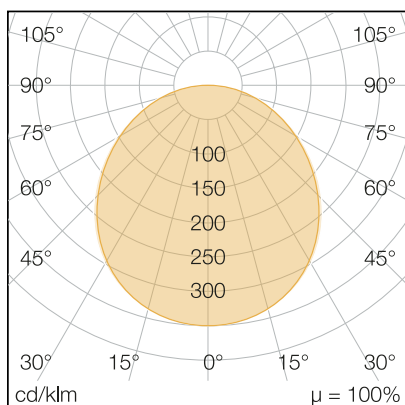

NoviLUX FLEX SQUARE

24 K³

Art.Nr.: 502495290033
EAN: 4260374017301

LIGHT DISTRIBUTION CURVE

TECHNICAL DRAWING

LIGHT INFORMATION

beam angle	110°
color temperature	3.000 4.000 6.500 K
color tolerance	< 5 SDCM
color rendering index	> 80

PROPERTIES

through-wiring	No
connection	Cable: 2 x 0,75 mm ² , 0,2 m
power factor	> 0.90
module per circuit breaker B10A	86
module per circuit breaker B16A	138
module per circuit breaker C10A	86
module per circuit breaker C16A	138
switching cycles	> 50.000
voltage range AC	200 – 240 V AC, 50/60 Hz

ORDER OVERVIEW

NoviLUX FLEX SQUARE 24 K ³	
product code	502495290033
EAN code	4260374017301
warranty	3 years

ACCESSORIES

No accessories available

PERFORMANCE

luminous efficiency	92 lm/W
system performance	24 W
luminous flux	2.200 lm
dimnable	LED leading-/trailing edge

SCOPE OF DELIVERY

includes mounting material

DIMENSION

L x W x H / Ø (H2)	291 x 291 (Ø 60 – 250) x 15 (26) mm
weight	0,6 kg