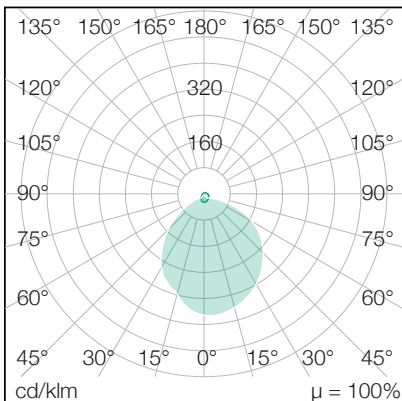

Mandulis

SQUARE

Wandleuchte

Art.Nr.: PRDX27799
EAN: 4897106860548

LIGHT DISTRIBUTION CURVE

TECHNICAL DRAWING

LIGHT INFORMATION

color temperature	3.000 K
-------------------	---------

color tolerance	< 4 SDCM
-----------------	----------

color rendering index	> 85
-----------------------	------

PROPERTIES

power factor	> 0.50
--------------	--------

ORDER OVERVIEW

Mandulis SQUARE Wall
lighting

includes mounting material

DIMENSION

L x W x H / Ø (H2)	220 x 165 x 147 mm
--------------------	--------------------

weight	1,2 kg
--------	--------