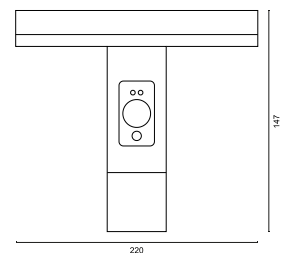

TECHNICAL DRAWING