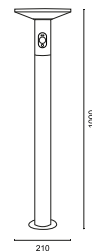

Mandulis CIRCLE Wegeleuchte 100

Art.Nr.: PRDX27795
EAN: 4897106860500

LIGHT DISTRIBUTION CURVE

TECHNICAL DRAWING

LIGHT INFORMATION

color temperature	3.000 K
-------------------	---------

color tolerance	< 4 SDCM
-----------------	----------

color rendering index	> 85
-----------------------	------

PROPERTIES

power factor	> 0.50
--------------	--------

ORDER OVERVIEW

Mandulis CIRCLE Path lighting
100

product code	PRDX27795
--------------	-----------

MATERIAL

cover

material (cover)

material (housing)

housing color

SCOPE OF DELIVERY

includes mounting material

DIMENSION

L x W x H / Ø (H2)	Ø210 x 1000 mm
--------------------	----------------

weight	2,2 kg
--------	--------