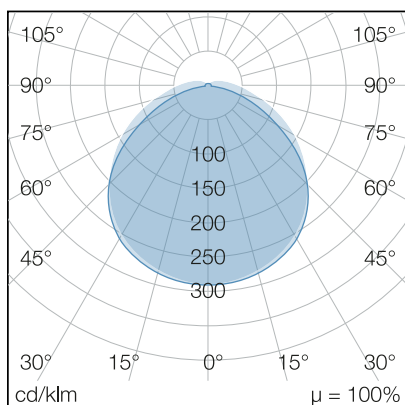

IndustryLUX TUBOLA

800 K³

Art.Nr.: 810840200021
EAN: 4260374013815

LIGHT DISTRIBUTION CURVE

TECHNICAL DRAWING

LIGHT INFORMATION

beam angle	130°
color temperature	4.000 5.000 6.500 K
color tolerance	< 5 SDCM
color rendering index	> 83

PROPERTIES

through-wiring	3 x 1,5 mm ²
connection	Terminal: 3-pole max. 2,5 mm ²
power factor	> 0.95
module per circuit breaker B10A	94
module per circuit breaker B16A	151
module per circuit breaker C10A	104
module per circuit breaker C16A	166
switching cycles	> 500.000
voltage range AC	220 – 240 V AC, 50/60 Hz
voltage range DC	176 - 276 V DC

MATERIAL

cover	diffuse cover
material (cover)	PC
material (housing)	PC
housing color	White

SCOPE OF DELIVERY

includes 2x mounting clip and cable gland M20

DIMENSION

L x W x H / Ø (H2)	800 x Ø 48 (80) mm
weight	0,5 kg