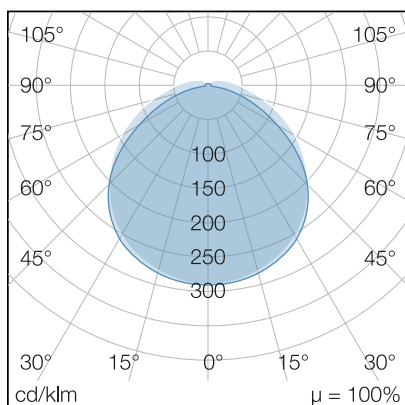

IndustryLUX TUBOLA

1500 W³

Art.Nr.: 811595300089
EAN: 4260374017127

LIGHT DISTRIBUTION CURVE

TECHNICAL DRAWING

LIGHT INFORMATION

beam angle	130°
color temperature	2.400 2.700 3.000 K
color tolerance	< 5 SDCM
color rendering index	> 83

PROPERTIES

through-wiring	3 x 1,5 mm ²
connection	Terminal: 3-pole max. 2,5 mm ²
power factor	> 0.95
module per circuit breaker B10A	65
module per circuit breaker B16A	104
module per circuit breaker C10A	65
module per circuit breaker C16A	104
switching cycles	> 500.000
voltage range AC	220 – 240 V AC, 50/60 Hz
voltage range DC	176 - 276 V DC

MATERIAL

cover	diffuse cover
material (cover)	PC
material (housing)	PC
housing color	White

SCOPE OF DELIVERY

includes 2x mounting clip and cable gland M20

DIMENSION

L x W x H / Ø (H2)	1.500 x Ø 48 (80) mm
weight	1,0 kg