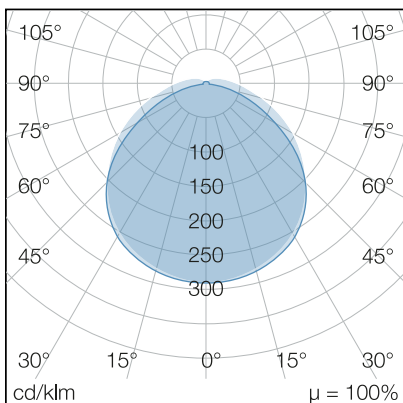

IndustryLUX TUBOLA

1500 K³X PLUS DALI

Art.Nr.: 811595450079
EAN: 4260374016120

LIGHT DISTRIBUTION CURVE

TECHNICAL DRAWING

LIGHT INFORMATION

beam angle	130°
color temperature	4.000 5.000 6.500 K
color tolerance	< 5 SDCM
color rendering index	> 83

PROPERTIES

through-wiring	5 x 1,5 mm ²
connection	Terminal: 5-pole max. 2,5 mm ²
power factor	> 0.95
module per circuit breaker B10A	46
module per circuit breaker B16A	74
module per circuit breaker C10A	46
module per circuit breaker C16A	74
switching cycles	> 500.000
voltage range AC	220 – 240 V AC, 50/60 Hz
voltage range DC	176 - 276 V DC

MATERIAL

cover	diffuse cover
material (cover)	PMMA
material (housing)	PMMA
housing color	White

SCOPE OF DELIVERY

includes 2x mounting clip and cable gland M20

DIMENSION

L x W x H / Ø (H2)	1.500 x Ø 48 (80) mm
weight	1,0 kg