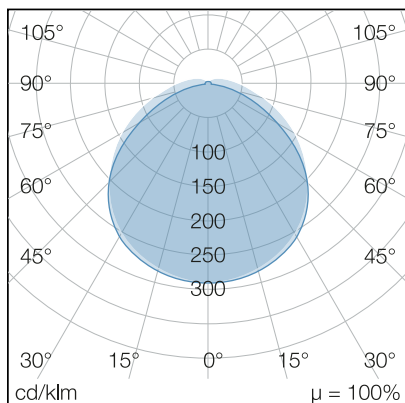

Art.Nr.: 811595300078
EAN: 4260374016113

IndustryLUX TUBOLA

1500 K³X DALI

LIGHT DISTRIBUTION CURVE

TECHNICAL DRAWING

LIGHT INFORMATION

beam angle	130°
color temperature	4.000 5.000 6.500 K
color tolerance	< 5 SDCM
color rendering index	> 83

PROPERTIES

through-wiring	5 x 1,5 mm ²
connection	Terminal: 5-pole max. 2,5 mm ²
power factor	> 0.95
module per circuit breaker B10A	65
module per circuit breaker B16A	104
module per circuit breaker C10A	65
module per circuit breaker C16A	104
switching cycles	> 500.000
voltage range AC	220 – 240 V AC, 50/60 Hz
voltage range DC	176 - 276 V DC

MATERIAL

cover	diffuse cover
material (cover)	PMMA
material (housing)	PMMA
housing color	White

SCOPE OF DELIVERY

includes 2x mounting clip and cable gland M20

DIMENSION

L x W x H / Ø (H2)	1.500 x Ø 48 (80) mm
weight	1,0 kg