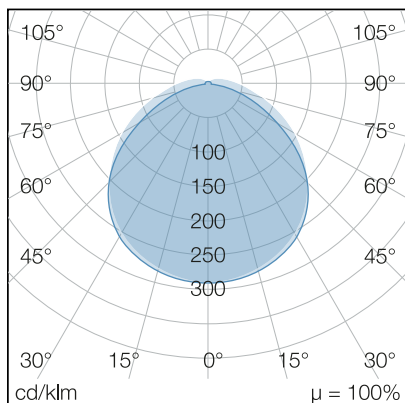

IndustryLUX TUBOLA 1500 K³ PLUS

Art.Nr.: 811595450039
EAN: 4260374014485

LIGHT DISTRIBUTION CURVE

TECHNICAL DRAWING

LIGHT INFORMATION

beam angle	130°
color temperature	4.000 5.000 6.500 K
color tolerance	< 5 SDCM
color rendering index	> 83

PROPERTIES

through-wiring	3 x 1,5 mm ²
connection	Terminal: 3-pole max. 2,5 mm ²
power factor	> 0.95
module per circuit breaker B10A	46
module per circuit breaker B16A	74
module per circuit breaker C10A	46
module per circuit breaker C16A	74
switching cycles	> 500.000
voltage range AC	220 – 240 V AC, 50/60 Hz
voltage range DC	176 - 276 V DC

MATERIAL

cover	diffuse cover
material (cover)	PC
material (housing)	PC
housing color	White

SCOPE OF DELIVERY

includes 2x mounting clip and cable gland M20

DIMENSION

L x W x H / Ø (H2)	1.500 x Ø 48 (80) mm
weight	1,0 kg