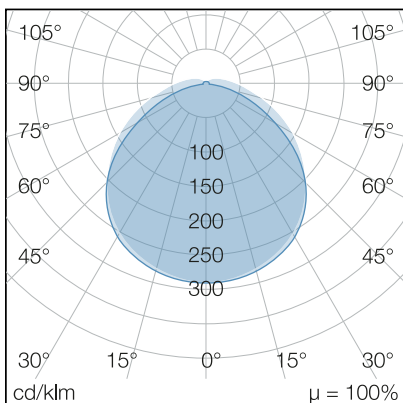

IndustryLUX TUBOLA

1500 K³ DALI

Art.Nr.: 811595300056
EAN: 4260374015109

LIGHT DISTRIBUTION CURVE

TECHNICAL DRAWING

LIGHT INFORMATION

beam angle	130°
color temperature	4.000 5.000 6.500 K
color tolerance	< 5 SDCM
color rendering index	> 83

PROPERTIES

through-wiring	5 x 1,5 mm ²
connection	Terminal: 5-pole max. 2,5 mm ²
power factor	> 0.95
module per circuit breaker B10A	65
module per circuit breaker B16A	104
module per circuit breaker C10A	65
module per circuit breaker C16A	104
switching cycles	> 500.000
voltage range AC	220 – 240 V AC, 50/60 Hz
voltage range DC	176 - 276 V DC

MATERIAL

cover	diffuse cover
material (cover)	PC
material (housing)	PC
housing color	White

SCOPE OF DELIVERY

includes 2x mounting clip and cable gland M20

DIMENSION

L x W x H / Ø (H2)	1.500 x Ø 48 (80) mm
weight	1,0 kg