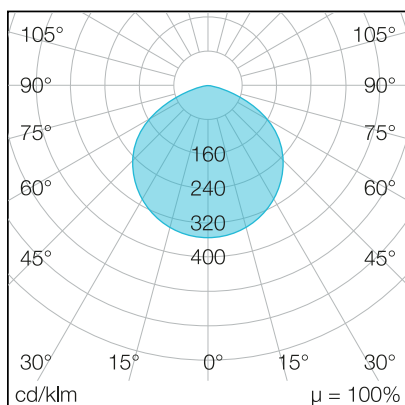

IndustryLUX RODALIS ECO 98

Art.Nr.: 435012090045
EAN: 4260374015581

LIGHT DISTRIBUTION CURVE

TECHNICAL DRAWING

LIGHT INFORMATION

beam angle	120°
color temperature	5.000 K
color tolerance	< 5 SDCM
color rendering index	> 80

PROPERTIES

through-wiring	No
connection	Cable: 3 x 1,0 mm ² , 1,5 m
power factor	> 0.95
module per circuit breaker B10A	3
module per circuit breaker B16A	4
module per circuit breaker C10A	5
module per circuit breaker C16A	8
switching cycles	> 500.000
voltage range AC	220 – 240 V AC, 50/60 Hz

SCOPE OF DELIVERY

no accessory included

DIMENSION

L x W x H / Ø (H2)	Ø 287 (110) x 76 (169) mm
weight	3,4 kg