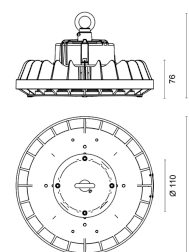

IndustryLUX RODALIS ECO 98

Art.Nr.: 435012090045
EAN: 4260374015581

TECHNICAL DRAWING