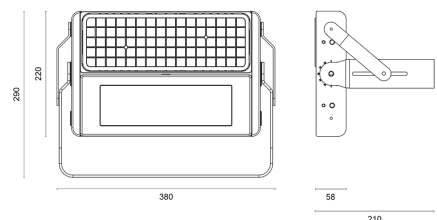

IndustryLUX
FLAT NEO
78 | 60 x 60°

Art.Nr.: 445007600028
EAN: 4260374015147

LIGHT DISTRIBUTION CURVE

TECHNICAL DRAWING

LIGHT INFORMATION

beam angle	60 x 60°
color temperature	5.000 K
color tolerance	< 5 SDCM
color rendering index	< 80

PROPERTIES

through-wiring	No
connection	Plug: 3-pole max. 2,5 mm ²
power factor	> 0.95
module per circuit breaker B10A	3
module per circuit breaker B16A	5
module per circuit breaker C10A	5
module per circuit breaker C16A	9
switching cycles	> 500.000
voltage range AC	100 – 240 V AC, 50/60 Hz

ORDER OVERVIEW

IndustryLUX FLAT NEO 78 I 60 x 60°	
product code	445007600028
EAN code	4260374015147
warranty	5 years

ACCESSORIES

No accessories available

PERFORMANCE

luminous efficiency	142 lm/W
system performance	78 W
luminous flux	11.100 lm
dimnable	No

SCOPE OF DELIVERY

includes connector plug

DIMENSION

L x W x H / Ø (H2)	381 x 218 (289) x 58 (208) mm
weight	5,1 kg