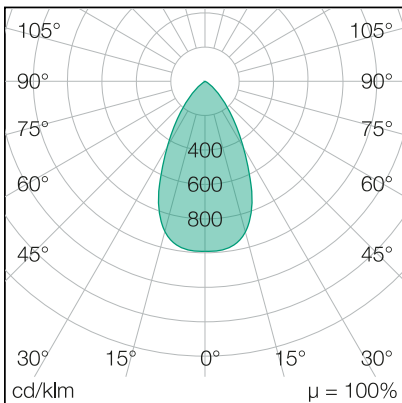

IndustryLUX
FLAT NEO
78 | 60 x 60°

Art.Nr.: 445007600028
EAN: 4260374015147

LIGHT DISTRIBUTION CURVE

TECHNICAL DRAWING

LIGHT INFORMATION

beam angle	60 x 60°
color temperature	5.000 K
color tolerance	< 5 SDCM
color rendering index	< 80

PROPERTIES

through-wiring	No
connection	Plug: 3-pole max. 2,5 mm ²
power factor	> 0.95
module per circuit breaker B10A	3
module per circuit breaker B16A	5
module per circuit breaker C10A	5
module per circuit breaker C16A	9
switching cycles	> 500.000
voltage range AC	100 – 240 V AC, 50/60 Hz

SCOPE OF DELIVERY

includes connector plug

DIMENSION

L x W x H / Ø (H2)	381 x 218 (289) x 58 (208) mm
weight	5,1 kg