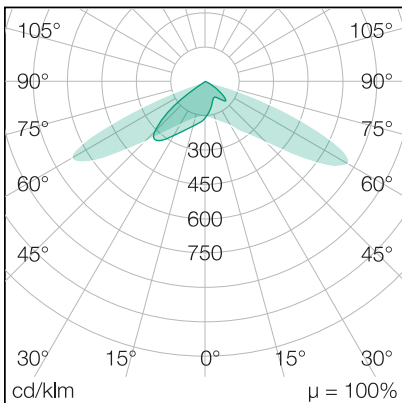

IndustryLUX
FLAT NEO
78 | 50 x 140°

Art.Nr.: 445007510035
EAN: 4260374015321

LIGHT DISTRIBUTION CURVE

TECHNICAL DRAWING

LIGHT INFORMATION

beam angle	50 x 140°
color temperature	5.000 K
color tolerance	< 5 SDCM
color rendering index	< 80

PROPERTIES

through-wiring	No
connection	Plug: 3-pole max. 2,5 mm ²
power factor	> 0.95
module per circuit breaker B10A	3
module per circuit breaker B16A	5
module per circuit breaker C10A	5
module per circuit breaker C16A	9
switching cycles	> 500.000
voltage range AC	100 – 240 V AC, 50/60 Hz

SCOPE OF DELIVERY

includes connector plug

DIMENSION

L x W x H / Ø (H2)	381 x 218 (289) x 58 (208) mm
weight	5,1 kg