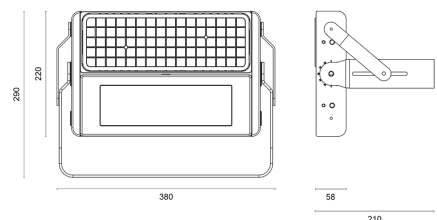

IndustryLUX
FLAT NEO
78 | 50 x 140°

Art.Nr.: 445007510035
EAN: 4260374015321

LIGHT DISTRIBUTION CURVE

TECHNICAL DRAWING

LIGHT INFORMATION

beam angle	50 x 140°
color temperature	5.000 K
color tolerance	< 5 SDCM
color rendering index	< 80

PROPERTIES

through-wiring	No
connection	Plug: 3-pole max. 2,5 mm ²
power factor	> 0.95
module per circuit breaker B10A	3
module per circuit breaker B16A	5
module per circuit breaker C10A	5
module per circuit breaker C16A	9
switching cycles	> 500.000
voltage range AC	100 – 240 V AC, 50/60 Hz

ORDER OVERVIEW

IndustryLUX FLAT NEO 78 I 50 x 140°	
product code	445007510035
EAN code	4260374015321
warranty	5 years

ACCESSORIES

No accessories available

PERFORMANCE

luminous efficiency	142 lm/W
system performance	78 W
luminous flux	11.100 lm
dimnable	No

SCOPE OF DELIVERY

includes connector plug

DIMENSION

L x W x H / Ø (H2)	381 x 218 (289) x 58 (208) mm
weight	5,1 kg