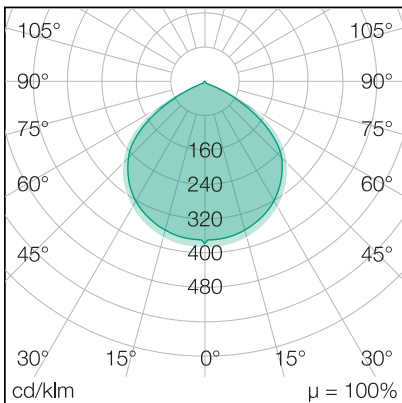

FloodLUX MOTION 30

Art.Nr.: 455024030016
EAN: 4260374015888

LIGHT DISTRIBUTION CURVE

TECHNICAL DRAWING

LIGHT INFORMATION

beam angle	120°
color temperature	5.000 K
color tolerance	< 5 SDCM
color rendering index	> 70

PROPERTIES

through-wiring	No
connection	Cable: 3 x 1,0 mm ² , 0,5 m
power factor	> 0.95
module per circuit breaker B10A	60
module per circuit breaker B16A	96
module per circuit breaker C10A	69
module per circuit breaker C16A	110
switching cycles	> 200.000
voltage range AC	220 – 240 V AC, 50/60 Hz

SCOPE OF DELIVERY

no accessory included

DIMENSION

L x W x H / Ø (H2)	206 x 205 (228) x 52 (197) mm
weight	0,9 kg