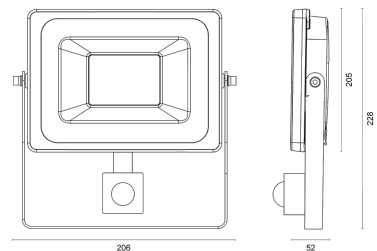

TECHNICAL DRAWING