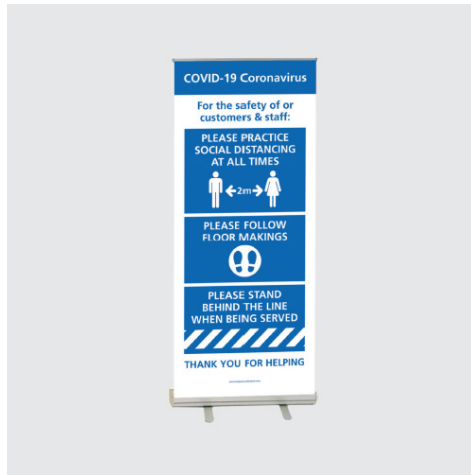

FLOOR GRAPHICS

DESCRIPTION

Help customers and staff remember to keep 2m apart in the workplace . Printed on slip-resistant floor vinyl, ideal for medium-to-high traffic use, adheres to a range of surfaces. Choose from either standard messaging or include your own branding. Packed in 10s.

BESPOKE SIZES & DESIGNS AVAILABLE ON REQUEST

SIGNAGE

DESCRIPTION

Signage to help encourage customers and staff to practice social distancing Choose from either standard messaging or include your own branding.

SS5BR
A5

SS6BR
A5

Floor Mats

Backed with vinyl to prevent movement

FM1R
2000 x 600mm

FM2B
2000 x 600mm

BESPOKE SIZES & DESIGNS AVAILABLE ON REQUEST

ROLLER BANNERS

DESCRIPTION

Roller banners to help encourage customers and staff to practice social distancing. Satin silver aluminium hardware with robust anti-scuff graphic. Choose from either standard messaging or include your own branding. Display size 850 x 2000mm. Complete with carry bag. Suitable for indoor use.