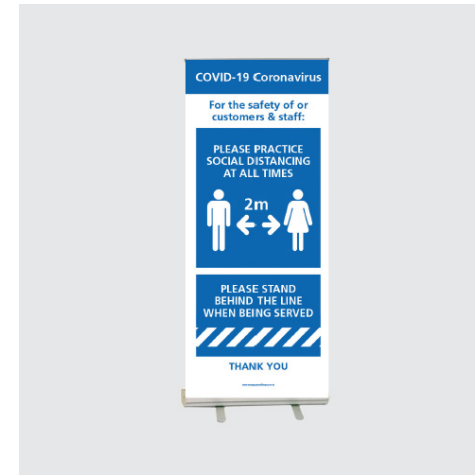

RB3B
850 x 2000mm