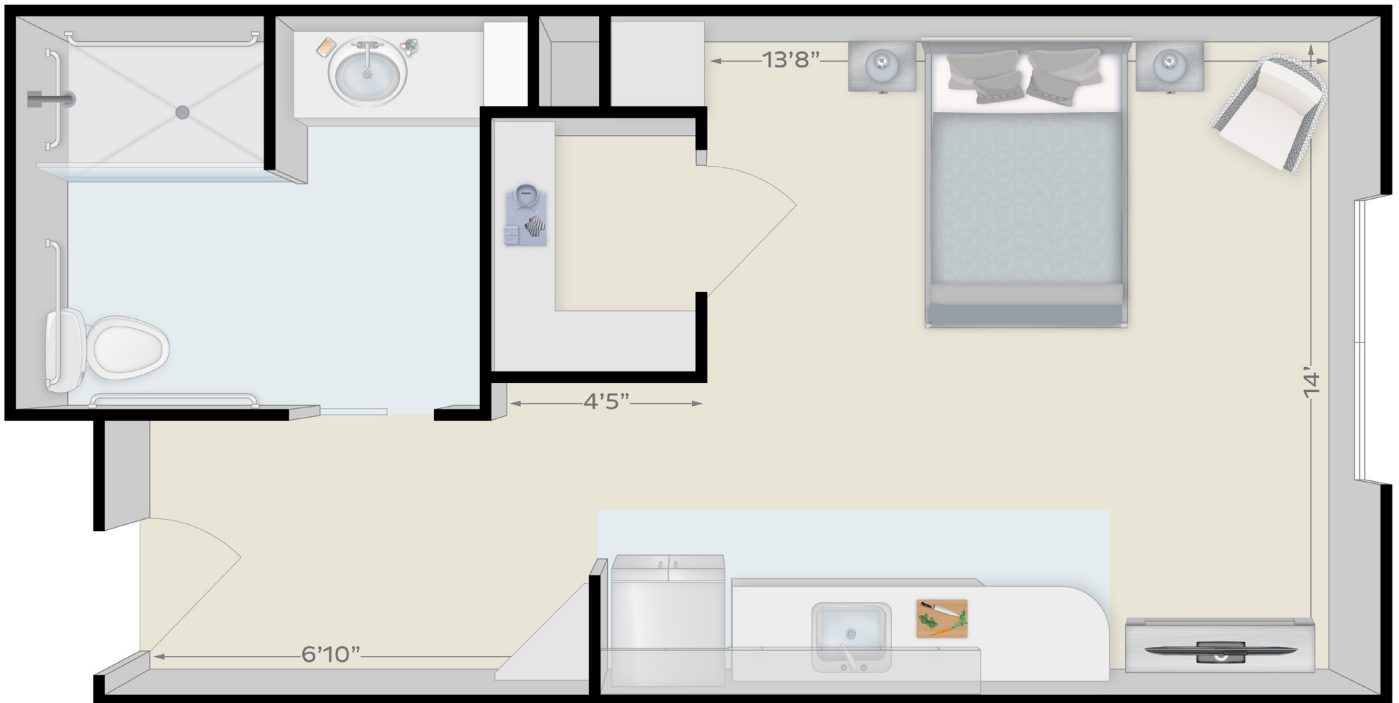

# YARMOUTH

STUDIO, 1 BATH

ASSISTED LIVING

**ARBOR TERRACE®**  
*mount laurel*