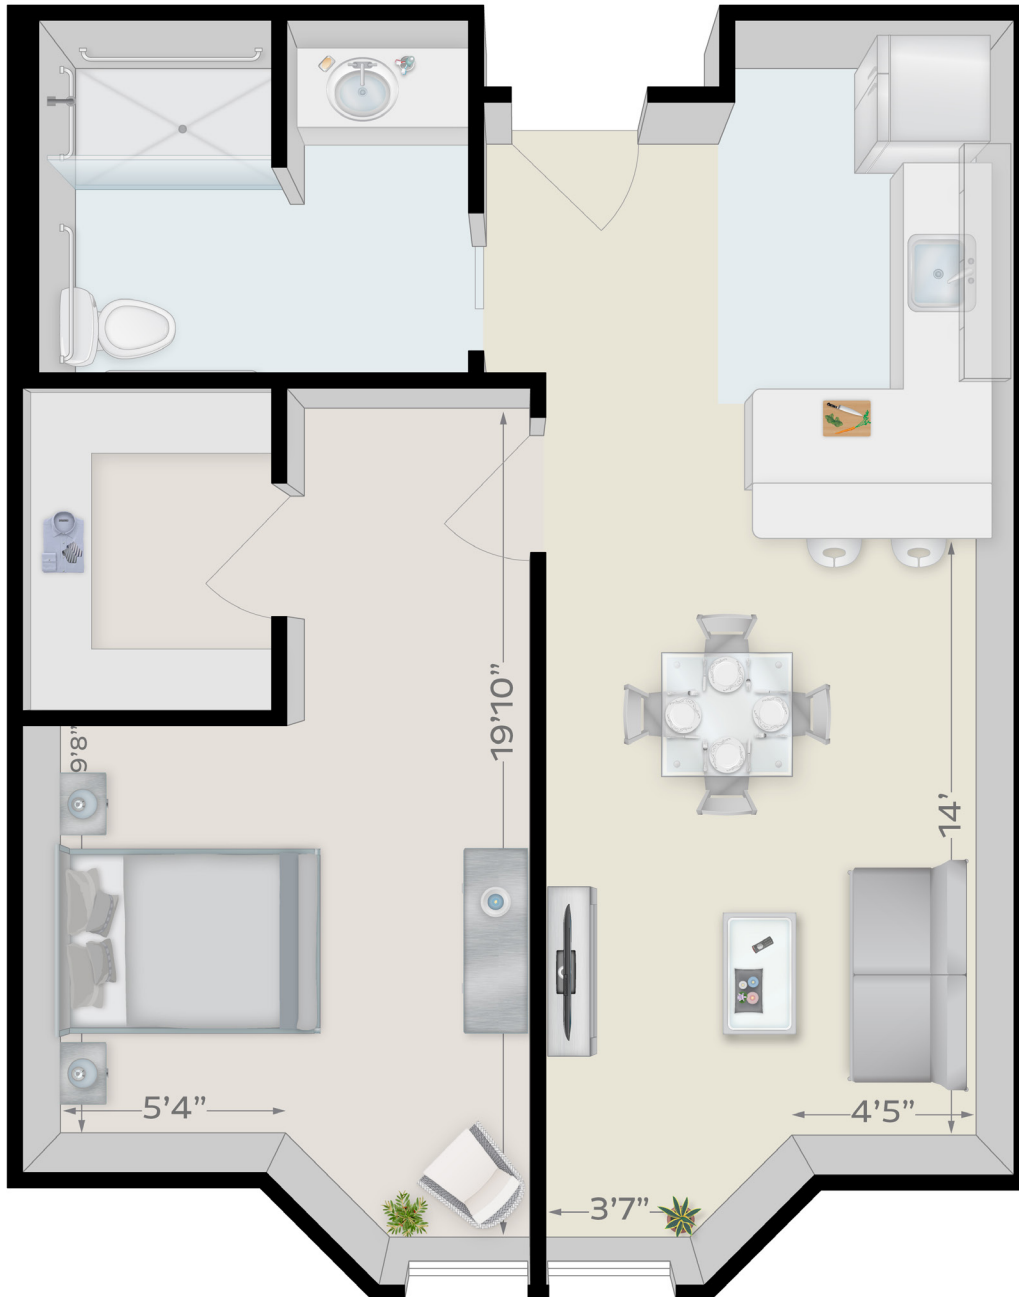

# WEMBLEY

1 BED, 1 BATH

ASSISTED LIVING

ARBOR TERRACE®  
mount laurel

©The Arbor Company

2020-0629