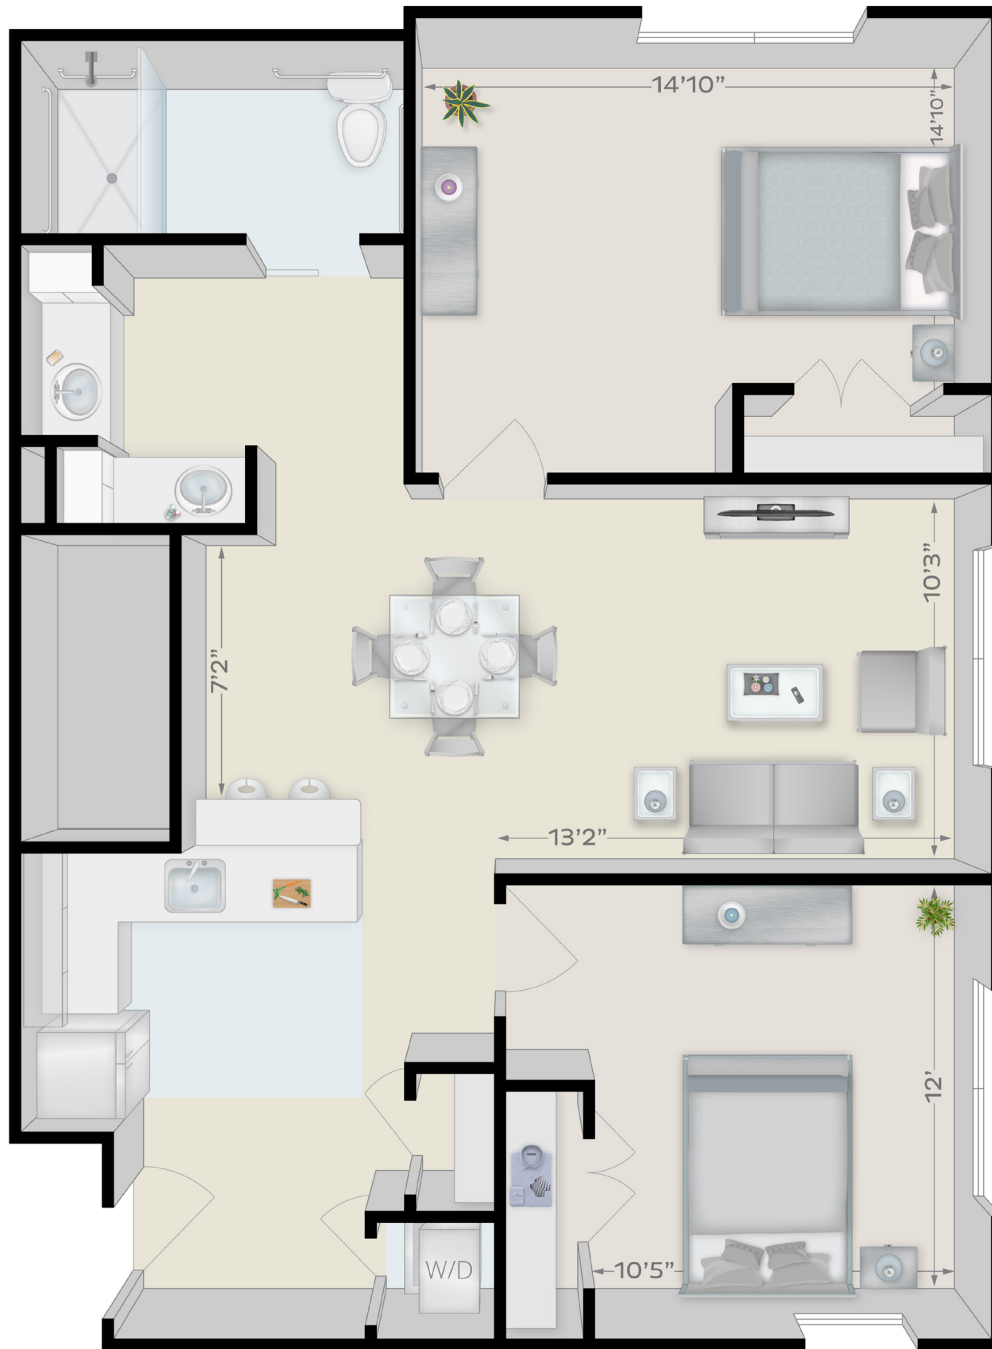

HARWOOD

2 BED, 1 BATH

ASSISTED LIVING

ARBOR TERRACE®
mount laurel

©The Arbor Company

2020-0629