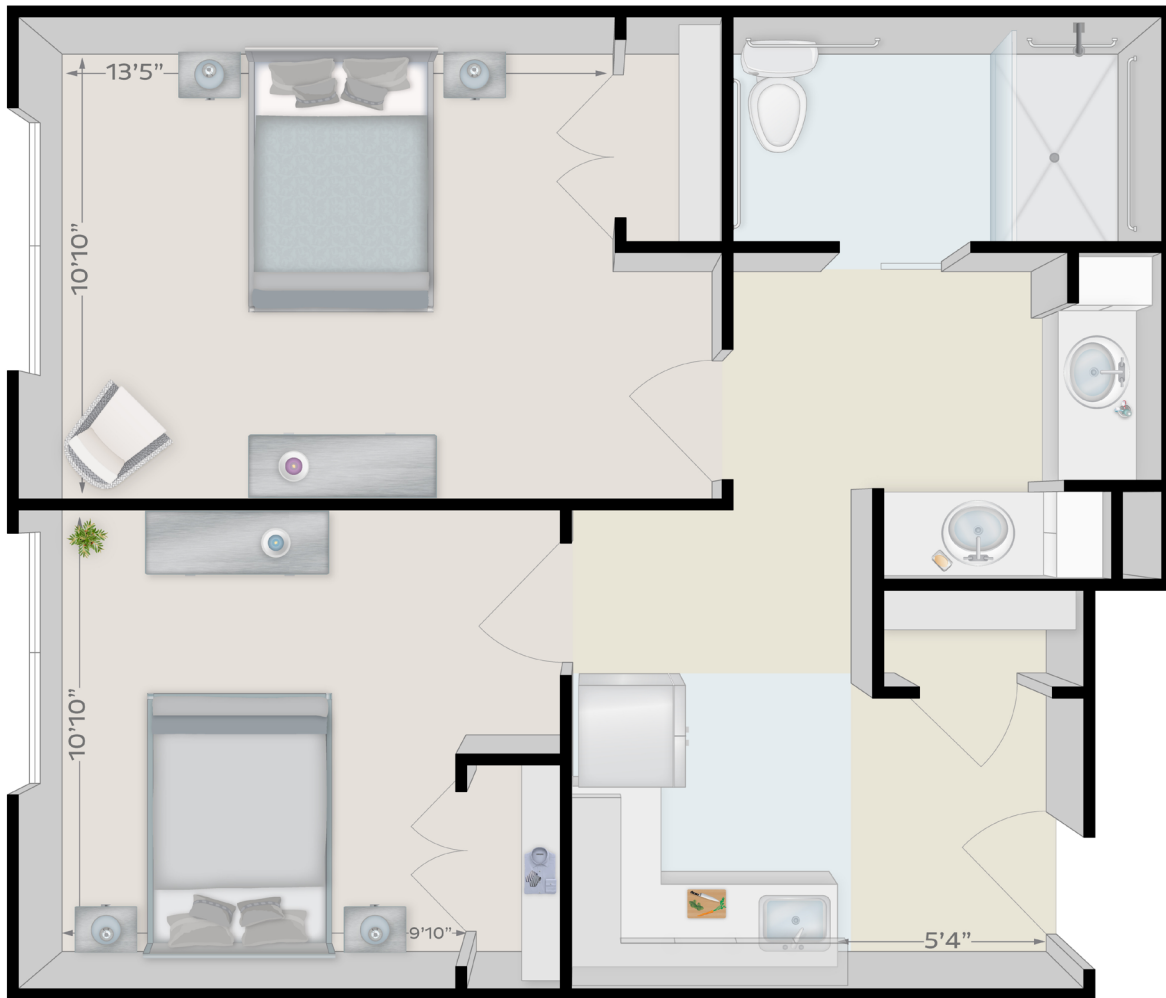

# FENWICK

2 BED, 1 BATH

ASSISTED LIVING

**ARBOR TERRACE**<sup>®</sup>  
*mount laurel*

©The Arbor Company

2020-0629