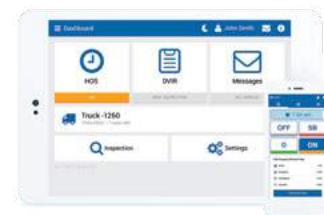

Next generation fleet tracking device

Rich, accurate telematics insights, Geotab IOX™ Expandability, in-vehicle audible driver coaching.

GEOTAB
GO⁹

Leading open platform for fleet management

Engine diagnostics, custom mapping and interactive dashboard reports, Marketplace for integrated Apps and software Add-Ins.

myGEOTAB™

Driver compliance app

Simplified HOS compliance, streamlined DVIR, IFTA, Driver Identification, Messaging, plus Add-Ins available.

Geotab
Drive

The Geotab advantage

Discover why Geotab is the global leader in telematics and see how our platform can benefit your fleet.