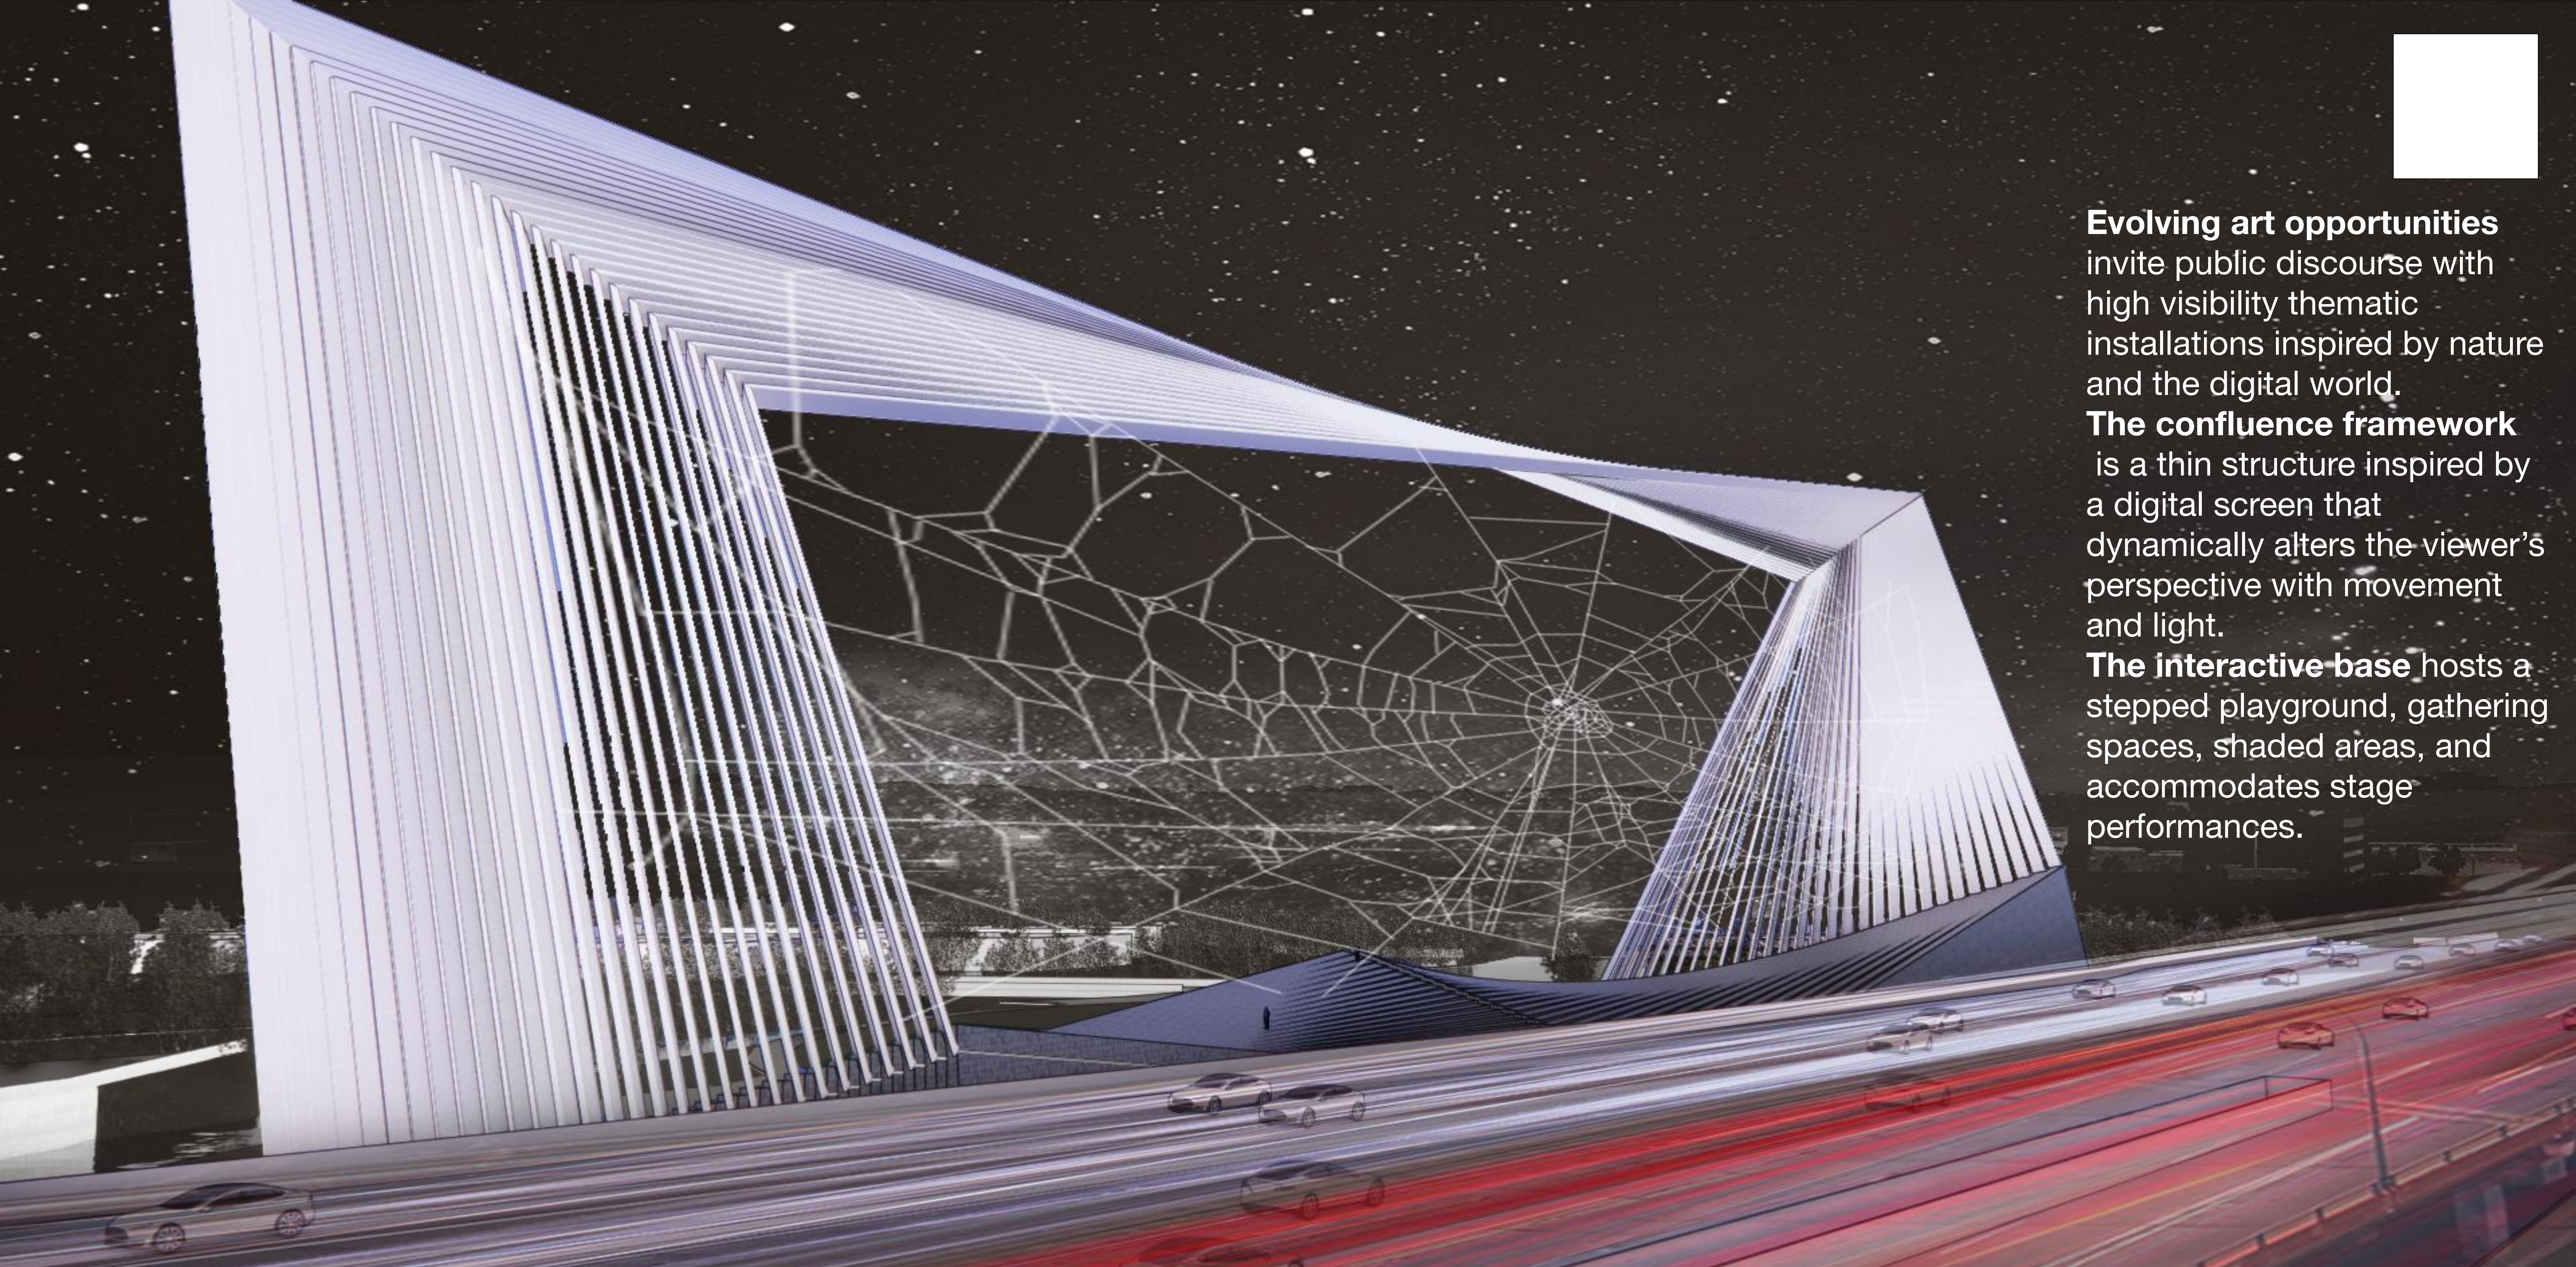

## **confluence: a united vision of nature and technology**

The “confluence” focuses on a vibrant, harmonious, and balanced view at the heart of the city. San Jose is a major urban technology hub. It is a creative and innovative leader of commerce with roots that evolved from an agrarian past. The monumental frame focuses the viewer on the center of commerce and the park’s natural landscape which is fed by the Guadalupe River.

**Evolving art opportunities** invite public discourse with high visibility thematic installations inspired by nature and the digital world.

**The confluence framework** is a thin structure inspired by a digital screen that dynamically alters the viewer's perspective with movement and light.

**The interactive base** hosts a stepped playground, gathering spaces, shaded areas, and accommodates stage performances.