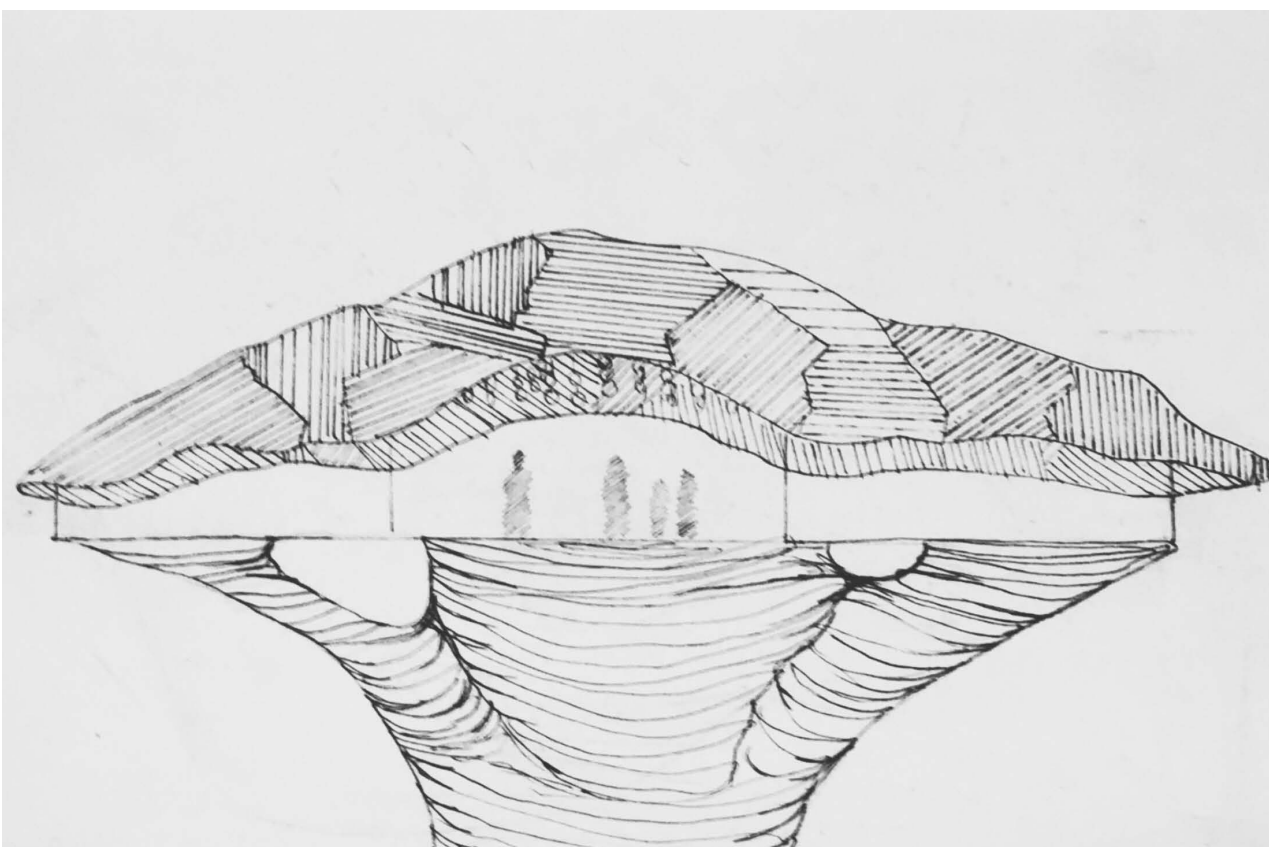

The Human Family Tree

The Human Family Tree

The Human Family Tree is a tower that symbolizes multiculturalism, peace, and unity. The form is inspired by a Bonsai tree and consists of five platforms and multicolored acrylic tiles. The tiles create a dappled light underneath and a glow when lit at night.

This is the preferred location for The Human Family Tree

Detail of tree top