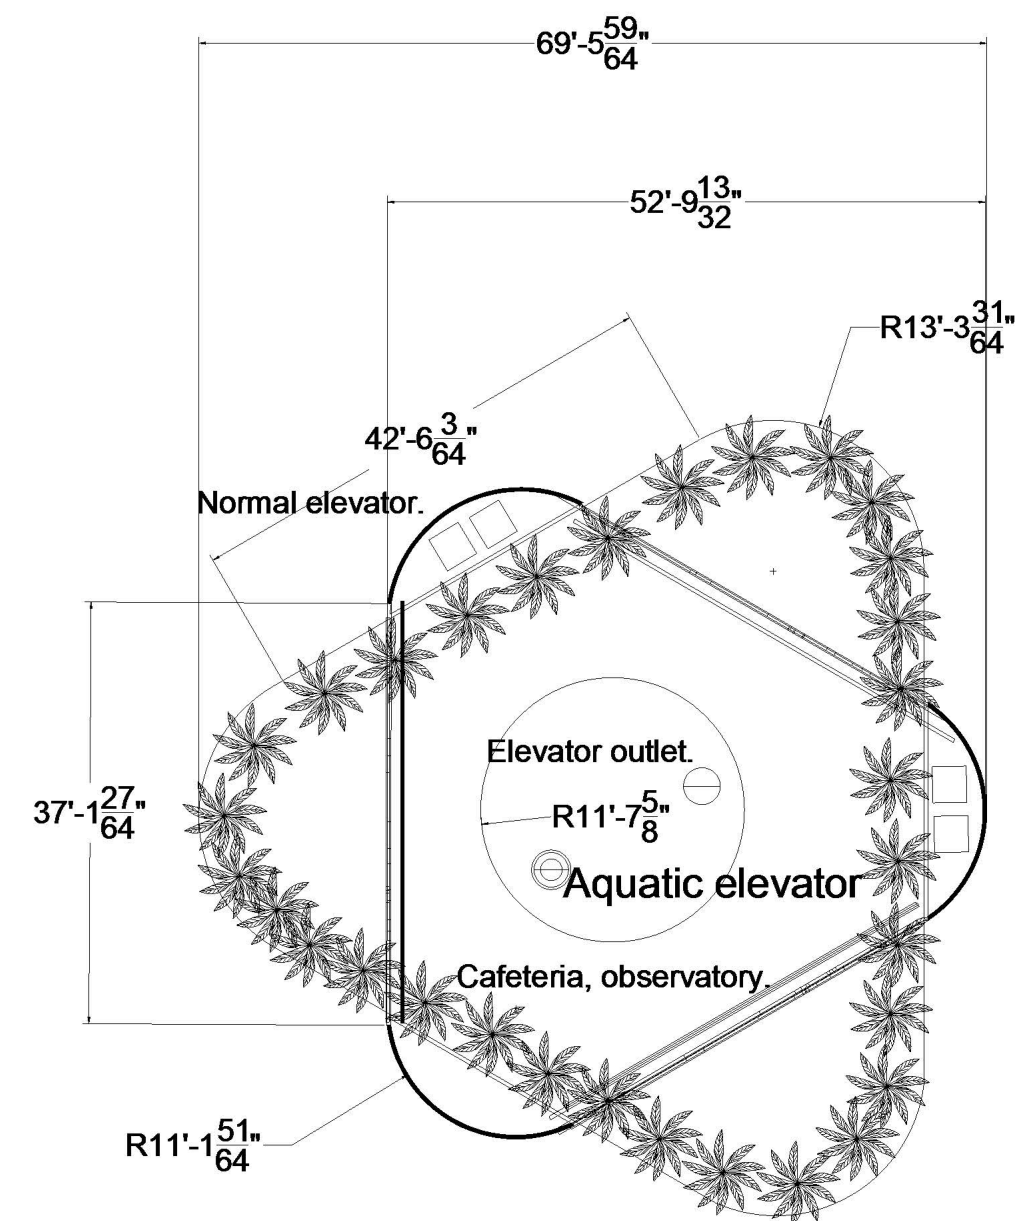

As zero energy: Solar panels have been proposed on the roof to generate light for the icon. As well as the opening in the cafeteria and observation part for fully cross ventilation.

The structure in the form of sheets, is in steel considered as a recycling element, the steel structure, serves at the same time to reinforce the transparent structure that contains the water.

The leaf-shaped structure that comes from the ground has two functions, it will serve to nest the birds, in the upper part, and in the lower part it serves as water sprinklers, in order to create a more humid and fresh atmosphere, and thus improve the environment around the icon.

Silicon valley is a spiral ascending and expanding, creating or modifying something existing. Design based on leisure, and uniting aquarium and submarine, to create an elevator in the water as service and fun.

Because the water fragments sunlight, the icon can generate rainbow color illumination throughout the day.

At night the use of laser projectors, for spectacular use of lighting.

The icon in the architectural plan is the representation of the point where the two rivers meet to form one.