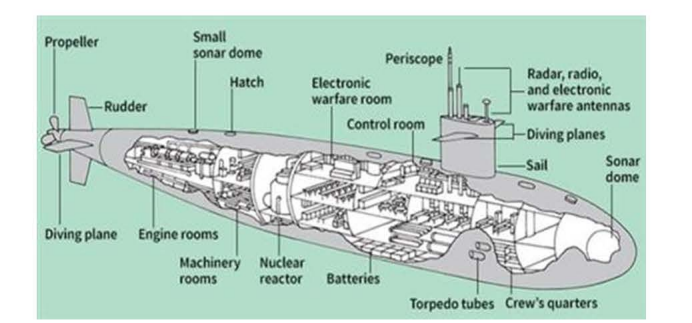

Silicon valley is a spiral ascending and expanding, creating or modifying something existing. Design based on leisure, and uniting aquarium and submarine, to create an elevator in the water as service and fun.