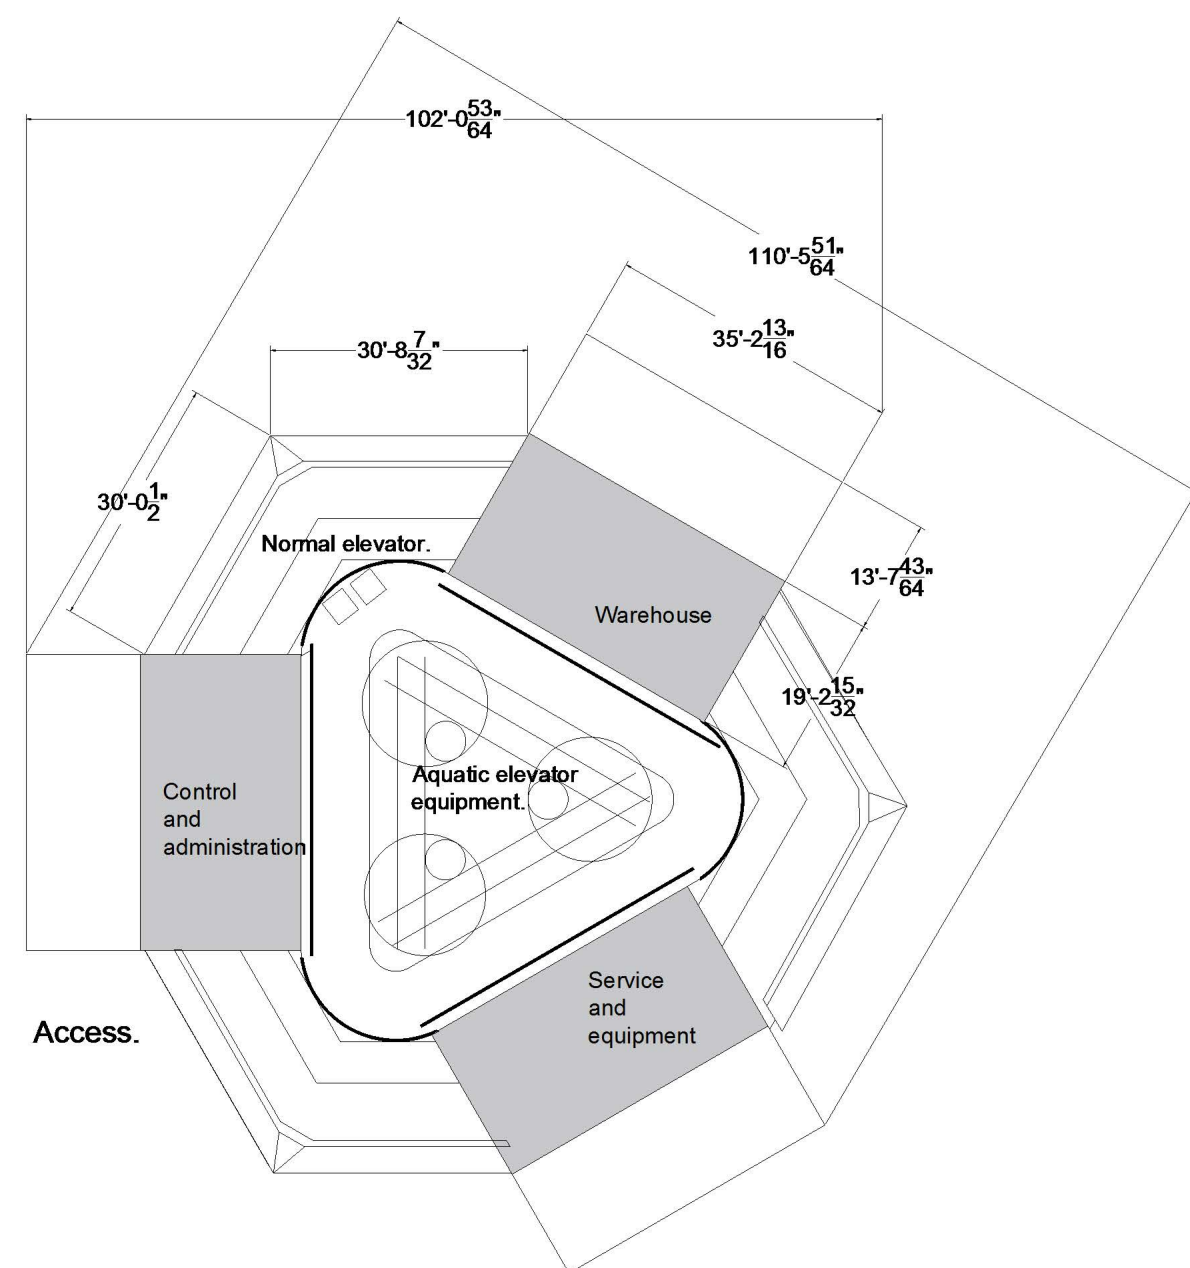

As zero energy: Solar panels have been proposed on the roof to generate light for the icon. As well as the opening in the cafeteria and observation part for fully cross ventilation.

The structure in the form of sheets, is in steel considered as a recycling element, the steel structure, serves at the same time to reinforce the transparent structure that contains the water.

The leaf-shaped structure that comes from the ground has two functions, it will serve to nest the birds, in the upper part, and in the lower part it serves as water sprinklers, in order to create a more humid and fresh atmosphere, and thus improve the environment around the icon.

Silicon valley is a spiral ascending and expanding, creating or modifying something existing. Design based on leisure, and uniting aquarium and submarine, to create an elevator in the water as service and fun.

Because the water fragments sunlight, the icon can generate rainbow color illumination throughout the day.

At night the use of laser projectors, for spectacular use of lighting.

The icon in the architectural plan is the representation of the point where the two rivers meet to form one.