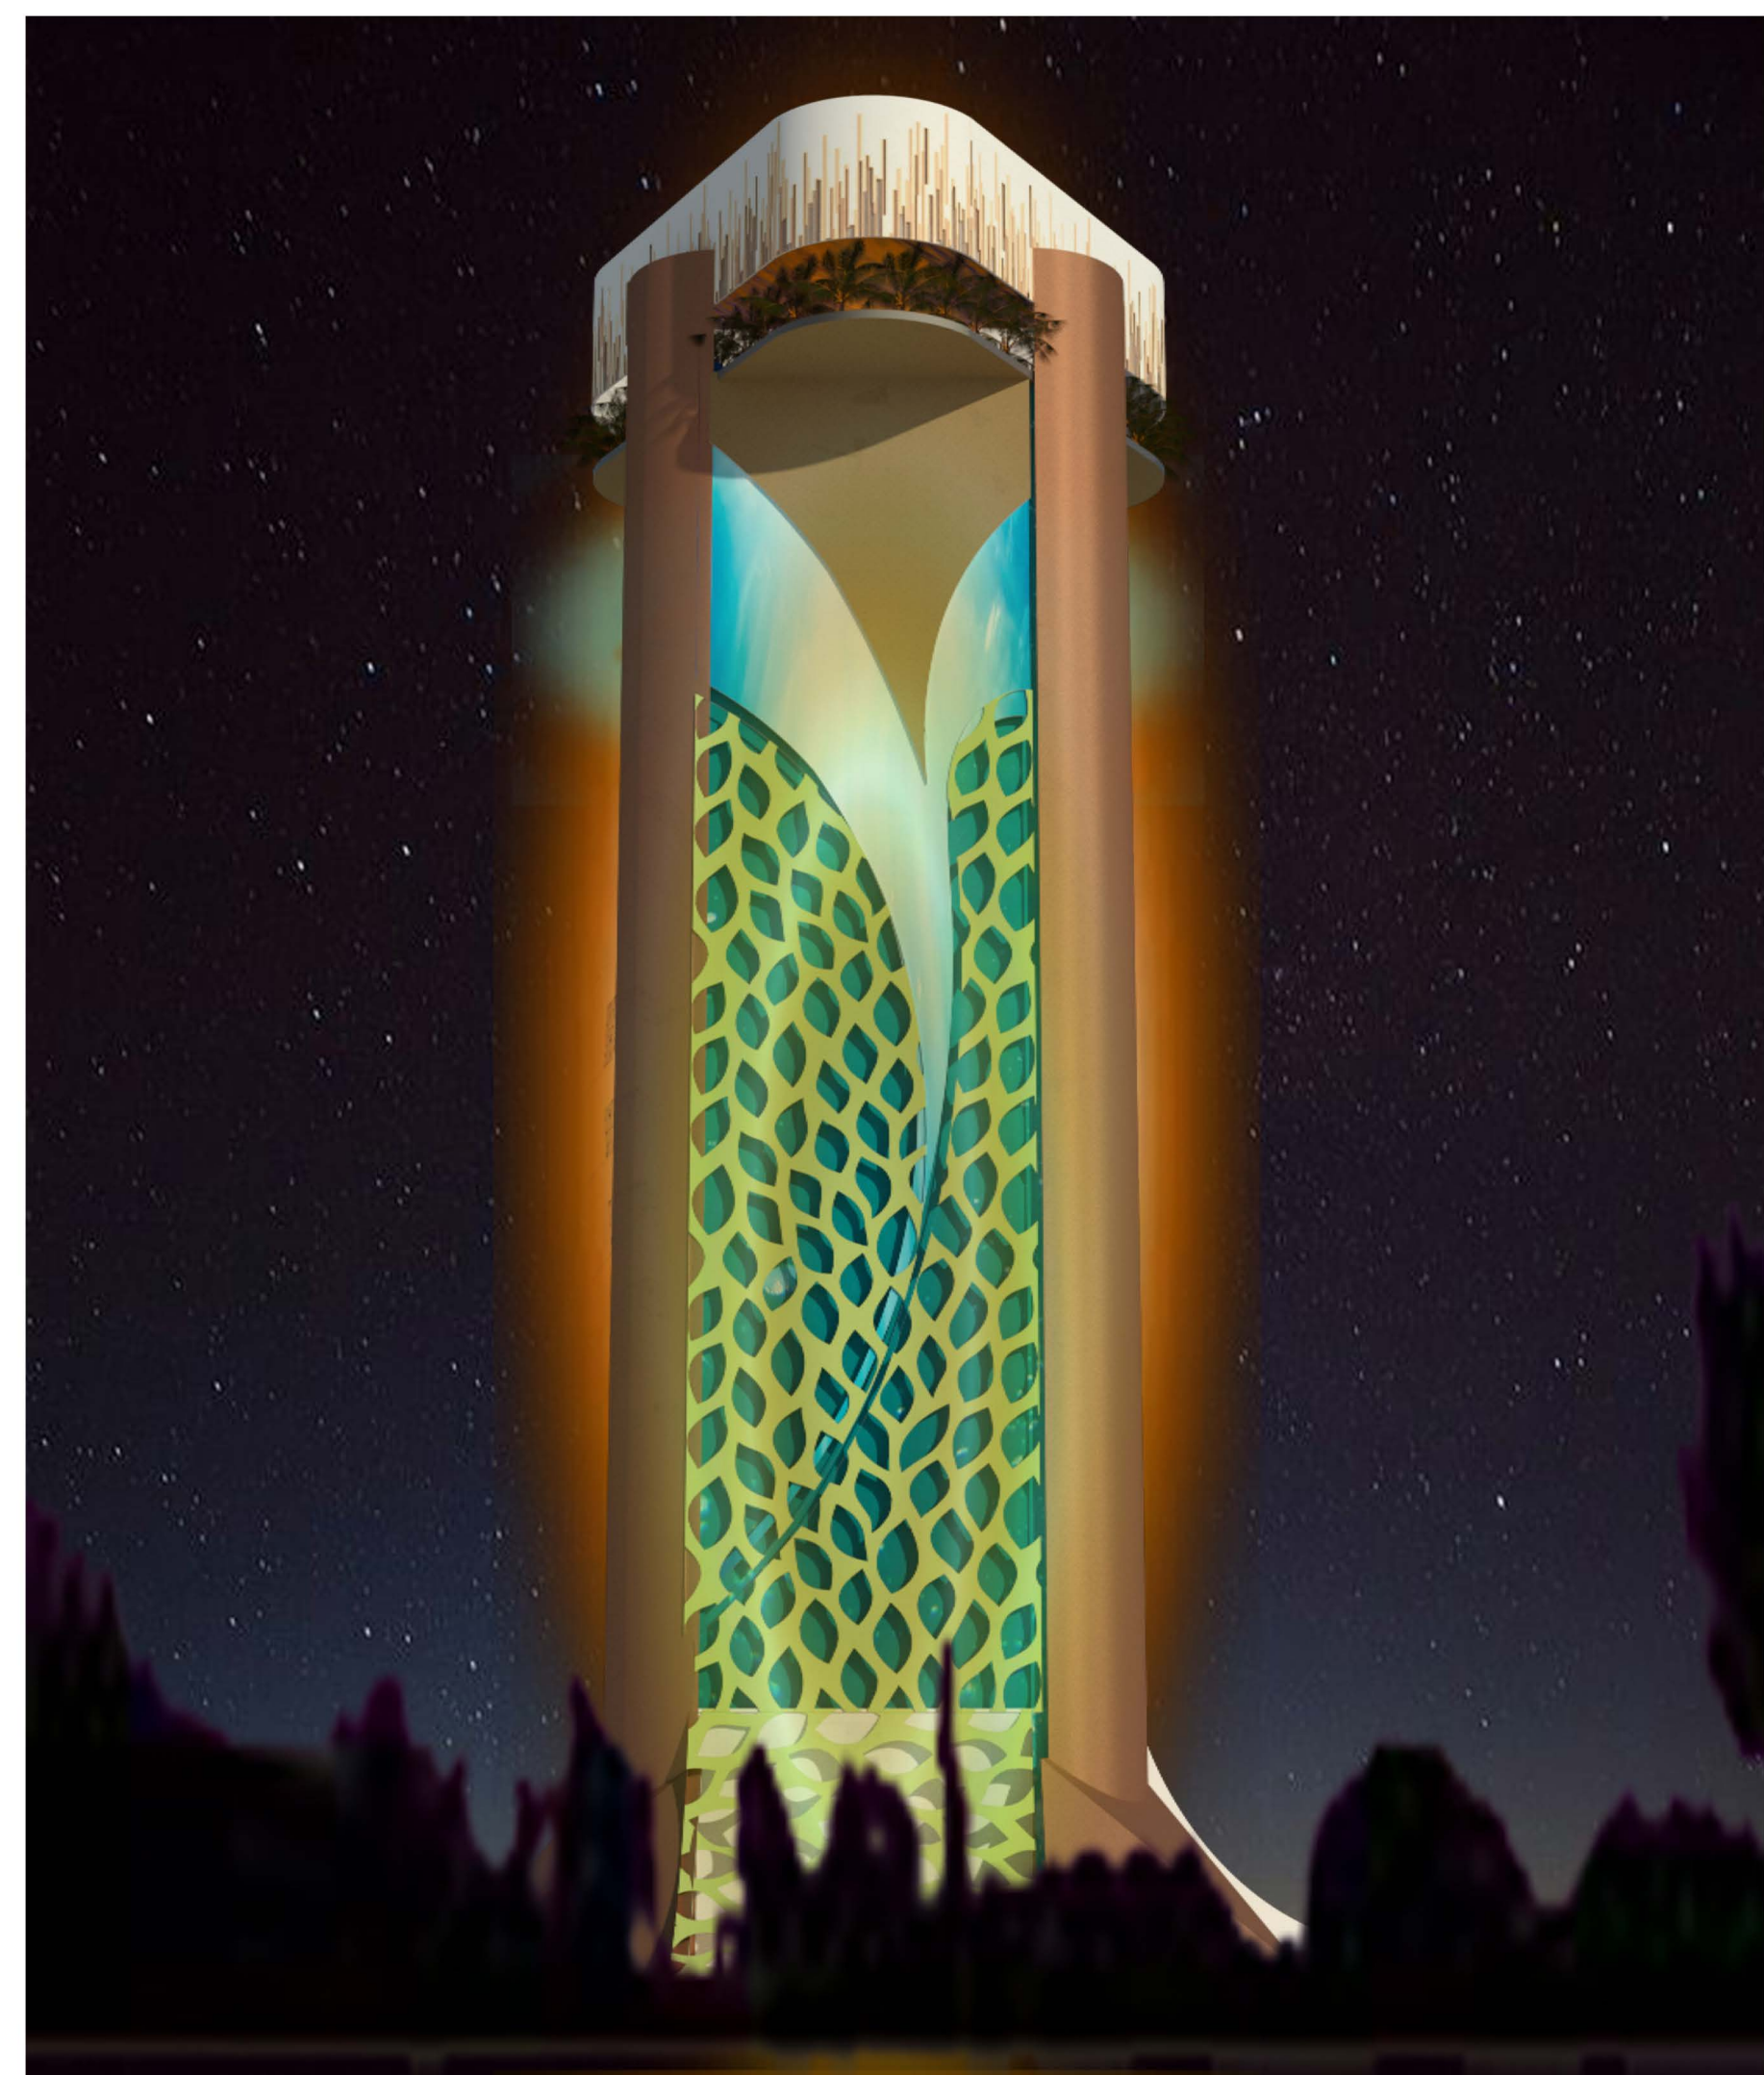

As zero energy: Solar panels have been proposed on the roof to generate light for the icon. As well as the opening in the cafeteria and observation part for fully cross ventilation.

The structure in the form of sheets, is in steel considered as a recycling element, the steel structure, serves at the same time to reinforce the transparent structure that contains the water.

The leaf-shaped structure that comes from the ground has two functions, it will serve to nest the birds, in the upper part, and in the lower part it serves as water sprinklers, in order to create a more humid and fresh atmosphere, and thus improve the environment around the icon.

Silicon valley is a spiral ascending and expanding, creating or modifying something existing. Design based on leisure, and uniting aquarium and submarine, to create an elevator in the water as service and fun.

Because the water fragments sunlight, the icon can generate rainbow color illumination throughout the day.

At night the use of laser projectors, for spectacular use of lighting.

The icon in the architectural plan is the representation of the point where the two rivers meet to form one.