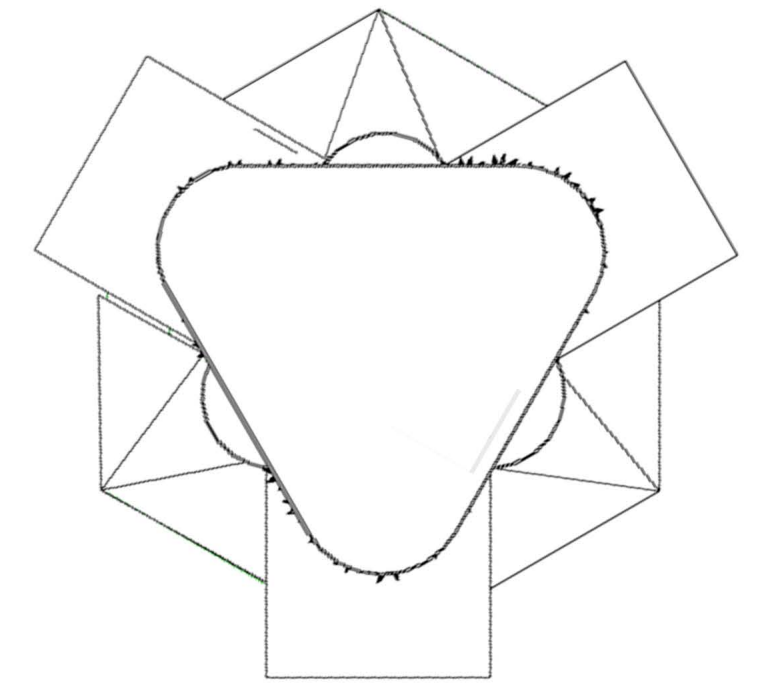

Access to silicon valley:
 The Confluence Of Two Rivers.
 The importance of silicone Valley:
 Information is your most valuable resource.
 What is silicon valley:
 It is the spiral of innovation into which it entered since the late 1950s of the past century.
 Silicon Valley Features:
 Liberalism And Functional Diversity: Of Cultures, Religions, Gender, Sexual Tendencies, Races, Nationalities,...

The silicone valley population represented in the highest part, by means of bars of different shades and widths, and on total freedom and sustained by the excellent ecology of silicone valley.

In the design the confluence of the two rivers was taken as a reference,

As zero energy: Solar panels have been proposed on the roof to generate light for the icon. As well as the opening in the cafeteria and observation part for fully cross ventilation.

The structure in the form of sheets, is in steel considered as a recycling element, the steel structure, serves at the same time to reinforce the transparent structure that contains the water.

Because the water fragments sunlight, the icon can generate rainbow color illumination throughout the day.

At night the use of laser projectors, for spectacular use of lighting.

The icon in the architectural plan is the representation of the point where the two rivers meet to form one.