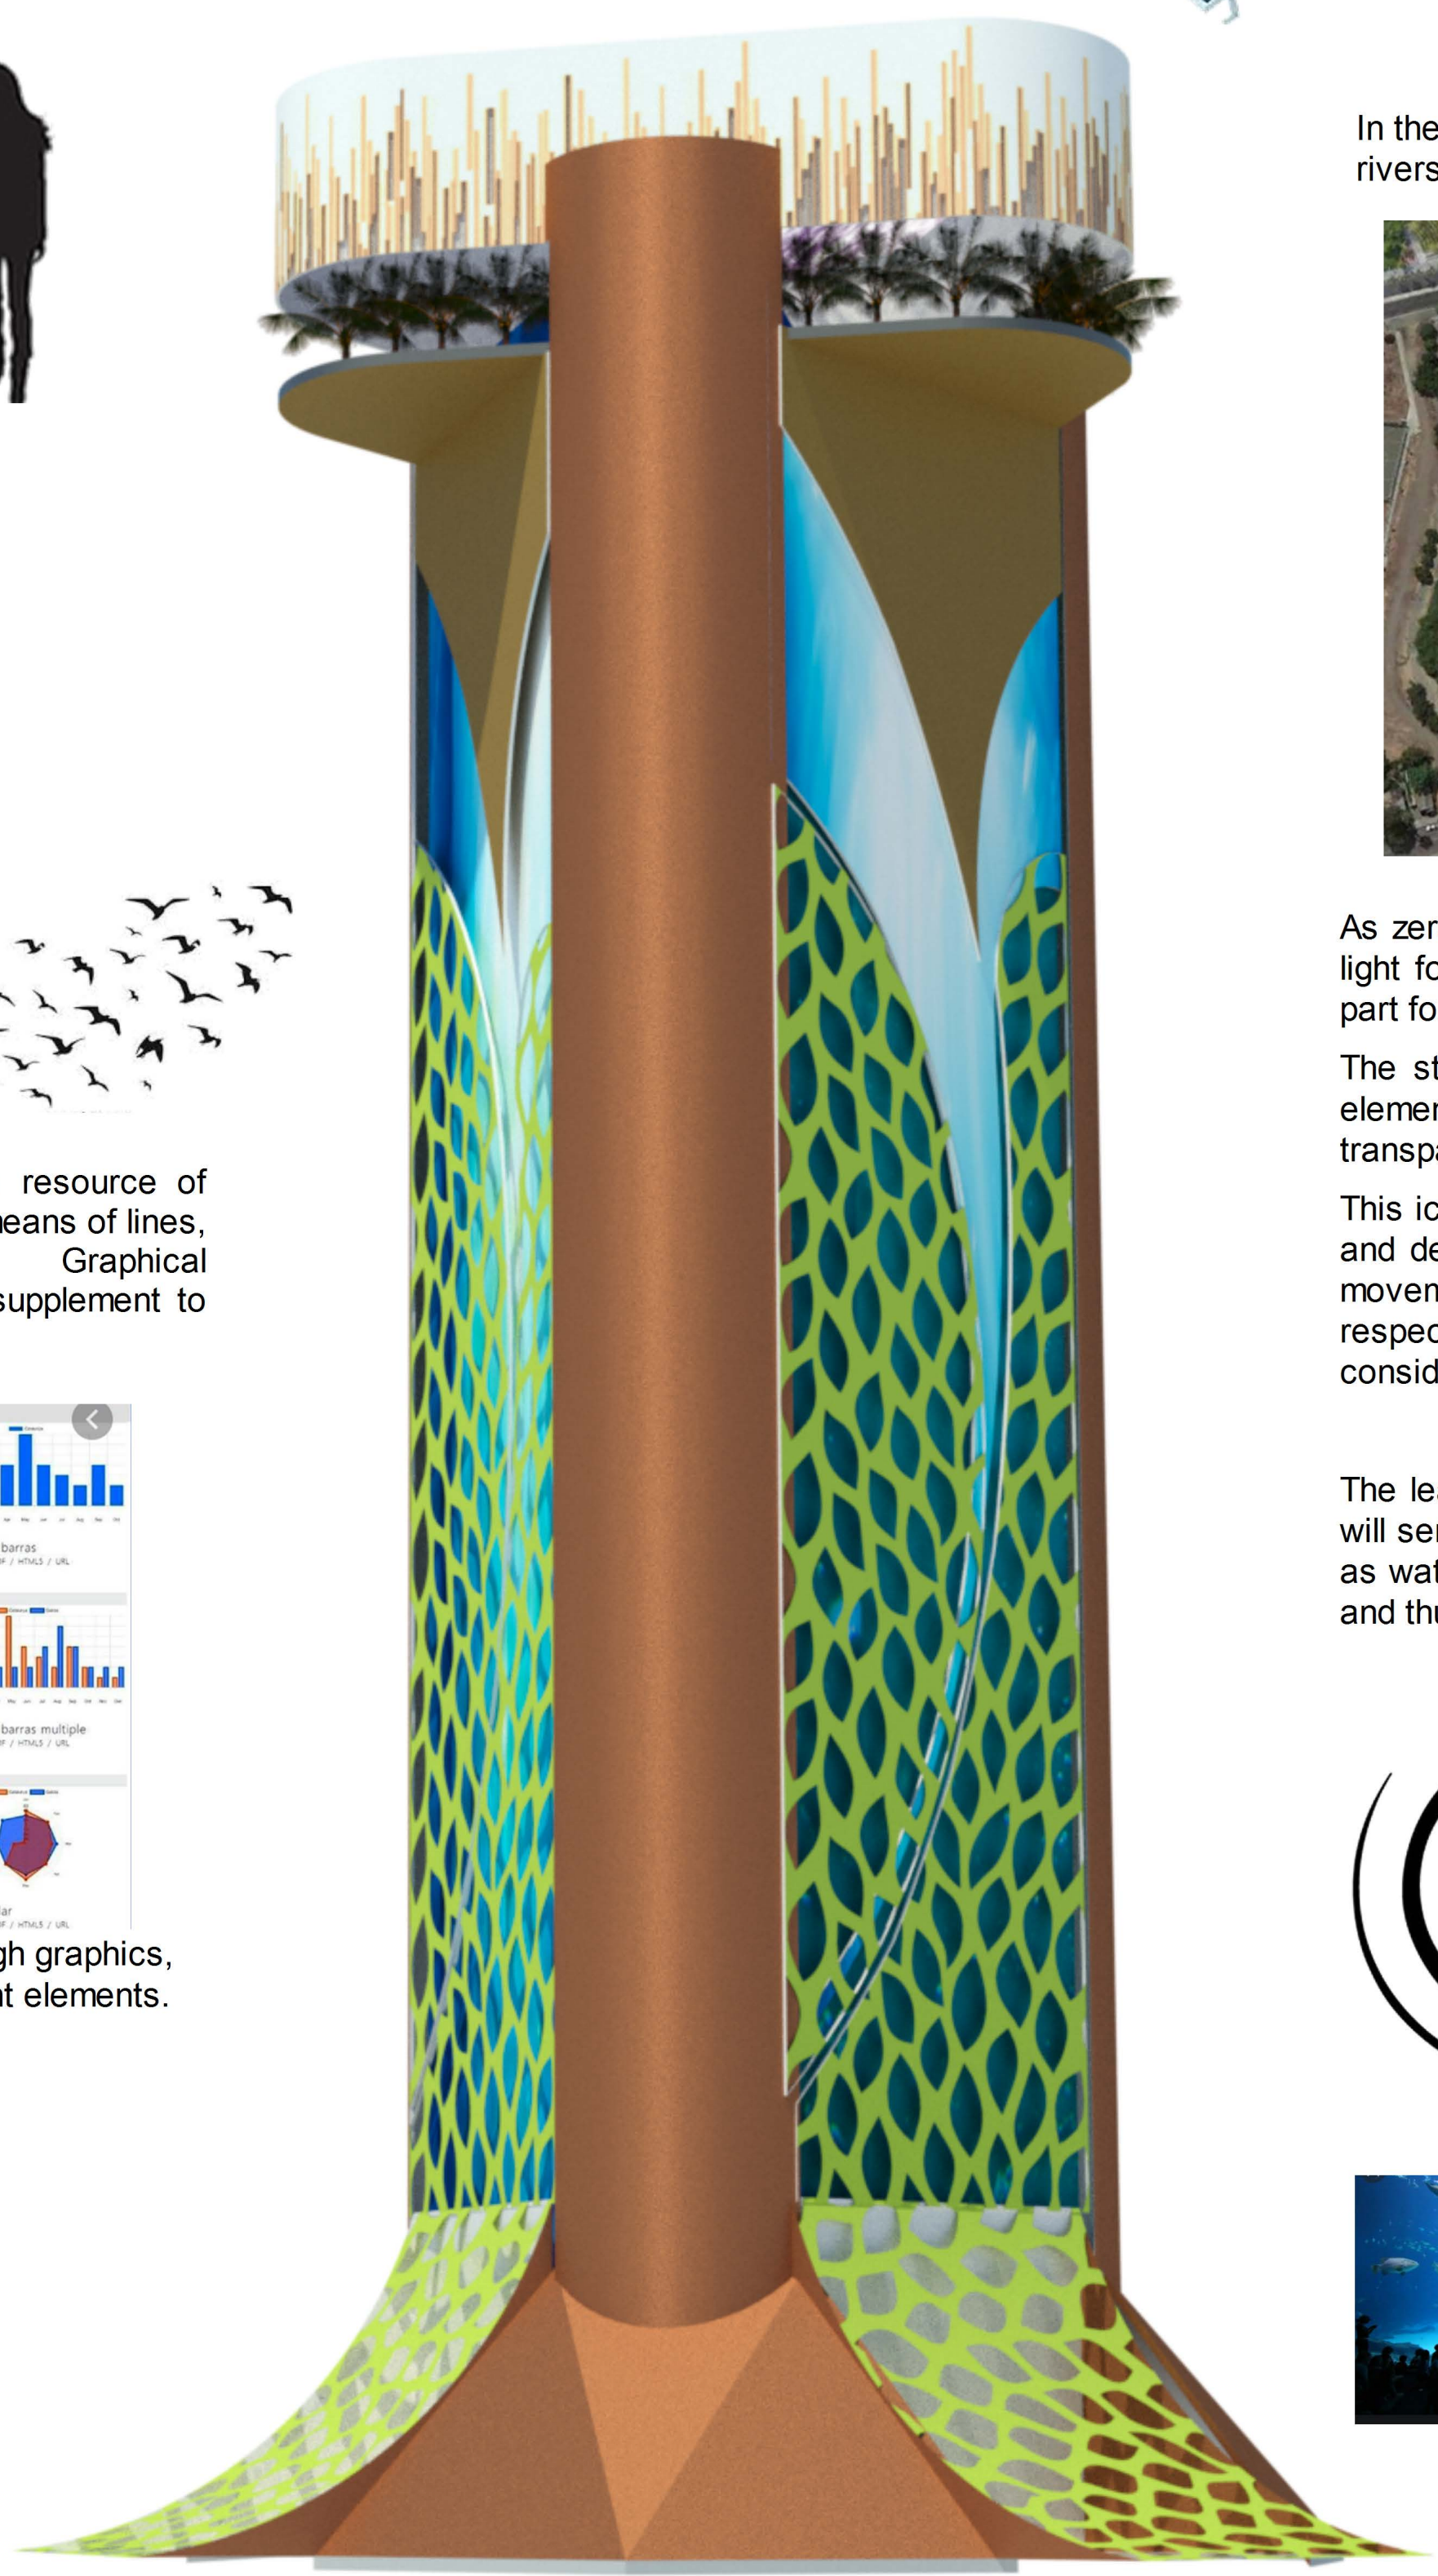

Access to silicon valley:
 The Confluence Of Two Rivers.
 The importance of silicone Valley:
 Information is your most valuable resource.
 What is silicon valley:
 It is the spiral of innovation into which it entered since the late 1950s of the past century.
 Silicon Valley Features:
 Liberalism And Functional Diversity: Of Cultures, Religions, Gender, Sexual Tendencies, Races, Nationalities,...

The silicone valley population represented in the highest part, by means of bars of different shades and widths, and on total freedom and sustained by the excellent ecology of silicone valley.

In the design the confluence of the two rivers was taken as a reference,

As zero energy: Solar panels have been proposed on the roof to generate light for the icon. As well as the opening in the cafeteria and observation part for fully cross ventilation.

The structure in the form of sheets, is in steel considered as a recycling element, the steel structure, serves at the same time to reinforce the transparent structure that contains the water.

Because the water fragments sunlight, the icon can generate rainbow color illumination throughout the day.

At night the use of laser projectors, for spectacular use of lighting.

The icon in the architectural plan is the representation of the point where the two rivers meet to form one.