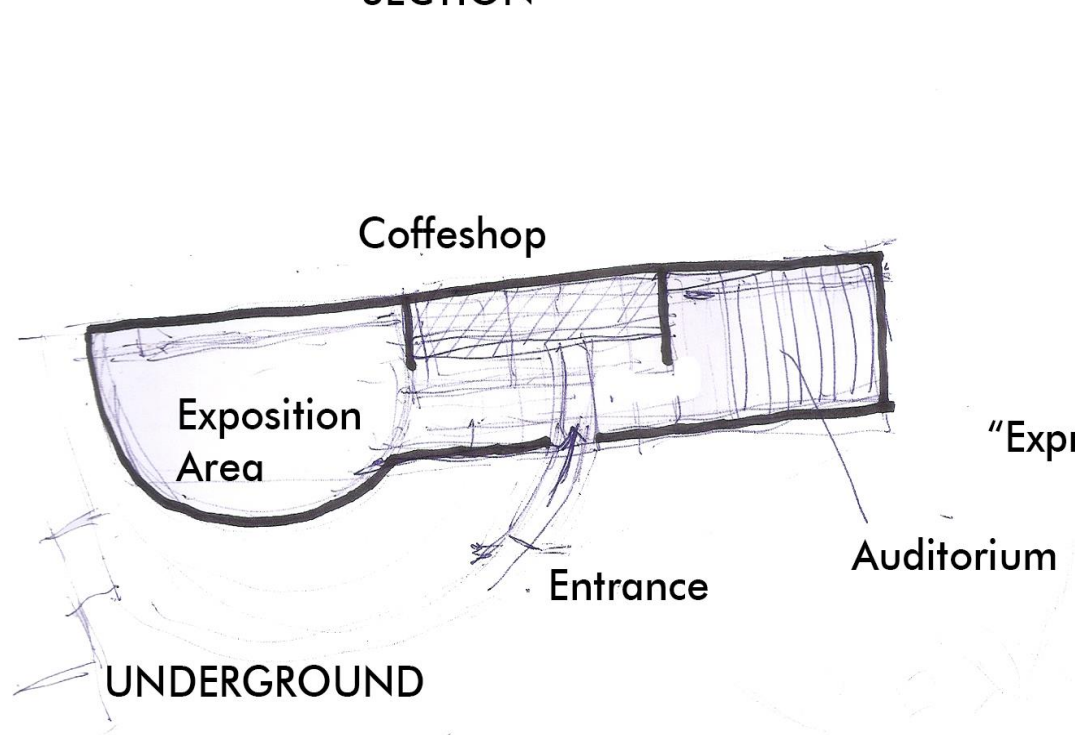

"Expressible Margins"  
Sculpture

137.07 ft

Highway 87

Cultural Center

Guadalupe River

West Saint John St.

Arena Green Site Map

Sculpture Model

Design Presentation Board

"Expressible Margins" Sculpture

SCULPTURE MODEL

SECTION

Design Presentation Board