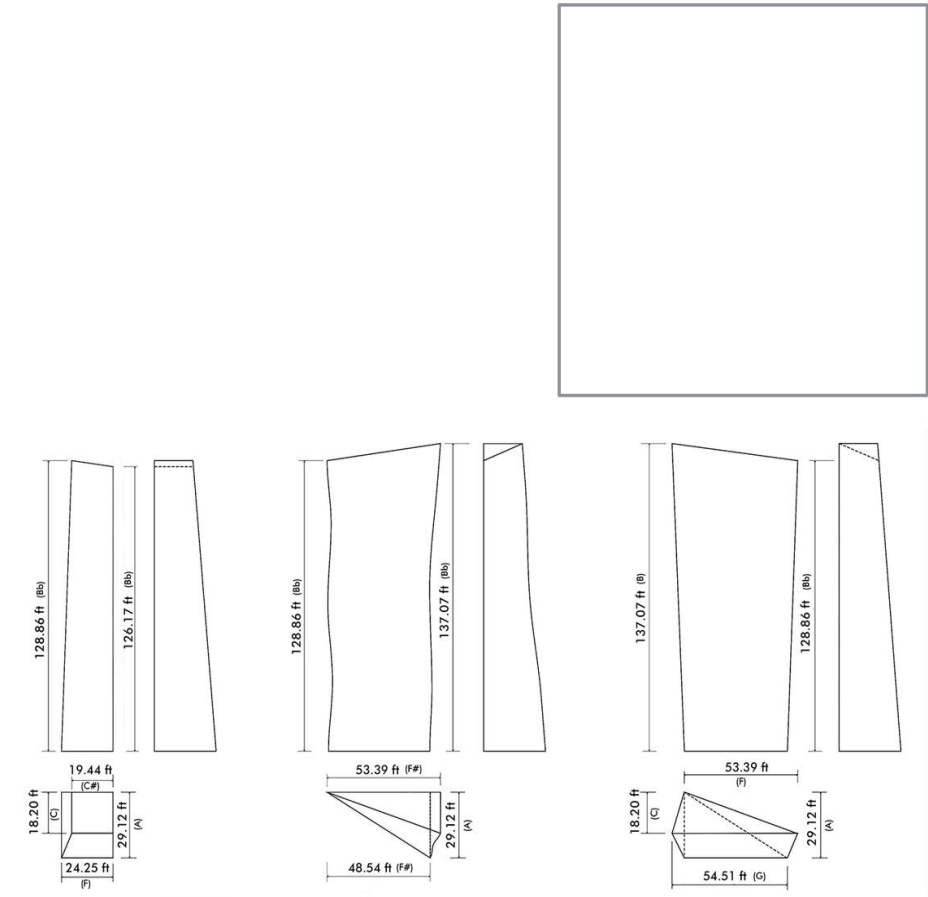

"Expressible Margins"  
Sculpture

137.07 ft

Highway 87

Cultural Center

Guadalupe River

West Saint John St.

Arena Green Site Map

Sculpture Model

Design Presentation Board

"Expressible Margins" Sculpture

SCULPTURE MODEL

SECTION

Design Presentation Board