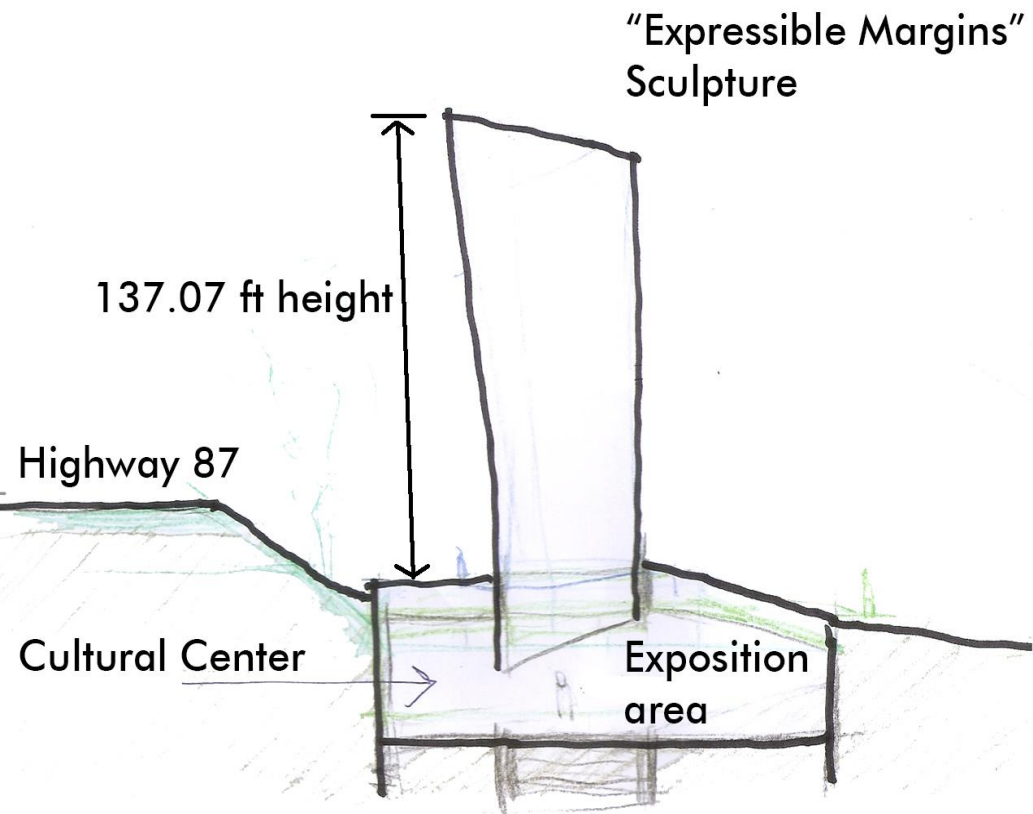

"Expressible Margins"  
Sculpture

137.07 ft

Highway 87

Cultural Center

Guadalupe River

West Saint John St.

Arena Green Site Map

Sculpture Model

Design Presentation Board

"Expressible Margins" Sculpture

SCULPTURE MODEL

SECTION

Design Presentation Board