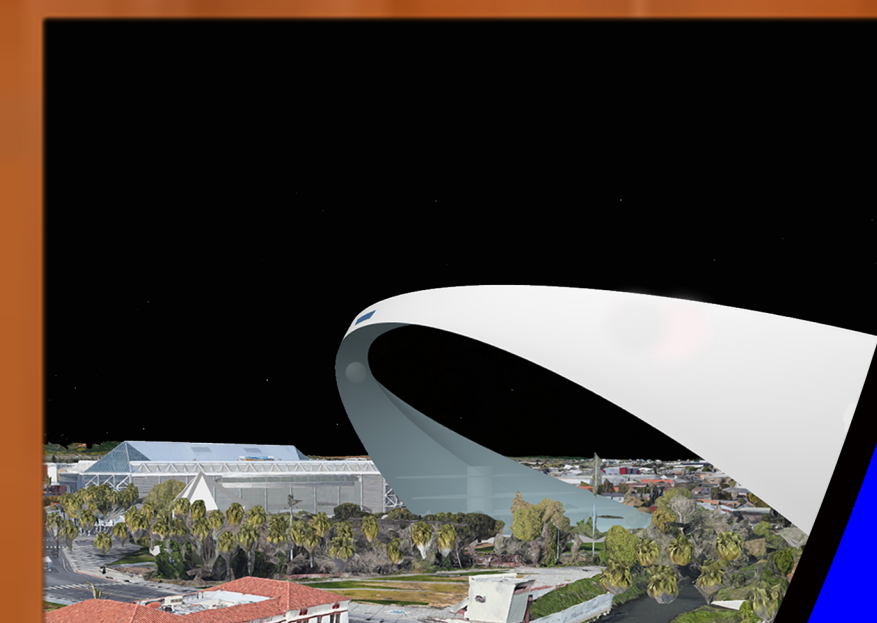

Aligned to Site

Design Below the 200' Limit

Section View
Below Ground Entrance

Spherical Transport
To Apex Observation Area

Analema Loop is a continuous path shaped in an Analema or the sun's position in the sky for the same hour of day (such as Noon) over the course of a year. Each Spherical rest stop feature is a creation by either a local artist, a landscape artist or a playground designer.

The Analema Loop has an Augmented Reality layer that is ever changing. The Main Feature is a Ring with a Holographic Projected Sphere that acts as an Oracle for the site.

California's Historic Tank Houses and the Guadalupe River are the inspiration for the continuously flowing Spiral **World Water Tower & Windmill** that serves as an outdoor fresh water aquarium and also as an international tea and coffee house in a Plum Orchard setting.

The ARC is a symbol of the beginning, the peaking and the ending of people, technologies and eras. It is also a bridging device both symbolically and physically. Bridging an era of orchards (East Site) with an era of technology (West Site) or between peoples, cultures and especially with San Jose to its various selves (World Wide Water Tower). The ARC's East Wing houses Kairos Hall, our connection to optimum timing and Opportunity and in the ARC's West Wing visitors experience, Chronos Hall, a unique space that connects us to Time itself.

Each Pyramid face is a transparent solar collector and OLED large scale display both inside and outside.