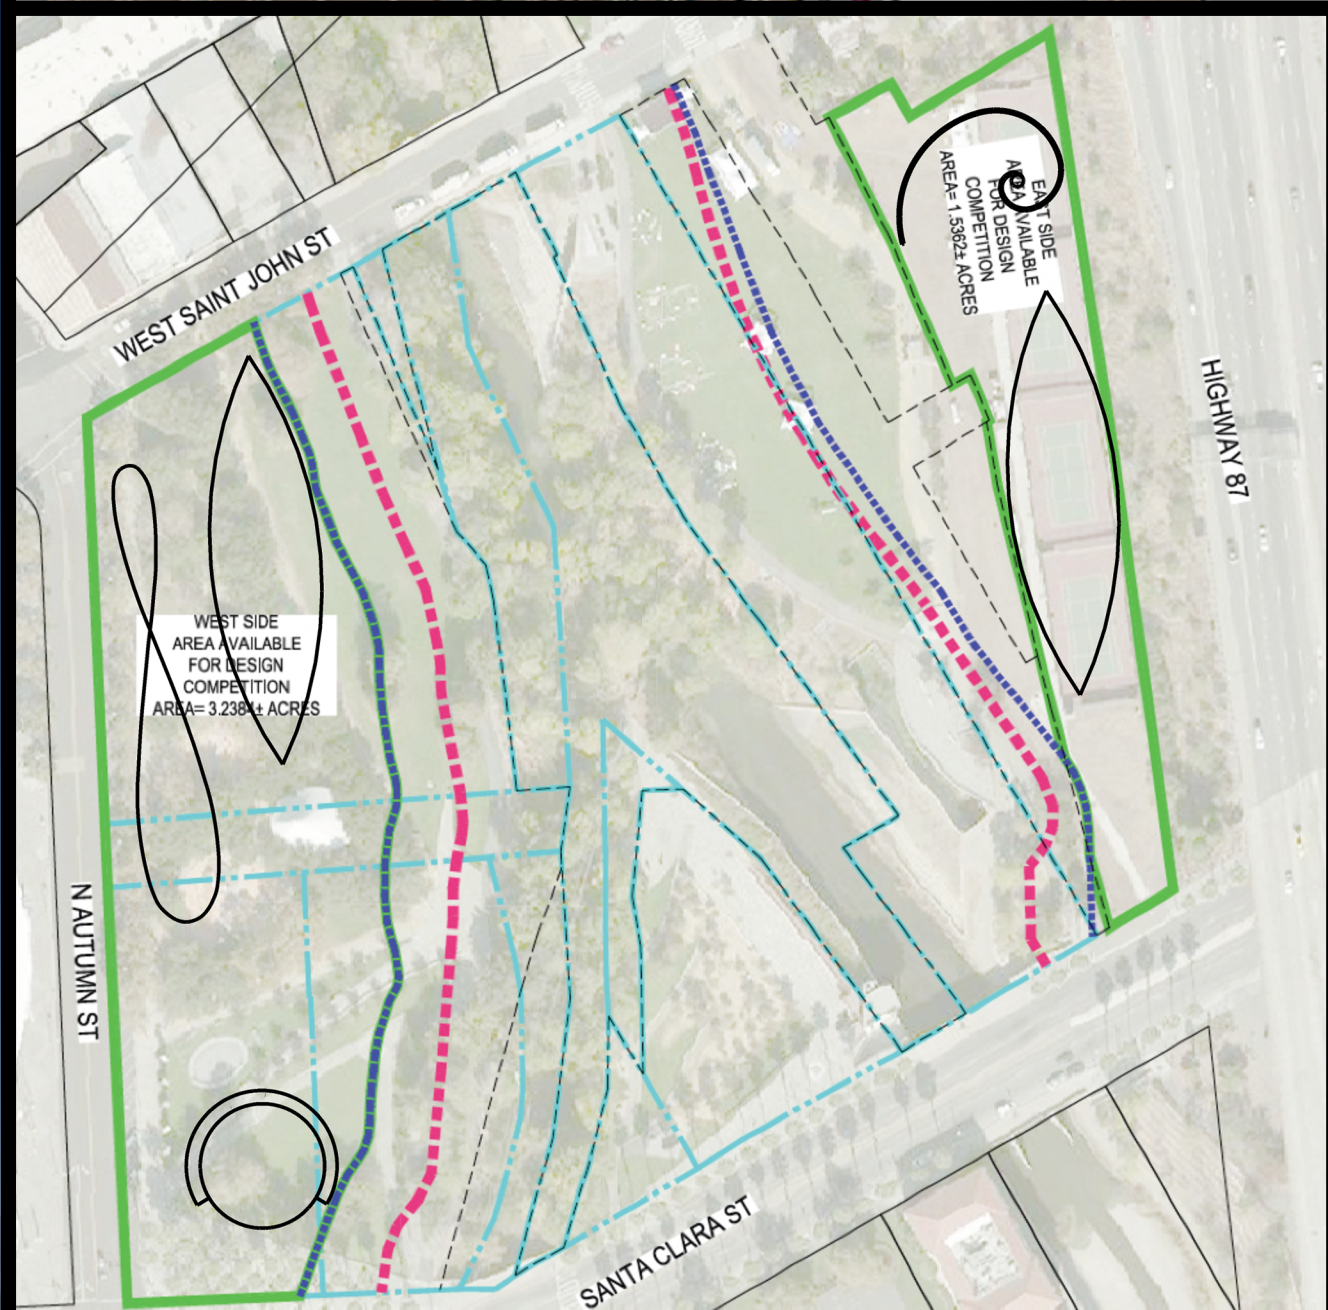

Aligned to Site

Design Below the 200' Limit

Section View
Below Ground Entrance

Spherical Transport
To Apex Observation Area

Analema Loop is a continuous path shaped in an Analema or the sun's position in the sky for the same hour of day (such as Noon) over the course of a year. Each Spherical rest stop feature is a creation by either a local artist, a landscape artist or a playground designer.

The Analema Loop has an Augmented Reality layer that is ever changing. The Main Feature is a Ring with a Holographic Projected Sphere that acts as an Oracle for the site.

California's Historic Tank Houses and the Guadalupe River are the inspiration for the continuously flowing Spiral **World Water Tower & Windmill** that serves as an outdoor fresh water aquarium and also as an international tea and coffee house in a Plum Orchard setting.

The ARC is a symbol of the beginning, the peaking and the ending of people, technologies and eras. It is also a bridging device both symbolically and physically. Bridging an era of orchards (East Site) with an era of technology (West Site) or between peoples, cultures and especially with San Jose to its various selves (World Wide Water Tower). The ARC's East Wing houses Kairos Hall, our connection to optimum timing and Opportunity and in the ARC's West Wing visitors experience, Chronos Hall, a unique space that connects us to Time itself.

Each Pyramid face is a transparent solar collector and OLED large scale display both inside and outside.