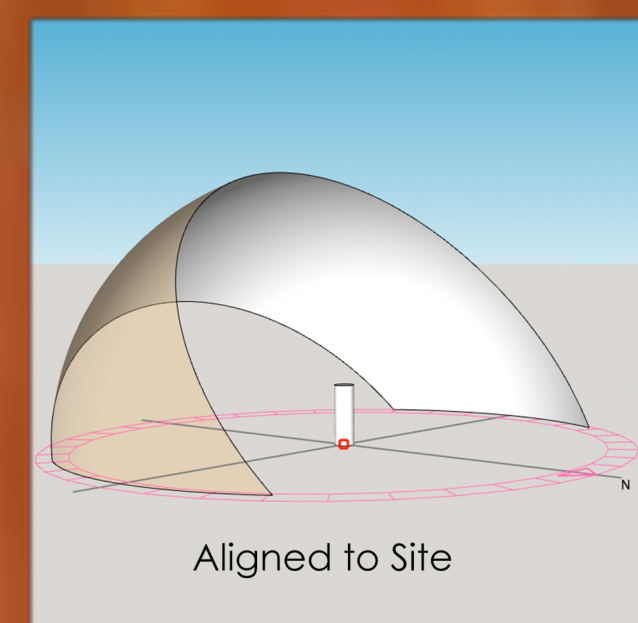

What is the shape of Light?

Each day the sun inscribes an arc across the sky and over the course of a year this creates a Light Form. This form is the basis for our Design, the ARC.

© Williestruther Lock

Aligned to Site

Design Below the 200' Limit

Section View
Below Ground Entrance

Spherical Transport
To Apex Observation Area

Analema Loop is a continuous path shaped in an Analema or the sun's position in the sky for the same hour of day (such as Noon) over the course of a year. Each Spherical rest stop feature is a creation by either a local artist, a landscape artist or a playground designer.

Inspired by the Diamond Cubic Structure of Silicon, The **Silicon Crystal** is a hub for meeting Entrepreneurs, seeing their creations and potentially learning how to become one. In true Silicon Valley style this is meant to be a crucible for creating the next generation of successful startups through one on one classes and competitions.

Each Pyramid face is a transparent solar collector and OLED large scale display both inside and outside.