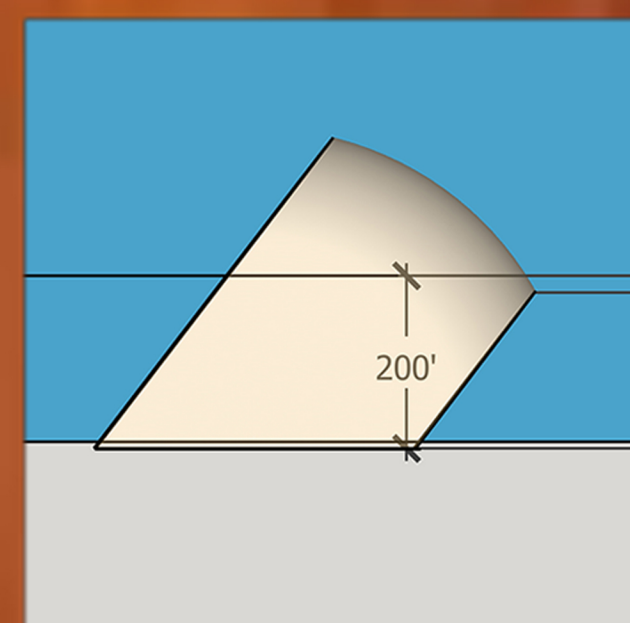

What is the shape of Light?

Each day the sun inscribes an arc across the sky and over the course of a year this creates a Light Form. This form is the basis for our Design, the ARC.

© Williestruther Lock

Aligned to Site

Design Below the 200' Limit

Section View
Below Ground Entrance

Spherical Transport
To Apex Observation Area

Analema Loop is a continuous path shaped in an Analema or the sun's position in the sky for the same hour of day (such as Noon) over the course of a year. Each Spherical rest stop feature is a creation by either a local artist, a landscape artist or a playground designer.