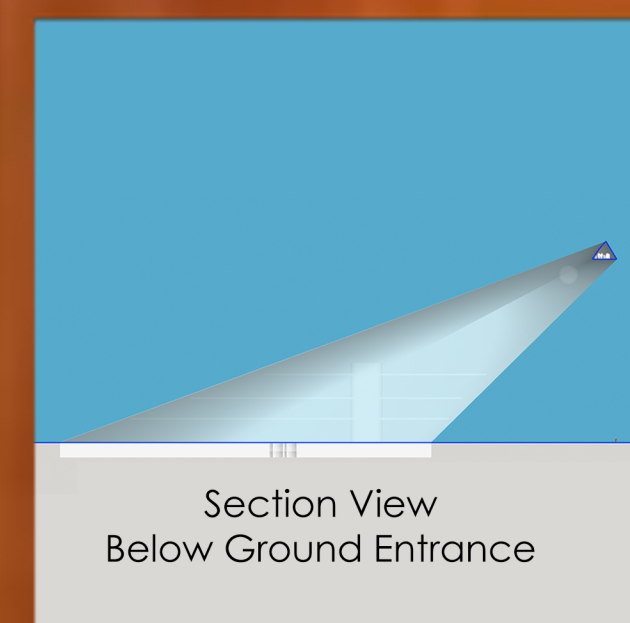

What is the shape of Light?

Each day the sun inscribes an arc across the sky and over the course of a year this creates a Light Form. This form is the basis for our Design, the ARC.

© Williestruther Lock

Aligned to Site

Design Below the 200' Limit

Section View
Below Ground Entrance

Spherical Transport
To Apex Observation Area

Analema Loop is a continuous path shaped in an Analema or the sun's position in the sky for the same hour of day (such as Noon) over the course of a year. Each Spherical rest stop feature is a creation by either a local artist, a landscape artist or a playground designer.

The Analema Loop has an Augmented Reality layer that is ever changing. The Main Feature is a Ring with a Holographic Projected Sphere that acts as an Oracle for the site.

California's Historic Tank Houses and the Guadalupe River are the inspiration for the continuously flowing Spiral **World Water Tower & Windmill** that serves as an outdoor fresh water aquarium and also as an international tea and coffee house in a Plum Orchard setting.

Each Pyramid face is a transparent solar collector and OLED large scale display both inside and outside.