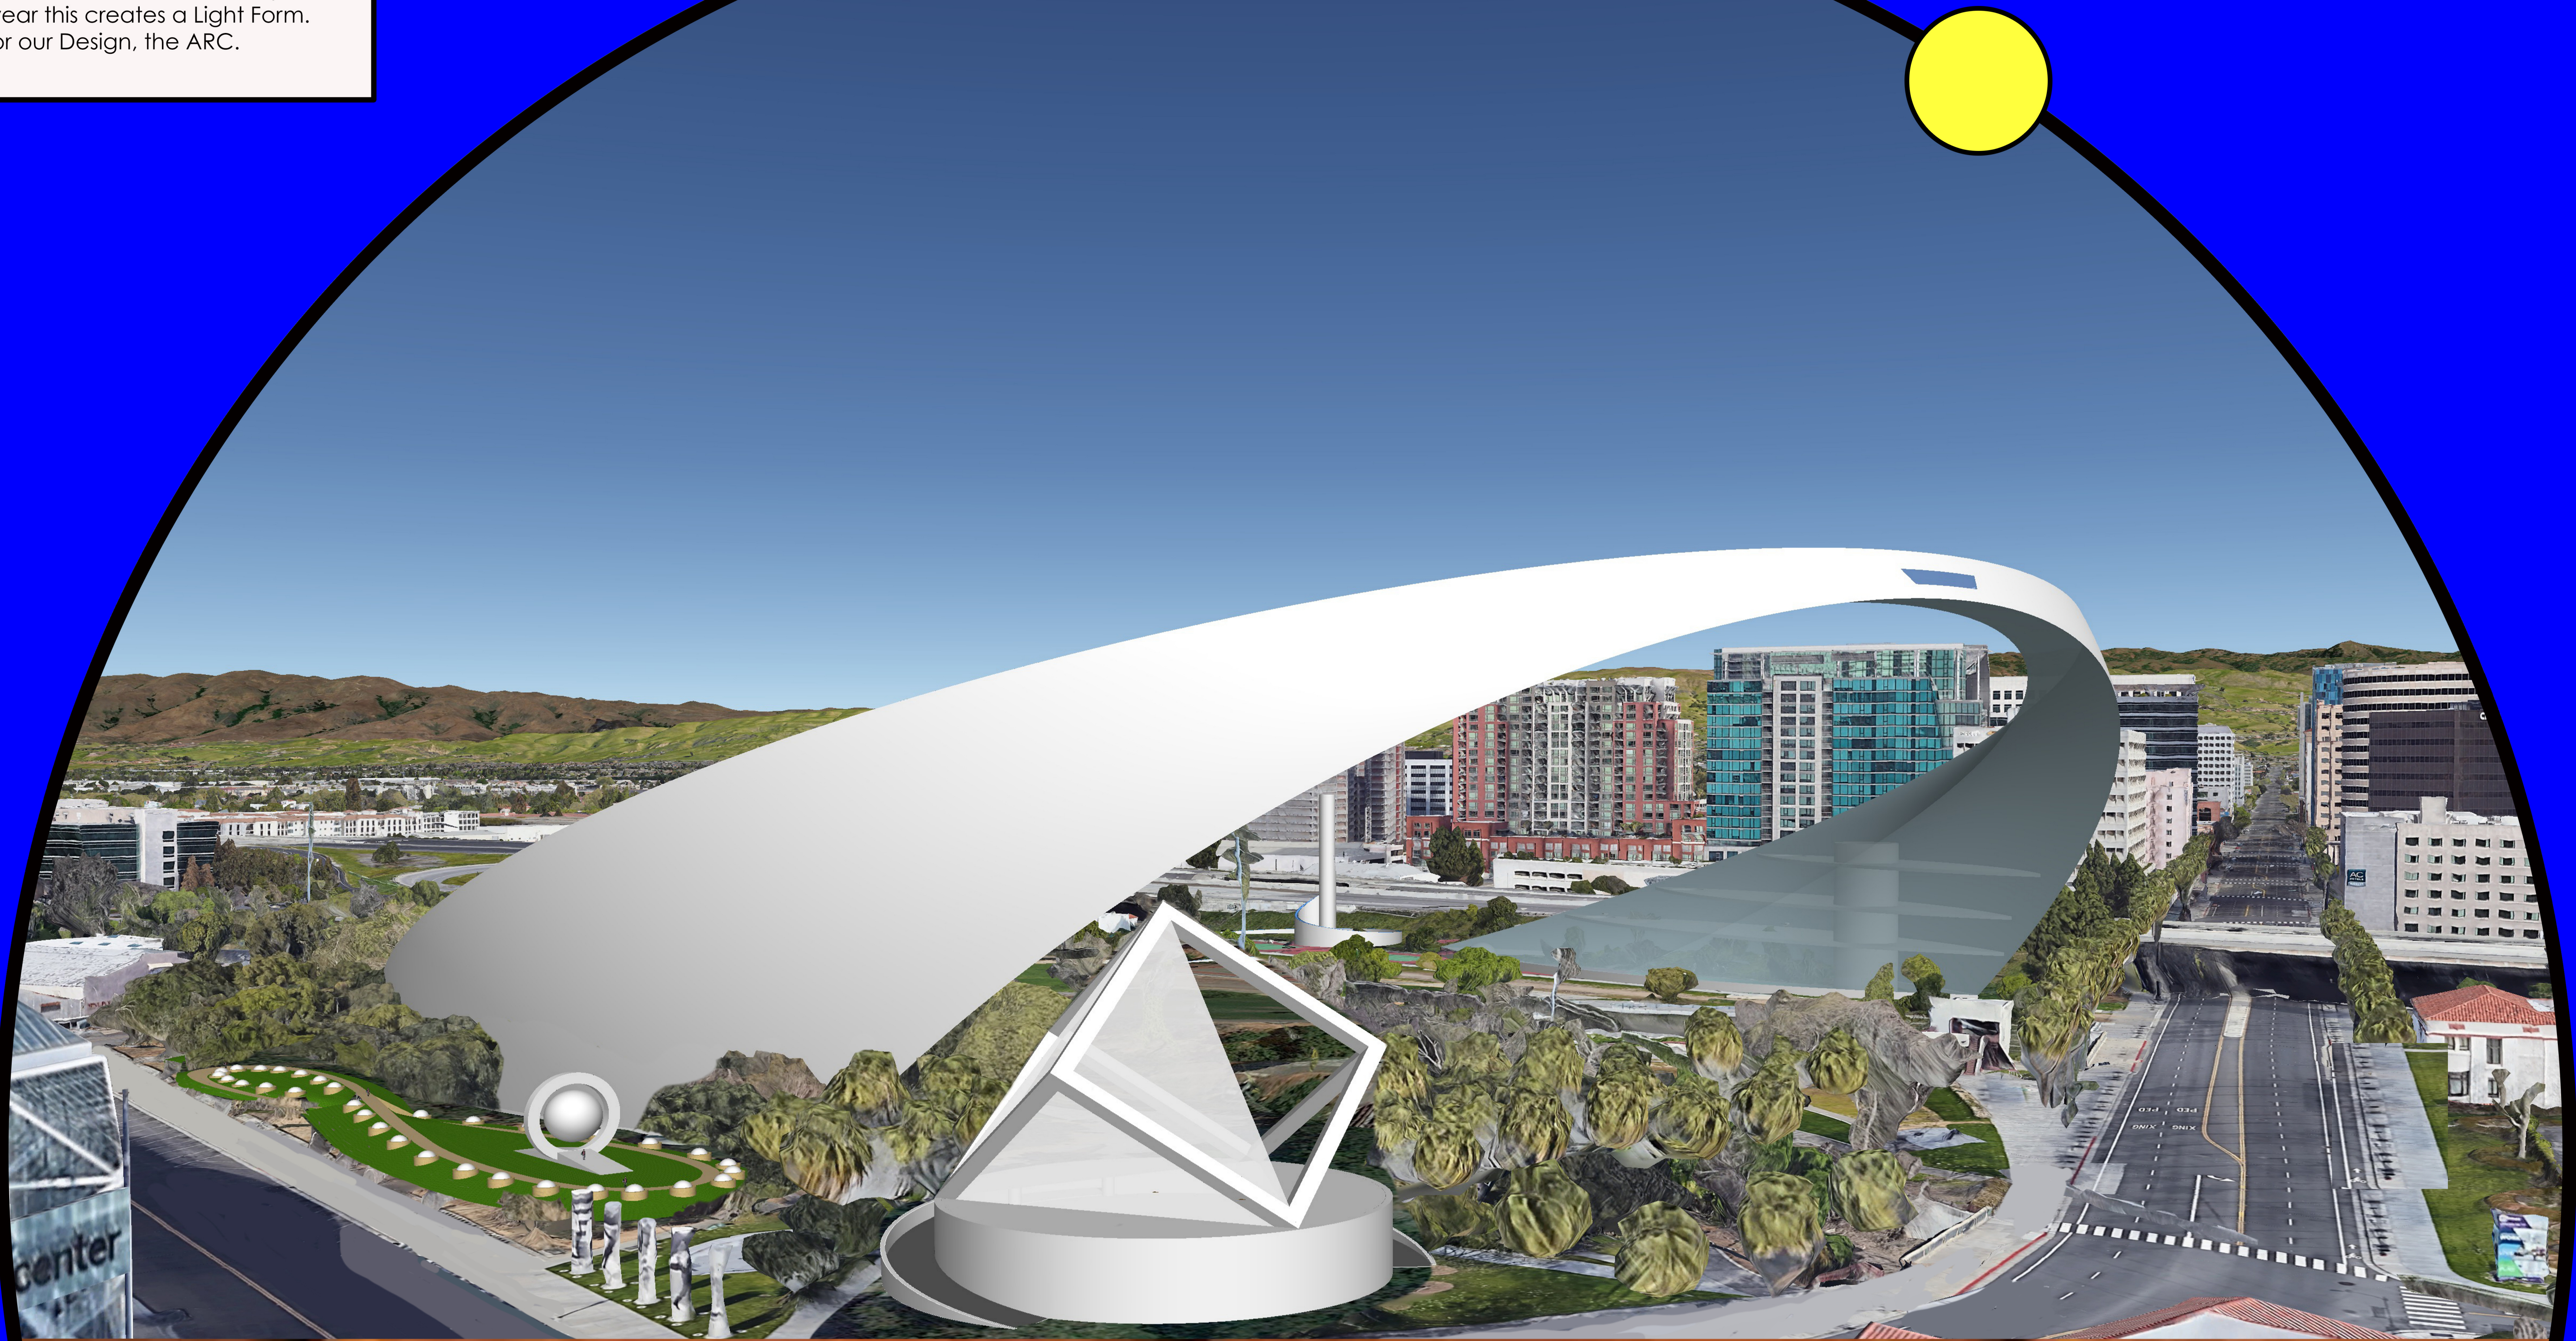

What is the shape of Light?

Each day the sun inscribes an arc across the sky and over the course of a year this creates a Light Form. This form is the basis for our Design, the ARC.

© Williestruther Lock

Aligned to Site

Design Below the 200' Limit

Section View
Below Ground Entrance

Spherical Transport
To Apex Observation Area