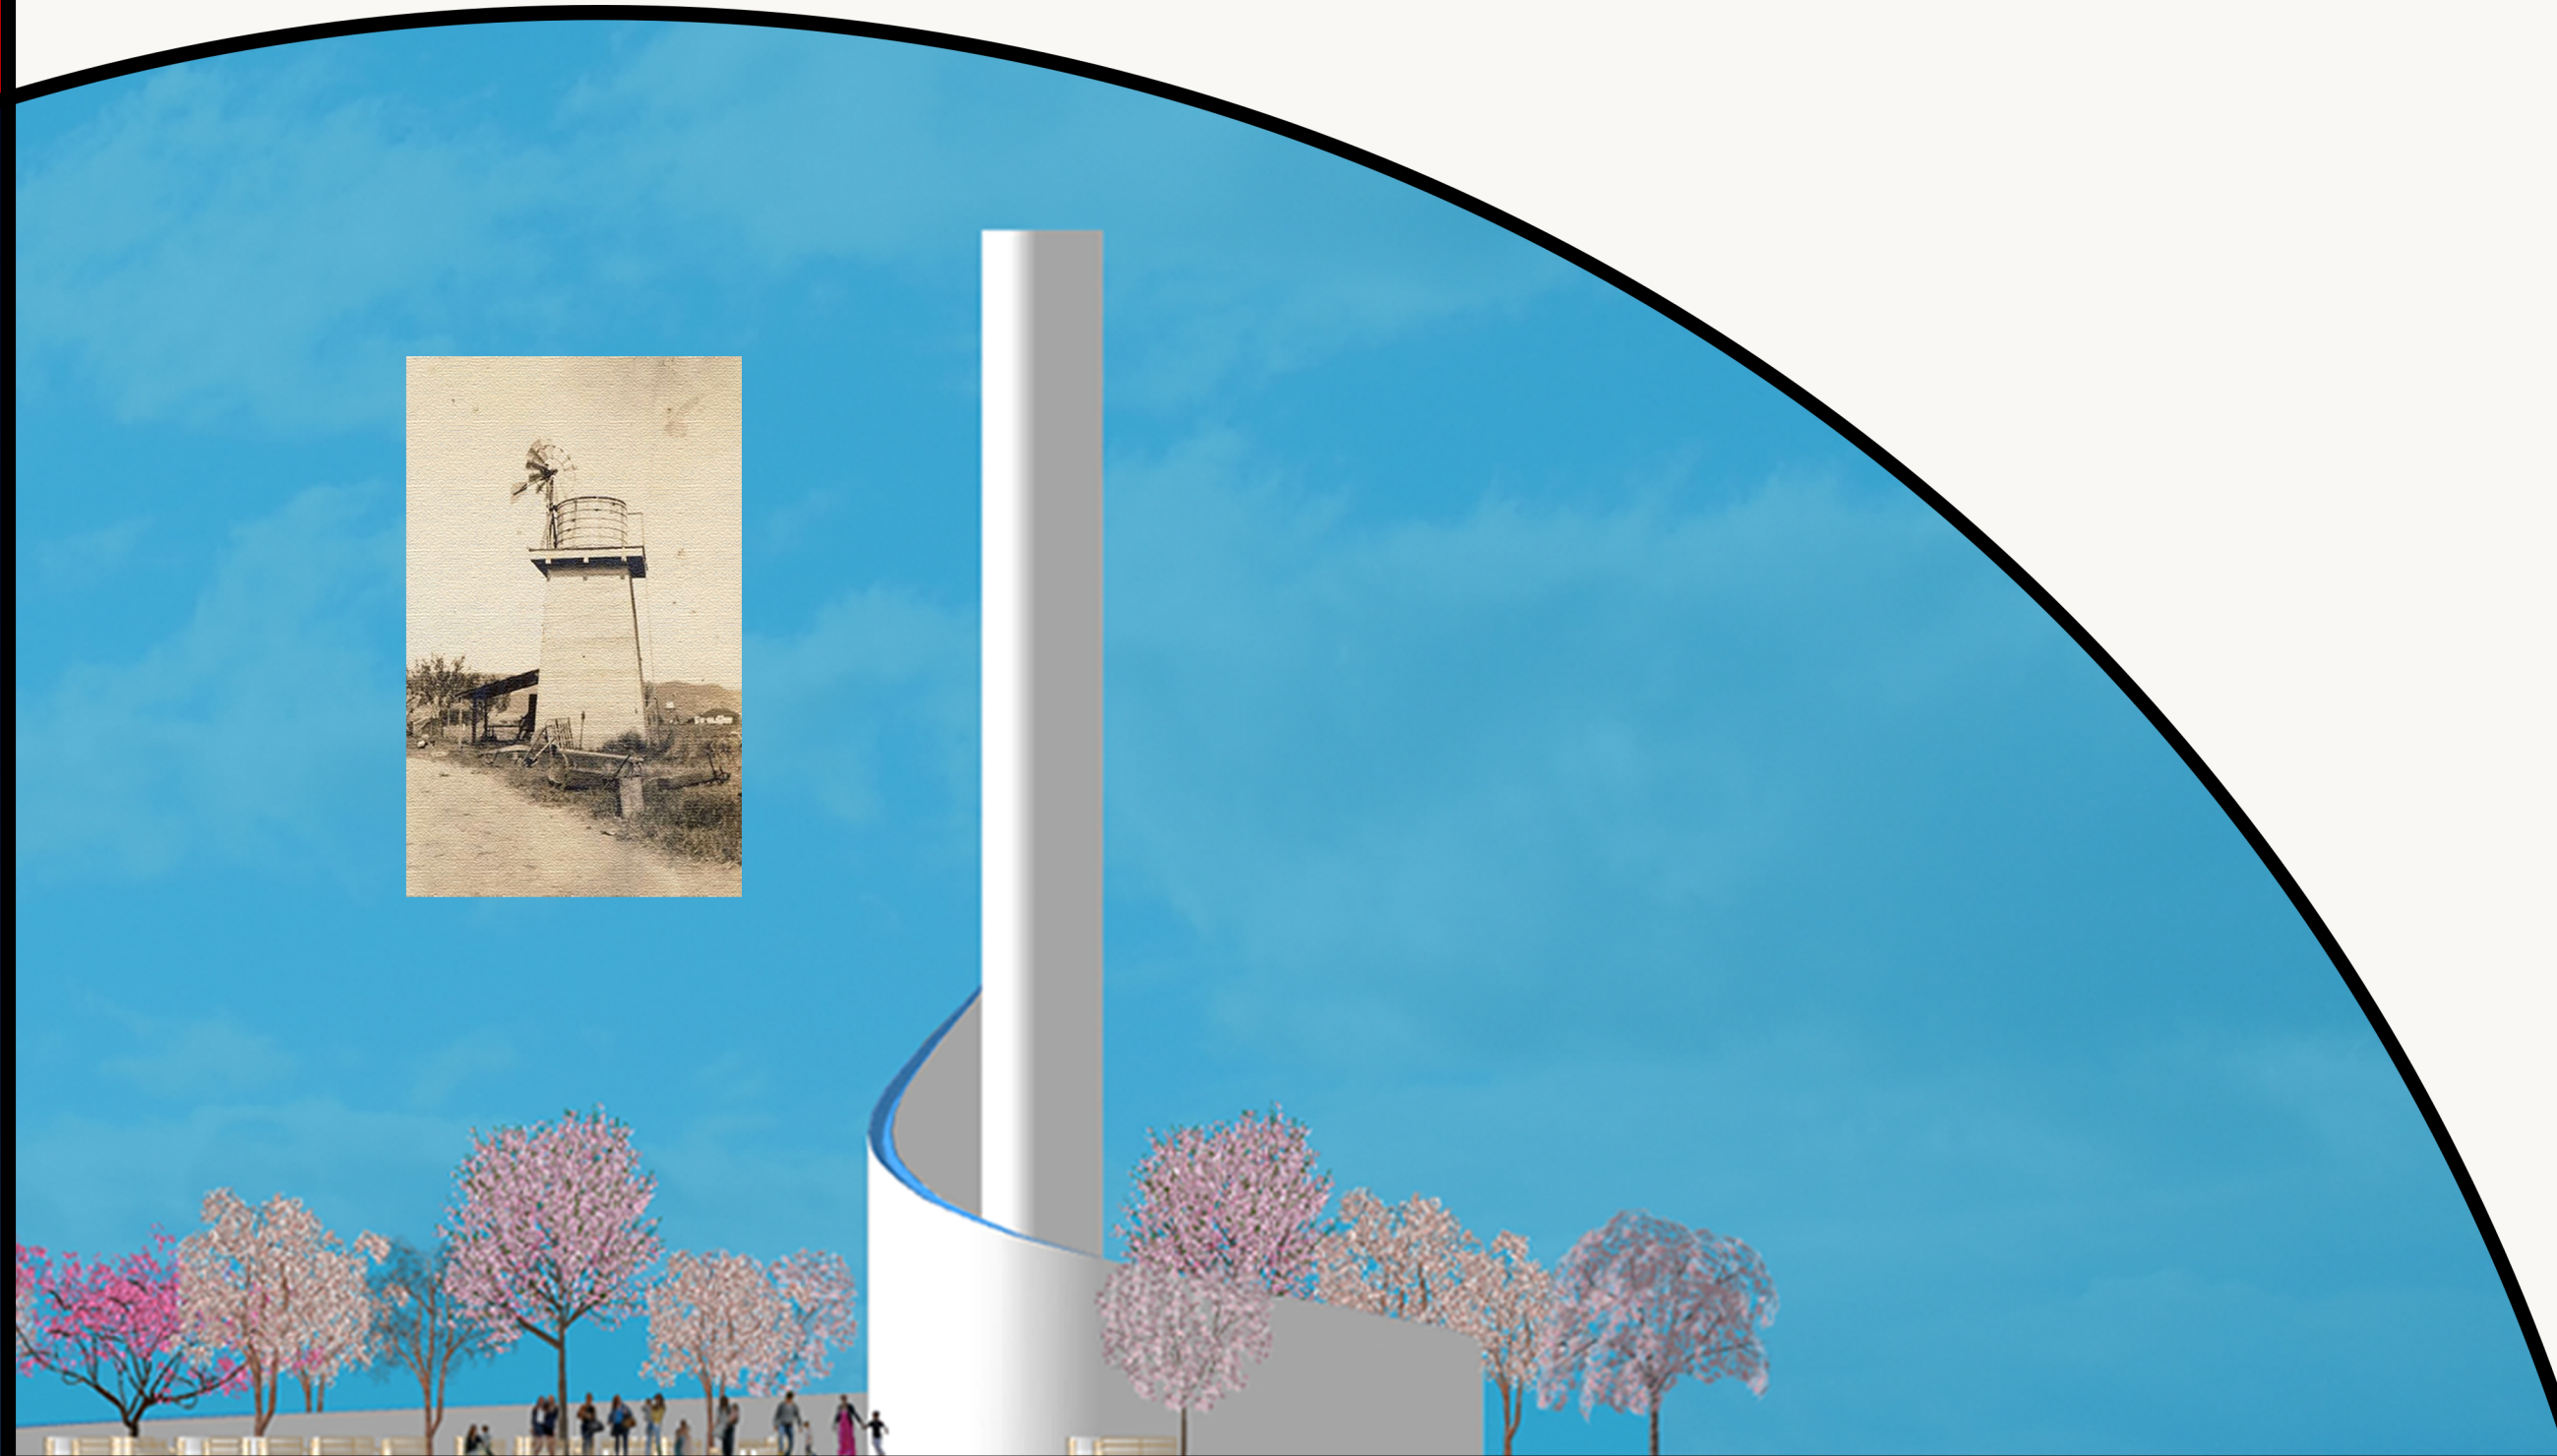

Aligned to Site

Design Below the 200' Limit

Section View
Below Ground Entrance

Spherical Transport
To Apex Observation Area

Analema Loop is a continuous path shaped in an Analema or the sun's position in the sky for the same hour of day (such as Noon) over the course of a year. Each Spherical rest stop feature is a creation by either a local artist, a landscape artist or a playground designer.

The Analema Loop has an Augmented Reality layer that is ever changing. The Main Feature is a Ring with a Holographic Projected Sphere that acts as an Oracle for the site.

California's Historic Tank Houses and the Guadalupe River are the inspiration for the continuously flowing Spiral **World Water Tower & Windmill** that serves as an outdoor fresh water aquarium and also as an international tea and coffee house in a Plum Orchard setting.

The ARC is a symbol of the beginning, the peaking and the ending of people, technologies and eras. It is also a bridging device both symbolically and physically. Bridging an era of orchards (East Site) with an era of technology (West Site) or between peoples, cultures and especially with San Jose to its various selves (World Wide Water Tower). The ARC's East Wing houses Kairos Hall, our connection to optimum timing and Opportunity and in the ARC's West Wing visitors experience, Chronos Hall, a unique space that connects us to Time itself.

Each Pyramid face is a transparent solar collector and OLED large scale display both inside and outside.