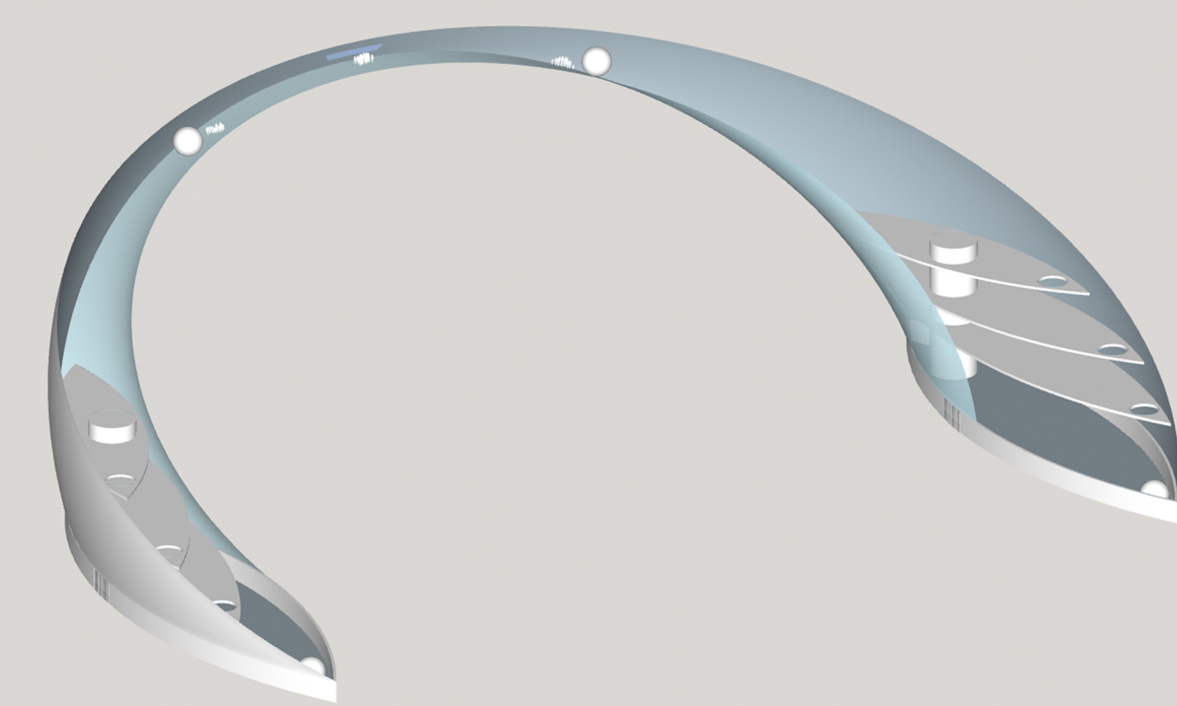

Aligned to Site

Design Below the 200' Limit

Section View
Below Ground Entrance

Spherical Transport
To Apex Observation Area

Analema Loop is a continuous path shaped in an Analema or the sun's position in the sky for the same hour of day (such as Noon) over the course of a year. Each Spherical rest stop feature is a creation by either a local artist, a landscape artist or a playground designer.

The Analema Loop has an Augmented Reality layer that is ever changing. The Main Feature is a Ring with a Holographic Projected Sphere that acts as an Oracle for the site.

California's Historic Tank Houses and the Guadalupe River are the inspiration for the continuously flowing Spiral **World Water Tower & Windmill** that serves as an outdoor fresh water aquarium and also as an international tea and coffee house in a Plum Orchard setting.

Inspired by the Diamond Cubic Structure of Silicon, The **Silicon Crystal** is a hub for meeting Entrepreneurs, seeing their creations and potentially learning how to become one. In true Silicon Valley style this is meant to be a crucible for creating the next generation of successful startups through one on one classes and competitions.

Each Pyramid face is a transparent solar collector and OLED large scale display both inside and outside.