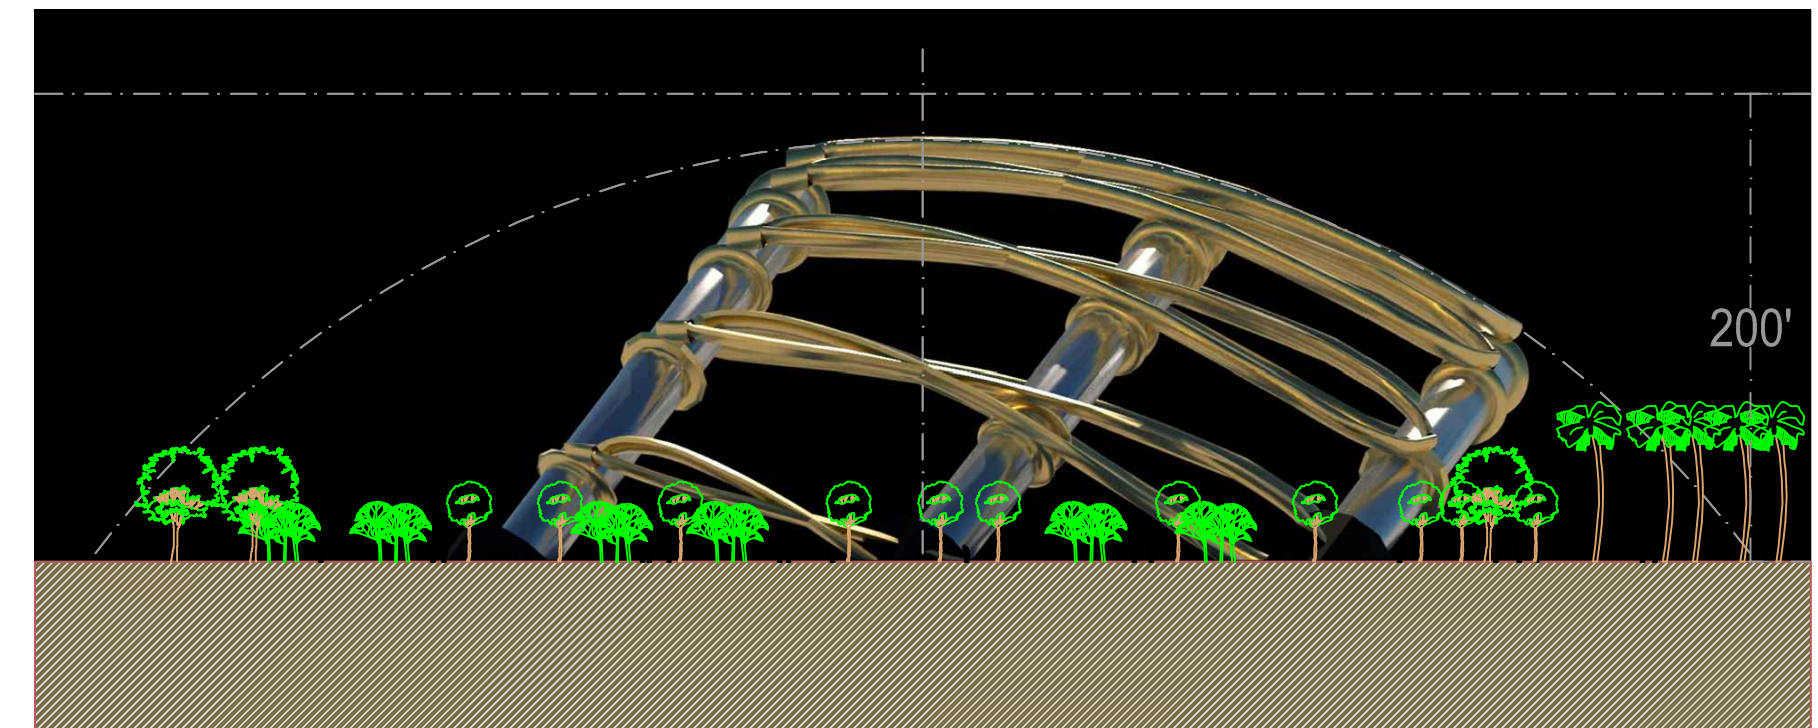

WEST ELEVATION NAUTUMN ST