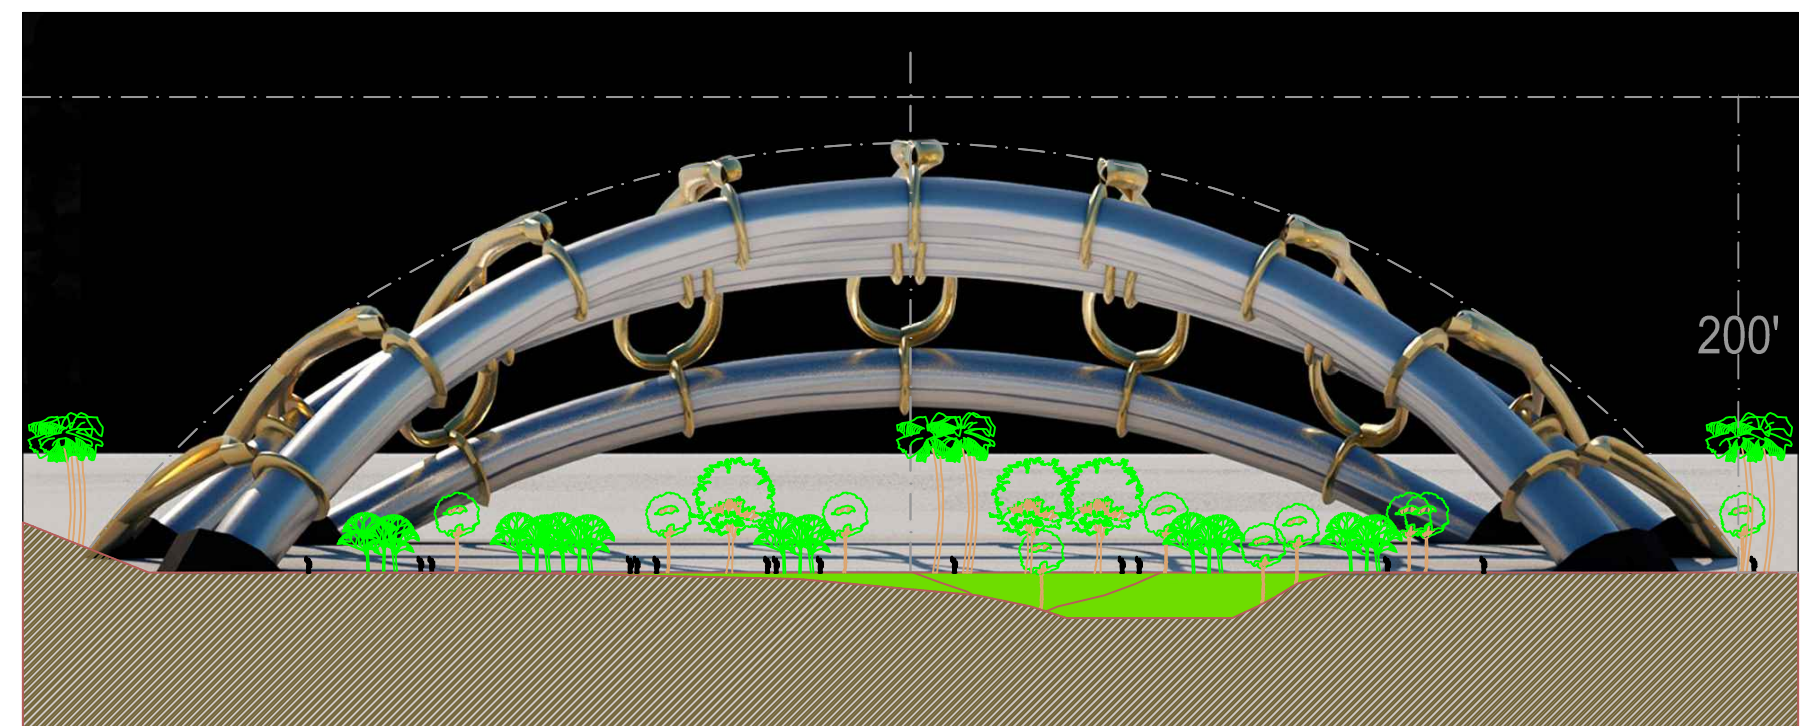

SOLARTRONICUS is mainly composed by two structural systems. Its primary structure consists of 3 arches symbolizing the summer solstice, the equinoxes & winter solstice. They also represent the interaction between SOFTWARE + HUMANWARE (Women/Men) + HARDWARE. Its secondary system is a measuring apparatus formed by a series of ANALEMMAS (plot of the position of the sun at a certain time of day at one location measured throughout the year) which happen to form the infinity symbol suggesting Silicon Valley's DNA. The mesh-like structure formed by the Analemmas, serve as a unifying factor which flows from the real SUN path to join all three wares while crossing every day on them; it symbolizes a place where time conquers all processes throughout life in motion.

The SUN as our most primary source, support and generator of life is origin of energy and dynamism that emanate vitality, power and strength; it's a deep pondering to timing activities, works, environmental control and global awareness into XXI century as umbral into the third millennium.

NORTH ELEVATION WEST SAINT JOHN ST