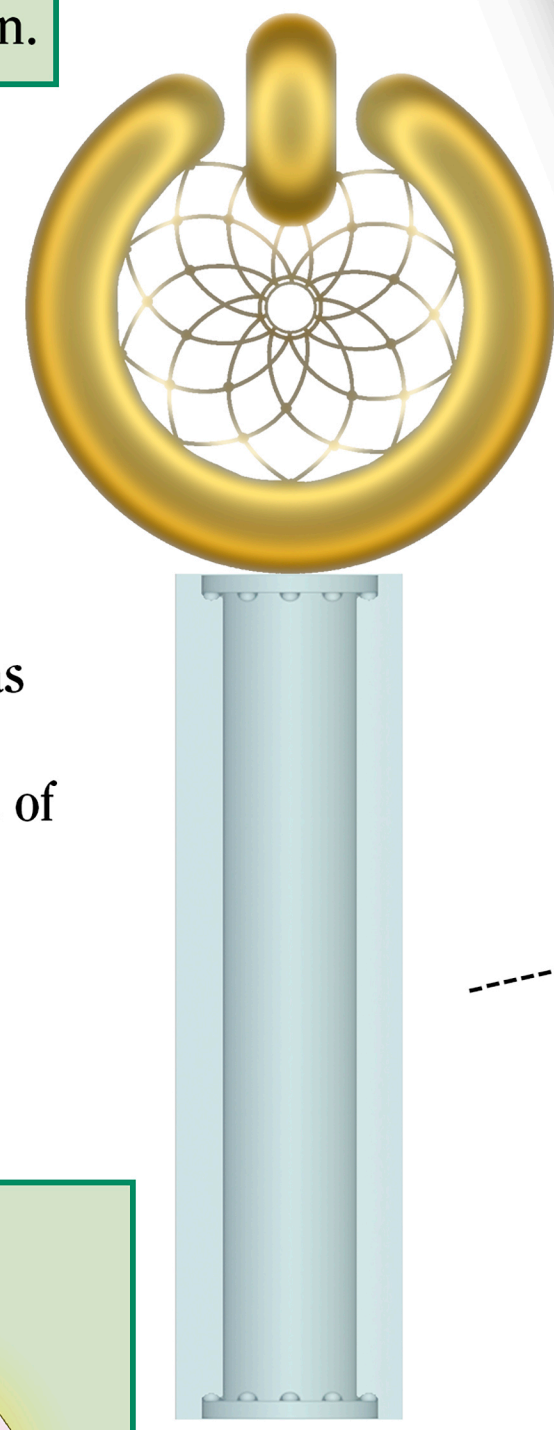

# WATERFALL

An INDOOR and an OUTDOOR WATERFALL, symbolizing the origin of water, can be experienced throughout the mountain.

# CONFLUENCE POINT: THE GOLDEN IDEA CATCHER INNOVATE

The GOLDEN IDEA CATCHER stands at the CONFLUENCE POINT. The ROTATING Dream Catcher shaped as a "POWER ON" ICON follows the SUN. It SPARKLES when visitors pass in front of MOTION CAPTORS hidden on site. It GLOWS AND SPARKLES brightly at 10 PM EVERY NIGHT, releasing the CREATIVE ENERGY that has been gathered during the day.