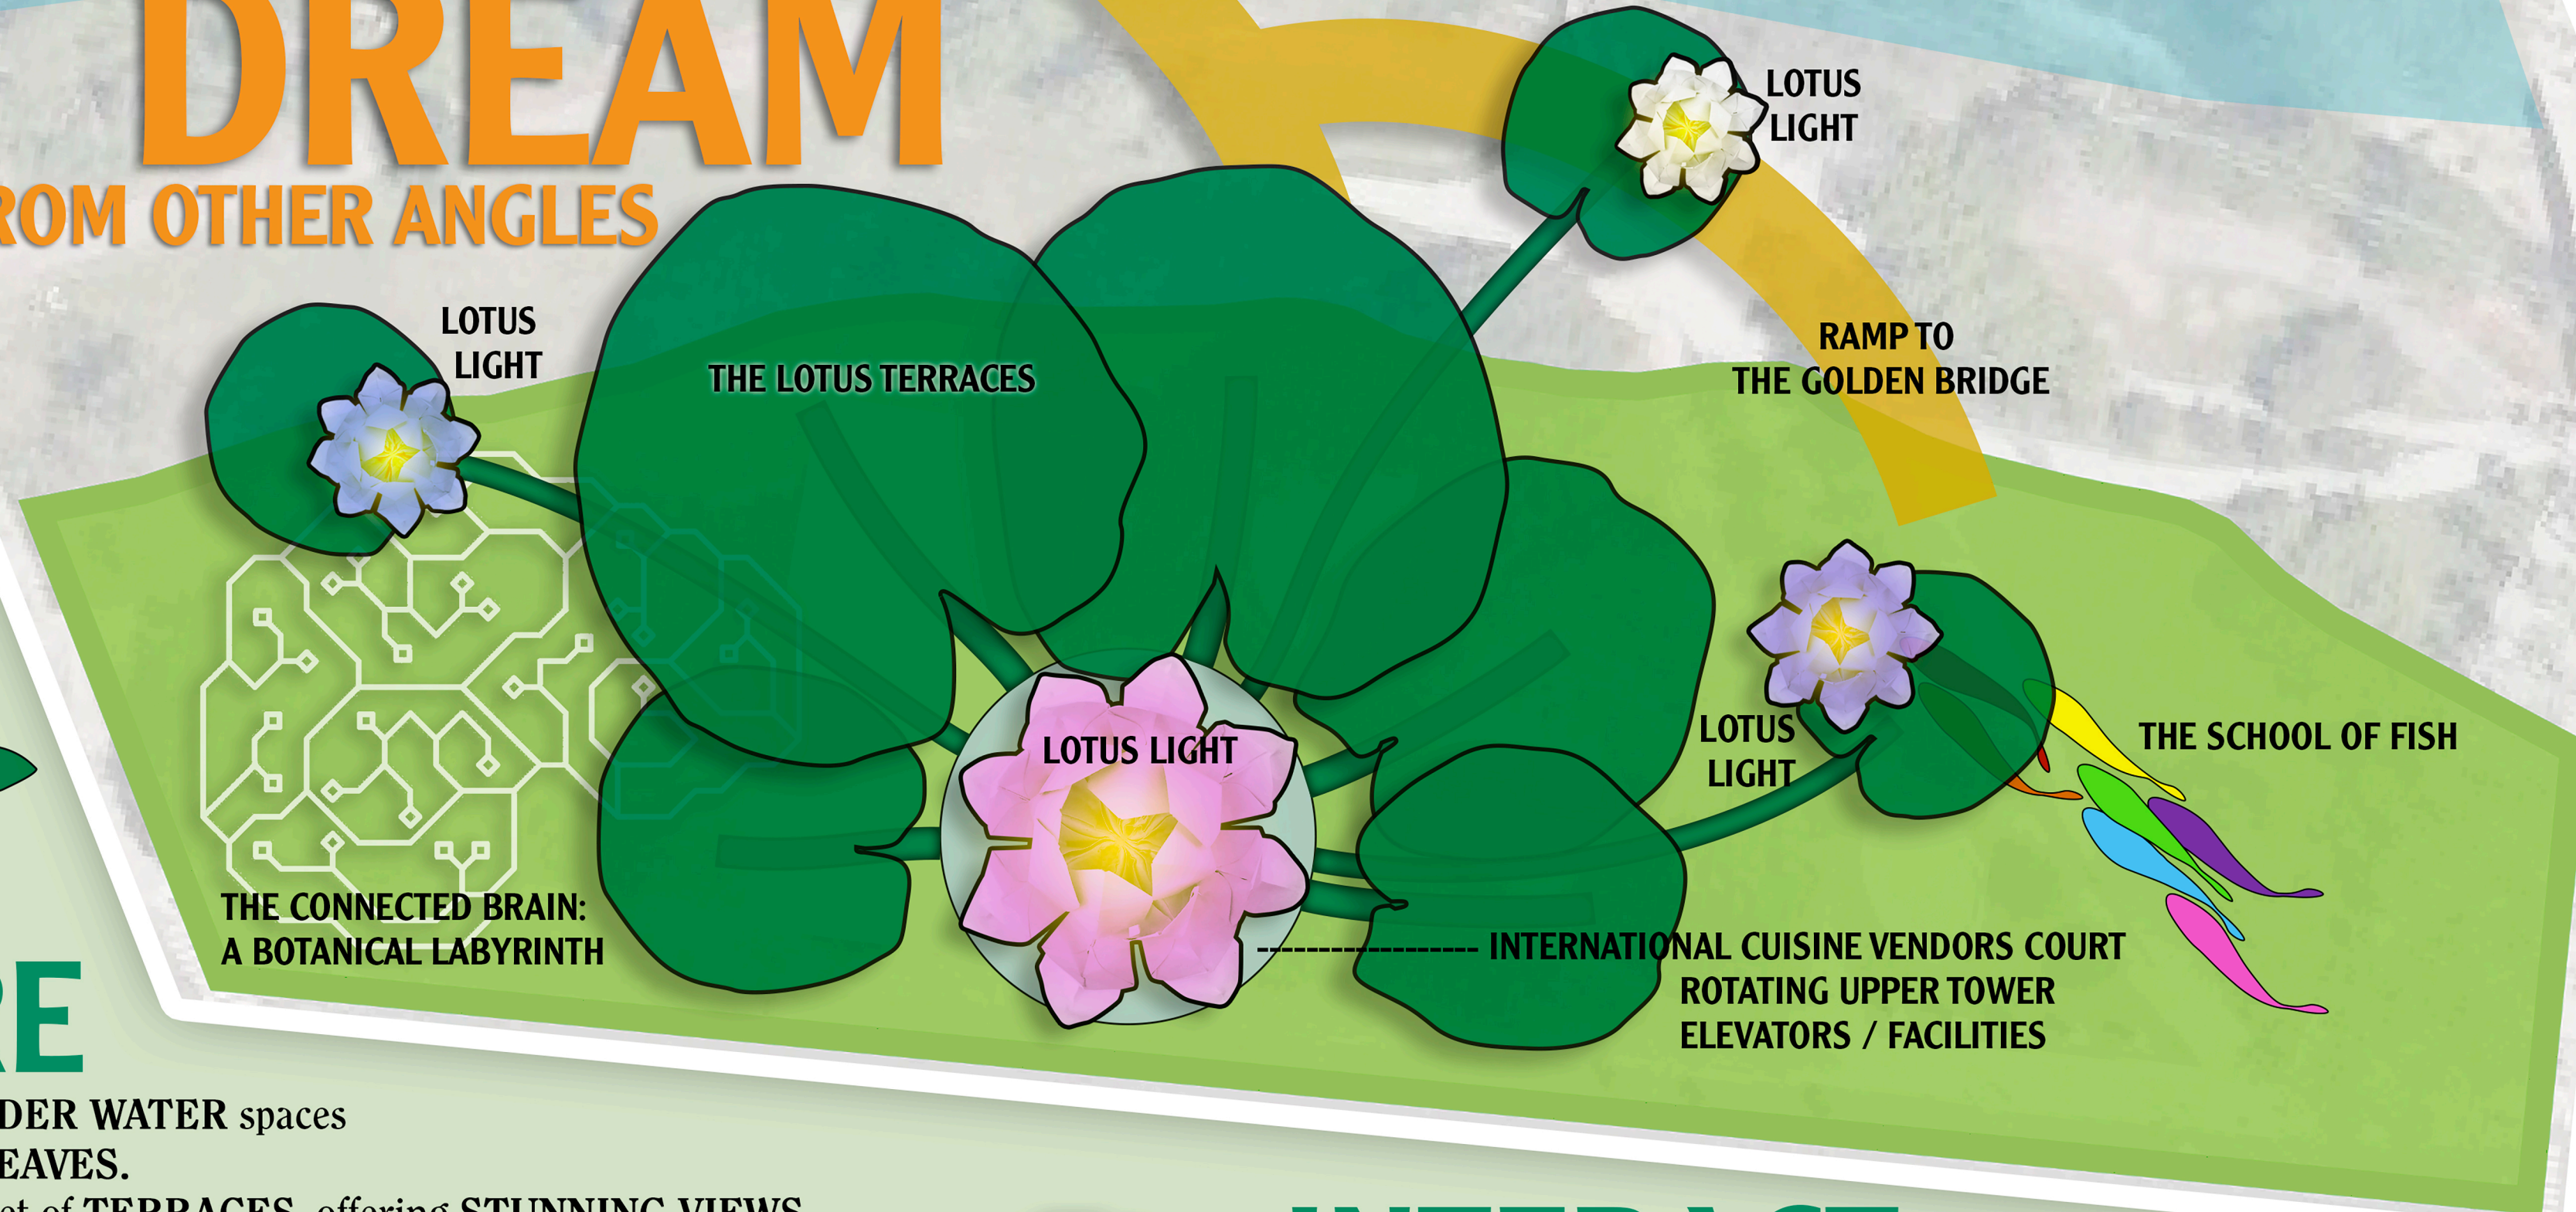

# INTERACT

The CONNECTED BRAIN is a playful botanical labyrinth / maze that offers INTERACTION WITH NATURE. Suitable for all ages.

A MODERN STRUCTURE, offers CITY VIEWS from its OBSERVATION DESK, and features BARS and UPSCALE RESTAURANTS.

# EAST SIDE: THE ENCHANTED MOUNTAIN

# WEST SIDE: THE LOTUS

# ART

The SCHOOL OF FISH is a sculpture that conveys the idea of the UNDERWATER space. 7 Salmon/Trouts swim under the Lotus Leaves.  
 - they have different textures, for a TACTILE experience,  
 - they have different colors, to promote DIVERSITY.