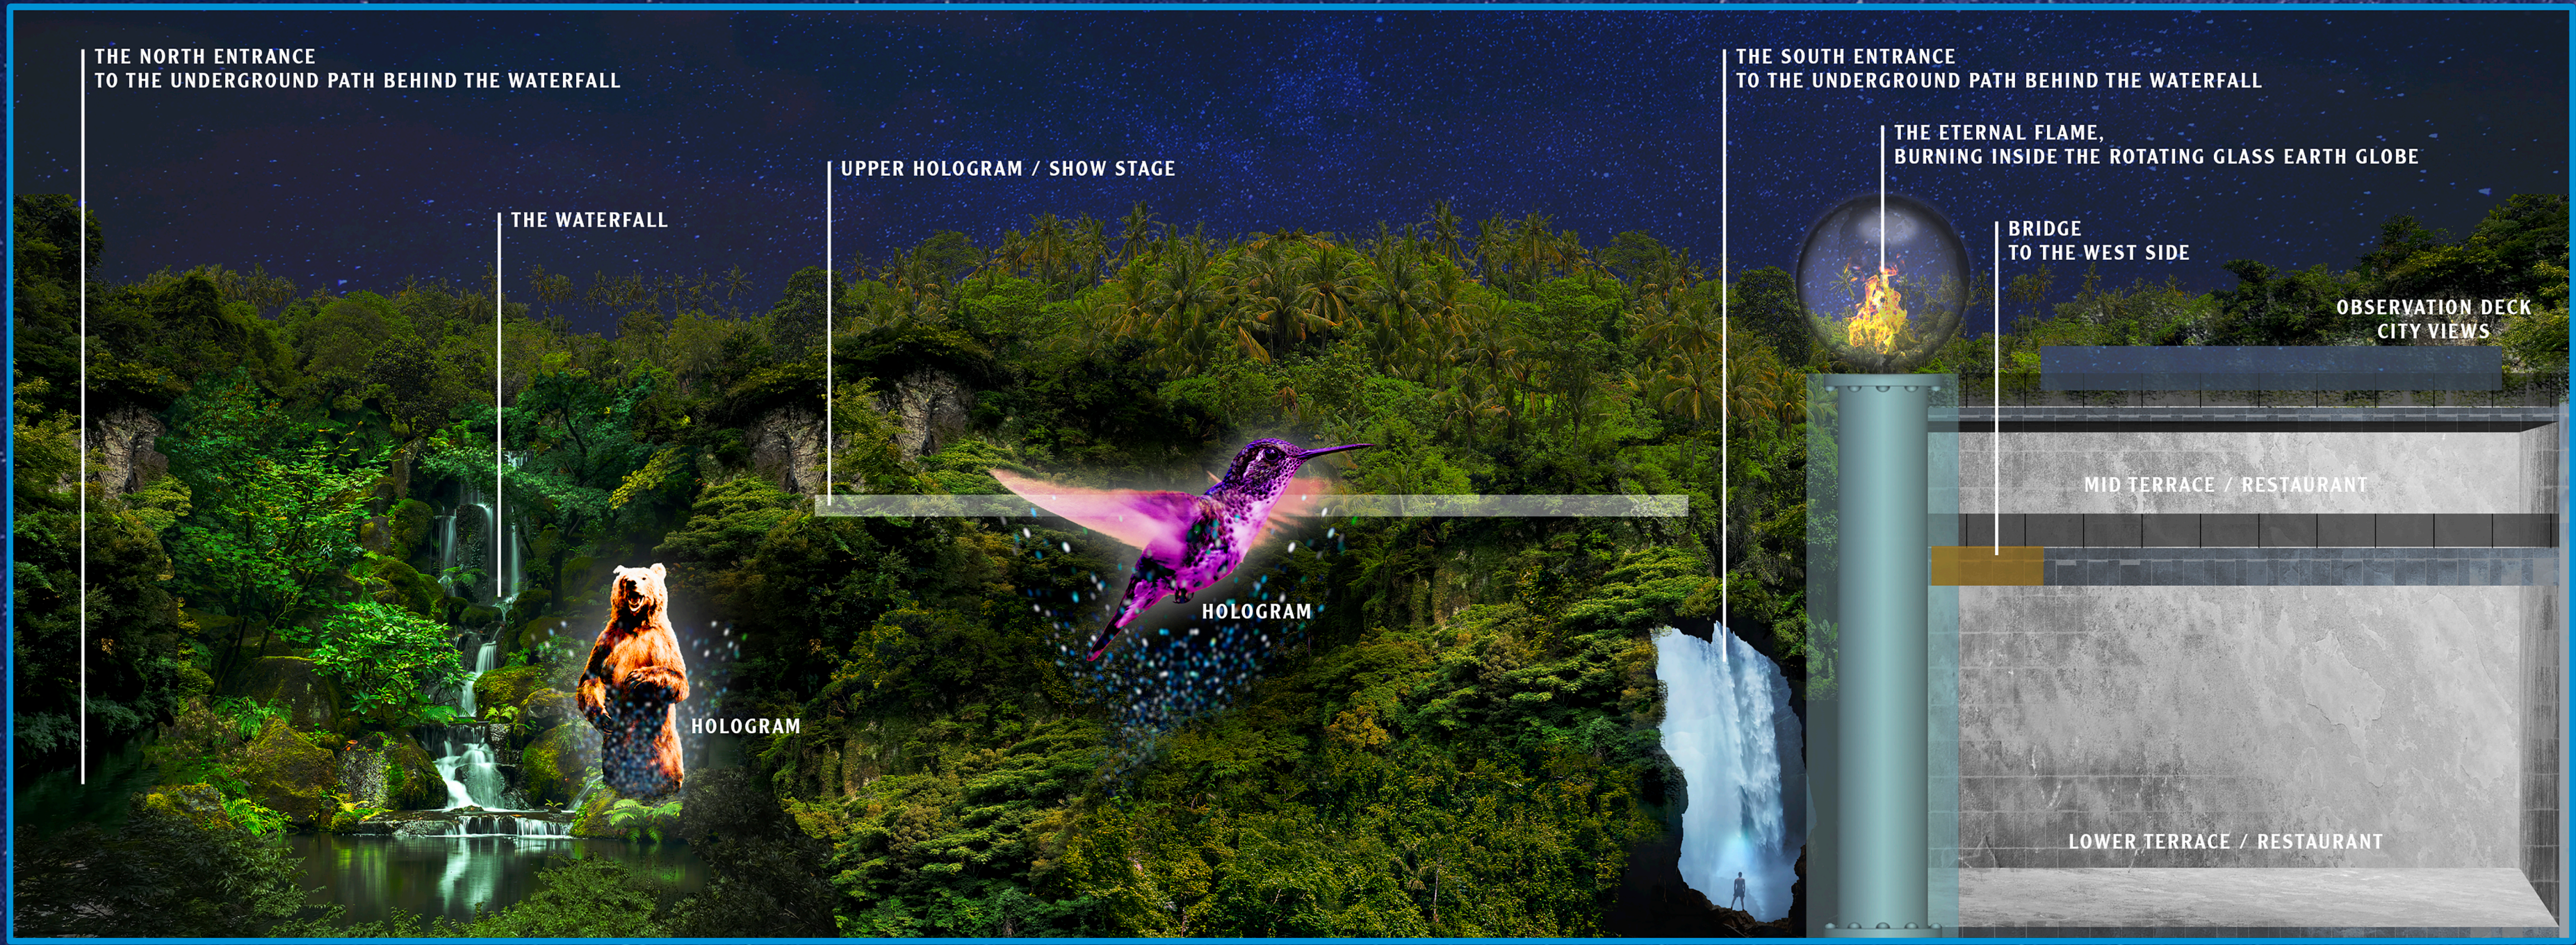

EAST SIDE: THE ENCHANTED MOUNTAIN