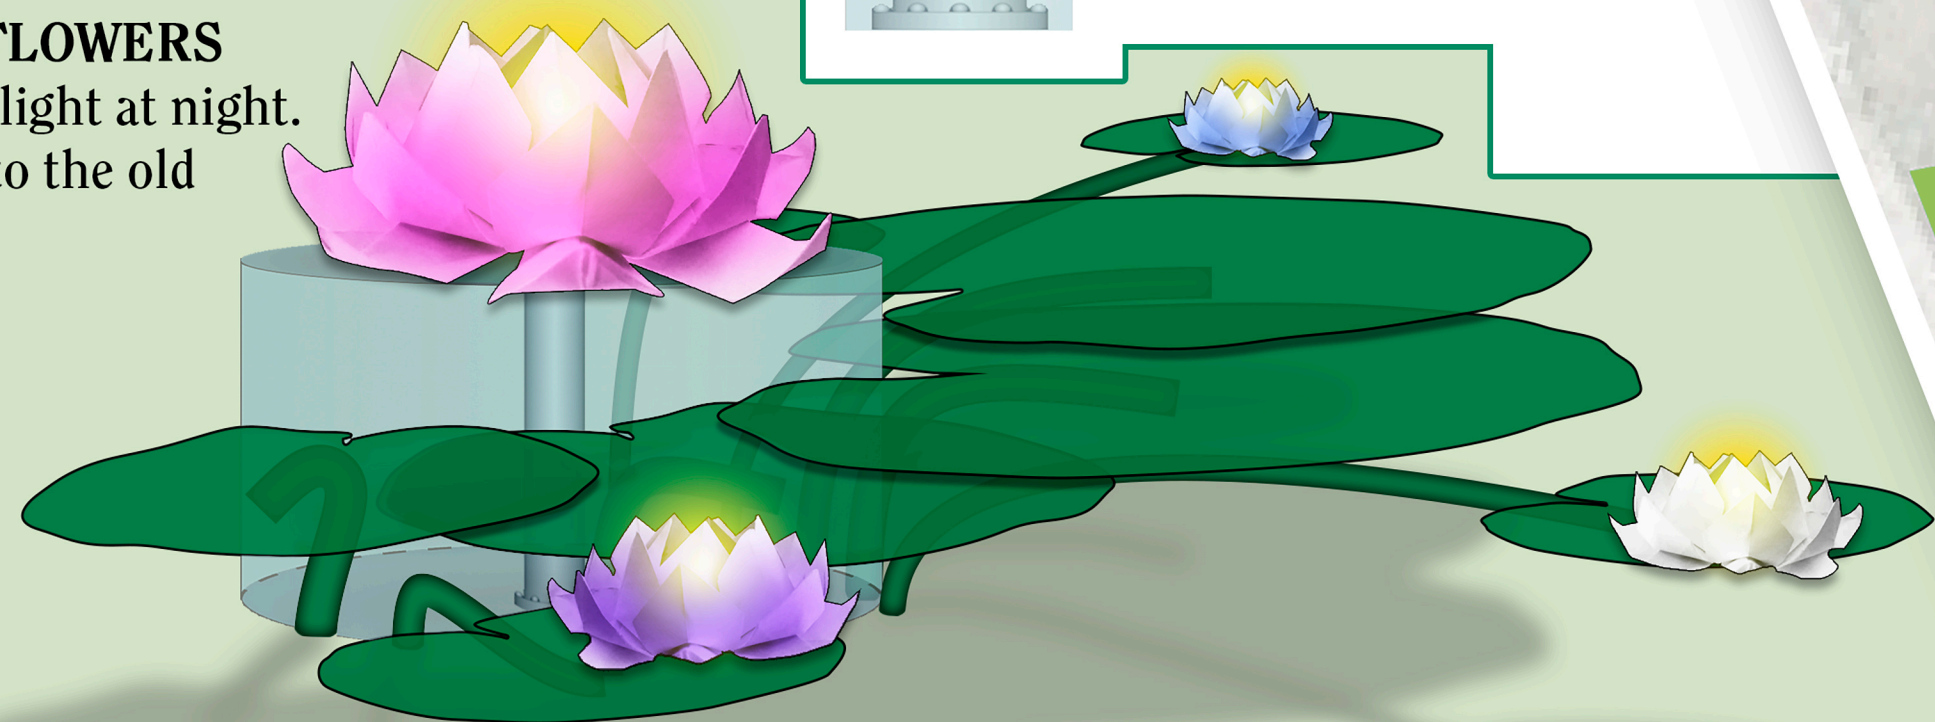

LIGHTS

The LOTUS FLOWERS provide a soft light at night. A TRIBUTE to the old Light Tower.