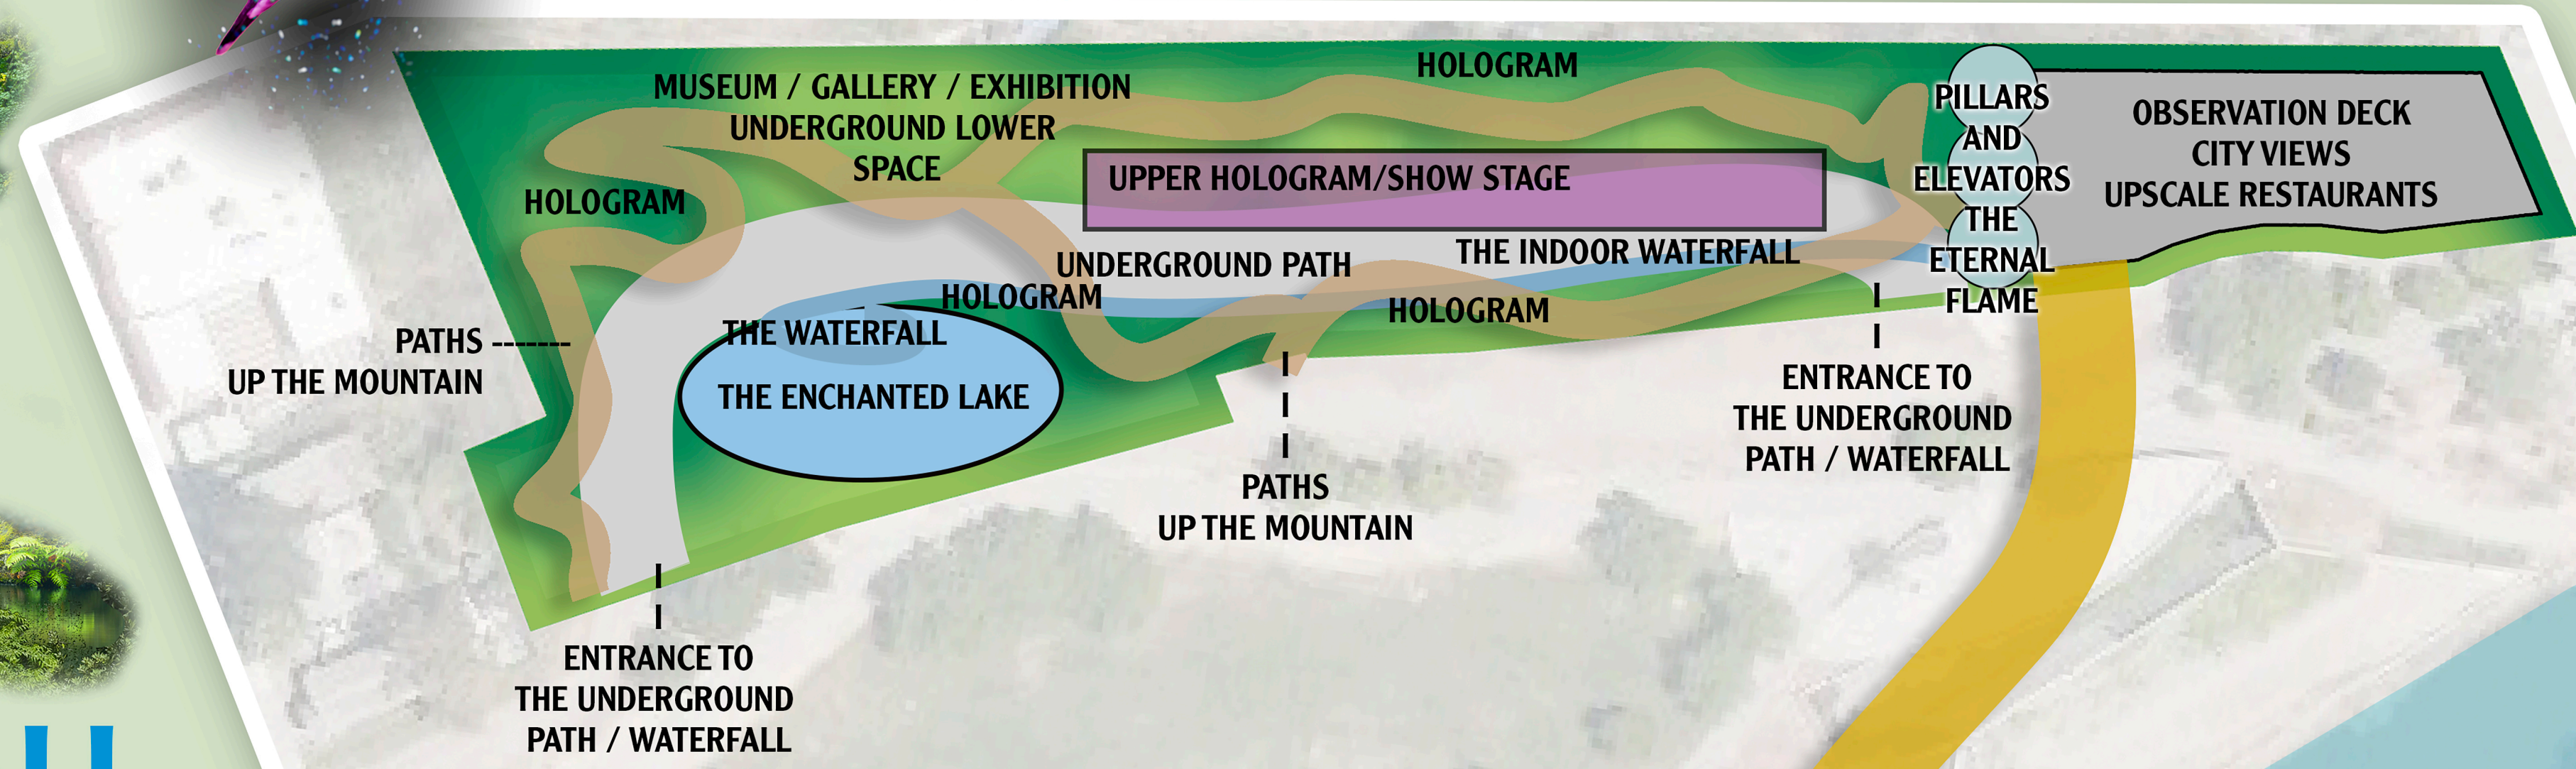

HOLOGRAMS

HOLOGRAMS, are randomly displayed all over the mountain for a MAGIC effect. A SHOW STAGE is available.