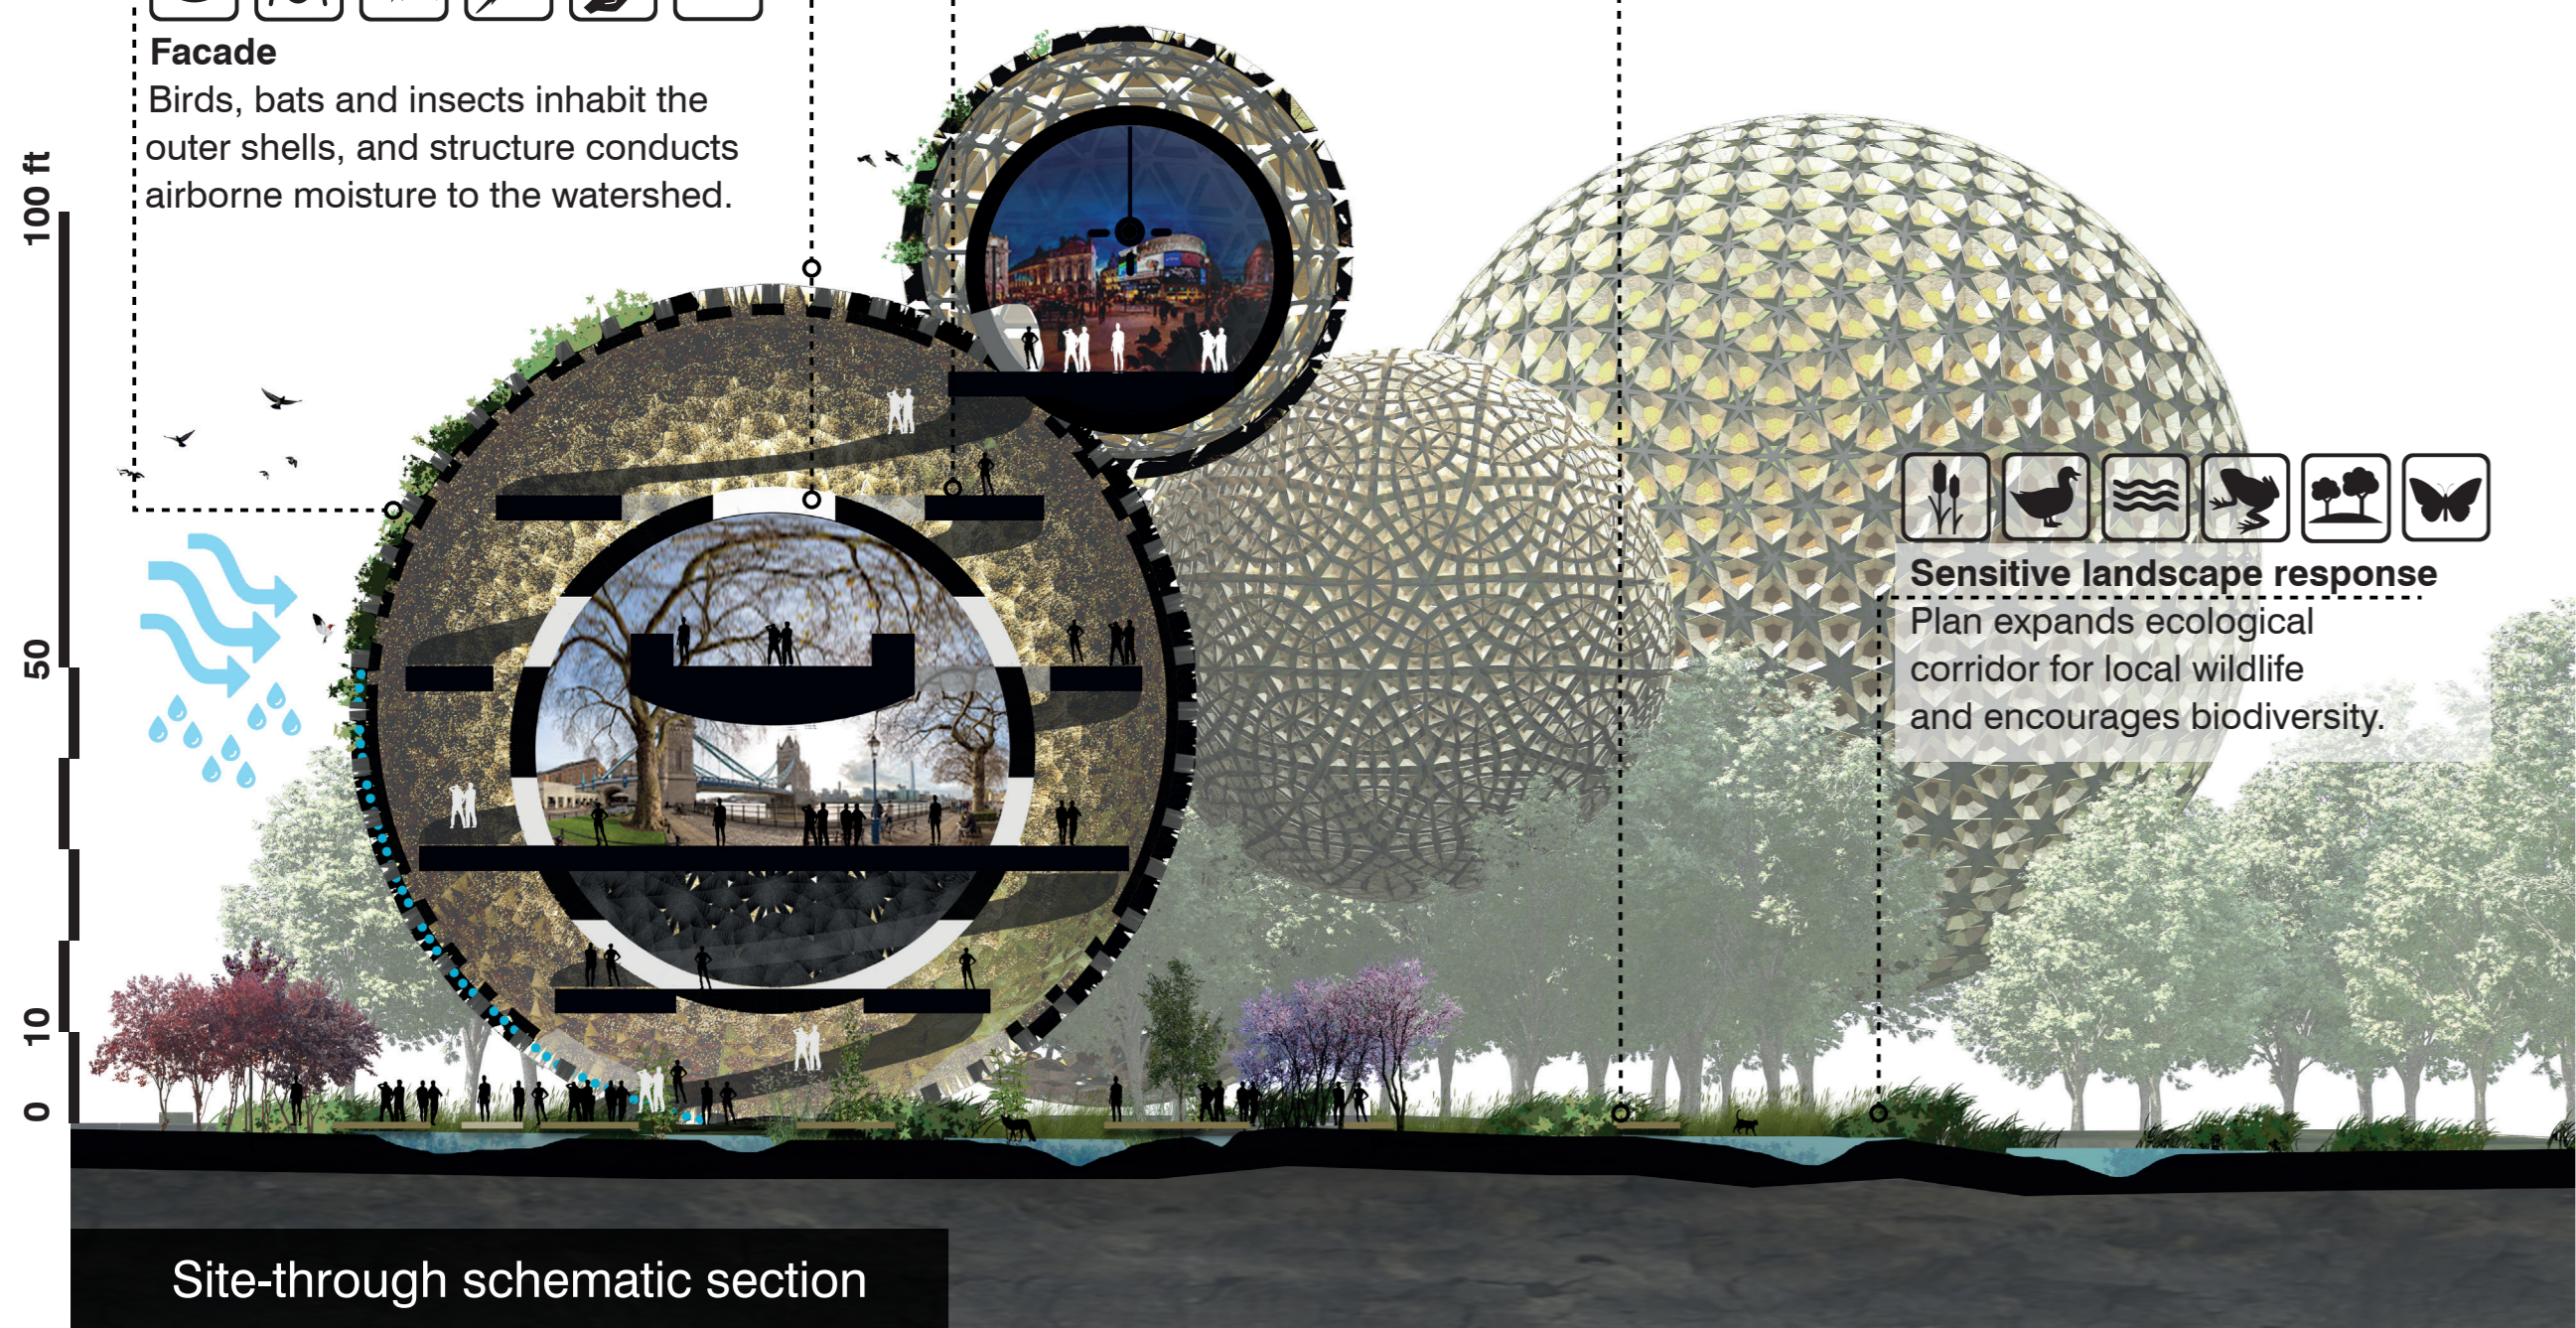

Values
Advances humanity by building relationships across borders.

Structure
Translucent skin offers spectacular views of the surrounding area. Oculus adds direct view of the sky.

Circulation and access
Spiralling pedestrian boardwalk organically connects exterior and interior spaces.

Connectivity
Elevated boardwalk extends visitor experience while protecting sensitive ecological zones.

Facade
Birds, bats and insects inhabit the outer shells, and structure conducts airborne moisture to the watershed.

Sensitive landscape response
Plan expands ecological corridor for local wildlife and encourages biodiversity.

Site-through schematic section

Photovoltaic and wind elements integrated into outer shells for energy solutions that harmonize with architecture and the environment.

Pedestrian friendly perimeter celebrates arrival experience while preserving Five Skaters, Vietnam Memorial and other legacy landmarks.

Elevated pods placed within existing clearings retain trees and allow space for more plantings.