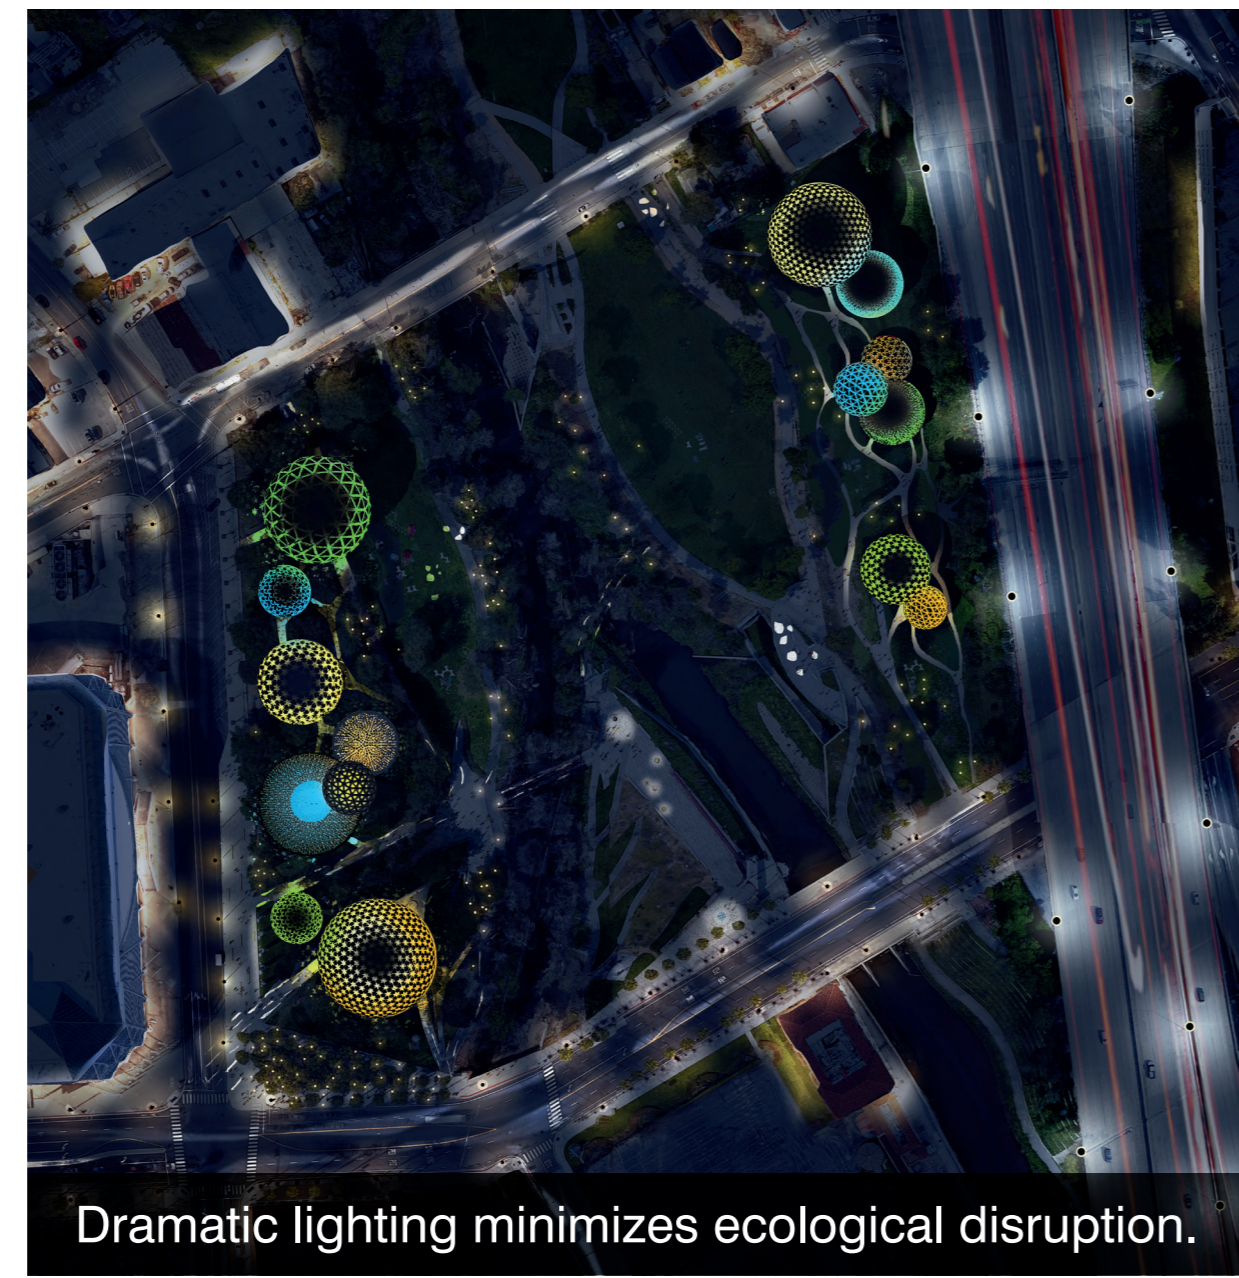

2 HELLO WORLD! Local meets global in a vibrant natural setting

Cultural islands Living with nature

Everyone knows the friendly greeting hello. To developers, **Hello World!** is their first computer program. **Hello World!** welcomes everyone yet reflects San Jose's history of inventing the future.

Leadership
Worldwide ambassador for San Jose's people, culture and businesses.

Urban Icon
Enhances skyline day and night with dramatic, low-impact lighting.

Local Service
Pedestrian access to transportation, entertainment and employment hubs.

Arts & Entertainment
Global center for performance, installations and and public events.

Future Proof
Modular construction allows upgrades and flexible repurposing in perpetuity.

Habitat Preservation
Mindful design regenerates riparian environment. On- and off-site power generation aims for net-zero energy impact.

Dramatic lighting minimizes ecological disruption.

Global Ecology
Mass telepresence encourages transportation alternatives.

Financial Sustainability
Capital campaign and flexible business model attracts long-term partners.

Values
Advances humanity by building relationships across borders.

Structure
Translucent skin offers spectacular views of the surrounding area. Oculus adds direct view of the sky.

Circulation and access
Spiralling pedestrian boardwalk organically connects exterior and interior spaces.

Connectivity
Elevated boardwalk extends visitor experience while protecting sensitive ecological zones.

Facade
Birds, bats and insects inhabit the outer shells, and structure conducts airborne moisture to the watershed.

Sensitive landscape response
Plan expands ecological corridor for local wildlife and encourages biodiversity.