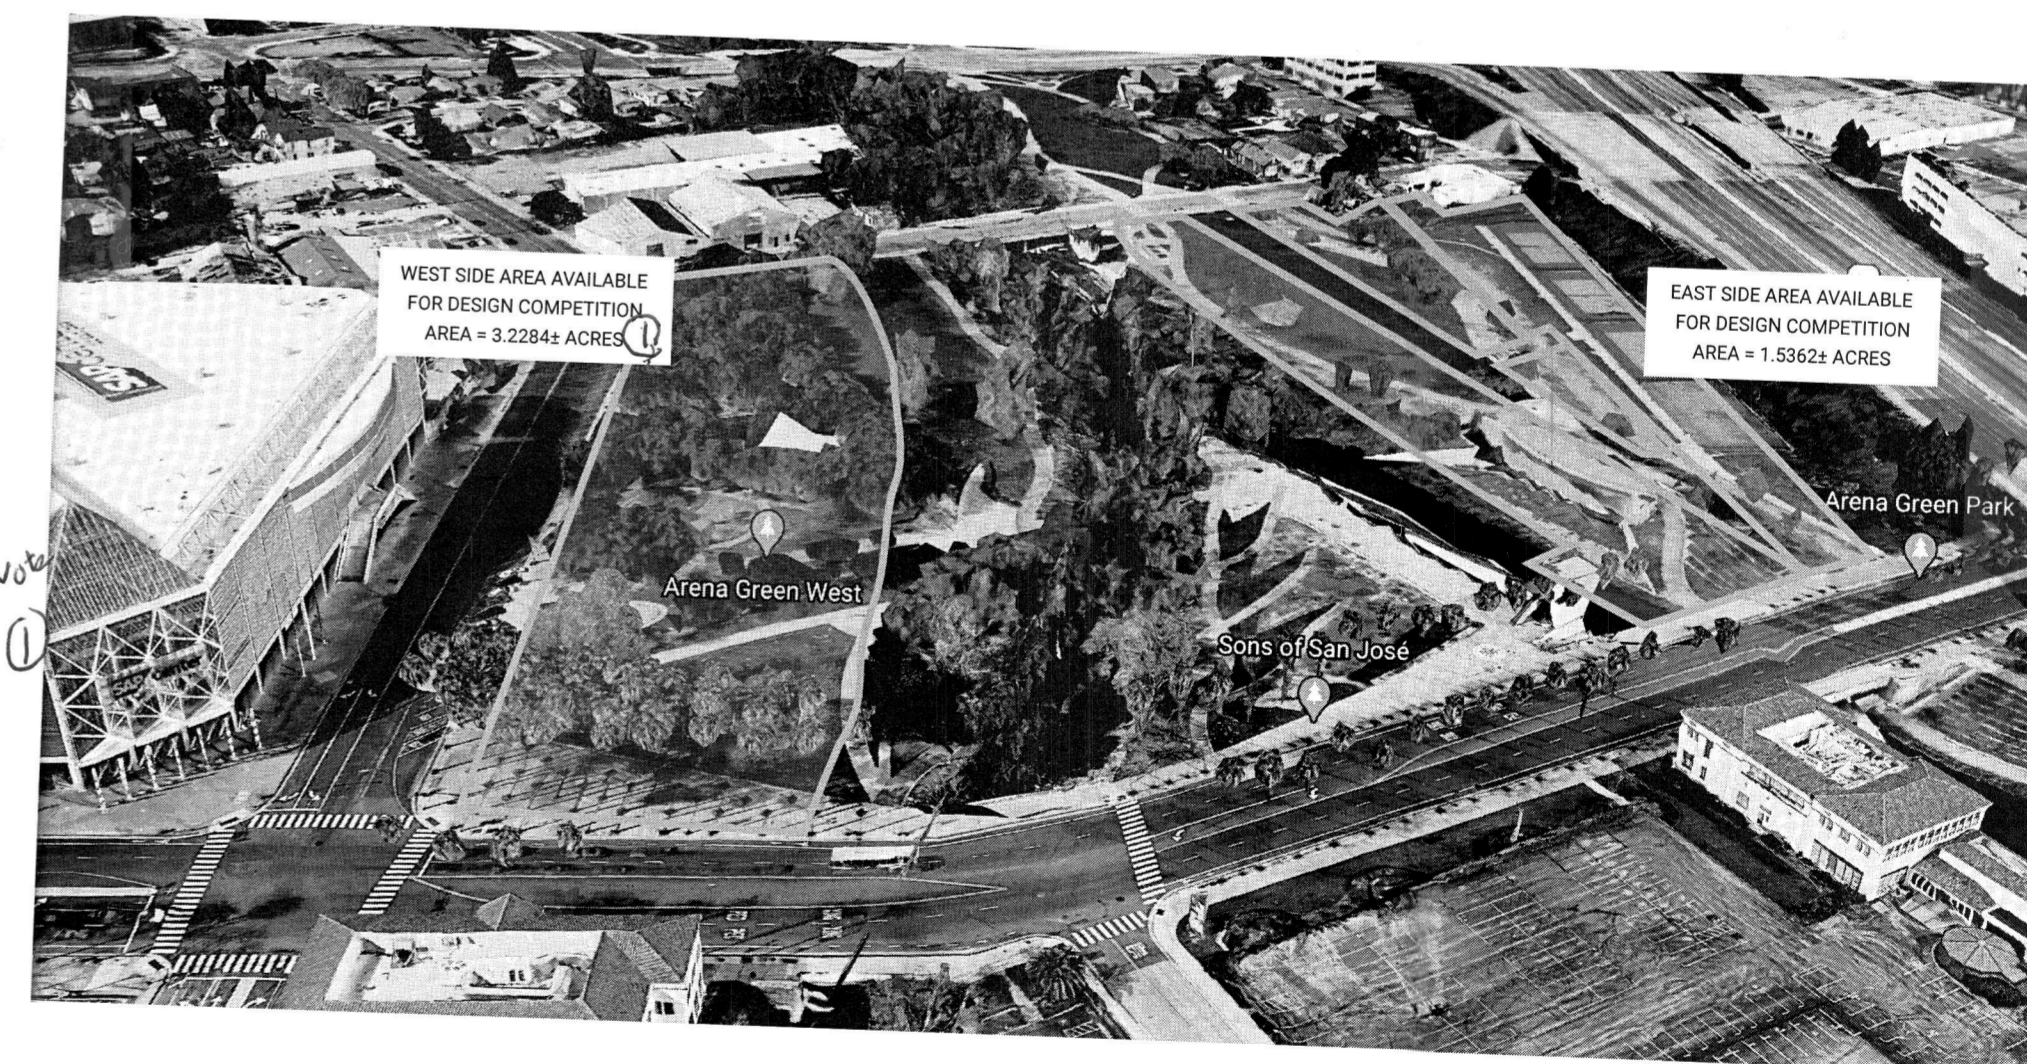

- NOTES
- (1) Tower - ARENA GREEN WEST
  - (2) SKATERS ARE NOT TOUCHED
  - (3) FOUR ENTRANCES (E, W, N, S)
  - (4) BENCHES ON EITHER SIDE OF ENTRANCES

ARENA GREEN SITE MAP

AREA AVAILABLE FOR DESIGN COMPETITION
  OWNED IN FEE BY S.C.V.W.D.

SAP

Street

### ARENA GREEN SITE MAP

AREA AVAILABLE FOR DESIGN COMPETITION
  OWNED IN FEE BY S.C.V.W.D.

STREET