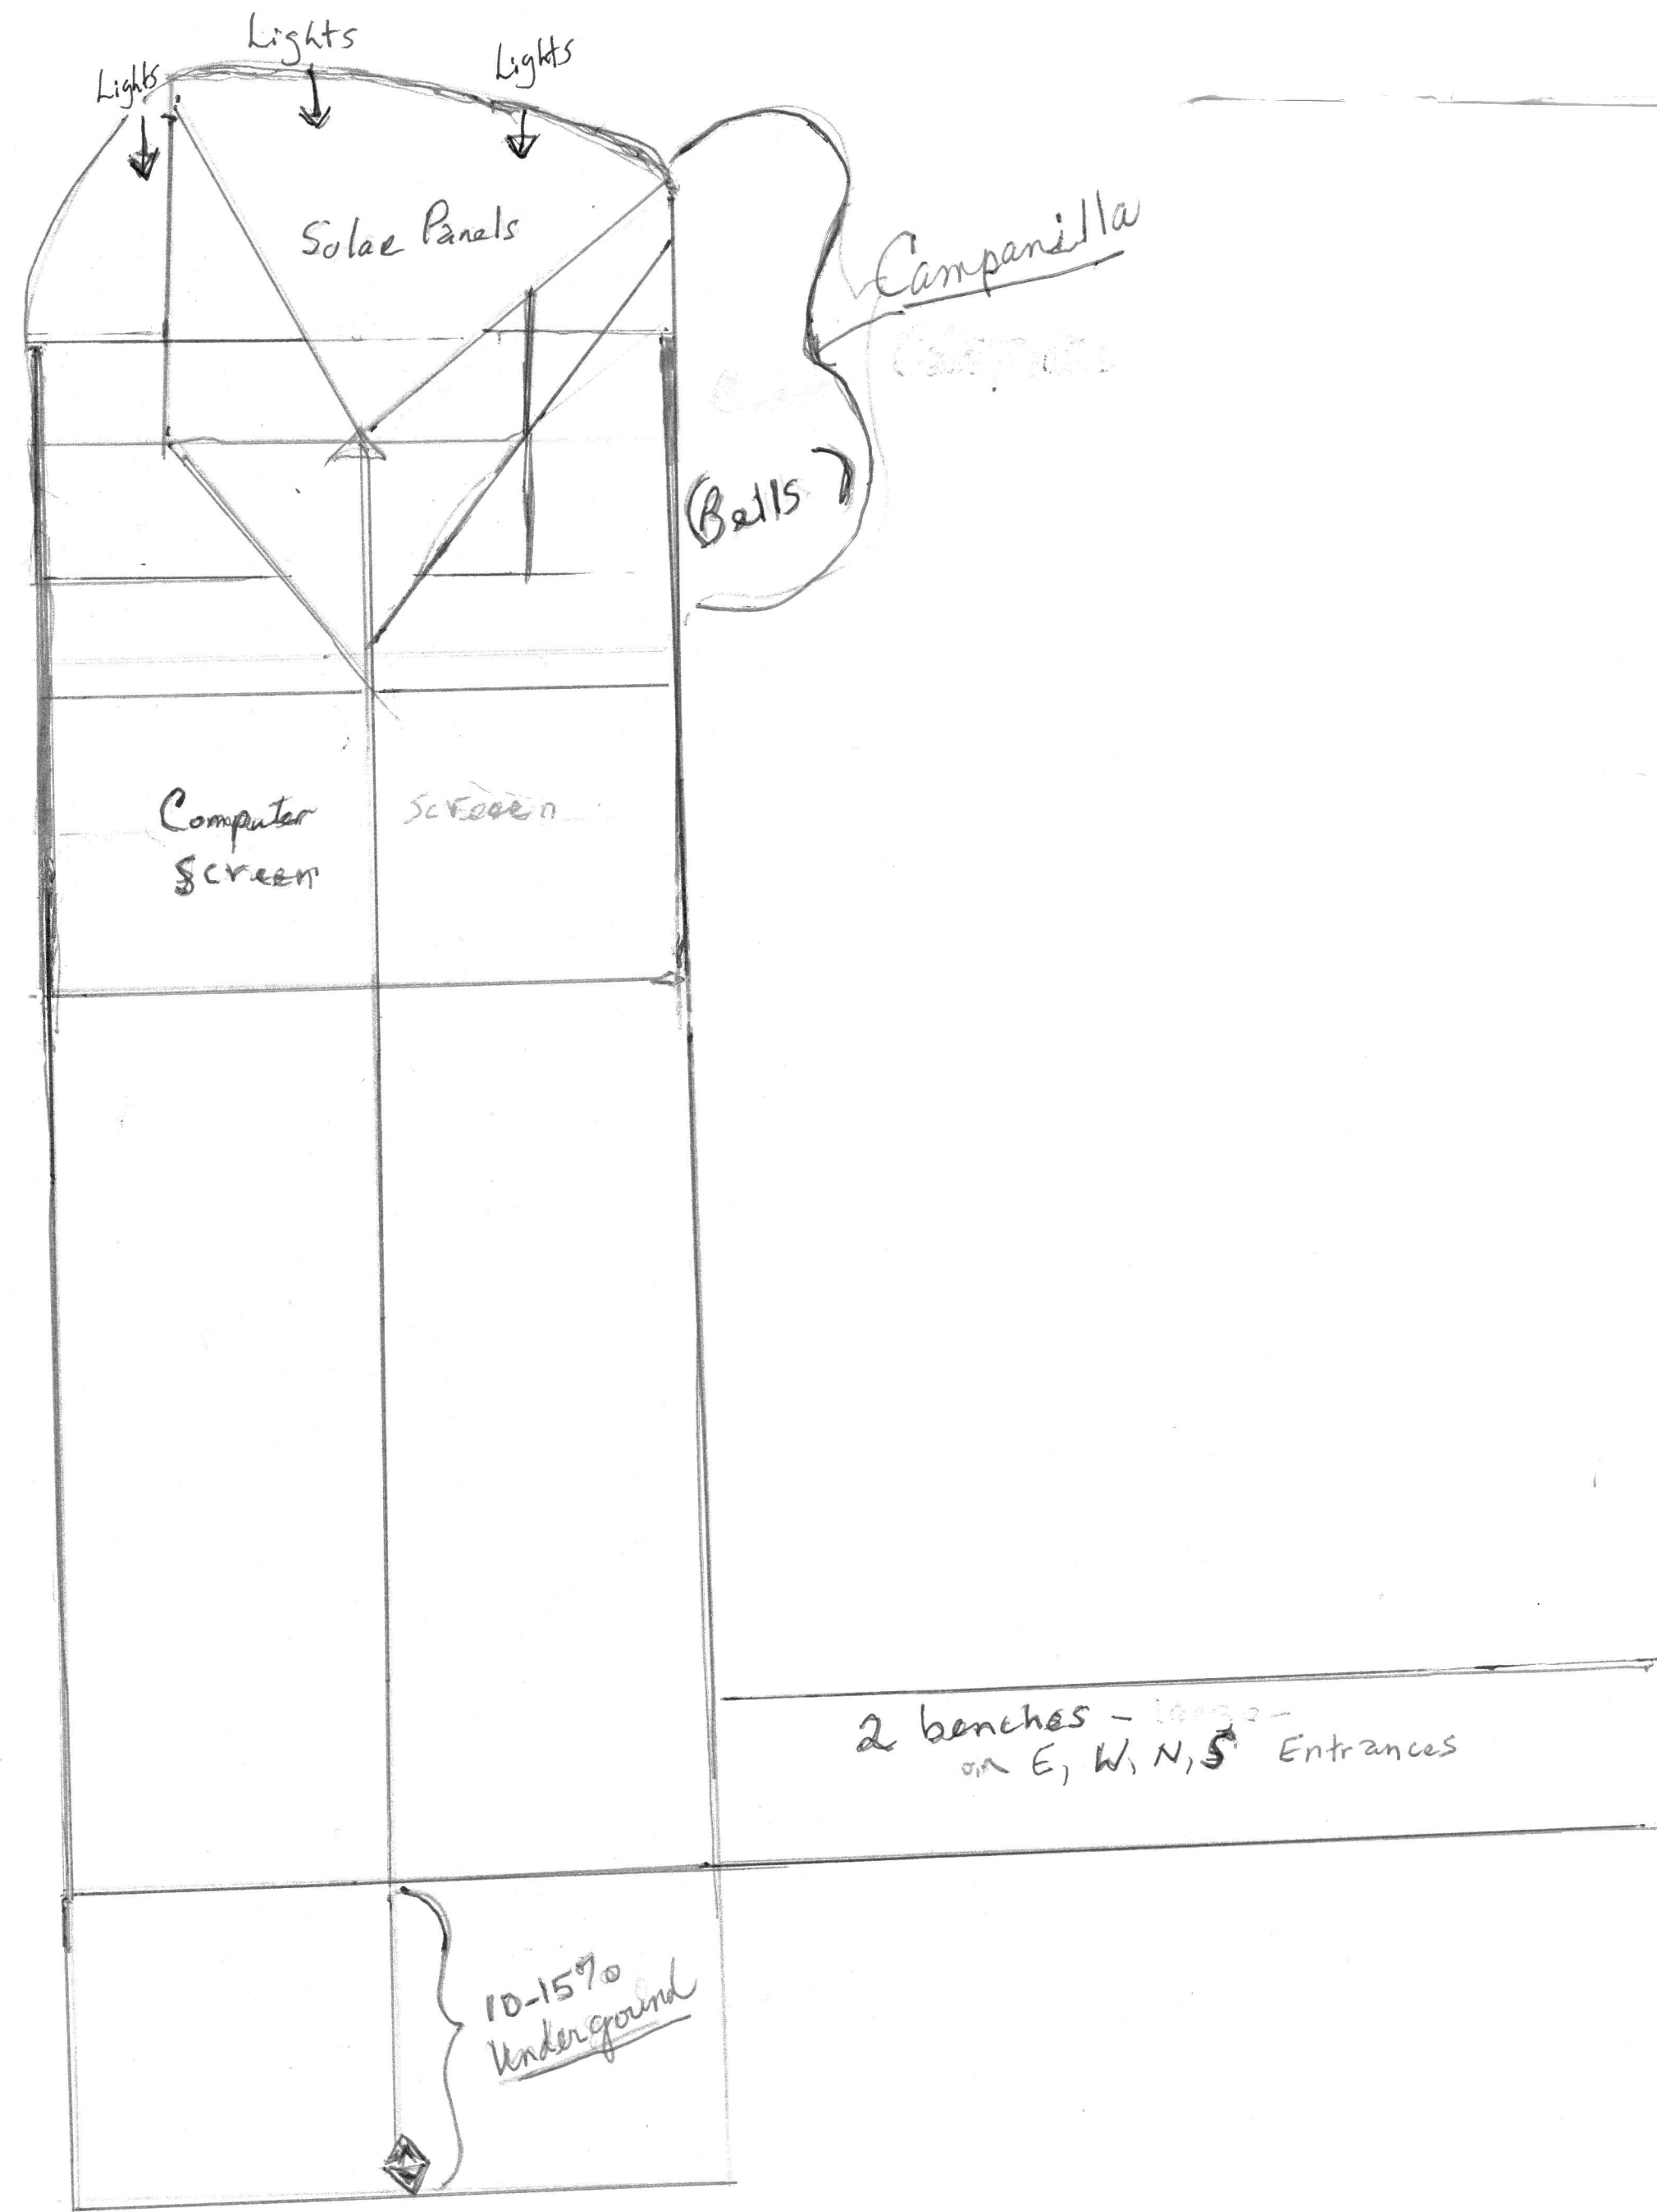

SAP

Street

ARENA GREEN SITE MAP

AREA AVAILABLE FOR DESIGN COMPETITION
 OWNED IN FEE BY S.C.V.W.D.

STREET