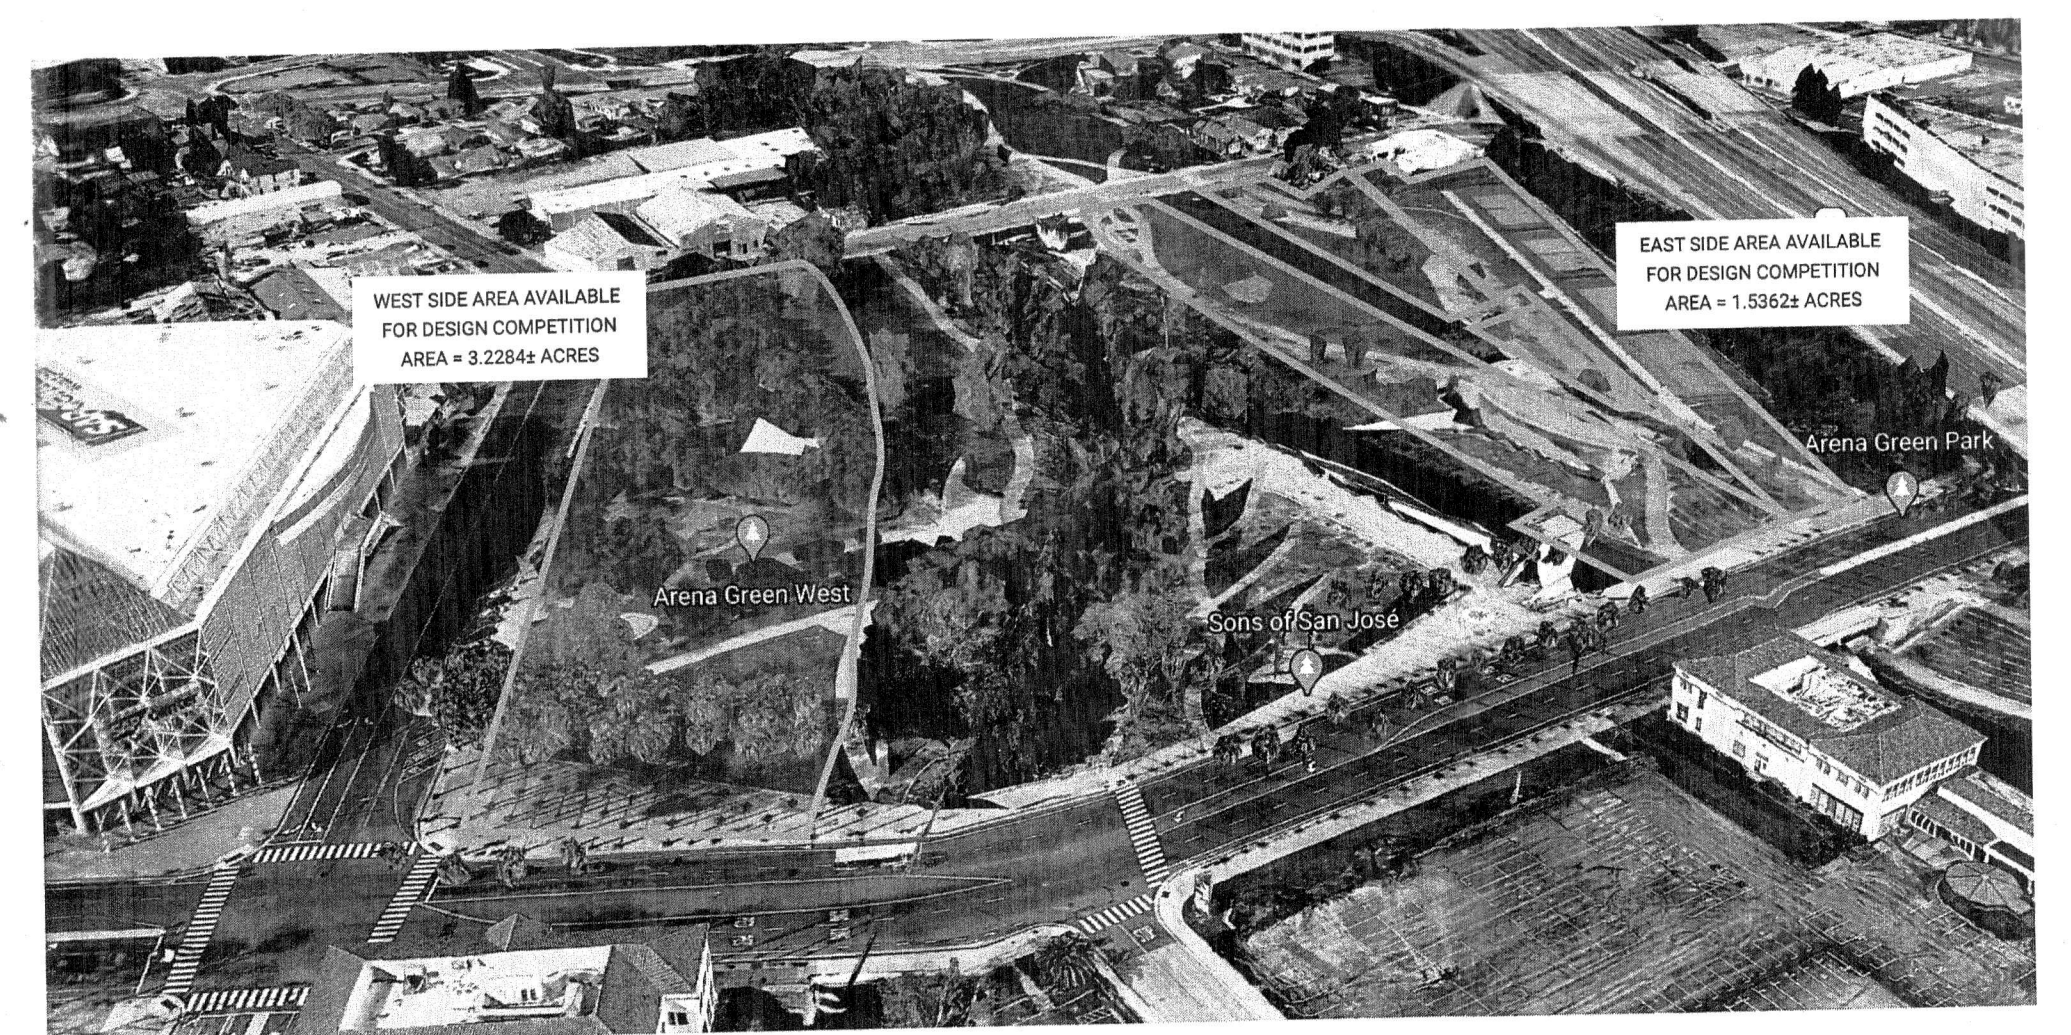

- NOTES
- (1) Tower - ARENA GREEN WEST
  - (2) SKATERS ARE NOT TOUCHED
  - (3) FOUR ENTRANCES (E, W, N, S)
  - (4) BENCHES ON EITHER SIDE OF ENTRANCES

ARENA GREEN SITE MAP

AREA AVAILABLE FOR DESIGN COMPETITION
  OWNED IN FEE BY S.C.V.W.D.

SAP

Street

### ARENA GREEN SITE MAP

AREA AVAILABLE FOR DESIGN COMPETITION
  OWNED IN FEE BY S.C.V.W.D.

STREET