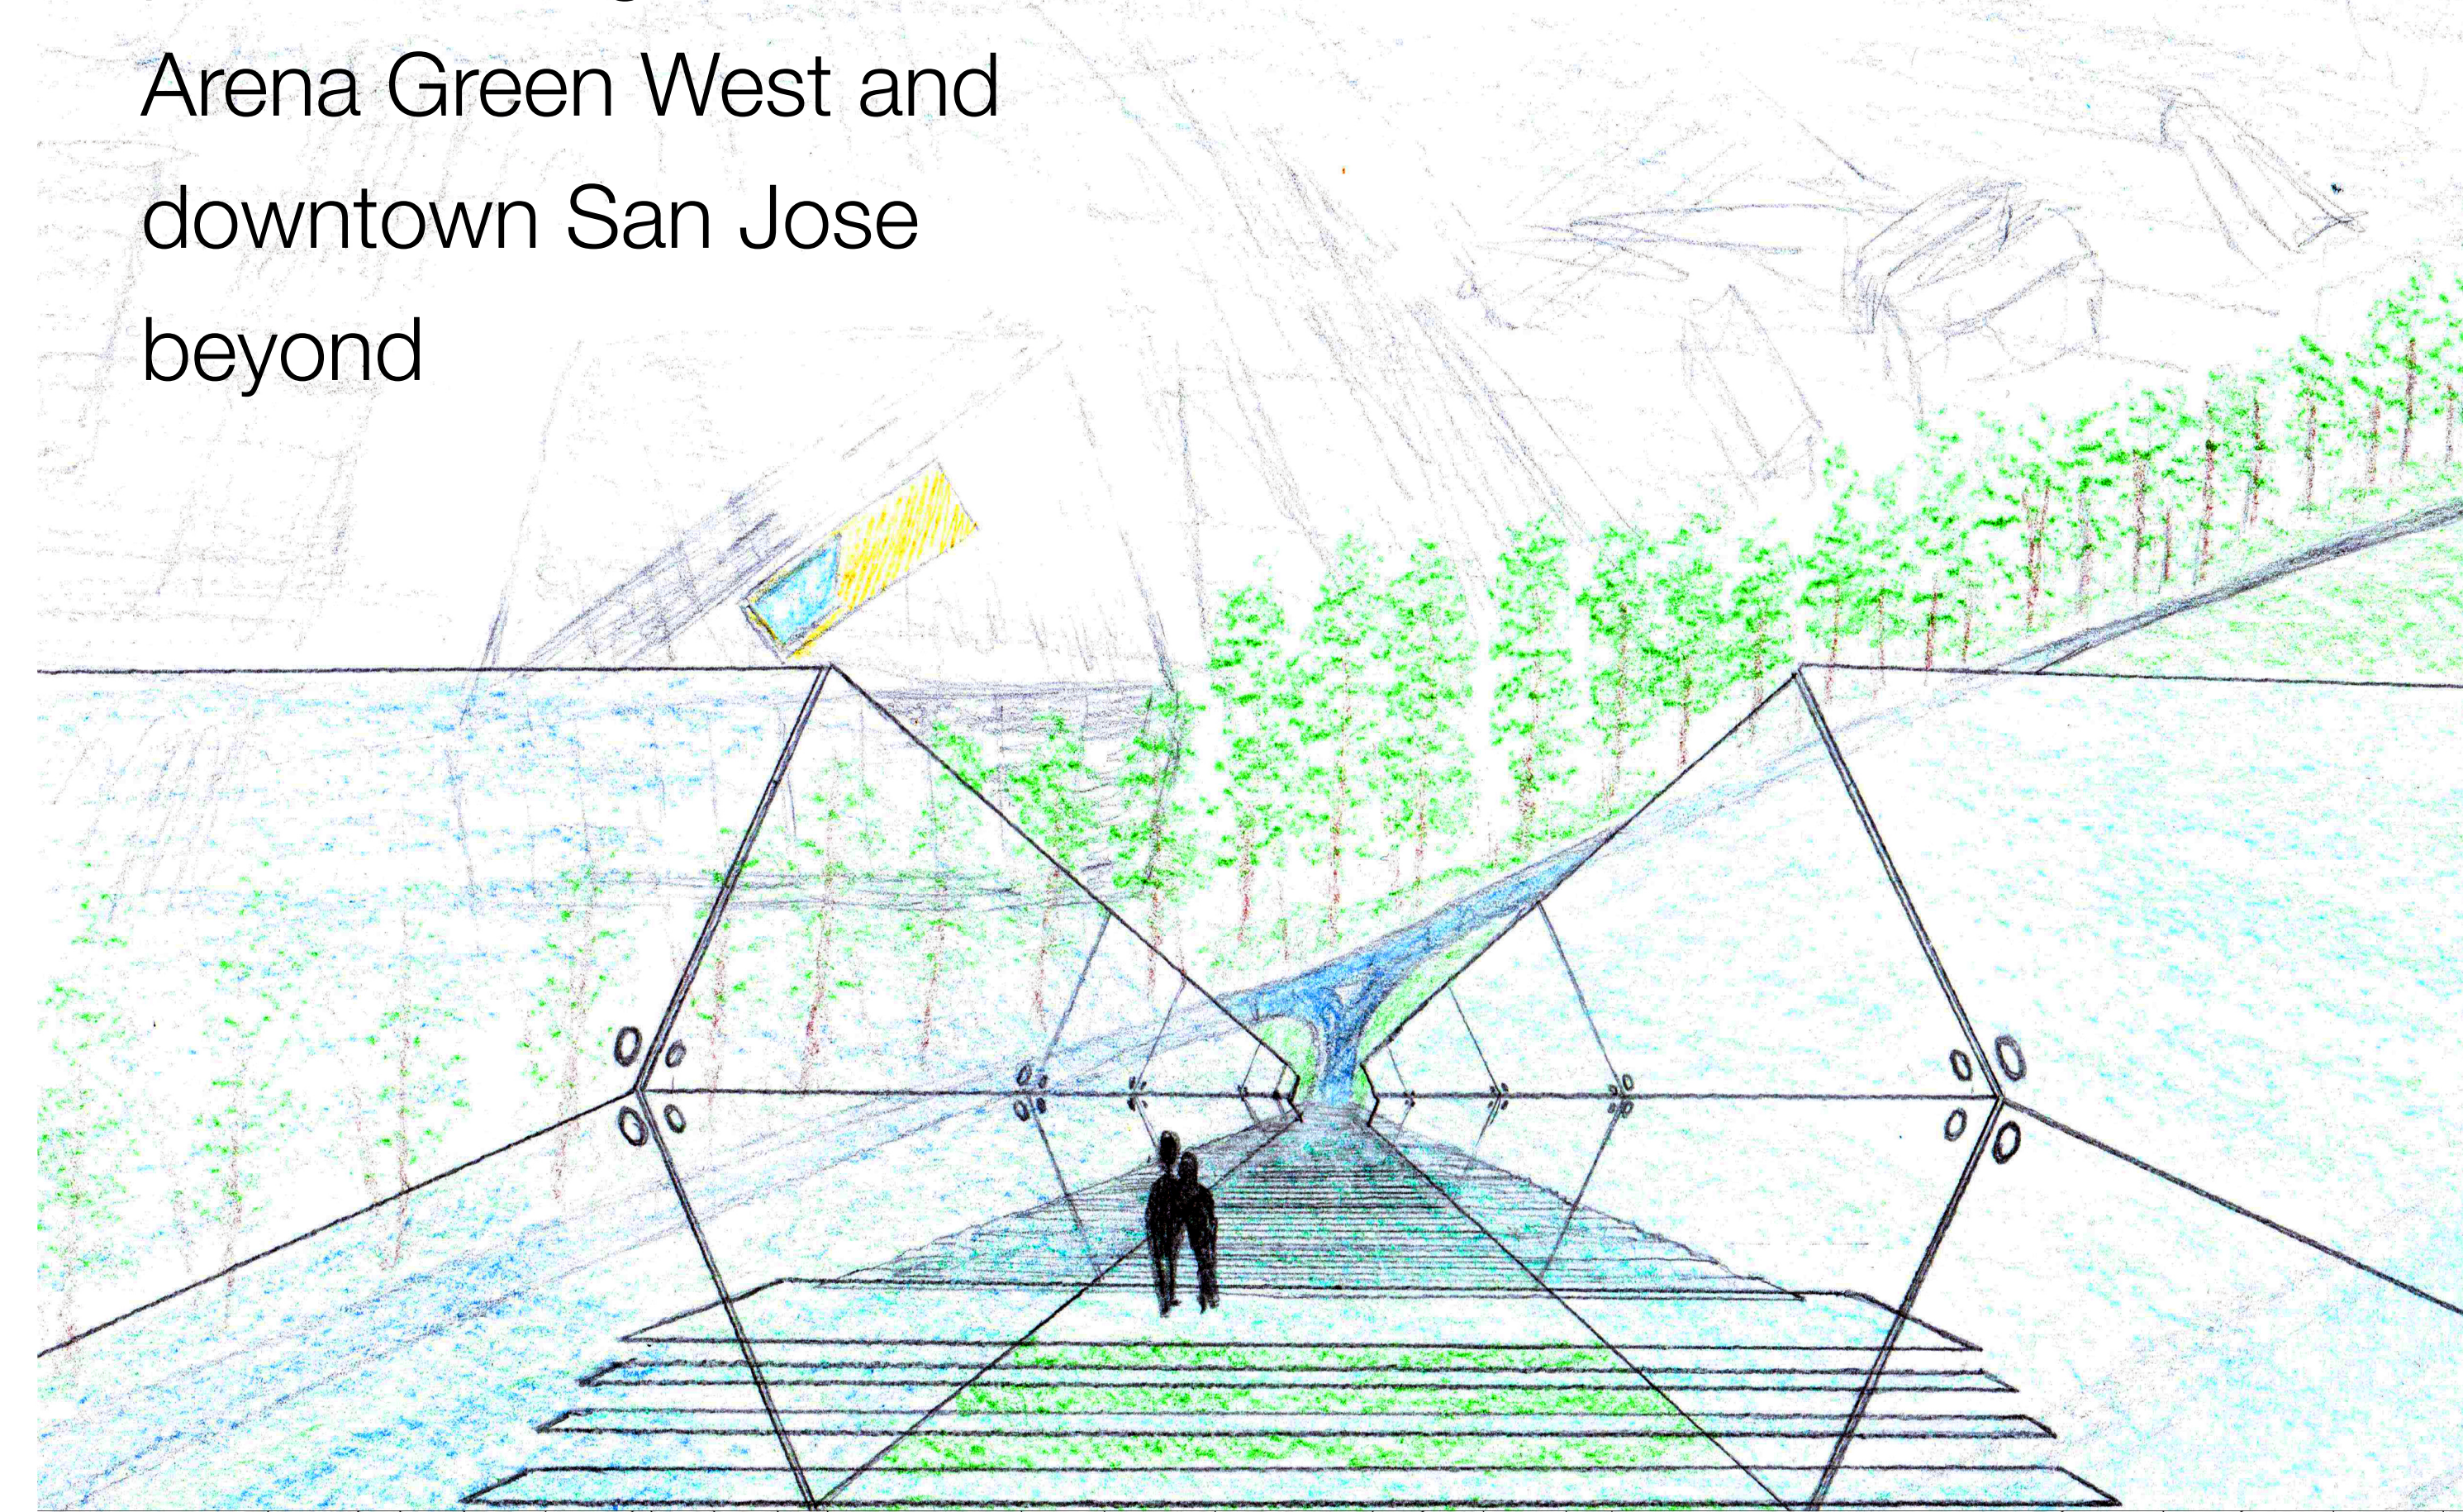

VALLEY SKYWAY

A grand footbridge embodying
the unifying spirit of Silicon Valley

WHY: By uniting Arena Green with a grand yet simple footbridge and inviting visitors to ascent the stairs and meet in the middle, the world's most important space will call for unity in a fresh, beautiful and awe-inspiring way.

WHAT: Valley Skyway will be transparent and organic in spirit, soaring upward and culminating at an otherwise unadorned vertex. Following the trend of NYC's Vessel by serving as both sculpture and staircase, it will invite visitors to literally ascend, and to discover more and more about their city and themselves as they climb ever higher.

INSPIRATION

NYC Vessel - Staircases as effective activation of public space

London Shard - Glass as a vehicle for feelings of both freedom and security

Zhangjiajie Glass Bridge - Transparent floor elements as catalysts for a uniquely exciting and harmonious experience

VIEW FROM THE TOP

200ft high vantage point, looking down on Arena Green West and downtown San Jose beyond

SITE MAP

Squares -

Skyway terminus

Dotted lines -

Skyway span