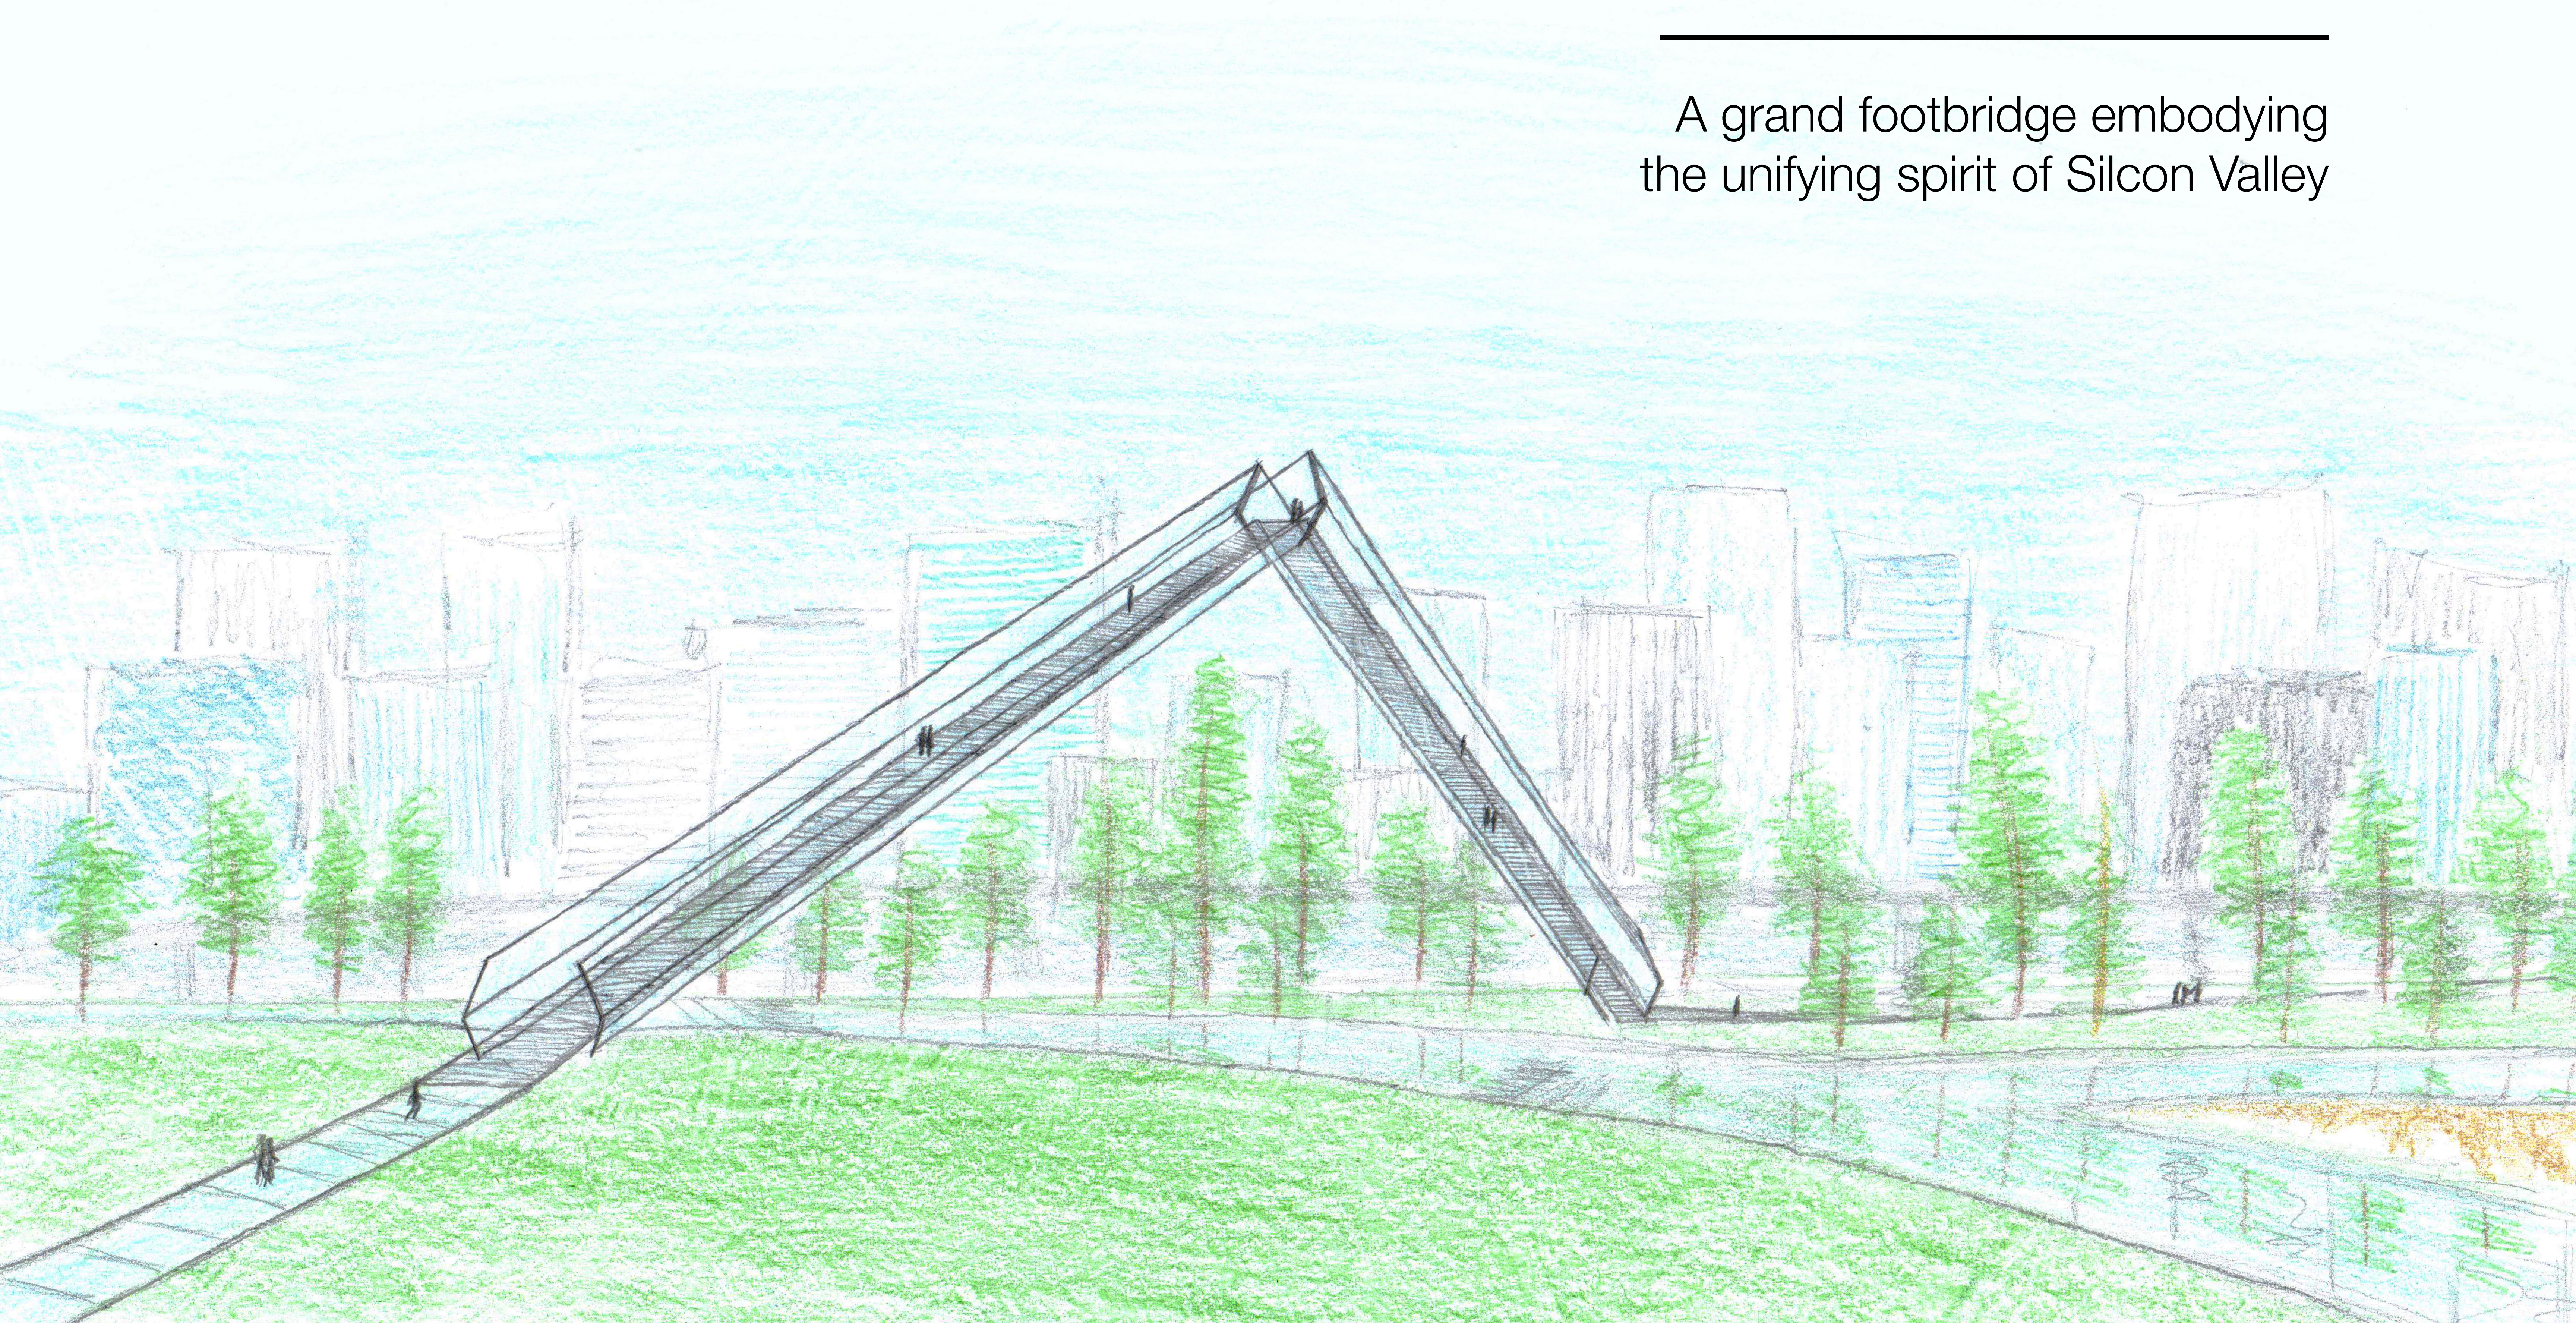

VALLEY SKYWAY

A grand footbridge embodying
the unifying spirit of Silicon Valley

WHY: By uniting Arena Green with a grand yet simple footbridge and inviting visitors to ascent the stairs and meet in the middle, the world's most important space will call for unity in a fresh, beautiful and awe-inspiring way.

WHAT: Valley Skyway will be transparent and organic in spirit, soaring upward and culminating at an otherwise unadorned vertex. Following the trend of NYC's Vessel by serving as both sculpture and staircase, it will invite visitors to literally ascend, and to discover more and more about their city and themselves as they climb ever higher.

INSPIRATION

NYC Vessel - Staircases as effective activation of public space

London Shard - Glass as a vehicle for feelings of both freedom and security

Zhangjiajie Glass Bridge - Transparent floor elements as catalysts for a uniquely exciting and harmonious experience

VIEW FROM THE TOP

200ft high vantage point, looking down on Arena Green West and downtown San Jose beyond

SITE MAP

Squares -

Skyway terminus

Dotted lines -

Skyway span