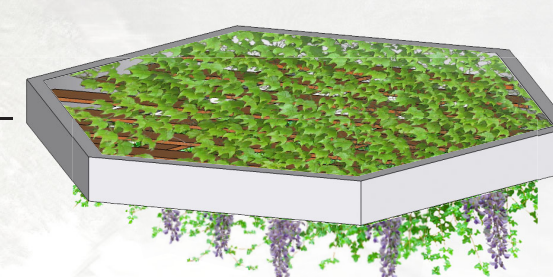

THE NEST

SAN JOSE URBAN CONFLUENCE

- 0 ZERO TREE REMOVED
- 1 ONE ICONIC LANDMARK
- 40 FORTY PORTABLE NESTS

The Nest – San Jose Urban Confluence is an urban installation, three-dimensional interactive place, and high-tech, eco archscape. Through careful positioning avoids cutting trees or disturbing wildlife; respects original park context and maintains an environmentally friendly site. The uniquely arched honeycomb stainless structure spans the riverbanks, becomes a “gate” to San Jose. The Nest provides vital spaces for social, cultural, and sports functions across ground, interim, and sky layers. Prefabricated structural system, portable “beehive” modules, special LED lights, zero-emission solar panels integrate technology and sustainability into an iconic landmark: The Nest, promoting technology, welcoming people, habituating nature, and representing San Jose.

CIRCULATION

MINI THEATER

EDUCATION

PARK FACILITIES

CAFE / RETAIL

PLAYGROUND

MICRO CLIMATE - PLANTS

NESTS - BIRDS

LOUVER - SUN SHADE

SOLAR PANEL - ENERGY

MESH - CLIMBING TREES

FLOWER SHRUBS - BEES

- VEGETATION
- PLANTER TRAYS
- EARTH LAYERS
- MAIN MODULAR STRUCTURE
- STORM WATER RETENTION
- STRUCUTAL FRAME
- PARTIAL MODULE DETAILS

- ADVENTURE
- NATURE
- ACTIVITY
- FAMILY

- EMERGENT LAYER
- CANOPY LAYER
- UNDERSTORY LAYER
- FOREST FLOOR

LAYERS OF ECOLOGY

SITE PLAN