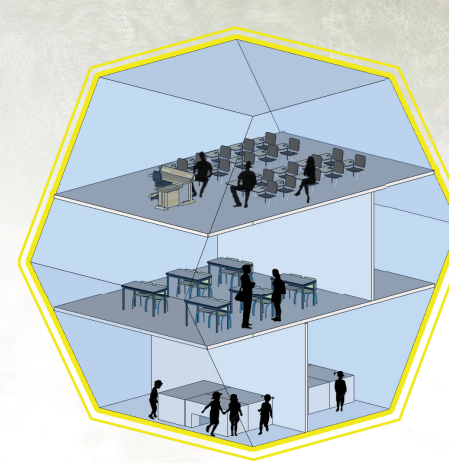

THE NEST

SAN JOSE URBAN CONFLUENCE

- 0 ZERO TREE REMOVED
- 1 ONE ICONIC LANDMARK
- 40 FORTY PORTABLE NESTS

The Nest – San Jose Urban Confluence is an urban installation, three-dimensional interactive place, and high-tech, eco archscape. Through careful positioning avoids cutting trees or disturbing wildlife; respects original park context and maintains an environmentally friendly site. The uniquely arched honeycomb stainless structure spans the riverbanks, becomes a “gate” to San Jose. The Nest provides vital spaces for social, cultural, and sports functions across ground, interim, and sky layers. Prefabricated structural system, portable “beehive” modules, special LED lights, zero-emission solar panels integrate technology and sustainability into an iconic landmark: The Nest, promoting technology, welcoming people, habituating nature, and representing San Jose.

CIRCULATION

MINI THEATER

EDUCATION

PARK FACILITIES

CAFE / RETAIL

PLAYGROUND

MICRO CLIMATE - PLANTS

NESTS - BIRDS