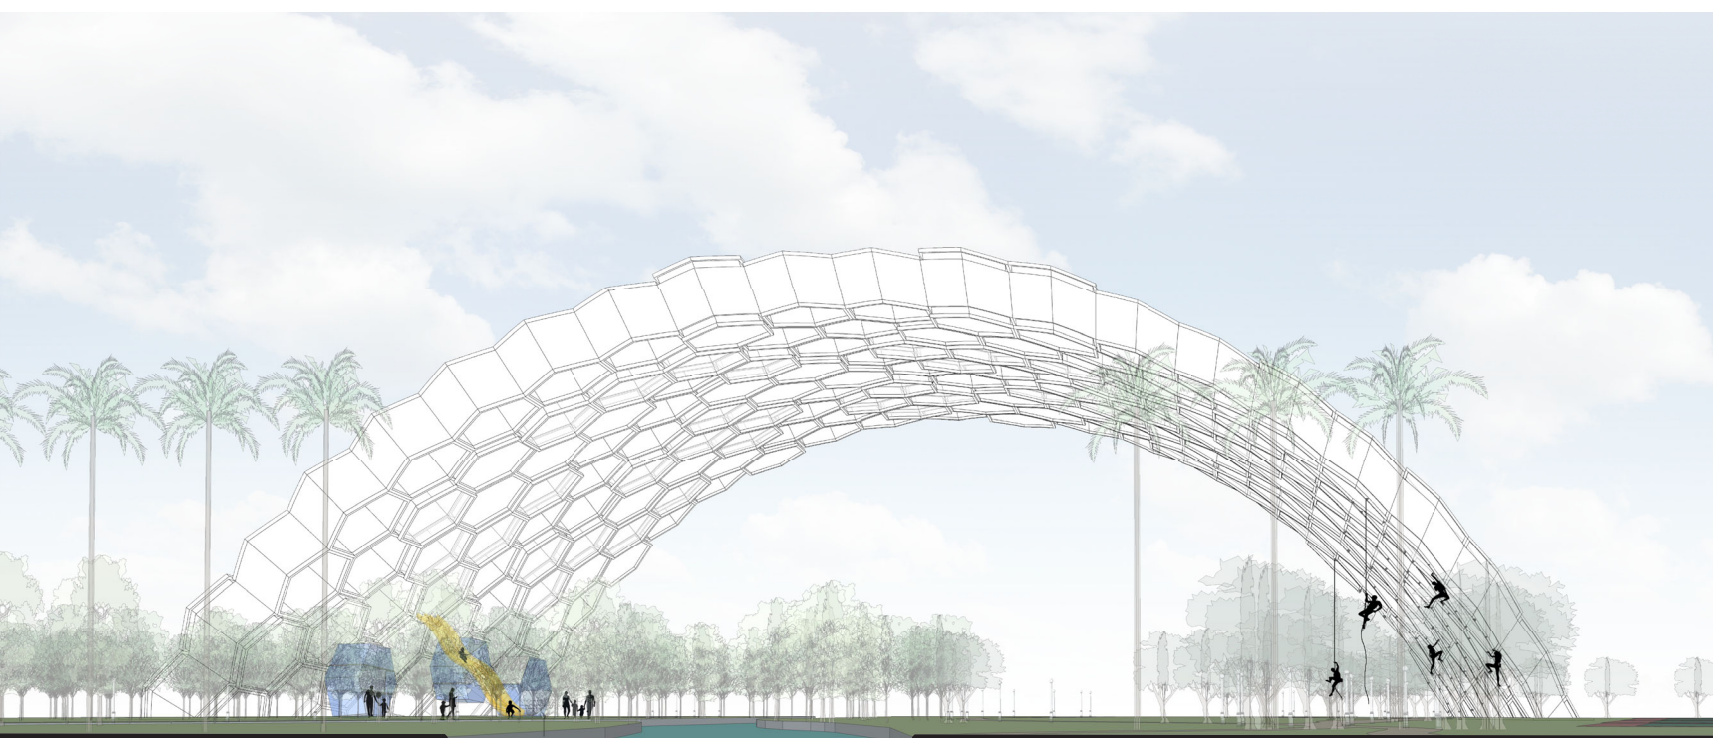

THE NEST

SAN JOSE URBAN CONFLUENCE

- 0 ZERO TREE REMOVED
- 1 ONE ICONIC LANDMARK
- 40 FORTY PORTABLE NESTS

The Nest – San Jose Urban Confluence is an urban installation, three-dimensional interactive place, and high-tech, eco archscape. Through careful positioning avoids cutting trees or disturbing wildlife; respects original park context and maintains an environmentally friendly site. The uniquely arched honeycomb stainless structure spans the riverbanks, becomes a “gate” to San Jose. The Nest provides vital spaces for social, cultural, and sports functions across ground, interim, and sky layers. Prefabricated structural system, portable “beehive” modules, special LED lights, zero-emission solar panels integrate technology and sustainability into an iconic landmark: The Nest, promoting technology, welcoming people, habituating nature, and representing San Jose.

ADVENTURE

SIGHTSEEING

FAMILY

SPORTS

EXHIBITION / PERFORMANCE

CAMPING

NIGHT VIEW

ADJUSTABLE PROGRAM / PANEL

LOUVER - SUN SHADE

SOLAR PANEL - ENERGY

MESH - CLIMBING TREES

FLOWER SHRUBS - BEES

- VEGETATION
- PLANTER TRAYS
- EARTH LAYERS
- MAIN MODULAR STRUCTURE
- STORM WATER RETENTION
- STRUCUTAL FRAME
- PARTIAL MODULE DETAILS

- ADVENTURE
- NATURE
- ACTIVITY
- FAMILY

- EMERGENT LAYER
- CANOPY LAYER
- UNDERSTORY LAYER
- FOREST FLOOR

LAYERS OF ECOLOGY

SITE PLAN