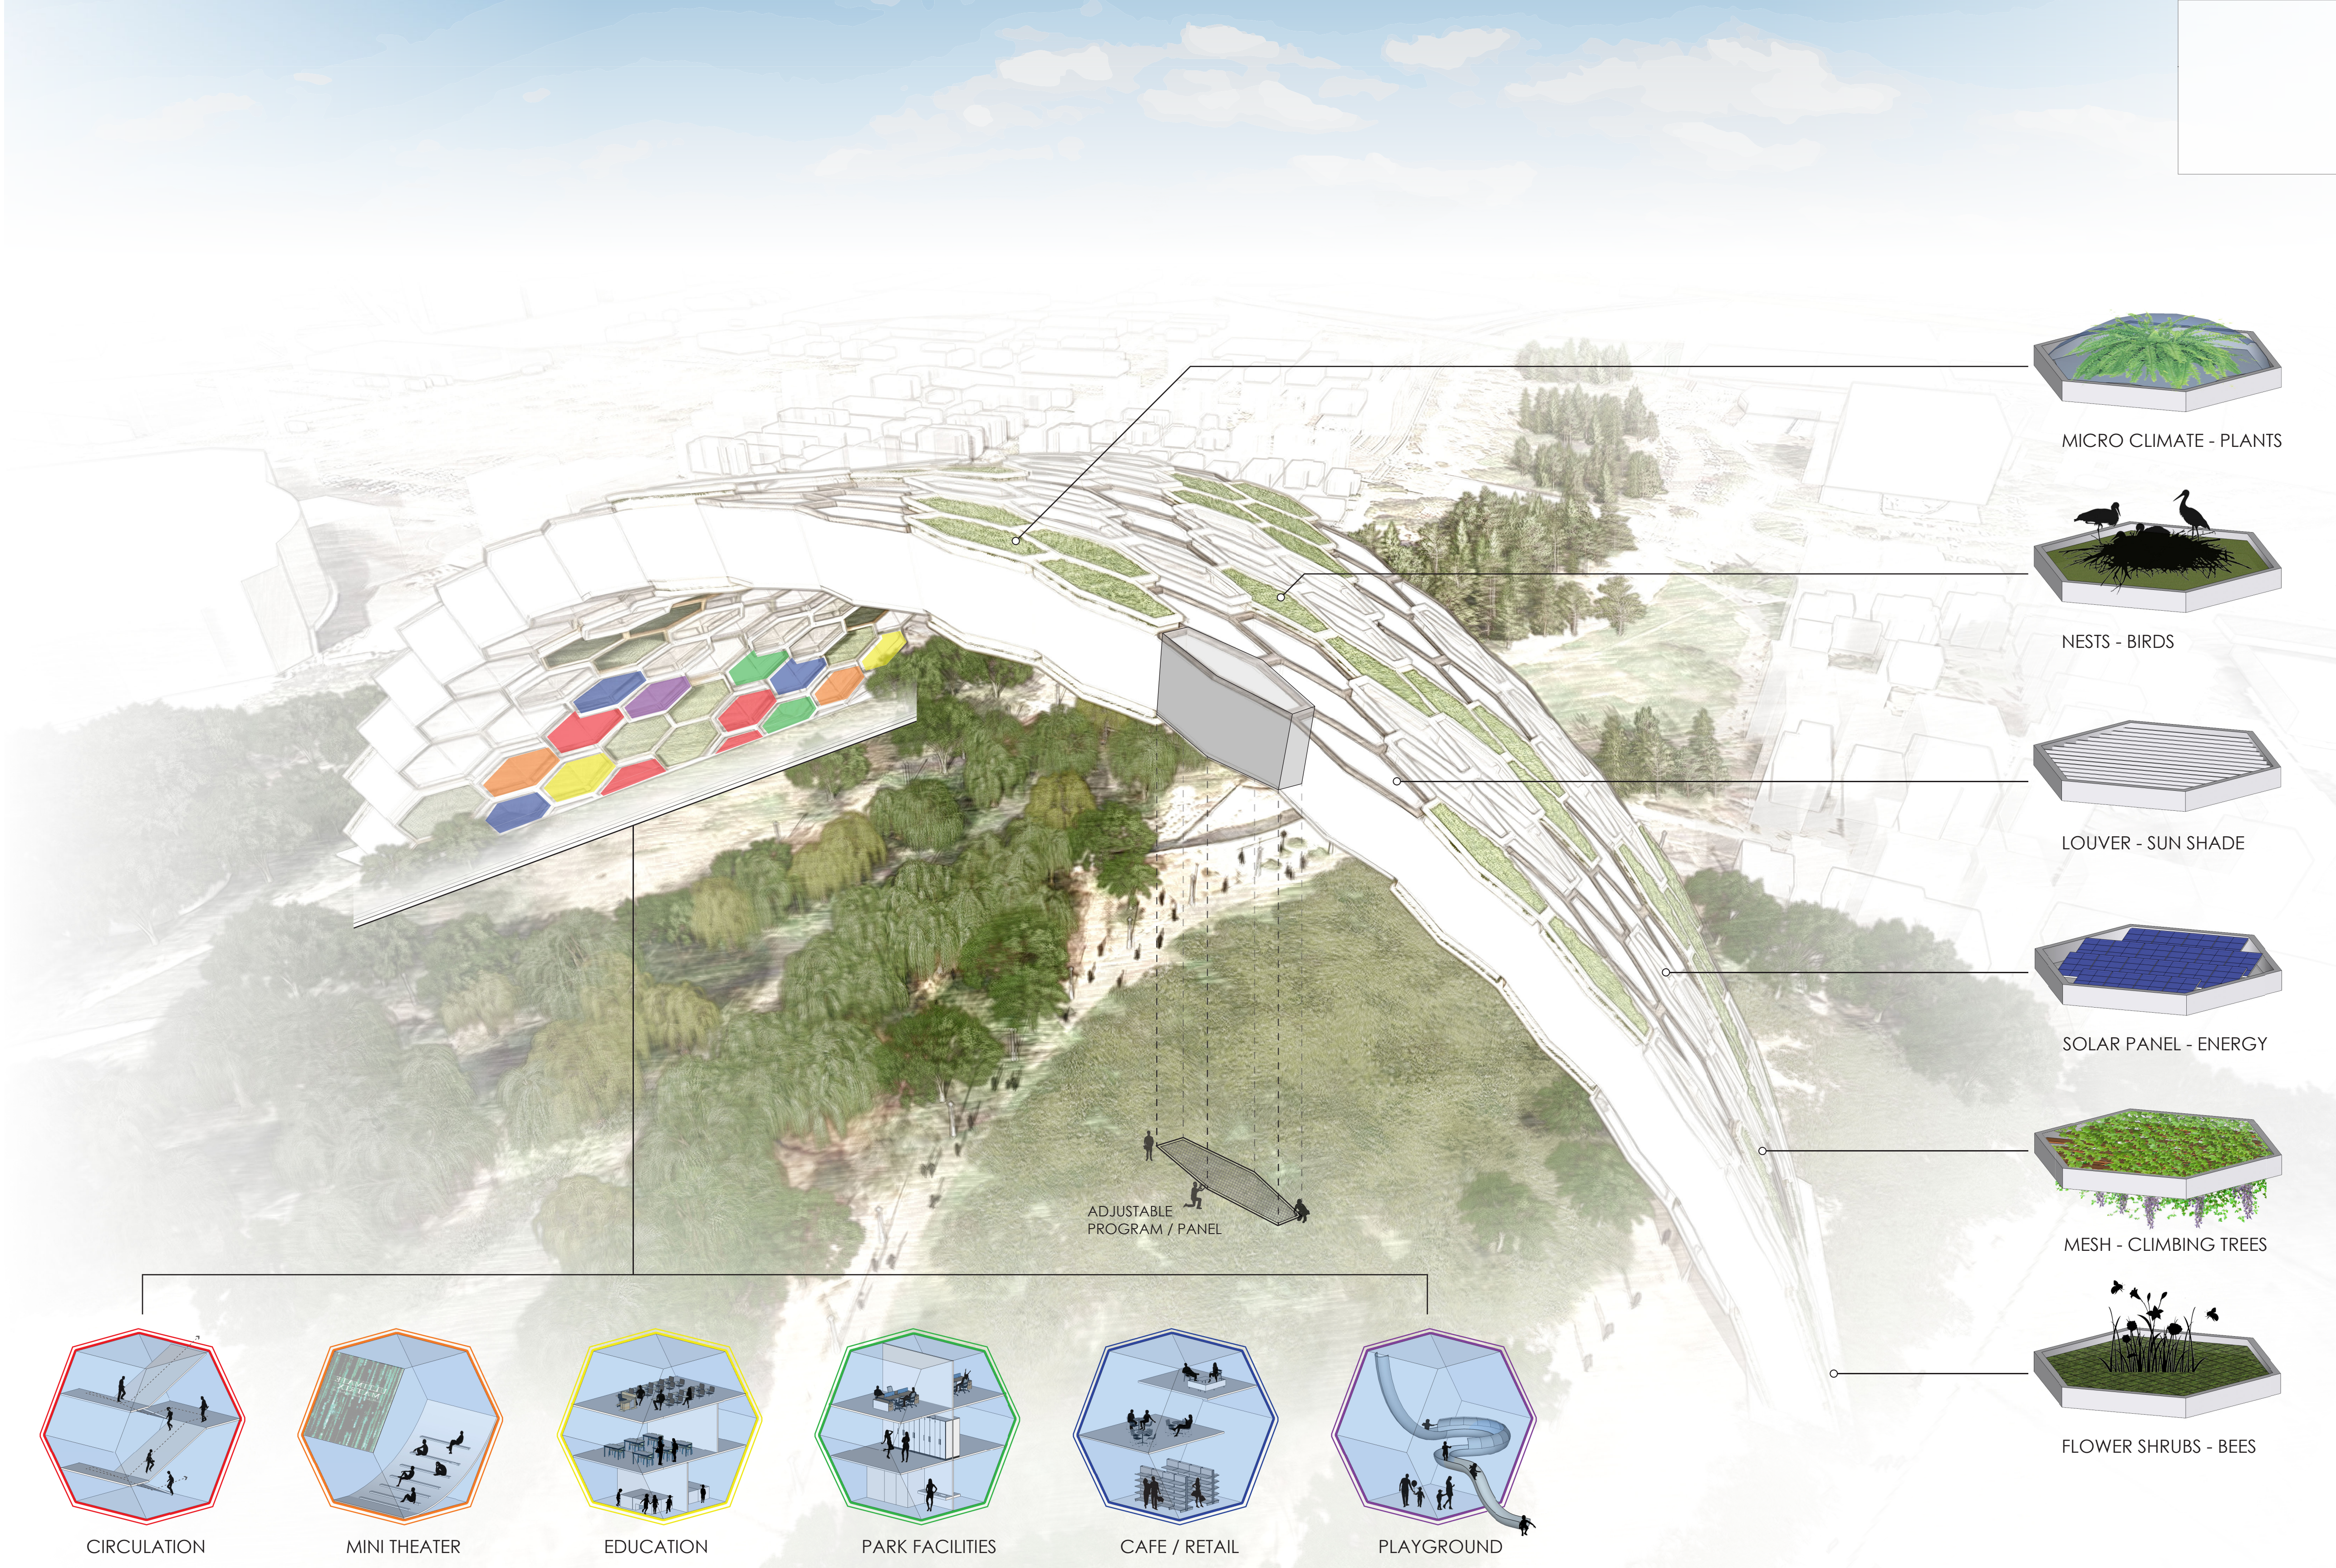

THE NEST

SAN JOSE URBAN CONFLUENCE

- 0 ZERO TREE REMOVED
- 1 ONE ICONIC LANDMARK
- 40 FORTY PORTABLE NESTS

The Nest – San Jose Urban Confluence is an urban installation, three-dimensional interactive place, and high-tech, eco archscape. Through careful positioning avoids cutting trees or disturbing wildlife; respects original park context and maintains an environmentally friendly site. The uniquely arched honeycomb stainless structure spans the riverbanks, becomes a “gate” to San Jose. The Nest provides vital spaces for social, cultural, and sports functions across ground, interim, and sky layers. Prefabricated structural system, portable “beehive” modules, special LED lights, zero-emission solar panels integrate technology and sustainability into an iconic landmark: The Nest, promoting technology, welcoming people, habituating nature, and representing San Jose.

ADVENTURE

SIGHTSEEING

FAMILY

SPORTS

EXHIBITION / PERFORMANCE

CAMPING

NIGHT VIEW

ADJUSTABLE PROGRAM / PANEL

LOUVER - SUN SHADE

SOLAR PANEL - ENERGY

MESH - CLIMBING TREES

FLOWER SHRUBS - BEES

- VEGETATION
- PLANTER TRAYS
- EARTH LAYERS
- MAIN MODULAR STRUCTURE
- STORM WATER RETENTION
- STRUCUTAL FRAME
- PARTIAL MODULE DETAILS

- ADVENTURE
- NATURE
- ACTIVITY
- FAMILY

- EMERGENT LAYER
- CANOPY LAYER
- UNDERSTORY LAYER
- FOREST FLOOR

LAYERS OF ECOLOGY

SITE PLAN