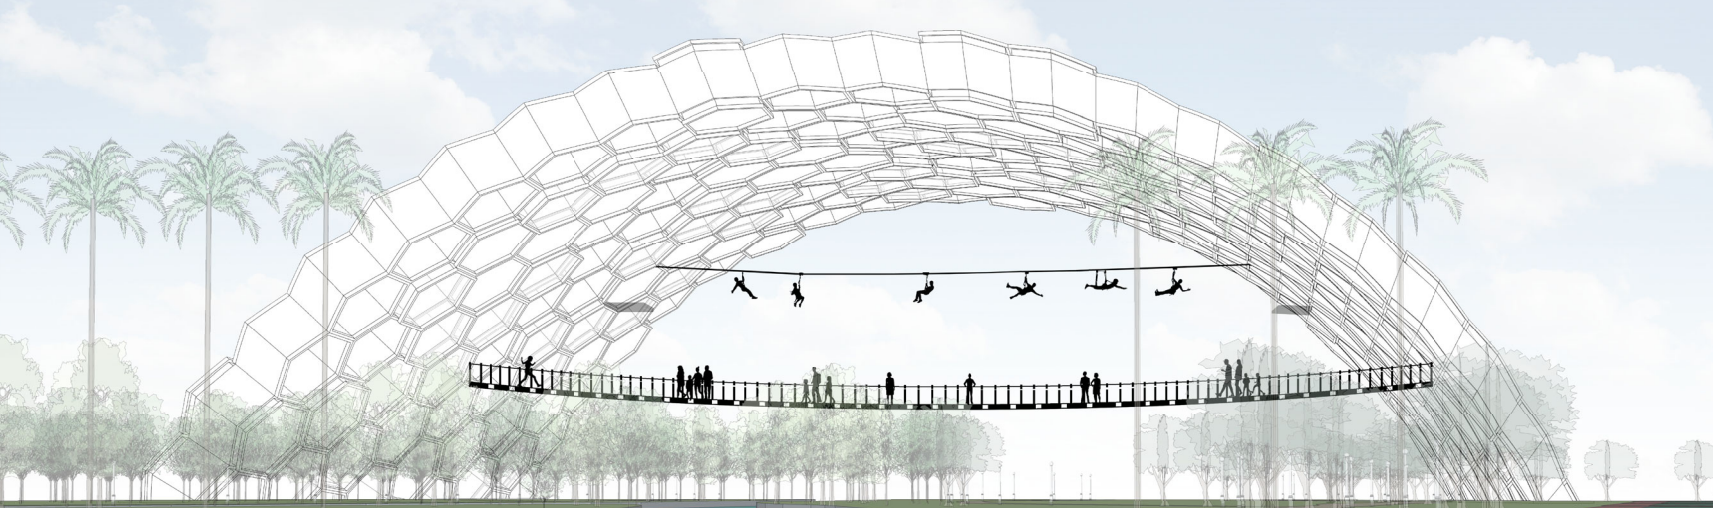

THE NEST

SAN JOSE URBAN CONFLUENCE

- 0 ZERO TREE REMOVED
- 1 ONE ICONIC LANDMARK
- 40 FORTY PORTABLE NESTS

The Nest – San Jose Urban Confluence is an urban installation, three-dimensional interactive place, and high-tech, eco archscape. Through careful positioning avoids cutting trees or disturbing wildlife; respects original park context and maintains an environmentally friendly site. The uniquely arched honeycomb stainless structure spans the riverbanks, becomes a “gate” to San Jose. The Nest provides vital spaces for social, cultural, and sports functions across ground, interim, and sky layers. Prefabricated structural system, portable “beehive” modules, special LED lights, zero-emission solar panels integrate technology and sustainability into an iconic landmark: The Nest, promoting technology, welcoming people, habituating nature, and representing San Jose.

ADVENTURE

SIGHTSEEING

FAMILY

SPORTS

EXHIBITION / PERFORMANCE

CAMPING

NIGHT VIEW

ADJUSTABLE PROGRAM / PANEL

LOUVER - SUN SHADE

SOLAR PANEL - ENERGY

MESH - CLIMBING TREES

FLOWER SHRUBS - BEES

- VEGETATION
- PLANTER TRAYS
- EARTH LAYERS
- MAIN MODULAR STRUCTURE
- STORM WATER RETENTION
- STRUCUTAL FRAME
- PARTIAL MODULE DETAILS

- ADVENTURE
- NATURE
- ACTIVITY
- FAMILY

- EMERGENT LAYER
- CANOPY LAYER
- UNDERSTORY LAYER
- FOREST FLOOR

LAYERS OF ECOLOGY

SITE PLAN