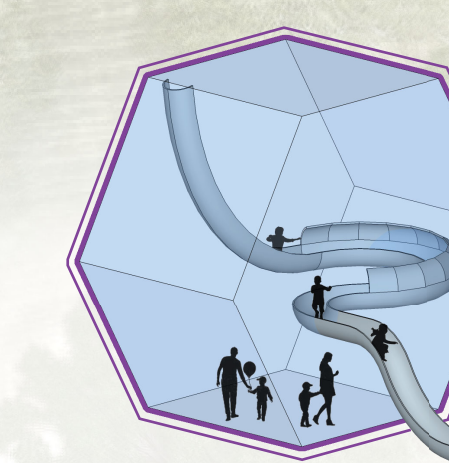

THE NEST

SAN JOSE URBAN CONFLUENCE

- 0 ZERO TREE REMOVED
- 1 ONE ICONIC LANDMARK
- 40 FORTY PORTABLE NESTS

The Nest – San Jose Urban Confluence is an urban installation, three-dimensional interactive place, and high-tech, eco archscape. Through careful positioning avoids cutting trees or disturbing wildlife; respects original park context and maintains an environmentally friendly site. The uniquely arched honeycomb stainless structure spans the riverbanks, becomes a “gate” to San Jose. The Nest provides vital spaces for social, cultural, and sports functions across ground, interim, and sky layers. Prefabricated structural system, portable “beehive” modules, special LED lights, zero-emission solar panels integrate technology and sustainability into an iconic landmark: The Nest, promoting technology, welcoming people, habituating nature, and representing San Jose.

ADVENTURE

SIGHTSEEING

FAMILY

SPORTS

EXHIBITION / PERFORMANCE

CAMPING

NIGHT VIEW

ADJUSTABLE PROGRAM / PANEL

CIRCULATION

MINI THEATER

EDUCATION

PARK FACILITIES

CAFE / RETAIL

PLAYGROUND

MICRO CLIMATE - PLANTS

NESTS - BIRDS

LOUVER - SUN SHADE

SOLAR PANEL - ENERGY

MESH - CLIMBING TREES

FLOWER SHRUBS - BEES

- VEGETATION
- PLANTER TRAYS
- EARTH LAYERS
- MAIN MODULAR STRUCTURE
- STORM WATER RETENTION
- STRUCUTAL FRAME
- PARTIAL MODULE DETAILS