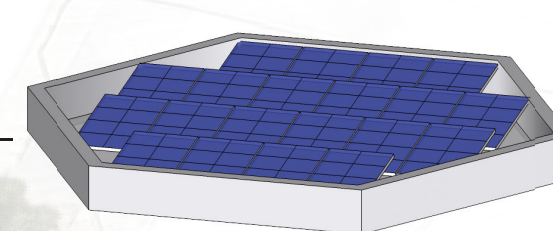

THE NEST

SAN JOSE URBAN CONFLUENCE

- 0 ZERO TREE REMOVED
- 1 ONE ICONIC LANDMARK
- 40 FORTY PORTABLE NESTS

The Nest – San Jose Urban Confluence is an urban installation, three-dimensional interactive place, and high-tech, eco archscape. Through careful positioning avoids cutting trees or disturbing wildlife; respects original park context and maintains an environmentally friendly site. The uniquely arched honeycomb stainless structure spans the riverbanks, becomes a “gate” to San Jose. The Nest provides vital spaces for social, cultural, and sports functions across ground, interim, and sky layers. Prefabricated structural system, portable “beehive” modules, special LED lights, zero-emission solar panels integrate technology and sustainability into an iconic landmark: The Nest, promoting technology, welcoming people, habituating nature, and representing San Jose.

CIRCULATION

MINI THEATER

EDUCATION

PARK FACILITIES

CAFE / RETAIL

PLAYGROUND

MICRO CLIMATE - PLANTS

NESTS - BIRDS

LOUVER - SUN SHADE

SOLAR PANEL - ENERGY

MESH - CLIMBING TREES

FLOWER SHRUBS - BEES

- VEGETATION
- PLANTER TRAYS
- EARTH LAYERS
- MAIN MODULAR STRUCTURE
- STORM WATER RETENTION
- STRUCUTAL FRAME
- PARTIAL MODULE DETAILS

- ADVENTURE
- NATURE
- ACTIVITY
- FAMILY

- EMERGENT LAYER
- CANOPY LAYER
- UNDERSTORY LAYER
- FOREST FLOOR

LAYERS OF ECOLOGY

SITE PLAN