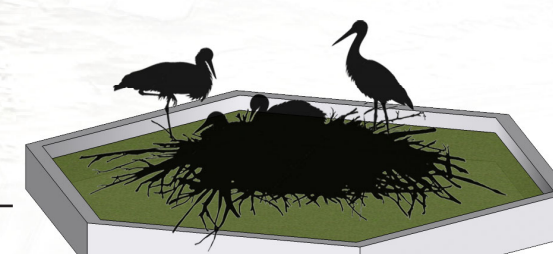

THE NEST

SAN JOSE URBAN CONFLUENCE

- 0 ZERO TREE REMOVED
- 1 ONE ICONIC LANDMARK
- 40 FORTY PORTABLE NESTS

The Nest – San Jose Urban Confluence is an urban installation, three-dimensional interactive place, and high-tech, eco archscape. Through careful positioning avoids cutting trees or disturbing wildlife; respects original park context and maintains an environmentally friendly site. The uniquely arched honeycomb stainless structure spans the riverbanks, becomes a “gate” to San Jose. The Nest provides vital spaces for social, cultural, and sports functions across ground, interim, and sky layers. Prefabricated structural system, portable “beehive” modules, special LED lights, zero-emission solar panels integrate technology and sustainability into an iconic landmark: The Nest, promoting technology, welcoming people, habituating nature, and representing San Jose.

CIRCULATION

MINI THEATER

EDUCATION

PARK FACILITIES

CAFE / RETAIL

PLAYGROUND

MICRO CLIMATE - PLANTS

NESTS - BIRDS

LOUVER - SUN SHADE

SOLAR PANEL - ENERGY

MESH - CLIMBING TREES

FLOWER SHRUBS - BEES

- VEGETATION
- PLANTER TRAYS
- EARTH LAYERS
- MAIN MODULAR STRUCTURE
- STORM WATER RETENTION
- STRUCUTAL FRAME
- PARTIAL MODULE DETAILS