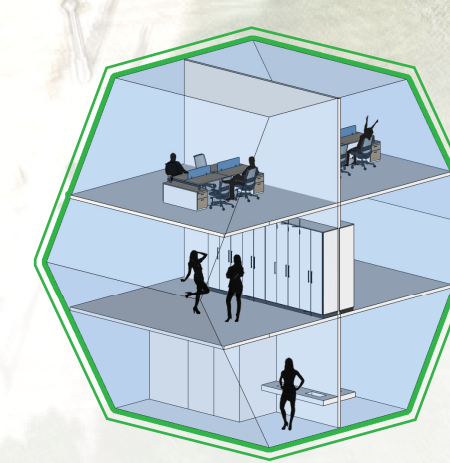

THE NEST

SAN JOSE URBAN CONFLUENCE

- 0 ZERO TREE REMOVED
- 1 ONE ICONIC LANDMARK
- 40 FORTY PORTABLE NESTS

The Nest – San Jose Urban Confluence is an urban installation, three-dimensional interactive place, and high-tech, eco archscape. Through careful positioning avoids cutting trees or disturbing wildlife; respects original park context and maintains an environmentally friendly site. The uniquely arched honeycomb stainless structure spans the riverbanks, becomes a “gate” to San Jose. The Nest provides vital spaces for social, cultural, and sports functions across ground, interim, and sky layers. Prefabricated structural system, portable “beehive” modules, special LED lights, zero-emission solar panels integrate technology and sustainability into an iconic landmark: The Nest, promoting technology, welcoming people, habituating nature, and representing San Jose.

ADVENTURE

SIGHTSEEING

FAMILY

SPORTS

EXHIBITION / PERFORMANCE

CAMPING

NIGHT VIEW

ADJUSTABLE PROGRAM / PANEL

CIRCULATION

MINI THEATER

EDUCATION

PARK FACILITIES

CAFE / RETAIL

PLAYGROUND

MICRO CLIMATE - PLANTS

NESTS - BIRDS

LOUVER - SUN SHADE

SOLAR PANEL - ENERGY

MESH - CLIMBING TREES

FLOWER SHRUBS - BEES

- VEGETATION
- PLANTER TRAYS
- EARTH LAYERS
- MAIN MODULAR STRUCTURE
- STORM WATER RETENTION
- STRUCUTAL FRAME
- PARTIAL MODULE DETAILS