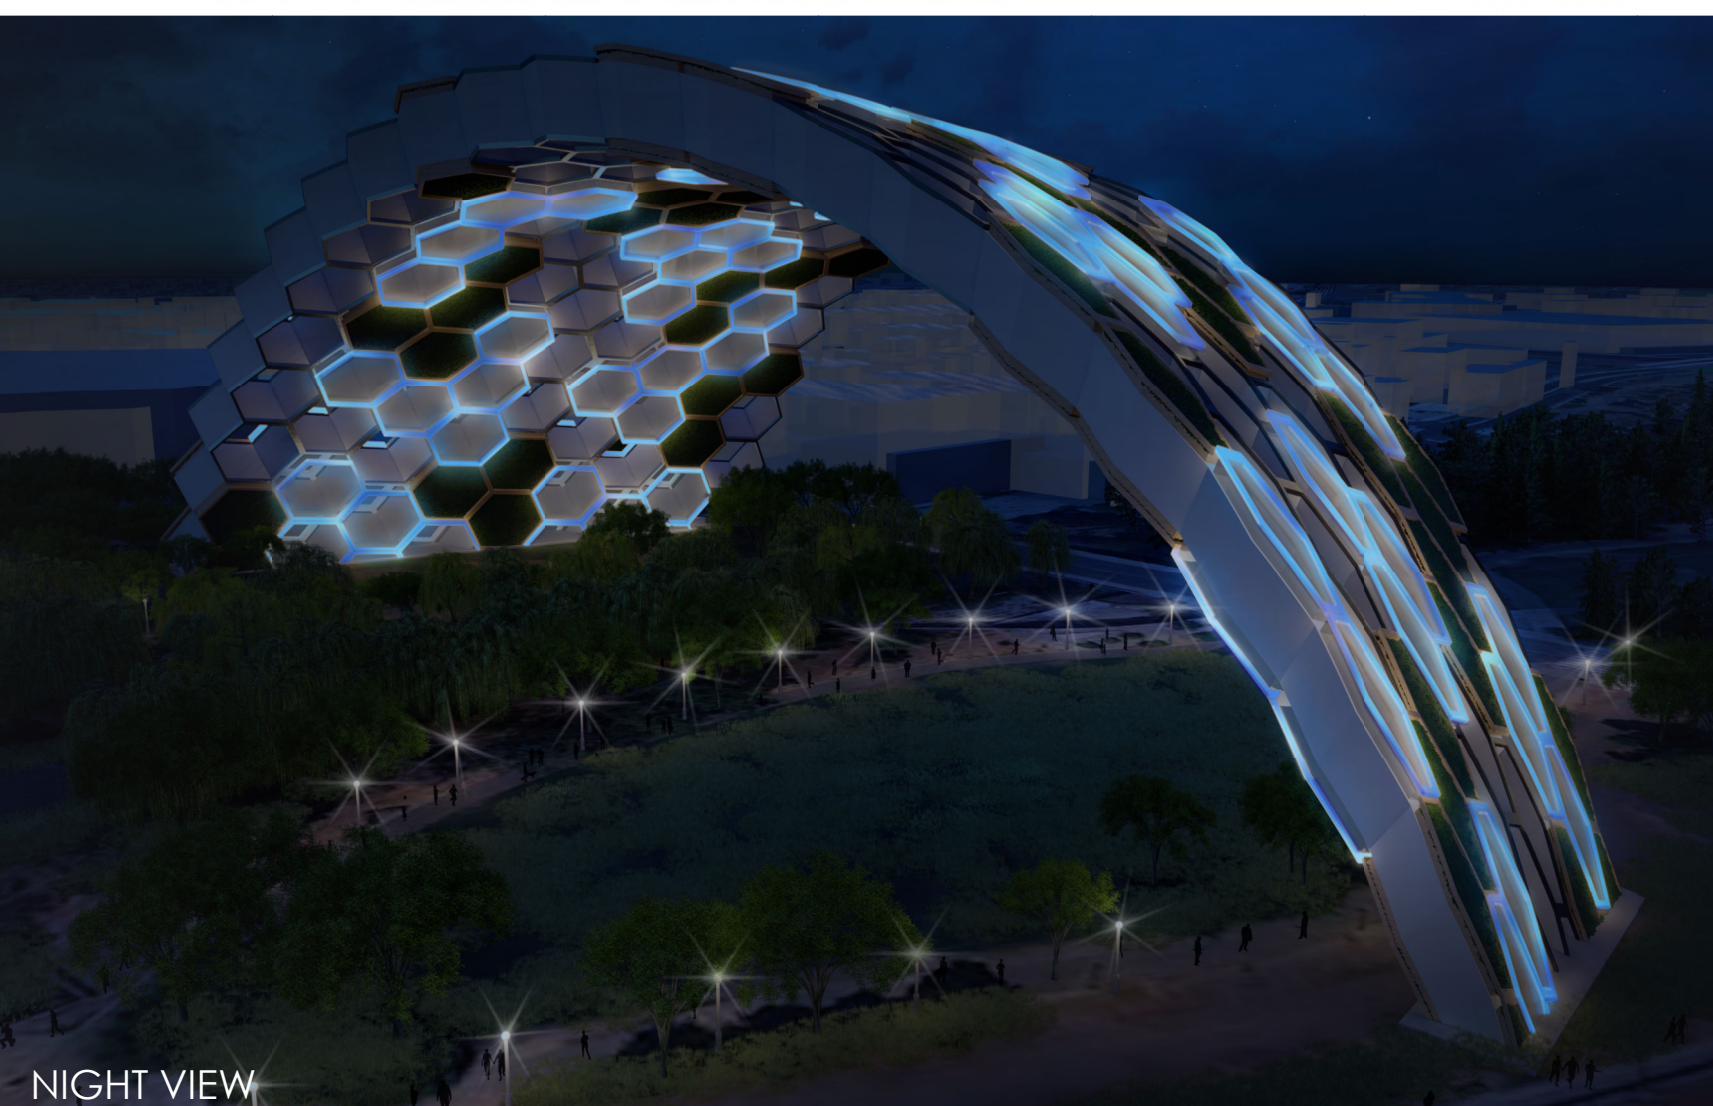

THE NEST

SAN JOSE URBAN CONFLUENCE

- 0 ZERO TREE REMOVED
- 1 ONE ICONIC LANDMARK
- 40 FORTY PORTABLE NESTS

The Nest – San Jose Urban Confluence is an urban installation, three-dimensional interactive place, and high-tech, eco archscape. Through careful positioning avoids cutting trees or disturbing wildlife; respects original park context and maintains an environmentally friendly site. The uniquely arched honeycomb stainless structure spans the riverbanks, becomes a “gate” to San Jose. The Nest provides vital spaces for social, cultural, and sports functions across ground, interim, and sky layers. Prefabricated structural system, portable “beehive” modules, special LED lights, zero-emission solar panels integrate technology and sustainability into an iconic landmark: The Nest, promoting technology, welcoming people, habituating nature, and representing San Jose.

ADVENTURE

SIGHTSEEING

FAMILY

SPORTS

EXHIBITION / PERFORMANCE

CAMPING

NIGHT VIEW

ADJUSTABLE PROGRAM / PANEL

CIRCULATION

MINI THEATER

EDUCATION

PARK FACILITIES

CAFE / RETAIL

PLAYGROUND

MICRO CLIMATE - PLANTS

NESTS - BIRDS

LOUVER - SUN SHADE

SOLAR PANEL - ENERGY

MESH - CLIMBING TREES

FLOWER SHRUBS - BEES

- VEGETATION
- PLANTER TRAYS
- EARTH LAYERS
- MAIN MODULAR STRUCTURE
- STORM WATER RETENTION
- STRUCUTAL FRAME
- PARTIAL MODULE DETAILS