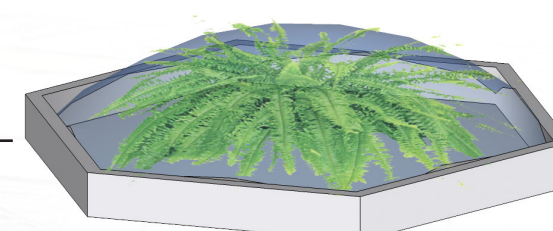

THE NEST

SAN JOSE URBAN CONFLUENCE

- 0 ZERO TREE REMOVED
- 1 ONE ICONIC LANDMARK
- 40 FORTY PORTABLE NESTS

The Nest – San Jose Urban Confluence is an urban installation, three-dimensional interactive place, and high-tech, eco archscape. Through careful positioning avoids cutting trees or disturbing wildlife; respects original park context and maintains an environmentally friendly site. The uniquely arched honeycomb stainless structure spans the riverbanks, becomes a “gate” to San Jose. The Nest provides vital spaces for social, cultural, and sports functions across ground, interim, and sky layers. Prefabricated structural system, portable “beehive” modules, special LED lights, zero-emission solar panels integrate technology and sustainability into an iconic landmark: The Nest, promoting technology, welcoming people, habituating nature, and representing San Jose.

CIRCULATION

MINI THEATER

EDUCATION

PARK FACILITIES

CAFE / RETAIL

PLAYGROUND

MICRO CLIMATE - PLANTS

NESTS - BIRDS

LOUVER - SUN SHADE

SOLAR PANEL - ENERGY

MESH - CLIMBING TREES

FLOWER SHRUBS - BEES

- VEGETATION
- PLANTER TRAYS
- EARTH LAYERS
- MAIN MODULAR STRUCTURE
- STORM WATER RETENTION
- STRUCUTAL FRAME
- PARTIAL MODULE DETAILS

- ADVENTURE
- NATURE
- ACTIVITY
- FAMILY

- EMERGENT LAYER
- CANOPY LAYER
- UNDERSTORY LAYER
- FOREST FLOOR

LAYERS OF ECOLOGY

SITE PLAN