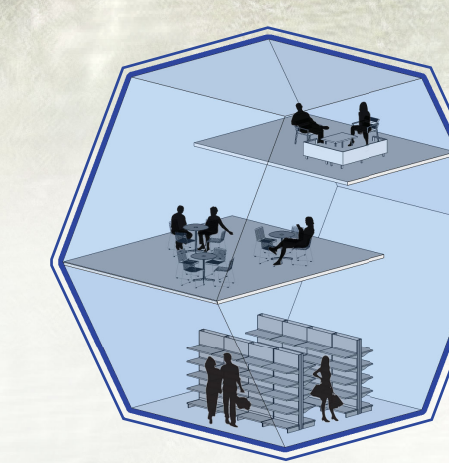

THE NEST

SAN JOSE URBAN CONFLUENCE

- 0 ZERO TREE REMOVED
- 1 ONE ICONIC LANDMARK
- 40 FORTY PORTABLE NESTS

The Nest – San Jose Urban Confluence is an urban installation, three-dimensional interactive place, and high-tech, eco archscape. Through careful positioning avoids cutting trees or disturbing wildlife; respects original park context and maintains an environmentally friendly site. The uniquely arched honeycomb stainless structure spans the riverbanks, becomes a “gate” to San Jose. The Nest provides vital spaces for social, cultural, and sports functions across ground, interim, and sky layers. Prefabricated structural system, portable “beehive” modules, special LED lights, zero-emission solar panels integrate technology and sustainability into an iconic landmark: The Nest, promoting technology, welcoming people, habituating nature, and representing San Jose.

CIRCULATION

MINI THEATER

EDUCATION

PARK FACILITIES

CAFE / RETAIL

PLAYGROUND

MICRO CLIMATE - PLANTS

NESTS - BIRDS

LOUVER - SUN SHADE

SOLAR PANEL - ENERGY

MESH - CLIMBING TREES

FLOWER SHRUBS - BEES

- VEGETATION
- PLANTER TRAYS
- EARTH LAYERS
- MAIN MODULAR STRUCTURE
- STORM WATER RETENTION
- STRUCUTAL FRAME
- PARTIAL MODULE DETAILS