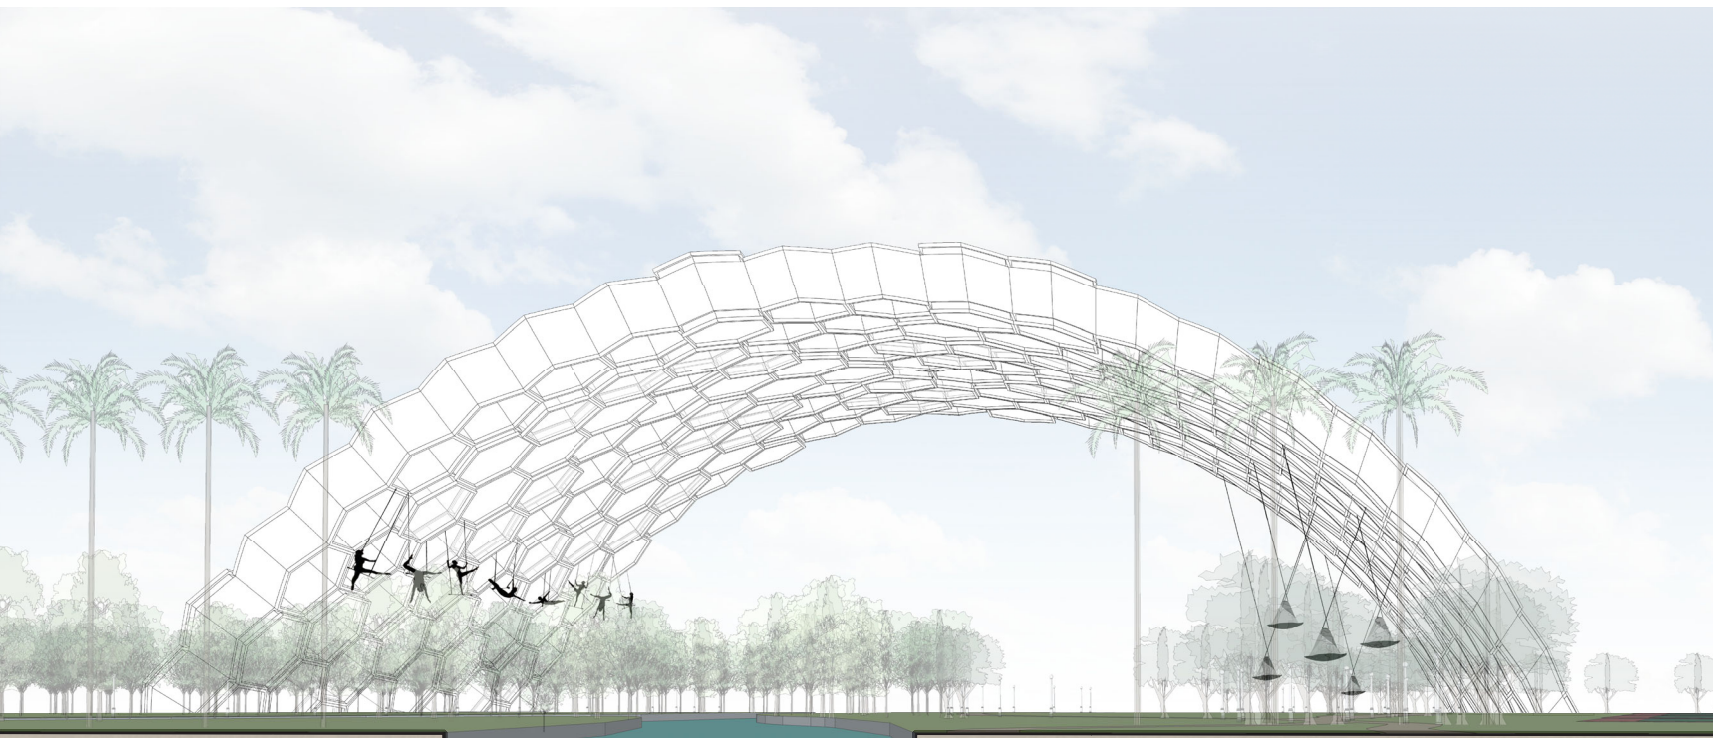

THE NEST

SAN JOSE URBAN CONFLUENCE

- 0 ZERO TREE REMOVED
- 1 ONE ICONIC LANDMARK
- 40 FORTY PORTABLE NESTS

The Nest – San Jose Urban Confluence is an urban installation, three-dimensional interactive place, and high-tech, eco archscape. Through careful positioning avoids cutting trees or disturbing wildlife; respects original park context and maintains an environmentally friendly site. The uniquely arched honeycomb stainless structure spans the riverbanks, becomes a “gate” to San Jose. The Nest provides vital spaces for social, cultural, and sports functions across ground, interim, and sky layers. Prefabricated structural system, portable “beehive” modules, special LED lights, zero-emission solar panels integrate technology and sustainability into an iconic landmark: The Nest, promoting technology, welcoming people, habituating nature, and representing San Jose.

ADVENTURE

SIGHTSEEING

FAMILY

SPORTS

EXHIBITION / PERFORMANCE

CAMPING

NIGHT VIEW

ADJUSTABLE PROGRAM / PANEL

LOUVER - SUN SHADE

SOLAR PANEL - ENERGY

MESH - CLIMBING TREES

FLOWER SHRUBS - BEES

- VEGETATION
- PLANTER TRAYS
- EARTH LAYERS
- MAIN MODULAR STRUCTURE
- STORM WATER RETENTION
- STRUCUTAL FRAME
- PARTIAL MODULE DETAILS

- ADVENTURE
- NATURE
- ACTIVITY
- FAMILY

- EMERGENT LAYER
- CANOPY LAYER
- UNDERSTORY LAYER
- FOREST FLOOR

LAYERS OF ECOLOGY

SITE PLAN