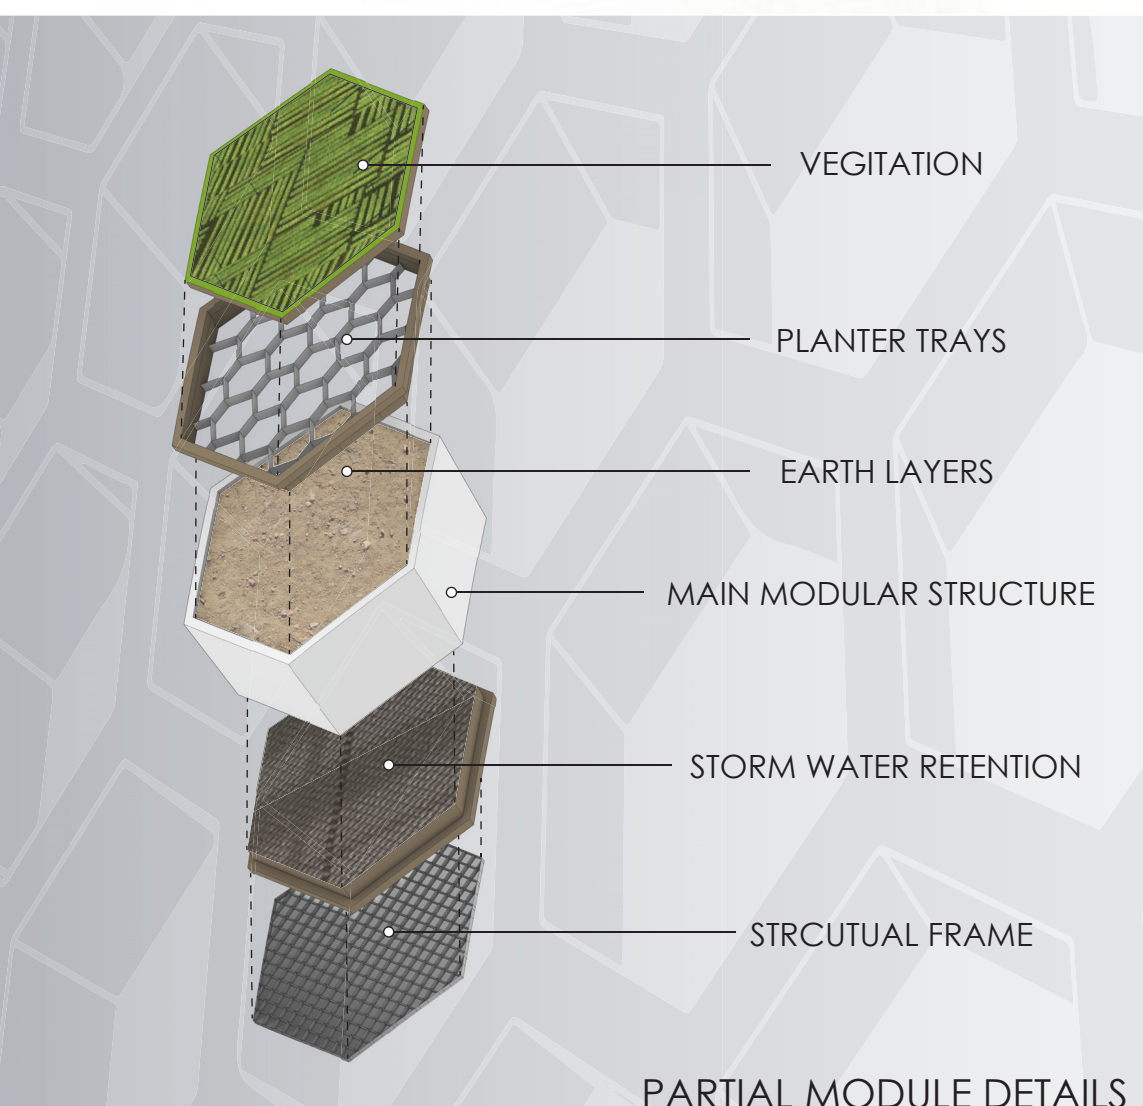

THE NEST

SAN JOSE URBAN CONFLUENCE

- 0 ZERO TREE REMOVED
- 1 ONE ICONIC LANDMARK
- 40 FORTY PORTABLE NESTS

The Nest – San Jose Urban Confluence is an urban installation, three-dimensional interactive place, and high-tech, eco archscape. Through careful positioning avoids cutting trees or disturbing wildlife; respects original park context and maintains an environmentally friendly site. The uniquely arched honeycomb stainless structure spans the riverbanks, becomes a “gate” to San Jose. The Nest provides vital spaces for social, cultural, and sports functions across ground, interim, and sky layers. Prefabricated structural system, portable “beehive” modules, special LED lights, zero-emission solar panels integrate technology and sustainability into an iconic landmark: The Nest, promoting technology, welcoming people, habituating nature, and representing San Jose.

CIRCULATION

MINI THEATER

EDUCATION

PARK FACILITIES

CAFE / RETAIL

PLAYGROUND

MICRO CLIMATE - PLANTS

NESTS - BIRDS

LOUVER - SUN SHADE

SOLAR PANEL - ENERGY

MESH - CLIMBING TREES

FLOWER SHRUBS - BEES

- VEGETATION
- PLANTER TRAYS
- EARTH LAYERS
- MAIN MODULAR STRUCTURE
- STORM WATER RETENTION
- STRUCUTAL FRAME
- PARTIAL MODULE DETAILS

- ADVENTURE
- NATURE
- ACTIVITY
- FAMILY

- EMERGENT LAYER
- CANOPY LAYER
- UNDERSTORY LAYER
- FOREST FLOOR

LAYERS OF ECOLOGY

SITE PLAN