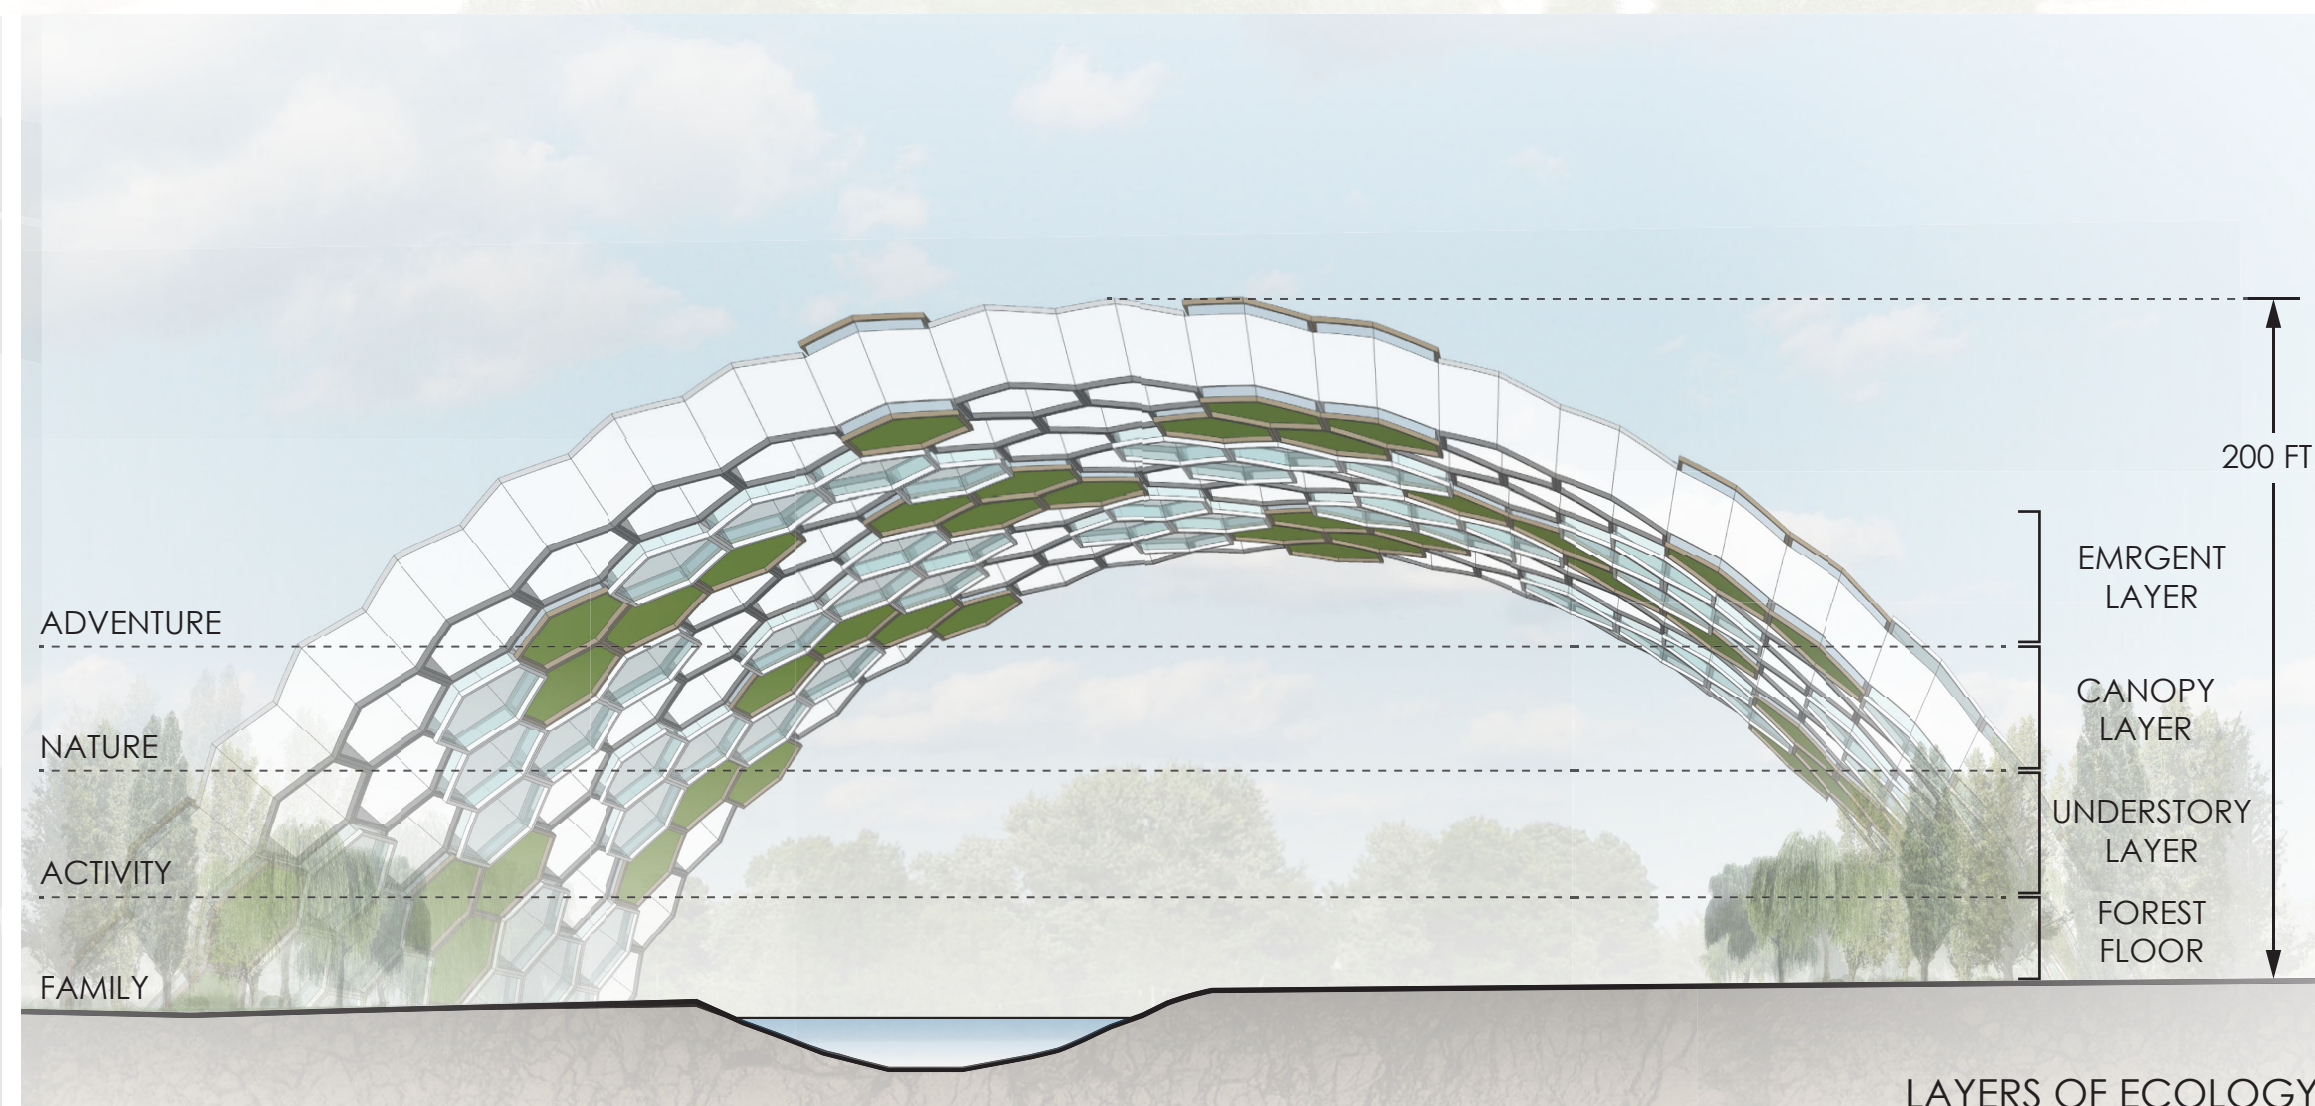

THE NEST

SAN JOSE URBAN CONFLUENCE

- 0 ZERO TREE REMOVED
- 1 ONE ICONIC LANDMARK
- 40 FORTY PORTABLE NESTS

The Nest – San Jose Urban Confluence is an urban installation, three-dimensional interactive place, and high-tech, eco archscape. Through careful positioning avoids cutting trees or disturbing wildlife; respects original park context and maintains an environmentally friendly site. The uniquely arched honeycomb stainless structure spans the riverbanks, becomes a “gate” to San Jose. The Nest provides vital spaces for social, cultural, and sports functions across ground, interim, and sky layers. Prefabricated structural system, portable “beehive” modules, special LED lights, zero-emission solar panels integrate technology and sustainability into an iconic landmark: The Nest, promoting technology, welcoming people, habituating nature, and representing San Jose.

LOUVER - SUN SHADE

SOLAR PANEL - ENERGY

MESH - CLIMBING TREES

FLOWER SHRUBS - BEES

- VEGETATION
- PLANTER TRAYS
- EARTH LAYERS
- MAIN MODULAR STRUCTURE
- STORM WATER RETENTION
- STRUCUTAL FRAME
- PARTIAL MODULE DETAILS

- ADVENTURE
- NATURE
- ACTIVITY
- FAMILY

- EMERGENT LAYER
- CANOPY LAYER
- UNDERSTORY LAYER
- FOREST FLOOR

LAYERS OF ECOLOGY

SITE PLAN