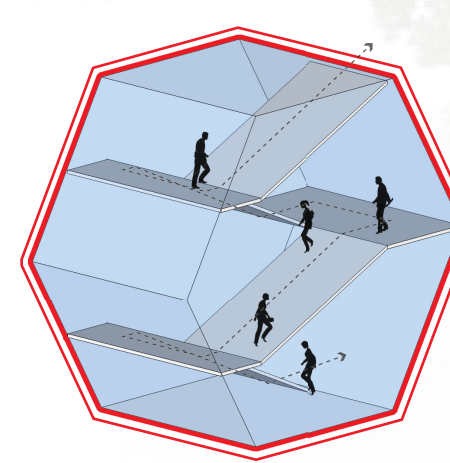

THE NEST

SAN JOSE URBAN CONFLUENCE

- 0 ZERO TREE REMOVED
- 1 ONE ICONIC LANDMARK
- 40 FORTY PORTABLE NESTS

The Nest – San Jose Urban Confluence is an urban installation, three-dimensional interactive place, and high-tech, eco archscape. Through careful positioning avoids cutting trees or disturbing wildlife; respects original park context and maintains an environmentally friendly site. The uniquely arched honeycomb stainless structure spans the riverbanks, becomes a “gate” to San Jose. The Nest provides vital spaces for social, cultural, and sports functions across ground, interim, and sky layers. Prefabricated structural system, portable “beehive” modules, special LED lights, zero-emission solar panels integrate technology and sustainability into an iconic landmark: The Nest, promoting technology, welcoming people, habituating nature, and representing San Jose.

ADVENTURE

SIGHTSEEING

FAMILY

SPORTS

EXHIBITION / PERFORMANCE

CAMPING

NIGHT VIEW

ADJUSTABLE PROGRAM / PANEL

CIRCULATION

MINI THEATER

EDUCATION

PARK FACILITIES

CAFE / RETAIL

PLAYGROUND

MICRO CLIMATE - PLANTS

NESTS - BIRDS

LOUVER - SUN SHADE

SOLAR PANEL - ENERGY

MESH - CLIMBING TREES

FLOWER SHRUBS - BEES

- VEGETATION
- PLANTER TRAYS
- EARTH LAYERS
- MAIN MODULAR STRUCTURE
- STORM WATER RETENTION
- STRUCUTAL FRAME
- PARTIAL MODULE DETAILS