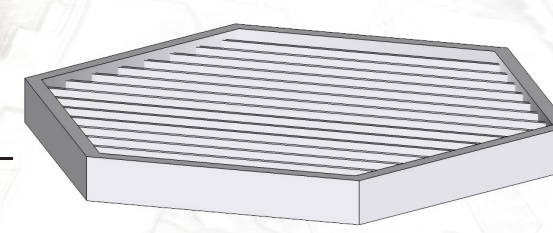

CIRCULATION

MINI THEATER

EDUCATION

PARK FACILITIES

CAFE / RETAIL

PLAYGROUND

MICRO CLIMATE - PLANTS

NESTS - BIRDS

LOUVER - SUN SHADE

SOLAR PANEL - ENERGY

MESH - CLIMBING TREES

FLOWER SHRUBS - BEES

- VEGETATION
- PLANTER TRAYS
- EARTH LAYERS
- MAIN MODULAR STRUCTURE
- STORM WATER RETENTION
- STRUCUTAL FRAME
- PARTIAL MODULE DETAILS

- ADVENTURE
- NATURE
- ACTIVITY
- FAMILY

- EMERGENT LAYER
- CANOPY LAYER
- UNDERSTORY LAYER
- FOREST FLOOR

LAYERS OF ECOLOGY

SITE PLAN