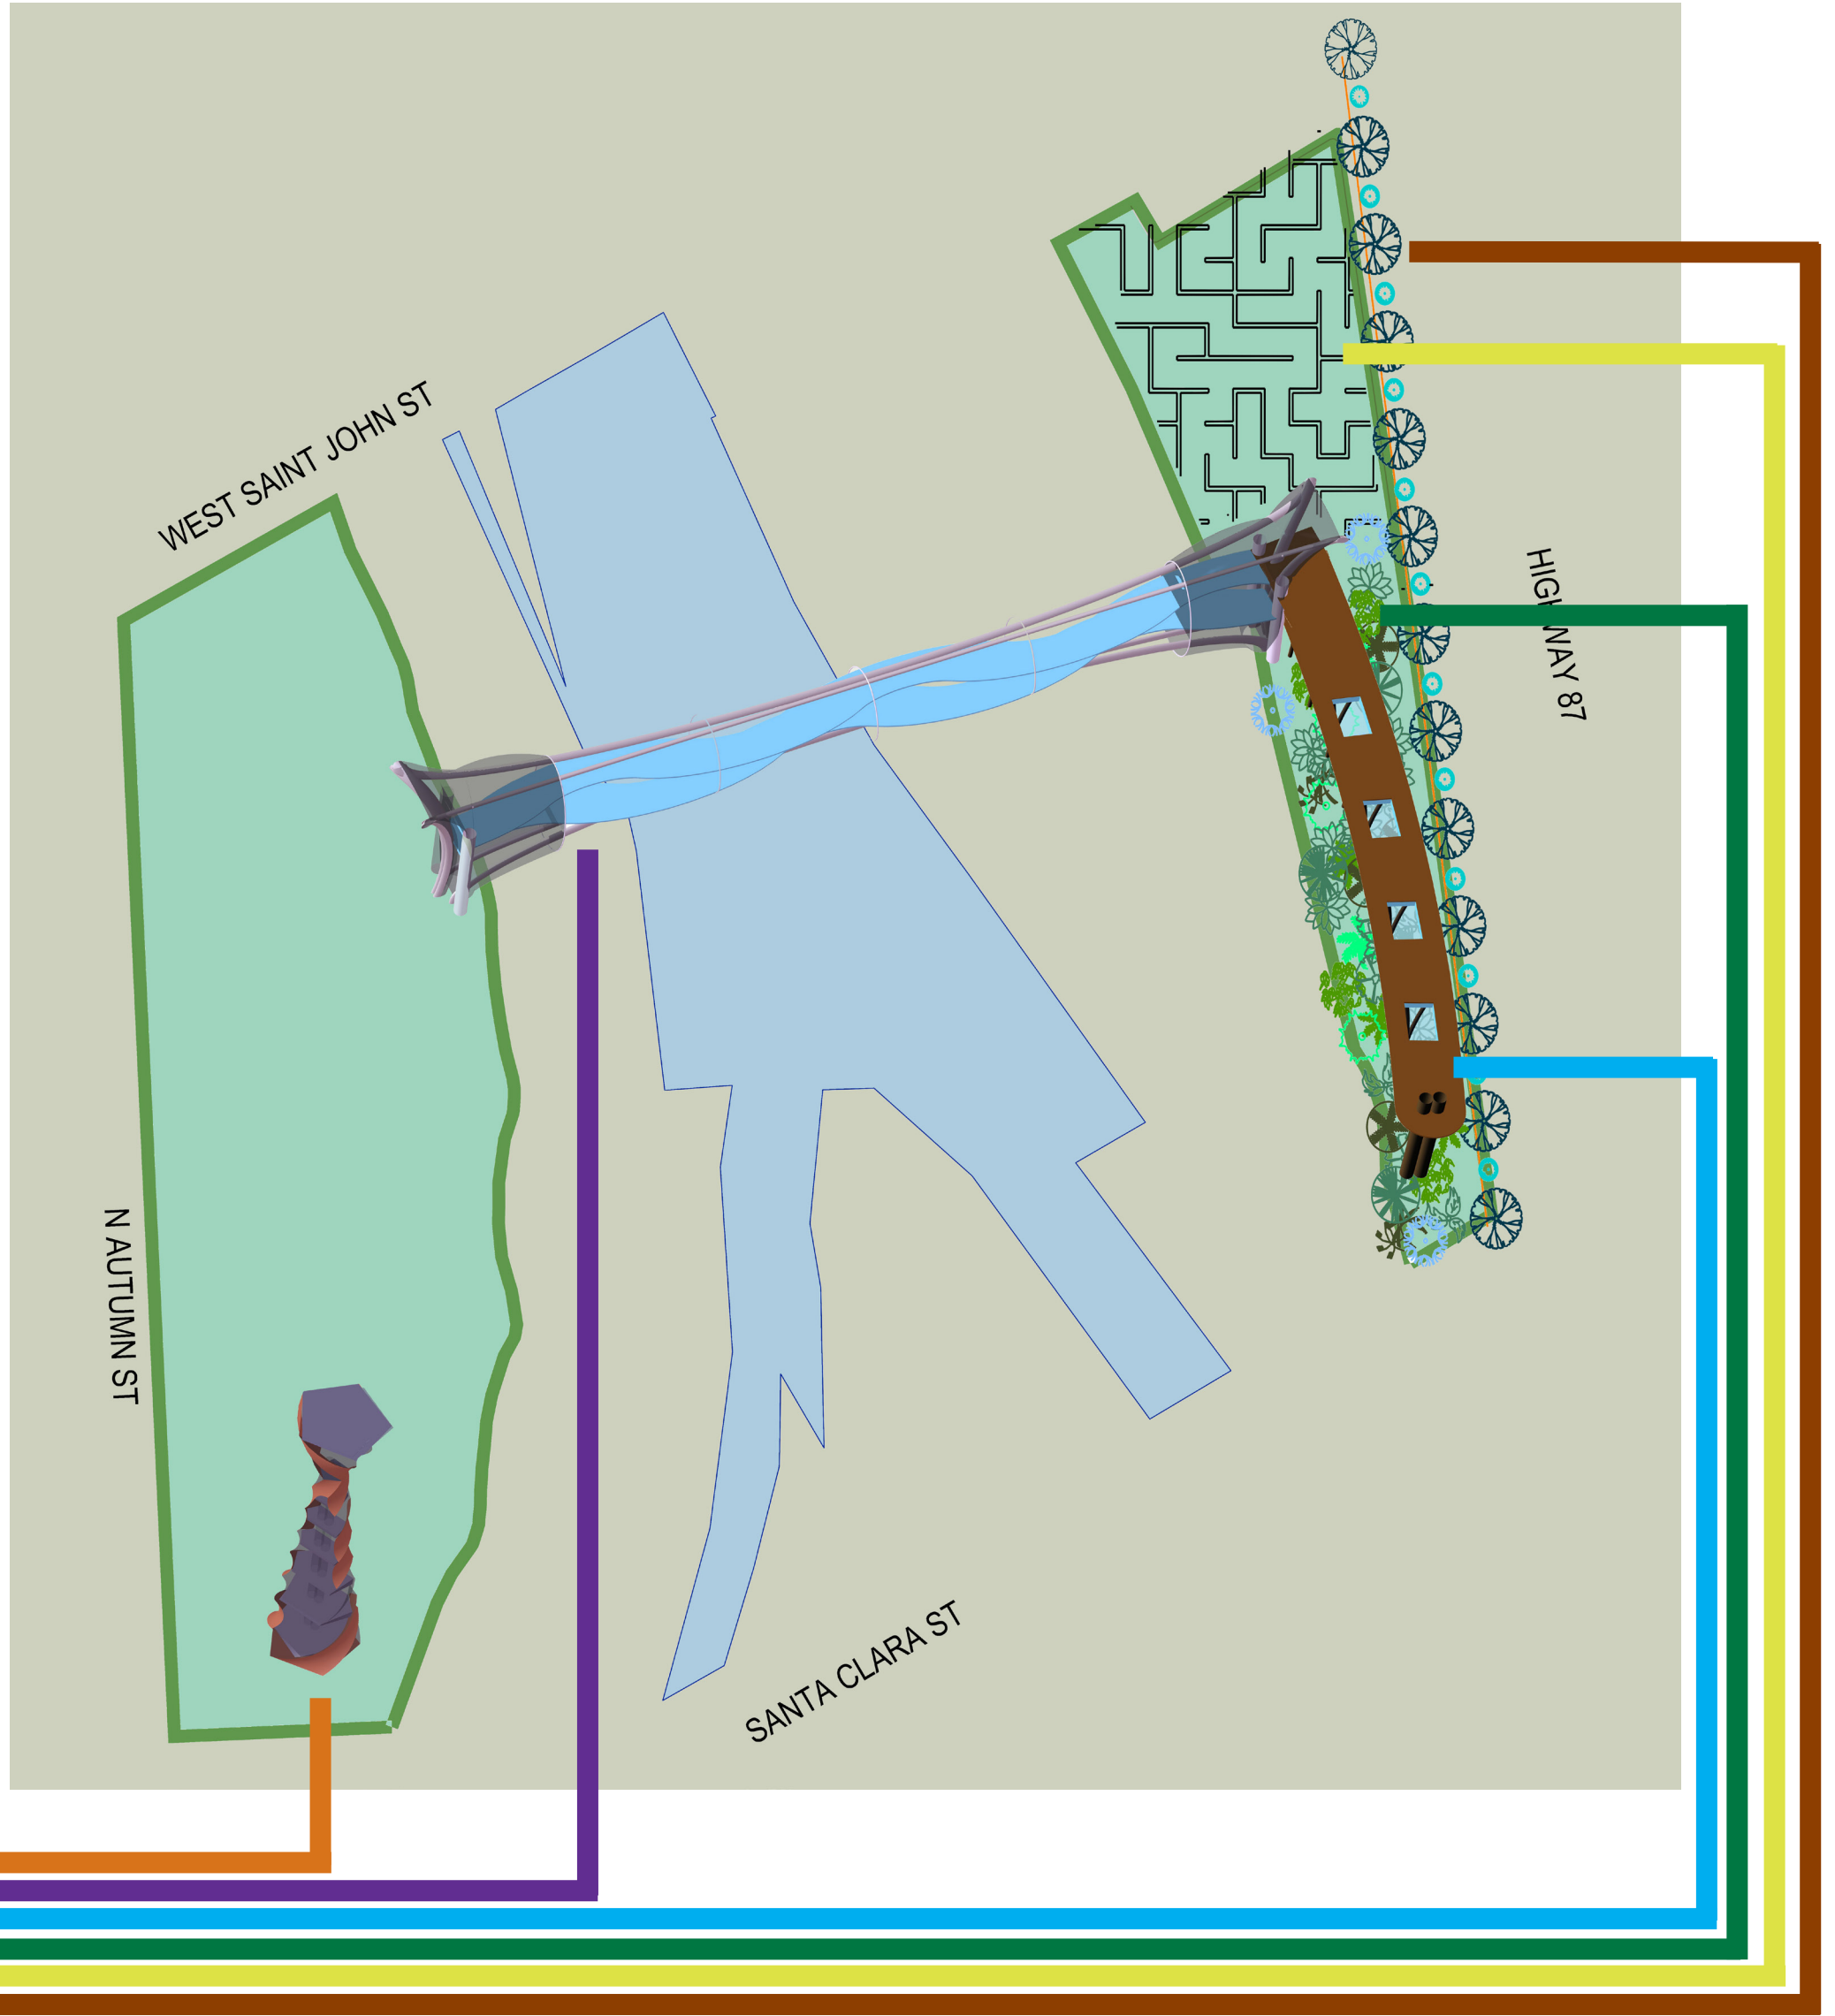

# Project Concept

The site

To unify the site with diverse interventions that invite investigation; exploration; engagement or entertainment.

The project

- Iconic Tower
- Highline - Low line Promenade Bridge, east west traverse
- Canopy-Jetty Lagoons
- Tropical Garden
- Traditional Maze
- Pollution Barrier

## Iconic Tower

Inspiration

Wheat Sheaf Emblem

Harmonic Geometry

=

- Tower pinnacle viewing platform via glazed elevator
- Night lighting via trending drone projection technology
- An airframe steel structure with copper and glass integrated clad components
- Five floors for use as bijou cafe/exhibitions/concerts
- Energy from non-reflective solar panels integrated within the structure at strategic points. The expanse of glass lends itself to future graphene energy farming as the technology develops

# Promenade-Meander

Inspiration

Bridge traverse meander detail

- High-Low line, garden lined promenades linking the west site development to the east site, creating an integrated environment
- Steel structure with glass atriums at both ends of the promenades served via glass elevators
- Glass can be up-graded as graphene technology progresses to further enhance net-zero energy aspirations
- Promenade walk way, hydroponic garden planting to compliment the river symbol theme

# Natural Pollution Barrier

- Three forms of leafy vegetation to absorb pollutants emanating from Highway 87