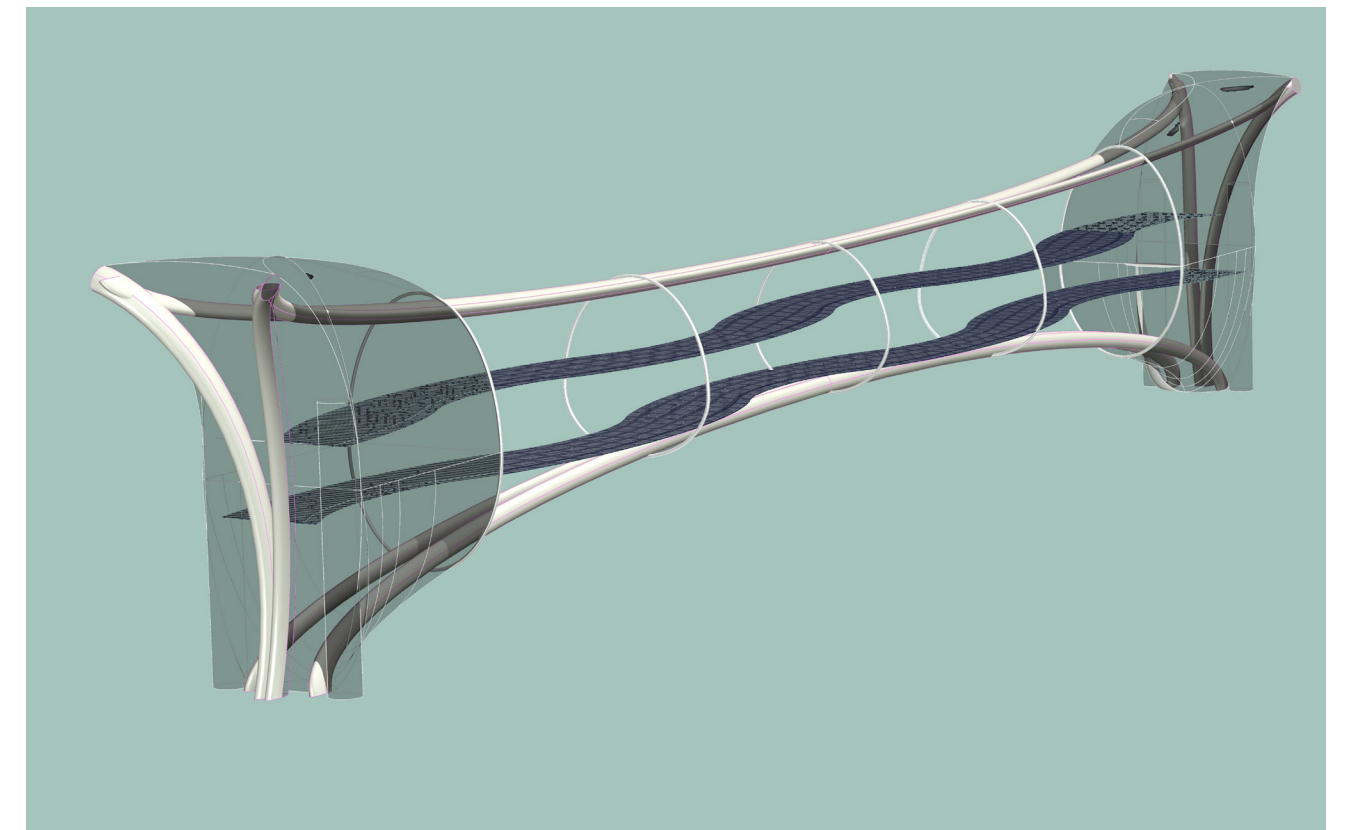

# Project Concept

The site

To unify the site with diverse interventions that invite investigation; exploration; engagement or entertainment.

The project

- Iconic Tower
- Highline - Low line Promenade Bridge, east west traverse
- Canopy-Jetty Lagoons
- Tropical Garden
- Traditional Maze
- Pollution Barrier

## Iconic Tower

Inspiration

Wheat Sheaf Emblem

Harmonic Geometry

=

- Tower pinnacle viewing platform via glazed elevator
- Night lighting via trending drone projection technology
- An airframe steel structure with copper and glass integrated clad components
- Five floors for use as bijou cafe/exhibitions/concerts
- Energy from non-reflective solar panels integrated within the structure at strategic points. The expanse of glass lends itself to future graphene energy farming as the technology develops

● Lighting  
Purple dots indicate invisible drone positions projecting light

# Promenade-Meander

Inspiration

Bridge traverse meander detail

- High-Low line, garden lined promenades linking the west site development to the east site, creating an integrated environment
- Steel structure with glass atriums at both ends of the promenades served via glass elevators
- Glass can be up-graded as graphene technology progresses to further enhance net-zero energy aspirations
- Promenade walk way, hydroponic garden planting to compliment the river symbol theme