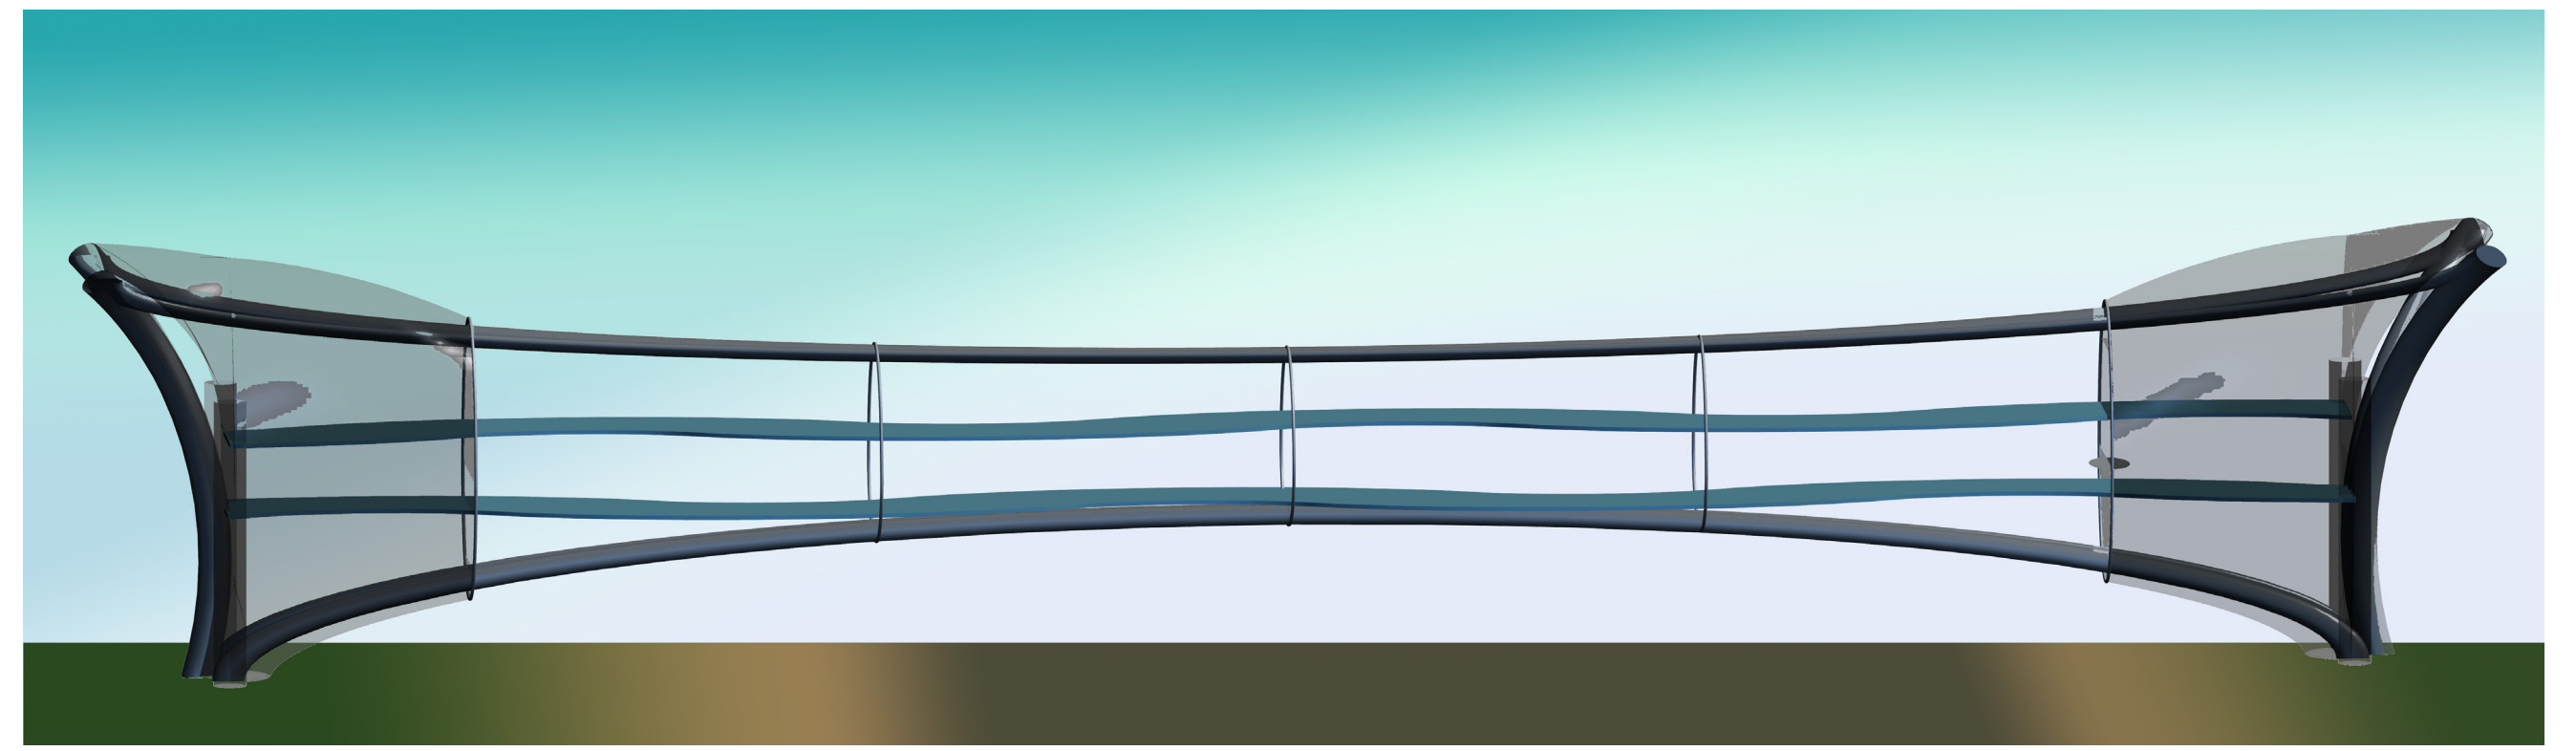

# Project Concept

The site

To unify the site with diverse interventions that invite investigation; exploration; engagement or entertainment.

The project

- Iconic Tower
- Highline - Low line Promenade Bridge, east west traverse
- Canopy-Jetty Lagoons
- Tropical Garden
- Traditional Maze
- Pollution Barrier

## Iconic Tower

Inspiration

Wheat Sheaf Emblem

Harmonic Geometry

=

- Tower pinnacle viewing platform via glazed elevator
- Night lighting via trending drone projection technology
- An airframe steel structure with copper and glass integrated clad components
- Five floors for use as bijou cafe/exhibitions/concerts
- Energy from non-reflective solar panels integrated within the structure at strategic points. The expanse of glass lends itself to future graphene energy farming as the technology develops

● Lighting  
Purple dots indicate invisible drone positions projecting light

# Promenade-Meander

Inspiration

Bridge traverse meander detail

- High-Low line, garden lined promenades linking the west site development to the east site, creating an integrated environment
- Steel structure with glass atriums at both ends of the promenades served via glass elevators
- Glass can be up-graded as graphene technology progresses to further enhance net-zero energy aspirations
- Promenade walk way, hydroponic garden planting to compliment the river symbol theme