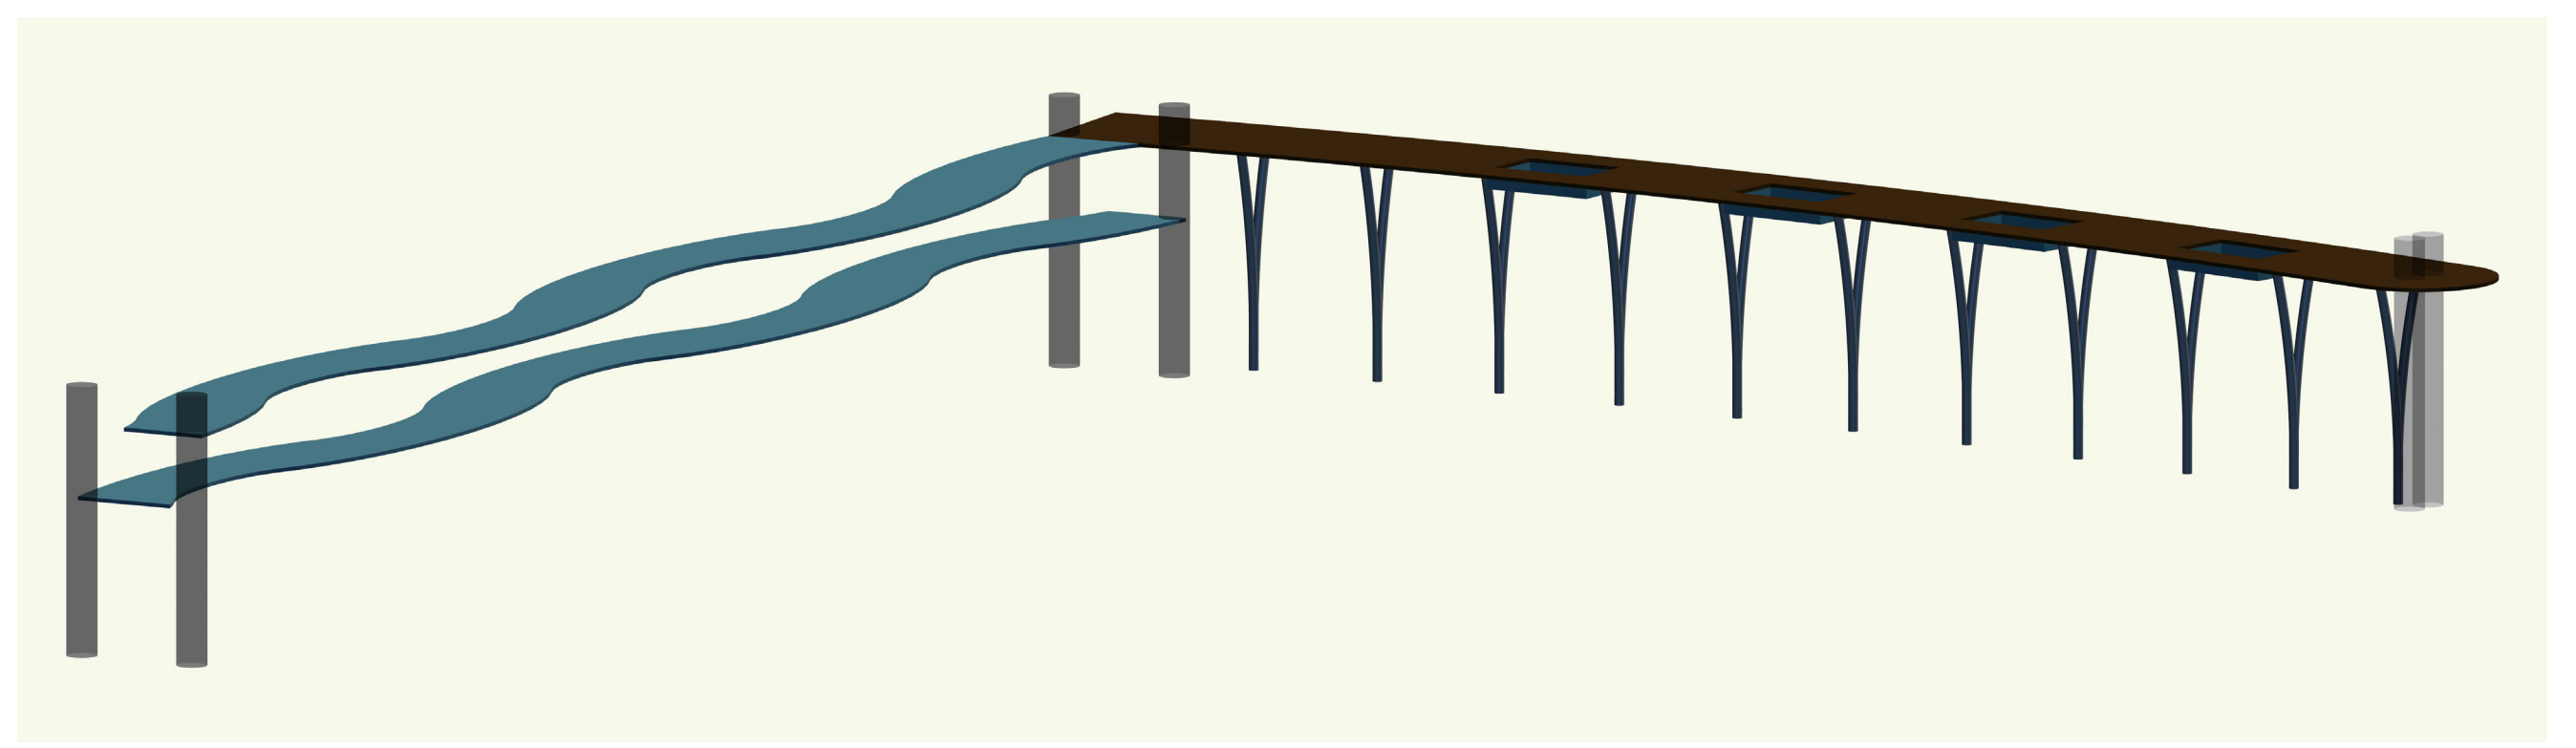

# Project Concept

The site

To unify the site with diverse interventions that invite investigation; exploration; engagement or entertainment.

The project

- Iconic Tower
- Highline - Low line Promenade Bridge, east west traverse
- Canopy-Jetty Lagoons
- Tropical Garden
- Traditional Maze
- Pollution Barrier

## Iconic Tower

Inspiration

Wheat Sheaf Emblem

Harmonic Geometry

=

- Tower pinnacle viewing platform via glazed elevator
- Night lighting via trending drone projection technology
- An airframe steel structure with copper and glass integrated clad components
- Five floors for use as bijou cafe/exhibitions/concerts
- Energy from non-reflective solar panels integrated within the structure at strategic points. The expanse of glass lends itself to future graphene energy farming as the technology develops

● Lighting  
Purple dots indicate invisible drone positions projecting light

# Promenade-Meander

Inspiration

Bridge traverse meander detail

- High-Low line, garden lined promenades linking the west site development to the east site, creating an integrated environment
- Steel structure with glass atriums at both ends of the promenades served via glass elevators
- Glass can be up-graded as graphene technology progresses to further enhance net-zero energy aspirations
- Promenade walk way, hydroponic garden planting to compliment the river symbol theme