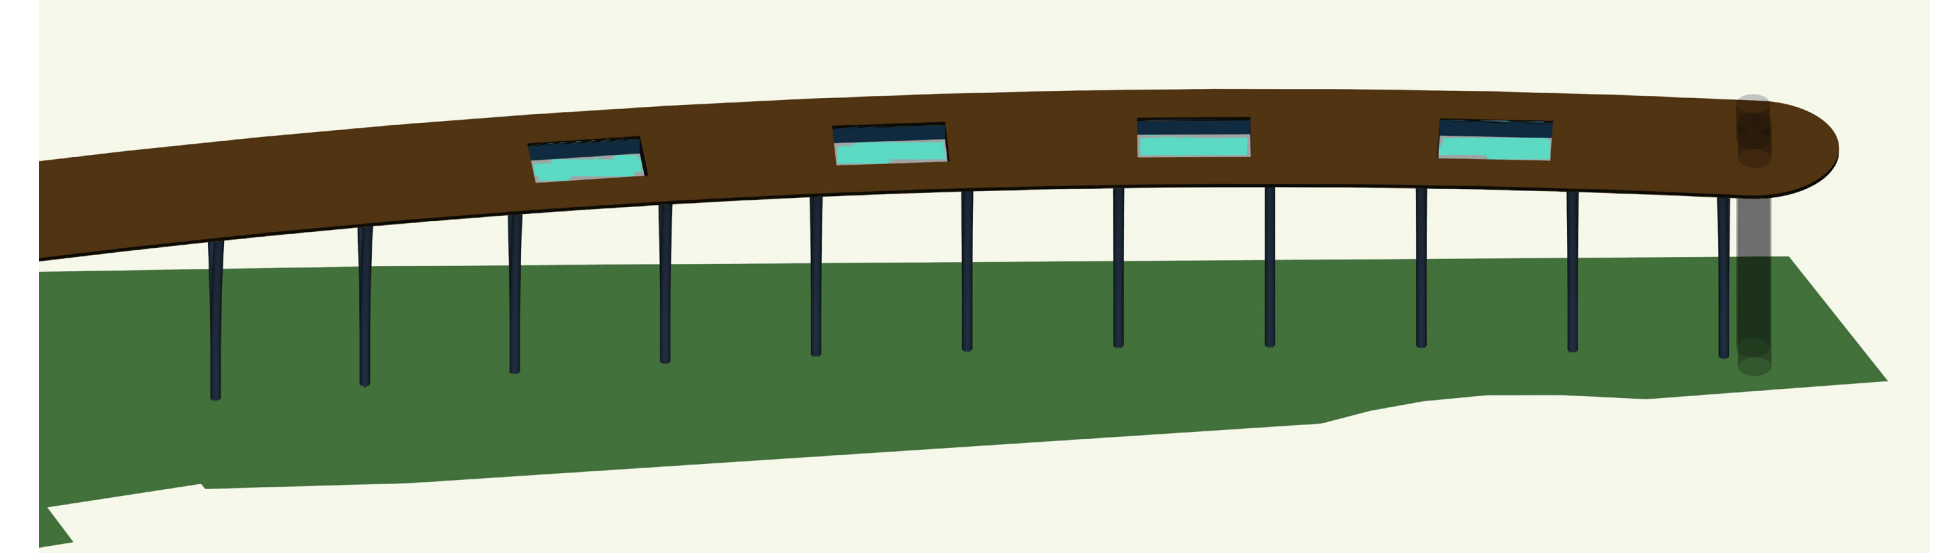

- A series of glass bottom pools nestling in the canopy of a Tropical Forest
- Adding another layer of social activity to the narrow site