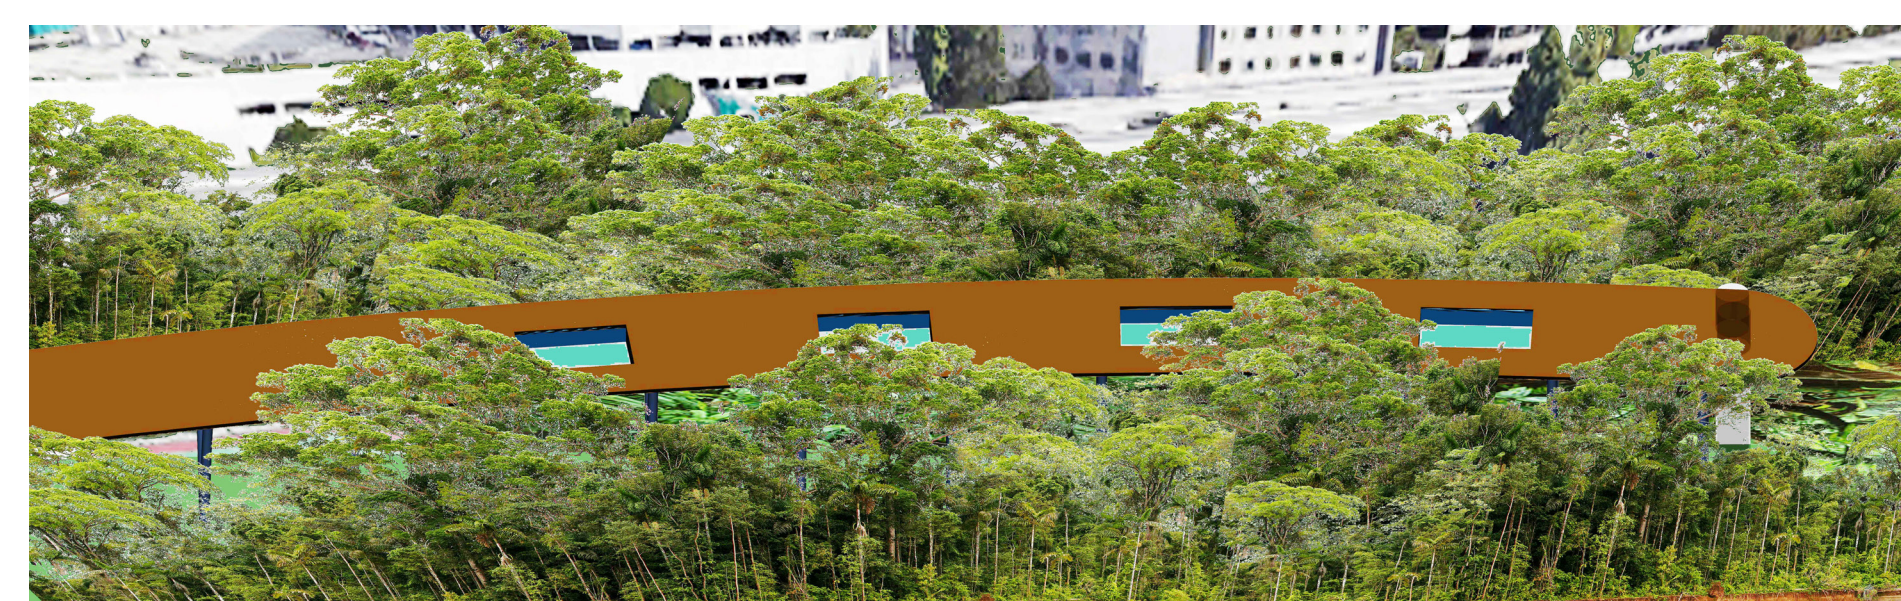

# Project Concept

The site

To unify the site with diverse interventions that invite investigation; exploration; engagement or entertainment.

The project

- Iconic Tower
- Highline - Low line Promenade Bridge, east west traverse
- Canopy-Jetty Lagoons
- Tropical Garden
- Traditional Maze
- Pollution Barrier

# Promenade-Meander

Inspiration

Bridge traverse meander detail

- High-Low line, garden lined promenades linking the west site development to the east site, creating an integrated environment
- Steel structure with glass atriums at both ends of the promenades served via glass elevators
- Glass can be up-graded as graphene technology progresses to further enhance net-zero energy aspirations
- Promenade walk way, hydroponic garden planting to compliment the river symbol theme

# Tree Canopy Lagoons

Inspiration

The desire for the poetics of flight with the pleasure of immersion in water

- A series of glass bottom pools nestling in the canopy of a Tropical Forest
- Adding another layer of social activity to the narrow site