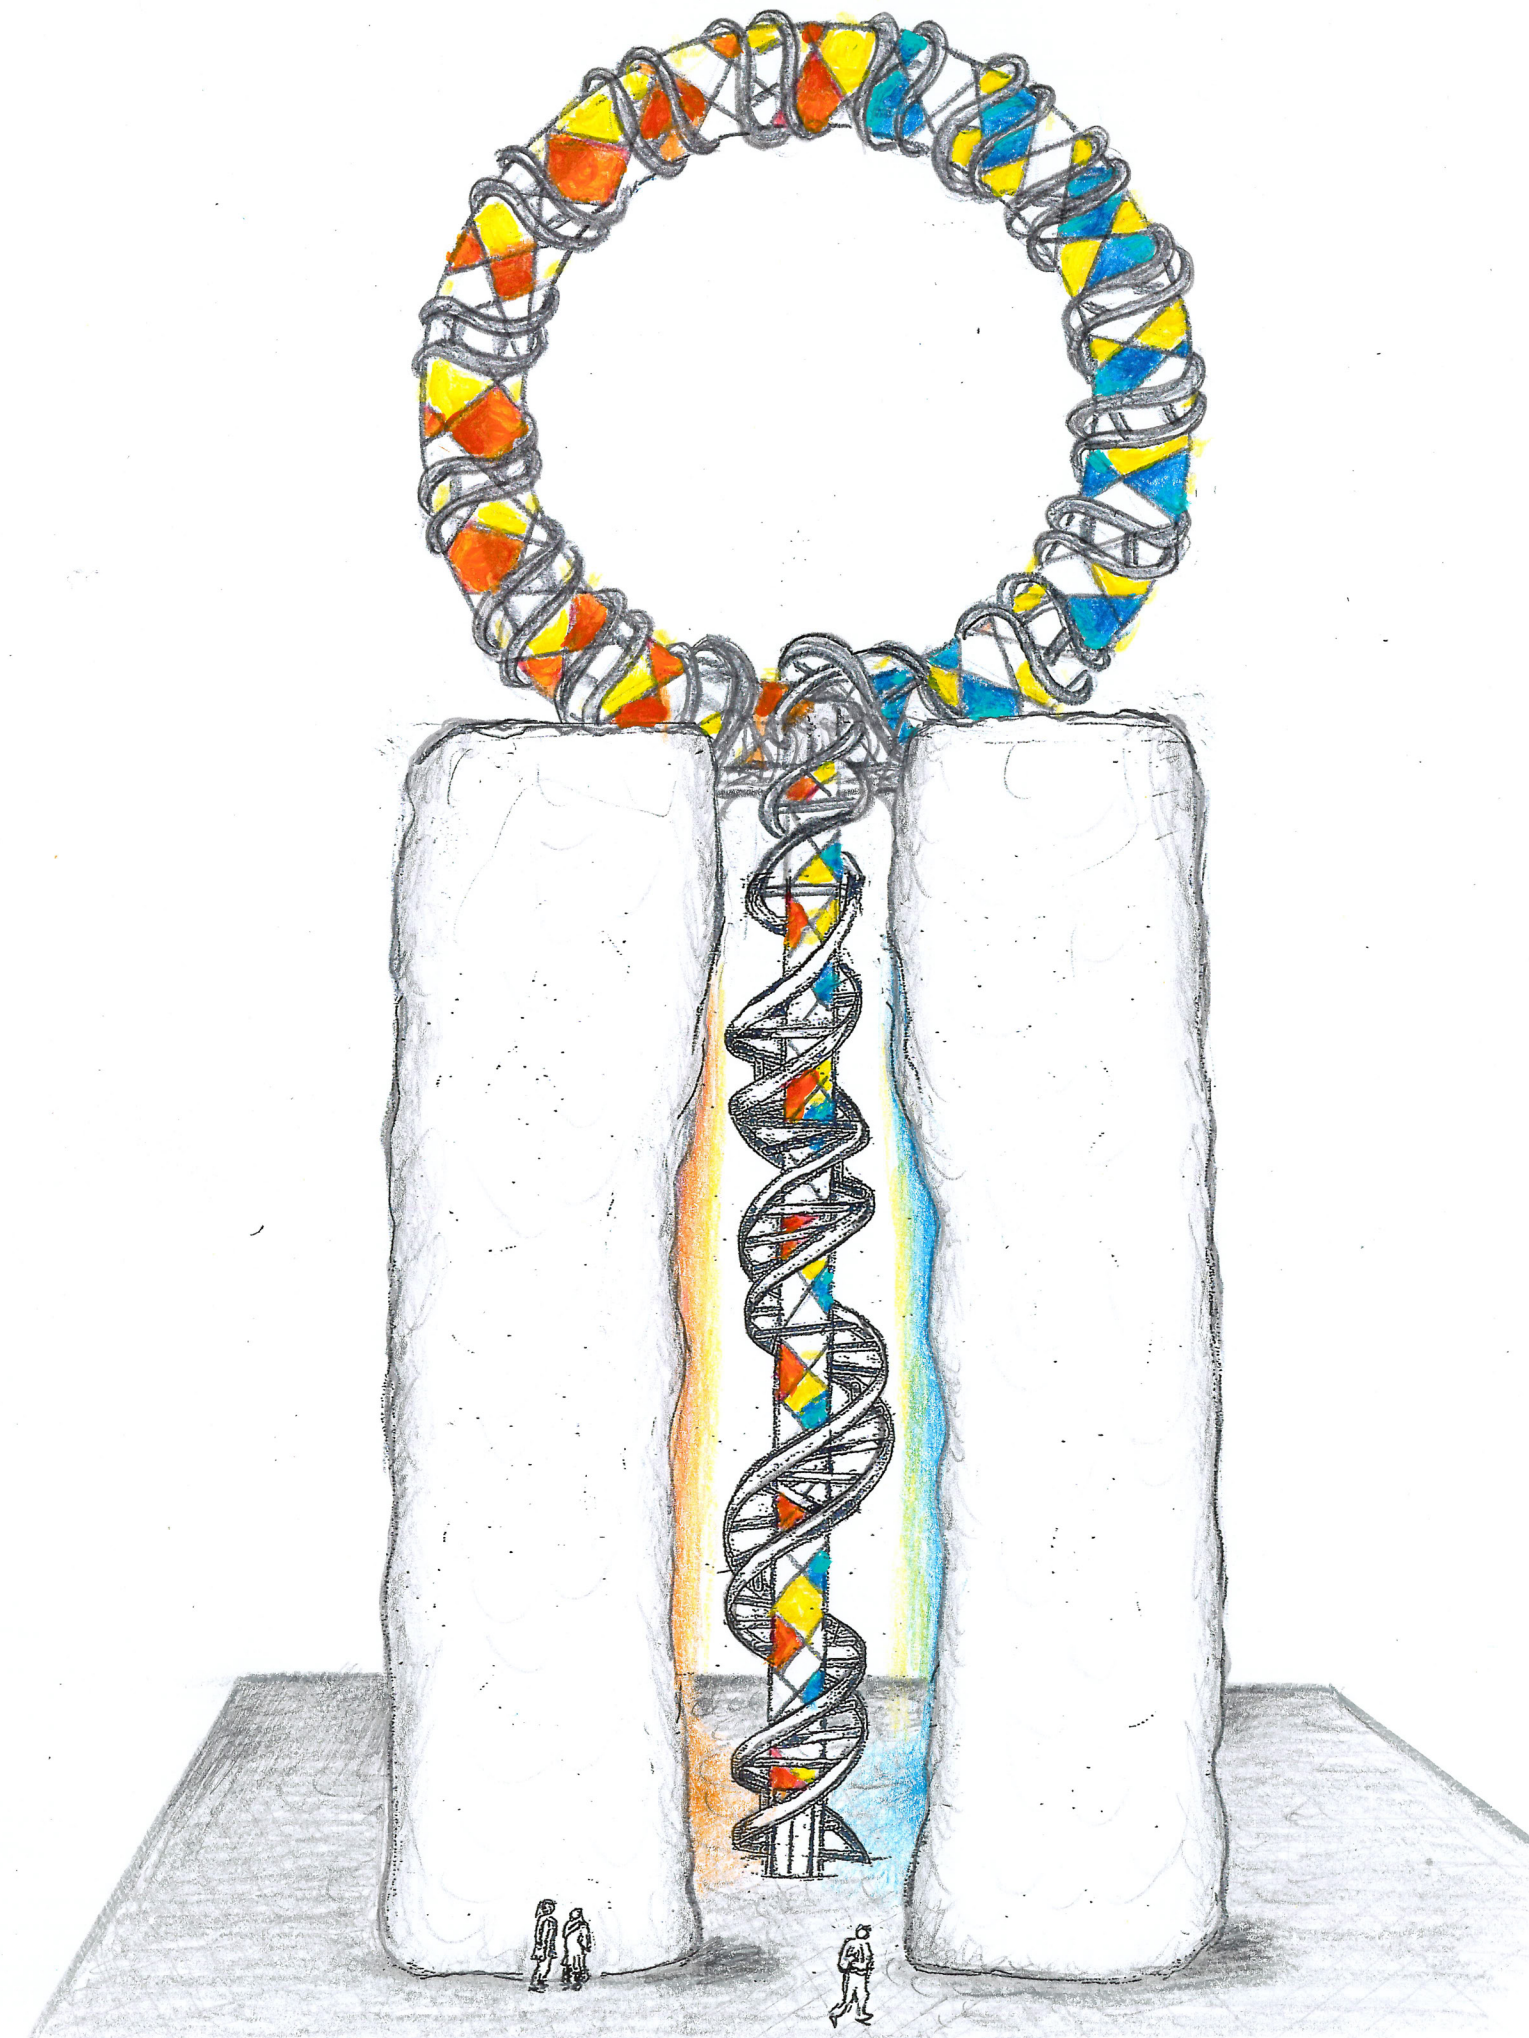

"THE GUARDIAN"

"THE GUARDIAN"
ARENA GREEN WEST, SAN JOSE, CA

VIEW AT N. AUTUMN ST
127' x 47' x 25'
WHITE GRANITE, STAINLESS STEEL, GLASS

STAINLESS
STEEL BEAM
FRAMING

FILTERED COLORED LIGHT FROM WINDOWS
WEST SIDE INTERIOR

ORANGE + YELLOW
STAINED GLASS
WINDOWS

WEST - EXTERIOR - EAST

BLUE + YELLOW
STAINED GLASS
WINDOWS

STAINLESS
STEEL BEAM
FRAMING

FILTERED COLOR LIGHT FROM WINDOWS
EAST SIDE INTERIOR

LTD NIGHT LIGHTS

INTERIOR NIGHT

SITE MAP
ARENA GREEN WEST

- STONE SEATING
- HELIX
- STAIR CASE
- GLASS AND STEEL ELEVATOR

SKY PLAZA OUTLOOK

- FLOOR AREA 42' x 20'
- STEPS
 - STAIR WELL
 - ELEVATOR

STAIR CASE
TO SKY PLAZA

EAST SIDE INTERIOR

ELEVATOR, GLASS, STEEL
TO SKY PLAZA
ELEVATOR

EXTERIOR DIMENSIONS