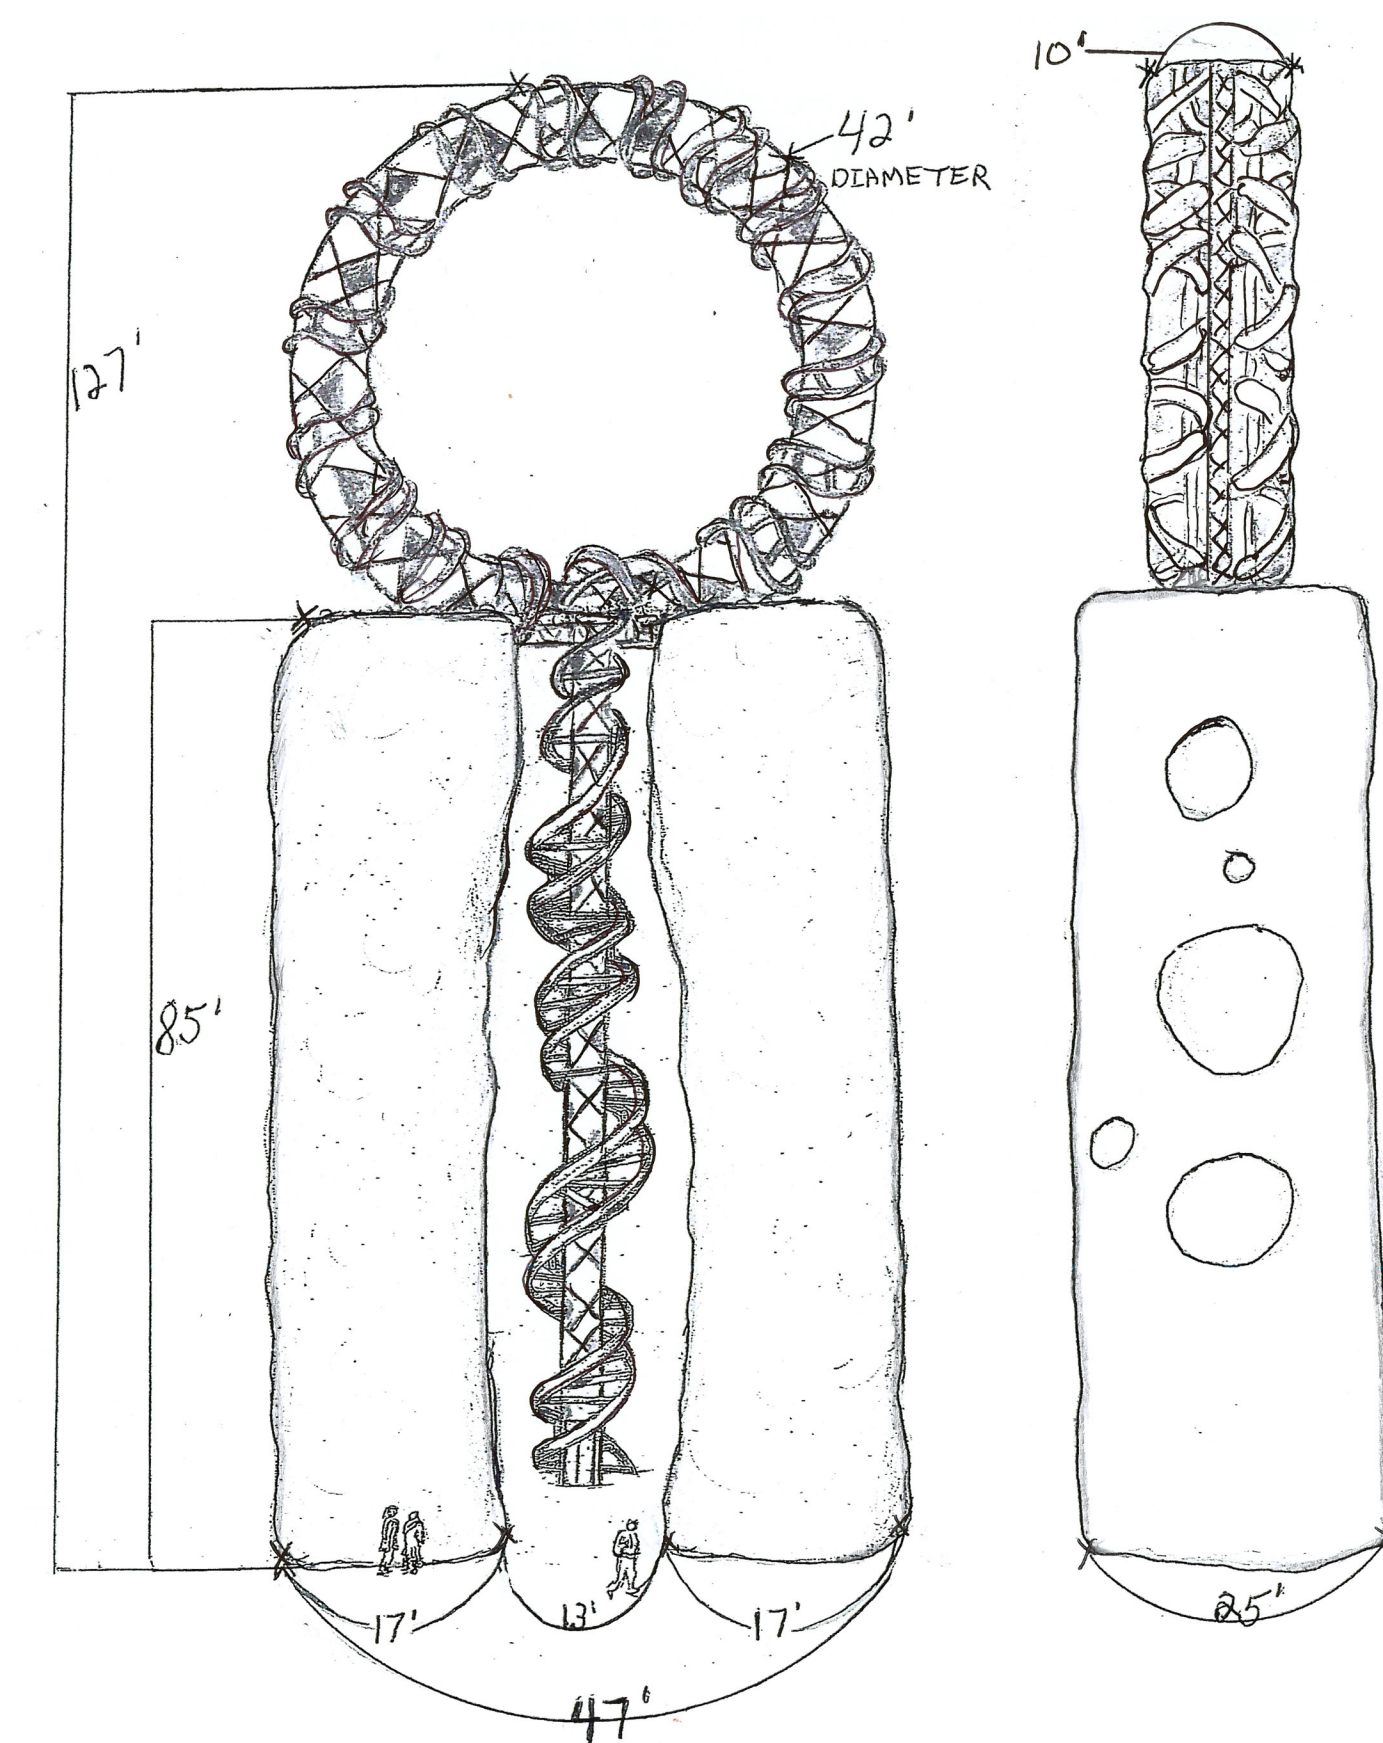

"THE GUARDIAN"

"THE GUARDIAN"
ARENA GREEN WEST, SAN JOSE, CA

VIEW AT N. AUTUMN ST
127' x 47' x 25'
WHITE GRANITE, STAINLESS STEEL, GLASS

STAINLESS
STEEL BEAM
FRAMING

FILTERED COLORED LIGHT FROM WINDOWS
WEST SIDE INTERIOR

SITE MAP
ARENA GREEN WEST

- STONE SEATING
- HELIX
- STAIR CASE
- GLASS AND STEEL ELEVATOR

SKY PLAZA OUTLOOK

- FLOOR AREA 42' x 20'
- STEPS
 - STAIR WELL
 - ELEVATOR

STAIR CASE
TO SKY PLAZA

EAST SIDE INTERIOR

ELEVATOR, GLASS, STEEL
TO SKY PLAZA
ELEVATOR

EXTERIOR DIMENSIONS