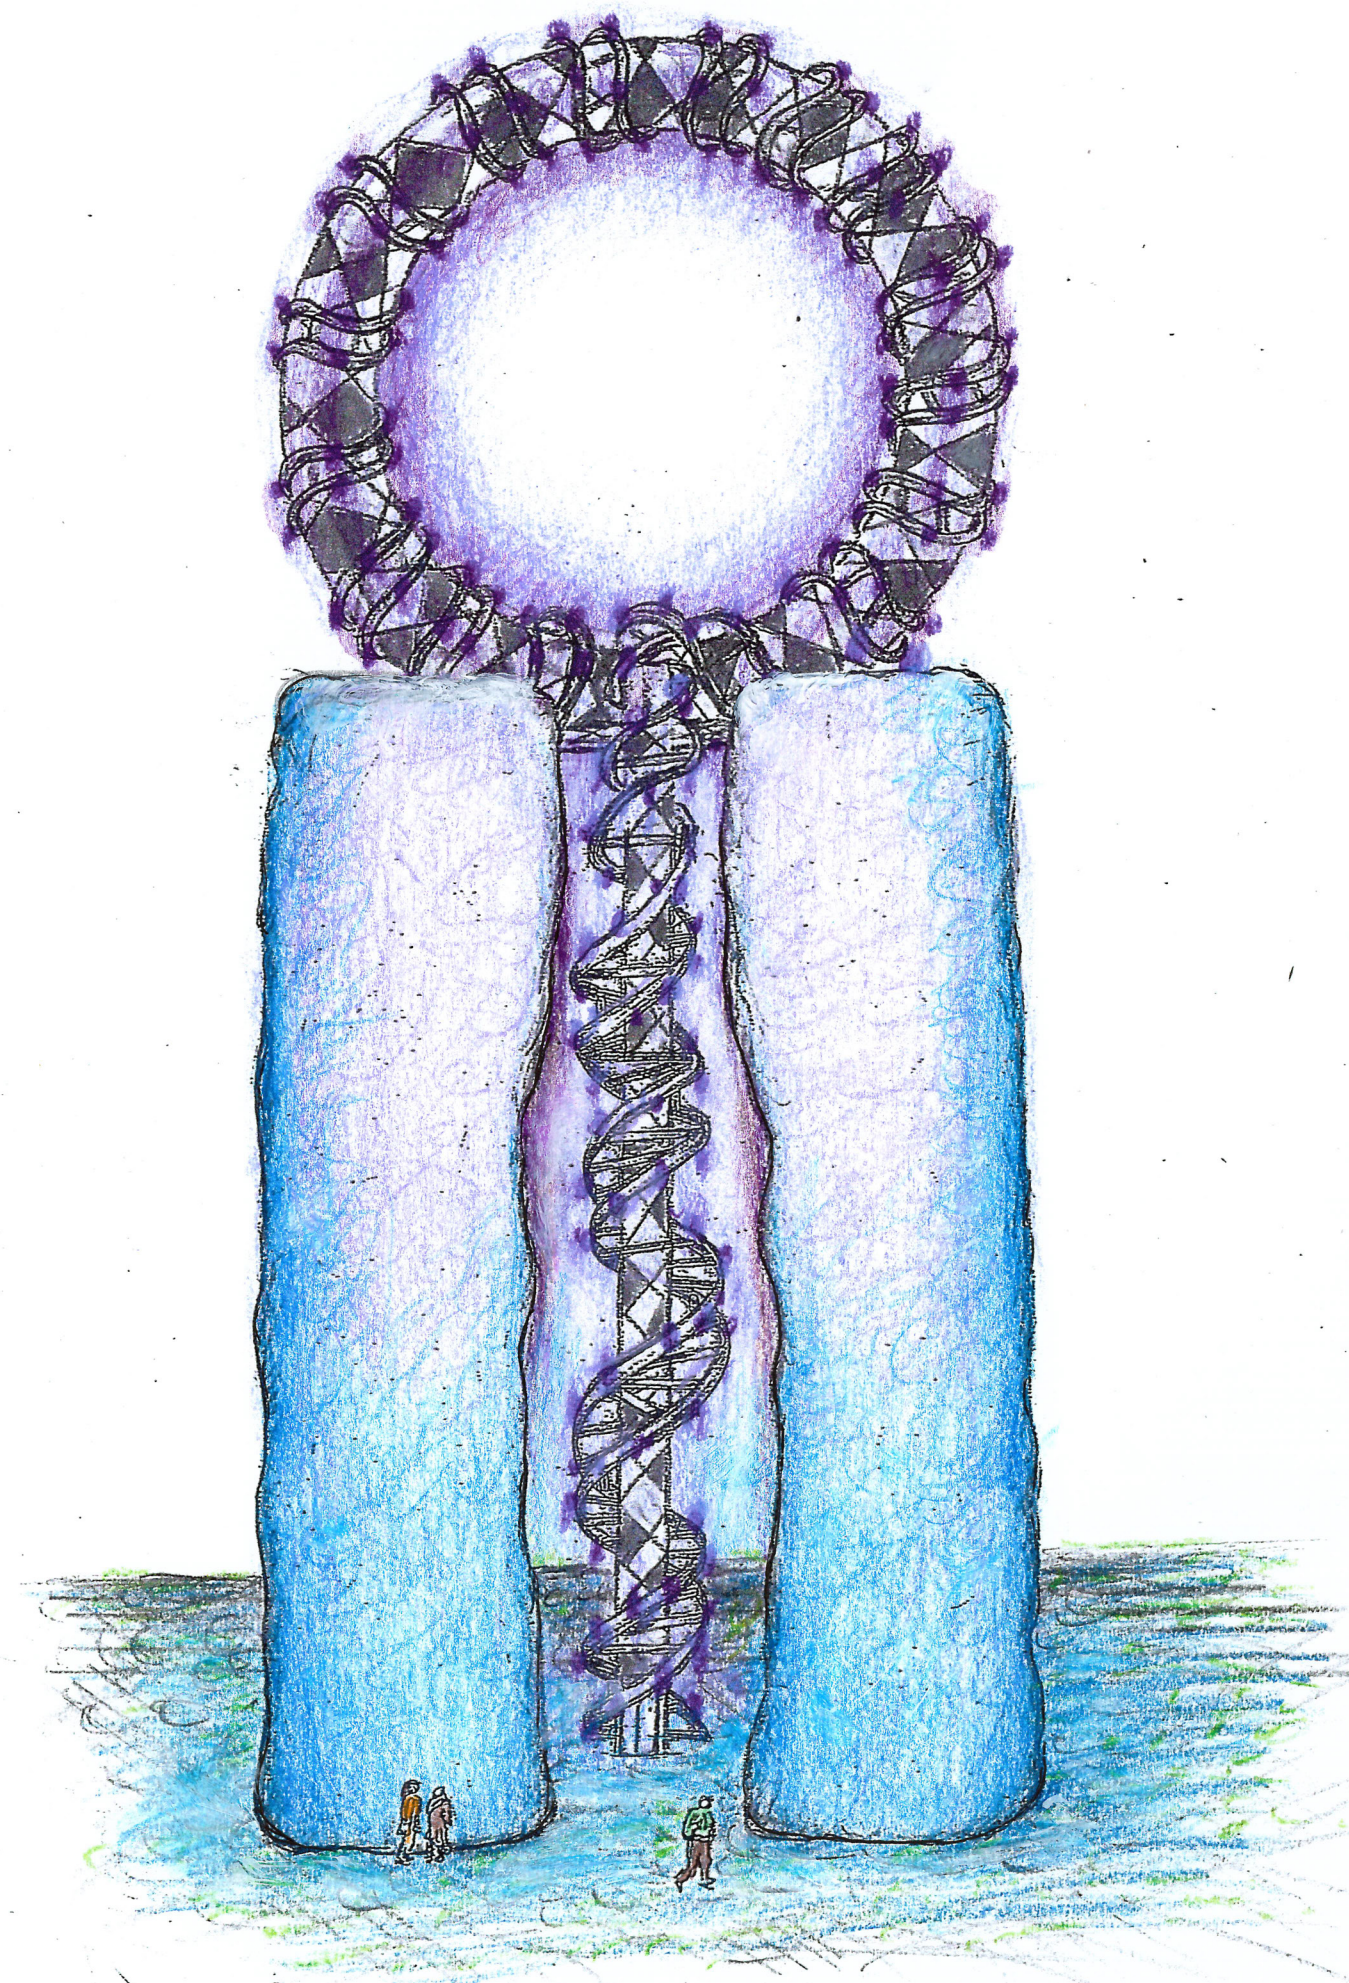

"THE GUARDIAN"

"THE GUARDIAN"
ARENA GREEN WEST, SAN JOSE, CA

VIEW AT N. AUTUMN ST
127' x 47' x 25'
WHITE GRANITE, STAINLESS STEEL, GLASS

STAINLESS
STEEL BEAM
FRAMING

FILTERED COLORED LIGHT FROM WINDOWS
WEST SIDE INTERIOR

ORANGE + YELLOW
STAINED GLASS
WINDOWS

WEST - EXTERIOR - EAST

BLUE + YELLOW
STAINED GLASS
WINDOWS

STAINLESS
STEEL BEAM
FRAMING

FILTERED COLOR LIGHT FROM WINDOWS
EAST SIDE INTERIOR

LTD NIGHT LIGHTS

INTERIOR NIGHT

SITE MAP
ARENA GREEN WEST

- STONE SEATING
- HELIX
- STAIR CASE
- GLASS AND STEEL ELEVATOR

SKY PLAZA OUTLOOK

- FLOOR AREA 42' x 20'
- STEPS
 - STAIR WELL
 - ELEVATOR

STAIR CASE
TO SKY PLAZA

EAST SIDE INTERIOR

ELEVATOR, GLASS, STEEL
TO SKY PLAZA
ELEVATOR

EXTERIOR DIMENSIONS