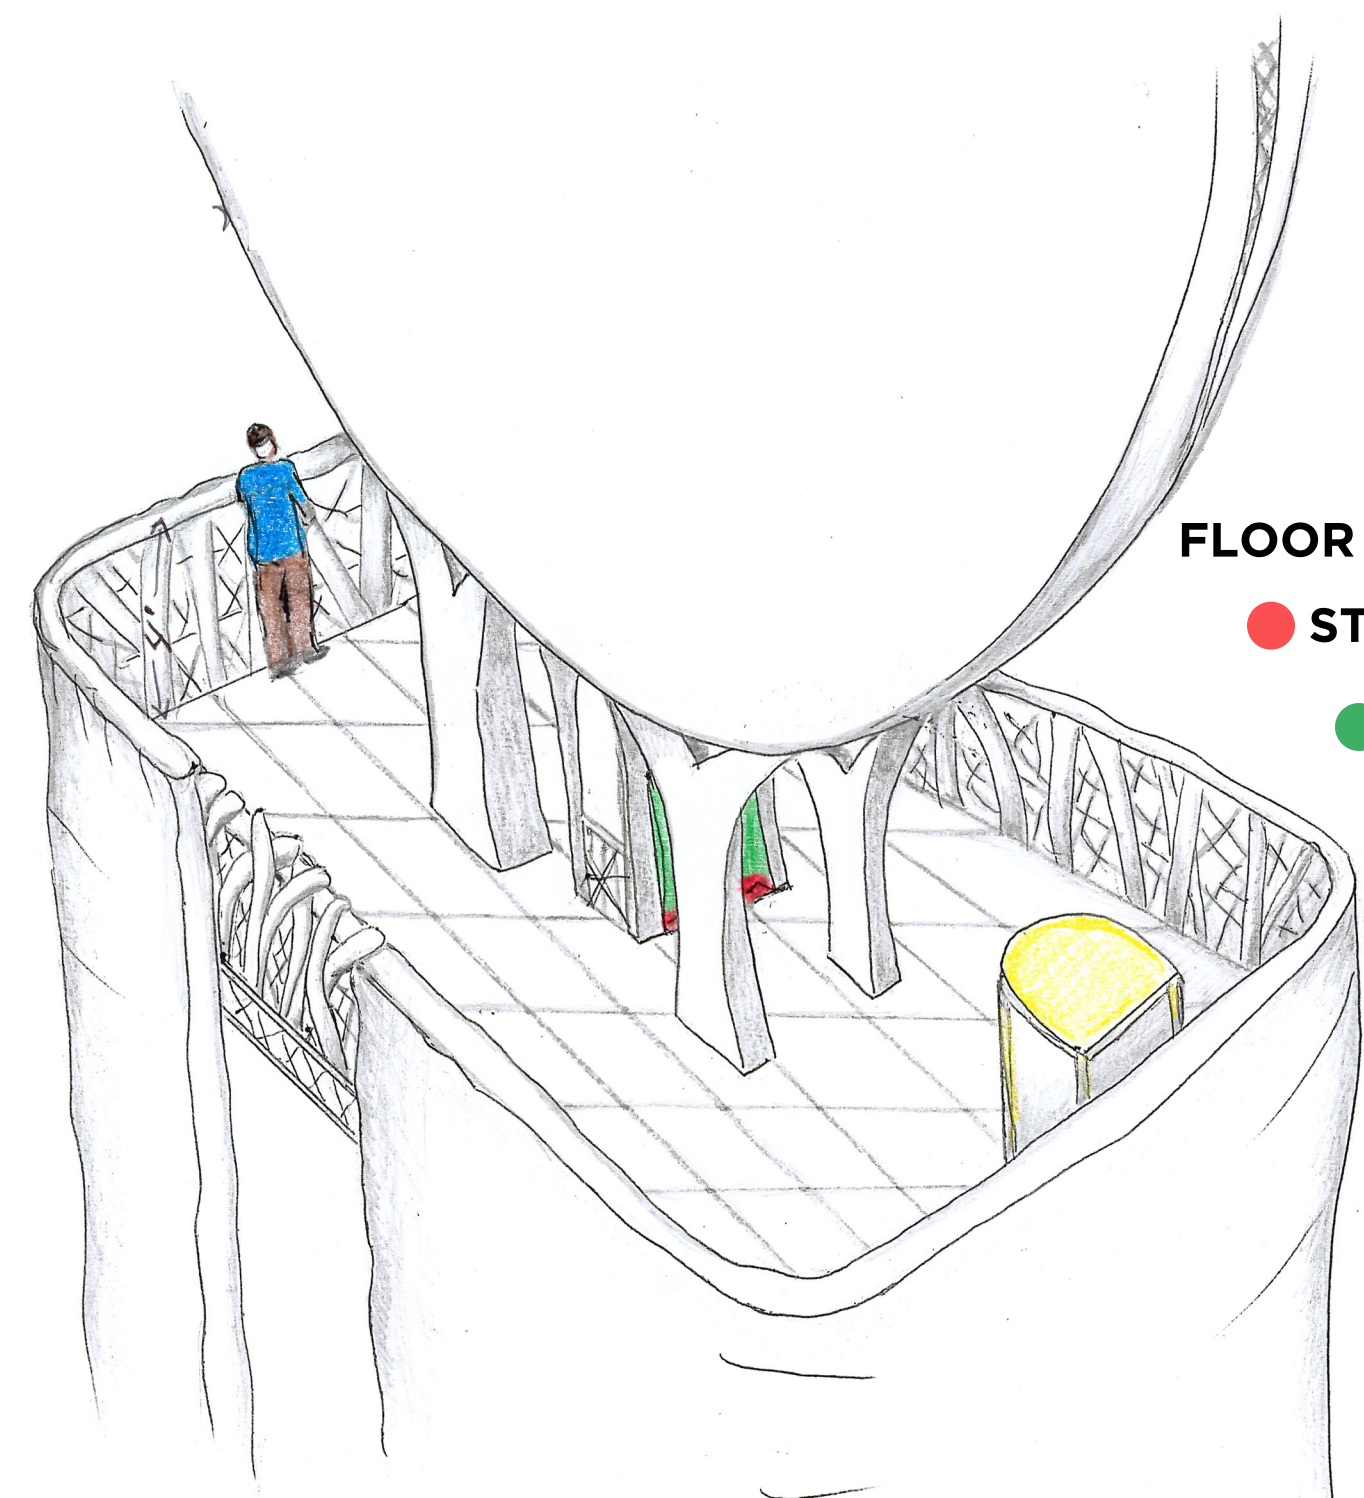

"THE GUARDIAN"

"THE GUARDIAN"
ARENA GREEN WEST, SAN JOSE, CA

VIEW AT N. AUTUMN ST
127' x 47' x 25'
WHITE GRANITE, STAINLESS STEEL, GLASS

STAINLESS
STEEL BEAM
FRAMING

FILTERED COLORED LIGHT FROM WINDOWS
WEST SIDE INTERIOR

SITE MAP
ARENA GREEN WEST

- STONE SEATING
- HELIX
- STAIR CASE
- GLASS AND STEEL ELEVATOR

SKY PLAZA OUTLOOK

- FLOOR AREA 42' x 20'
- STEPS
 - STAIR WELL
 - ELEVATOR

STAIR CASE
TO SKY PLAZA

EAST SIDE INTERIOR

ELEVATOR, GLASS, STEEL
TO SKY PLAZA
ELEVATOR

EXTERIOR DIMENSIONS