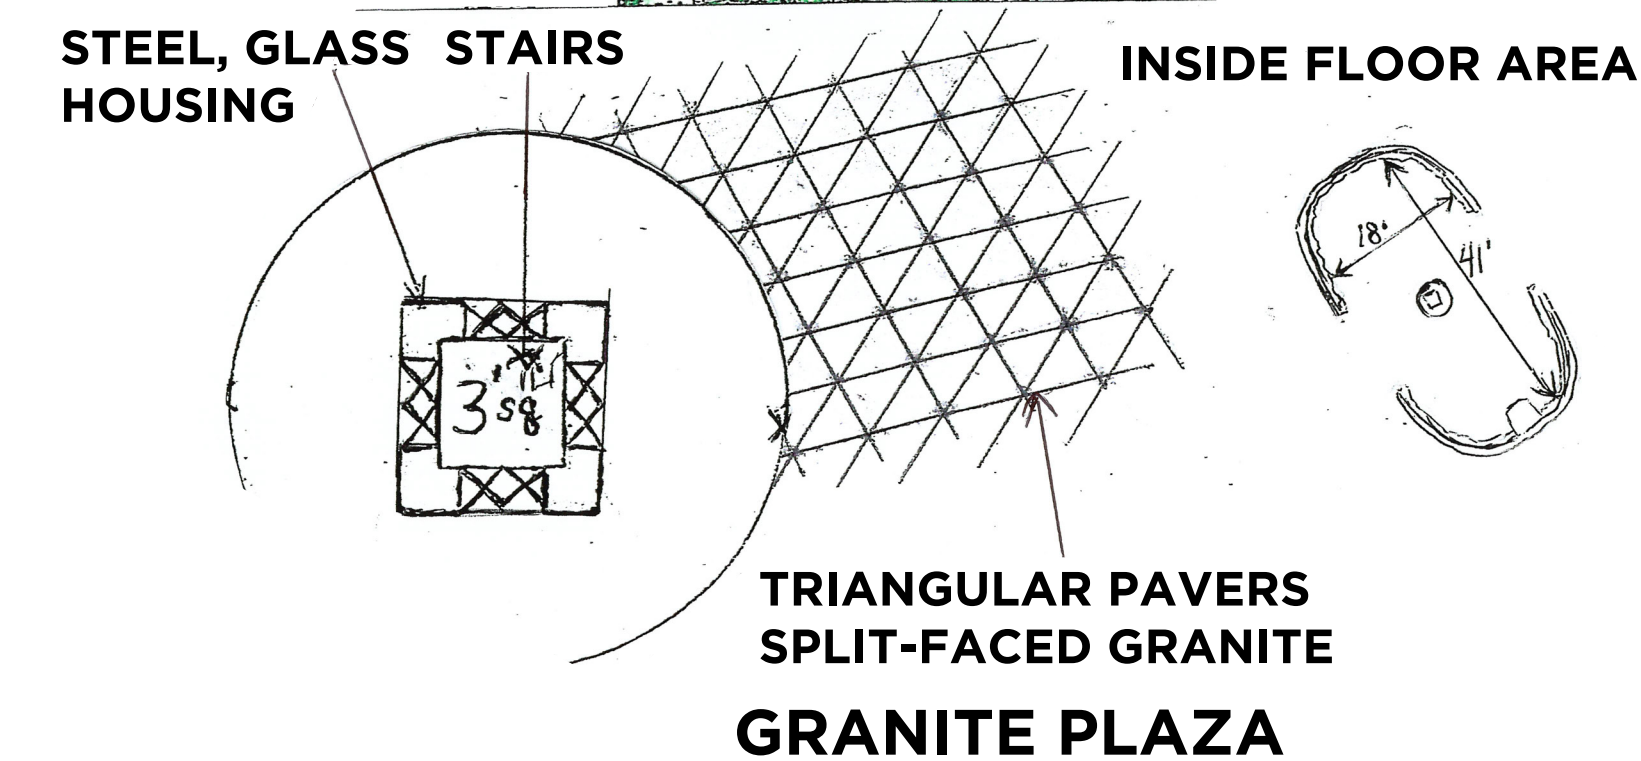

"THE GUARDIAN"

"THE GUARDIAN"
ARENA GREEN WEST, SAN JOSE, CA

VIEW AT N. AUTUMN ST
127' x 47' x 25'
WHITE GRANITE, STAINLESS STEEL, GLASS

STAINLESS
STEEL BEAM
FRAMING

FILTERED COLORED LIGHT FROM WINDOWS
WEST SIDE INTERIOR

SITE MAP
ARENA GREEN WEST

- STONE SEATING
- HELIX
- STAIR CASE
- GLASS AND STEEL ELEVATOR

SKY PLAZA OUTLOOK

- FLOOR AREA 42' x 20'
- STEPS
 - STAIR WELL
 - ELEVATOR

STAIR CASE
TO SKY PLAZA

EAST SIDE INTERIOR

ELEVATOR, GLASS, STEEL
TO SKY PLAZA
ELEVATOR

EXTERIOR DIMENSIONS