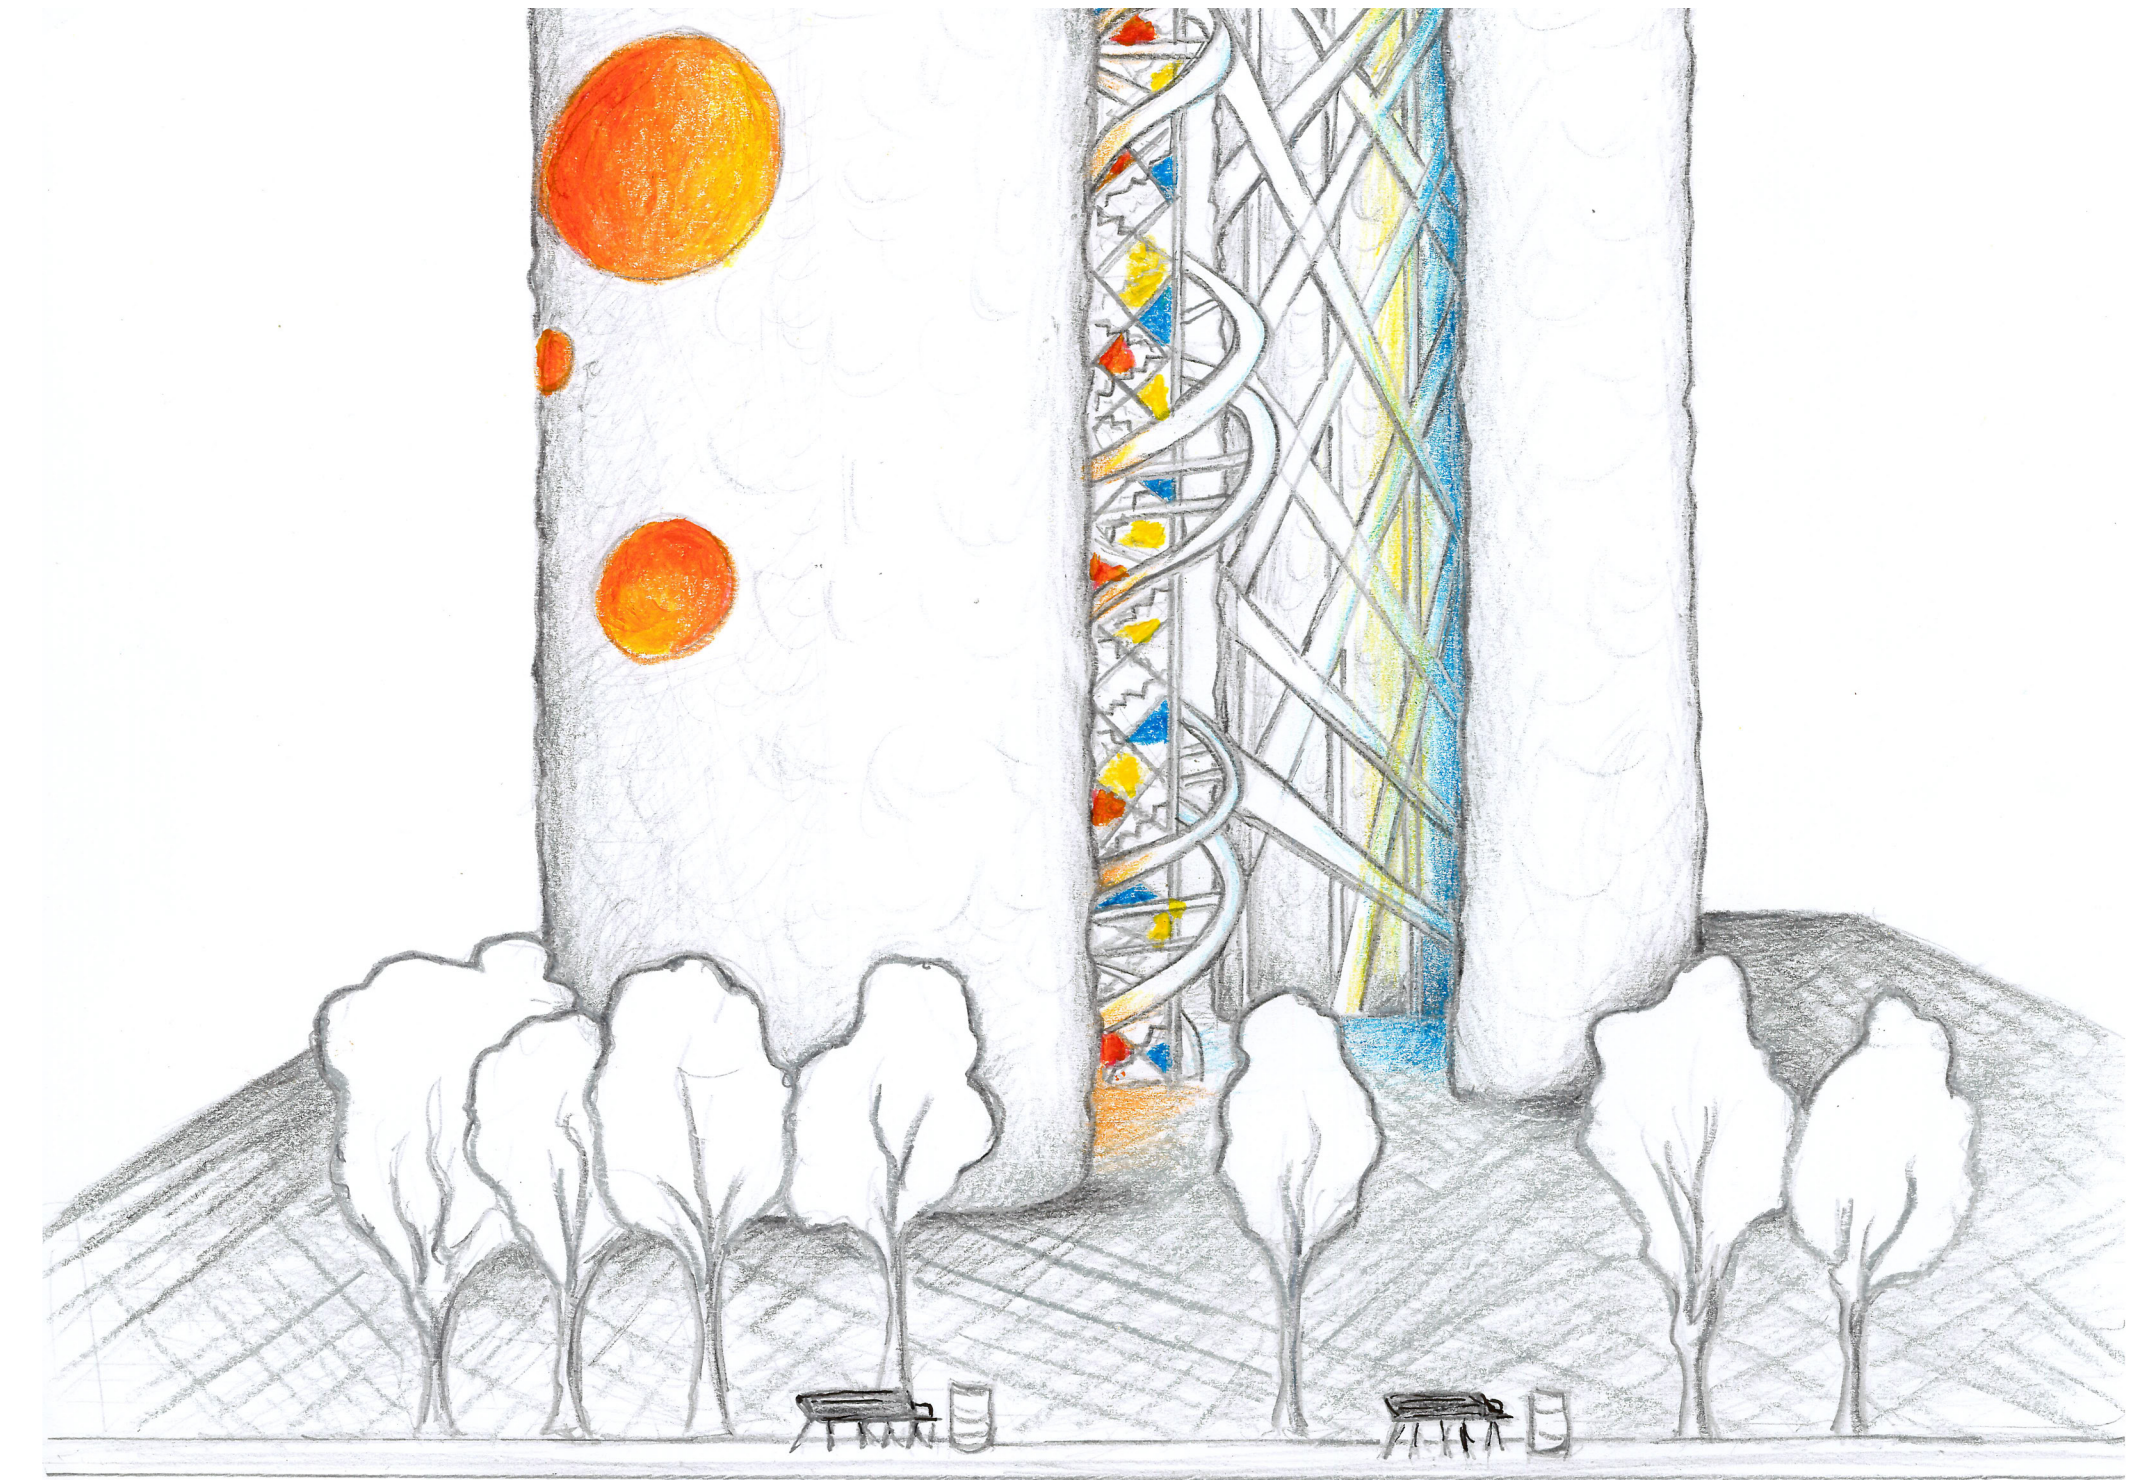

"THE GUARDIAN"

"THE GUARDIAN"
ARENA GREEN WEST, SAN JOSE, CA

VIEW AT N. AUTUMN ST
127' x 47' x 25'
WHITE GRANITE, STAINLESS STEEL, GLASS

STAINLESS
STEEL BEAM
FRAMING

FILTERED COLORED LIGHT FROM WINDOWS
WEST SIDE INTERIOR

ORANGE + YELLOW
STAINED GLASS
WINDOWS

WEST - EXTERIOR - EAST

BLUE + YELLOW
STAINED GLASS
WINDOWS

STAINLESS
STEEL BEAM
FRAMING

FILTERED COLOR LIGHT FROM WINDOWS
EAST SIDE INTERIOR

LTD NIGHT LIGHTS

INTERIOR NIGHT

SITE MAP
ARENA GREEN WEST

- STONE SEATING
- HELIX
- STAIR CASE
- GLASS AND STEEL ELEVATOR

SKY PLAZA OUTLOOK

- FLOOR AREA 42' x 20'
- STEPS
 - STAIR WELL
 - ELEVATOR

STAIR CASE
TO SKY PLAZA

EAST SIDE INTERIOR

ELEVATOR, GLASS, STEEL
TO SKY PLAZA
ELEVATOR

EXTERIOR DIMENSIONS