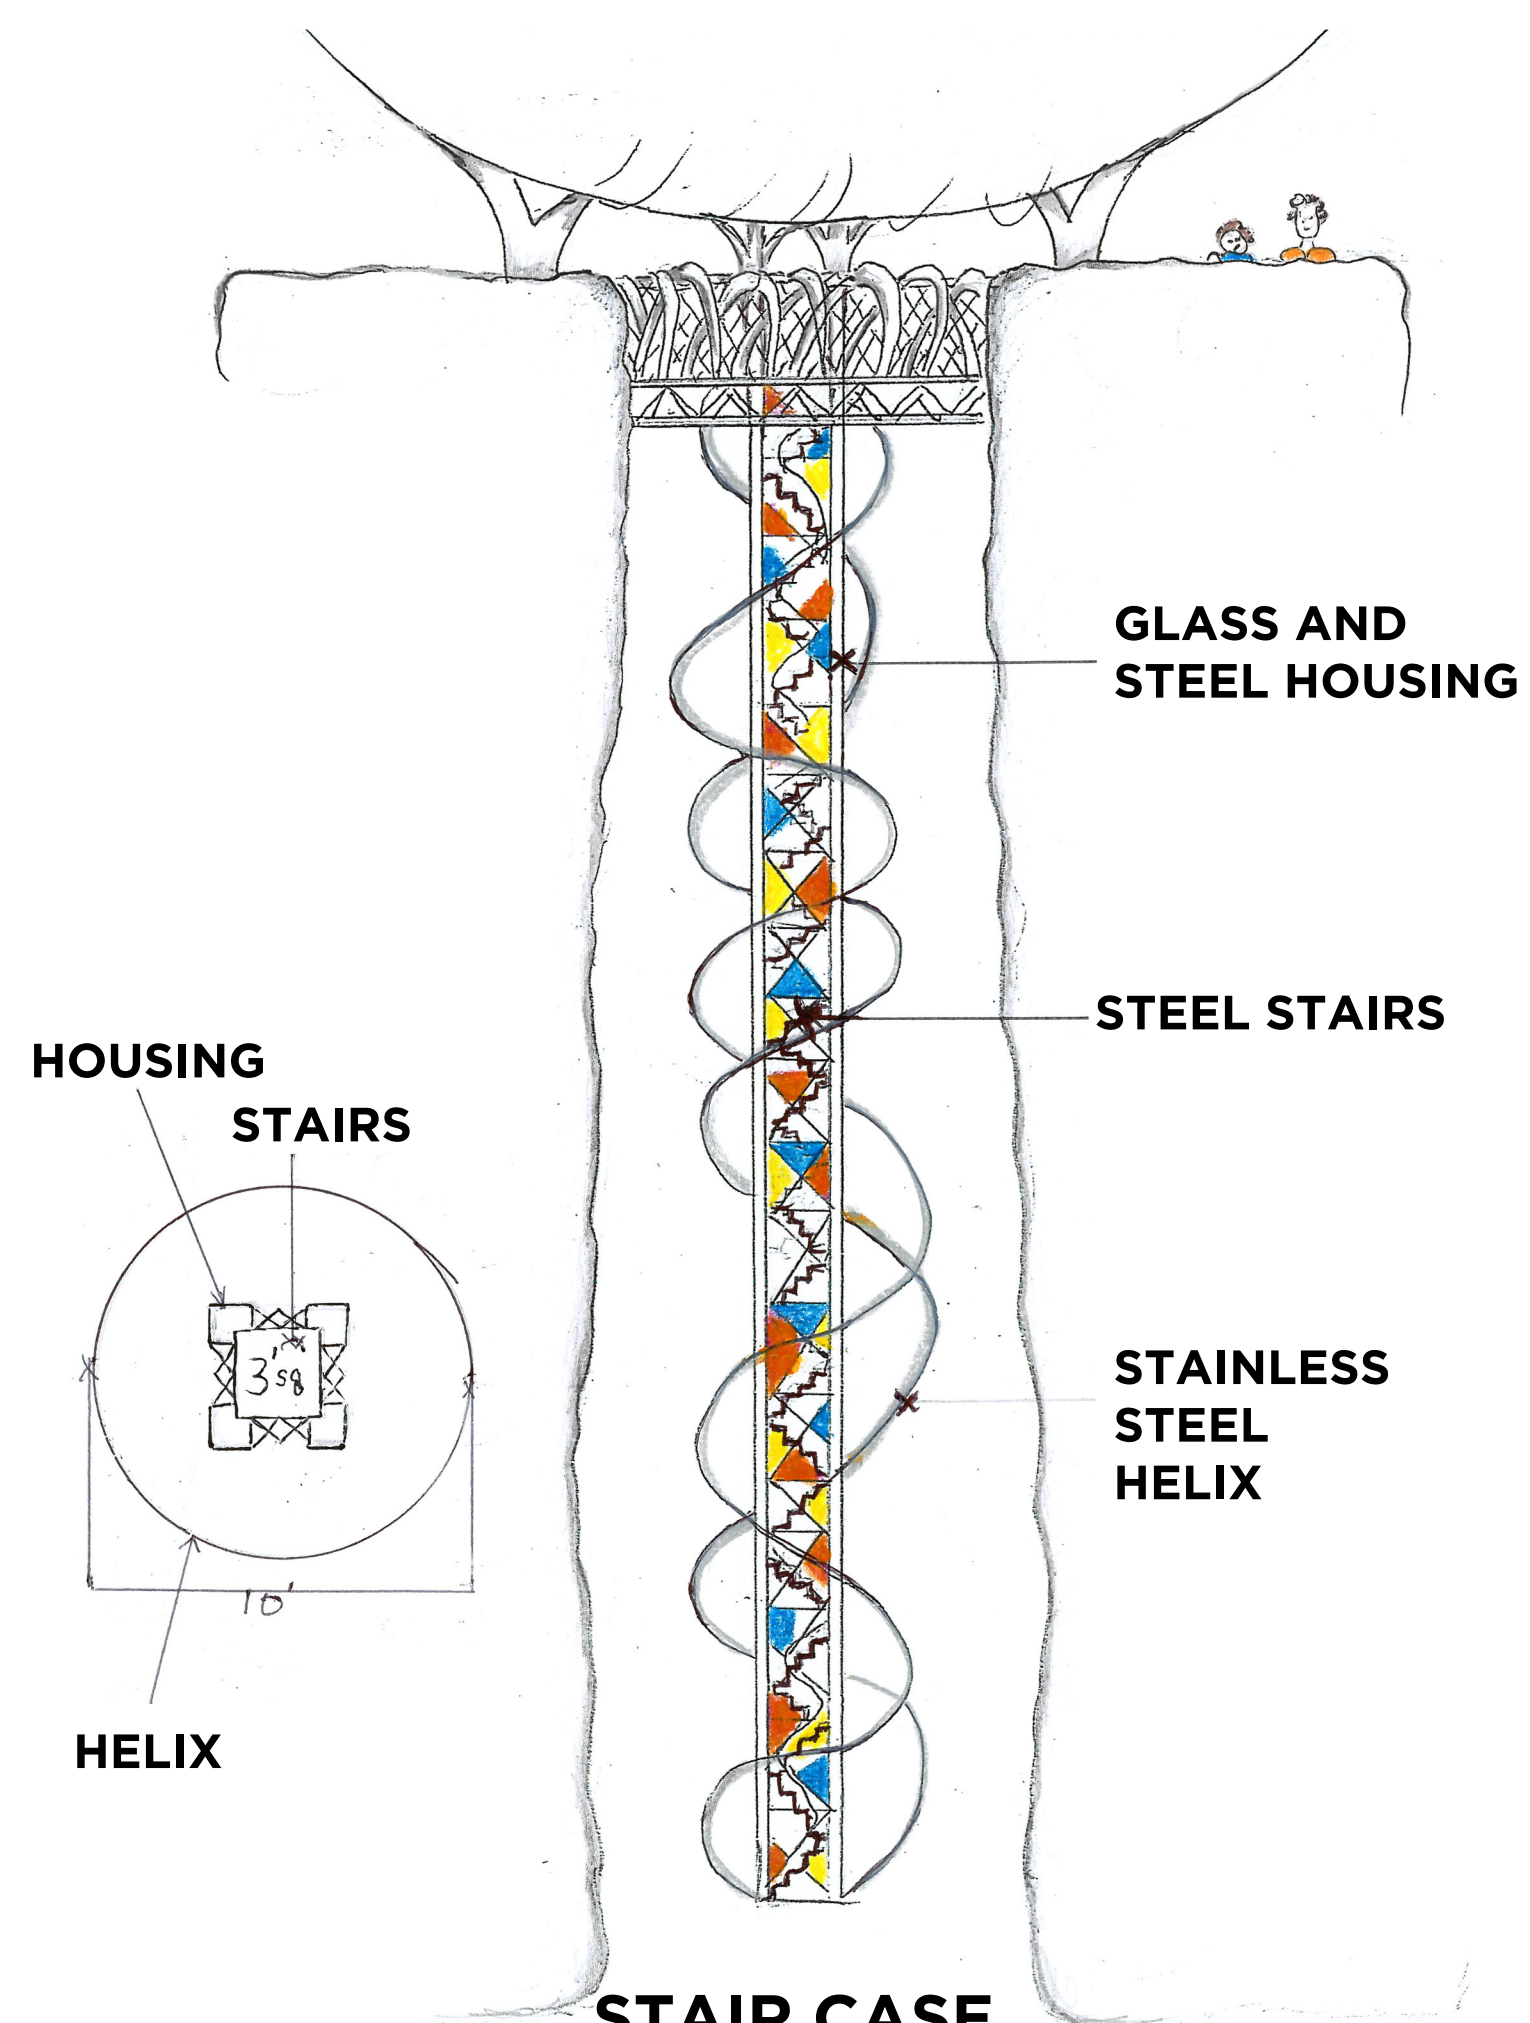

"THE GUARDIAN"

"THE GUARDIAN"
ARENA GREEN WEST, SAN JOSE, CA

VIEW AT N. AUTUMN ST
127' x 47' x 25'
WHITE GRANITE, STAINLESS STEEL, GLASS

STAINLESS
STEEL BEAM
FRAMING

FILTERED COLORED LIGHT FROM WINDOWS
WEST SIDE INTERIOR

ORANGE + YELLOW
STAINED GLASS
WINDOWS

WEST - EXTERIOR - EAST

BLUE + YELLOW
STAINED GLASS
WINDOWS

STAINLESS
STEEL BEAM
FRAMING

FILTERED COLOR LIGHT FROM WINDOWS
EAST SIDE INTERIOR

LTD NIGHT LIGHTS

INTERIOR NIGHT

SITE MAP
ARENA GREEN WEST

- STONE SEATING
- HELIX
- STAIR CASE
- GLASS AND STEEL ELEVATOR

SKY PLAZA OUTLOOK

- FLOOR AREA 42' x 20'
- STEPS
 - STAIR WELL
 - ELEVATOR

STAIR CASE
TO SKY PLAZA

EAST SIDE INTERIOR

ELEVATOR, GLASS, STEEL
TO SKY PLAZA
ELEVATOR

EXTERIOR DIMENSIONS