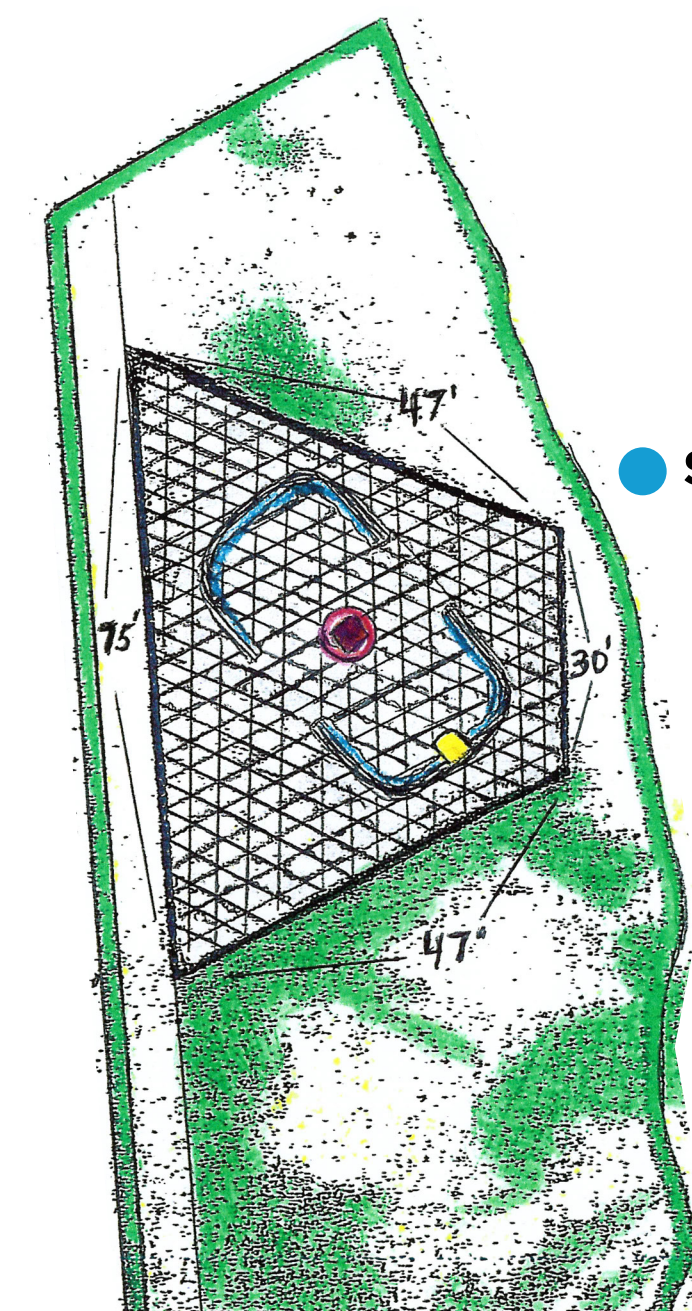

"THE GUARDIAN"

"THE GUARDIAN"
ARENA GREEN WEST, SAN JOSE, CA

VIEW AT N. AUTUMN ST
127' x 47' x 25'
WHITE GRANITE, STAINLESS STEEL, GLASS

STAINLESS
STEEL BEAM
FRAMING

FILTERED COLORED LIGHT FROM WINDOWS
WEST SIDE INTERIOR

SITE MAP
ARENA GREEN WEST

- STONE SEATING
- HELIX
- STAIR CASE
- GLASS AND STEEL ELEVATOR

SKY PLAZA OUTLOOK

- FLOOR AREA 42' x 20'
- STEPS
 - STAIR WELL
 - ELEVATOR

STAIR CASE
TO SKY PLAZA

EAST SIDE INTERIOR

ELEVATOR, GLASS, STEEL
TO SKY PLAZA
ELEVATOR

EXTERIOR DIMENSIONS