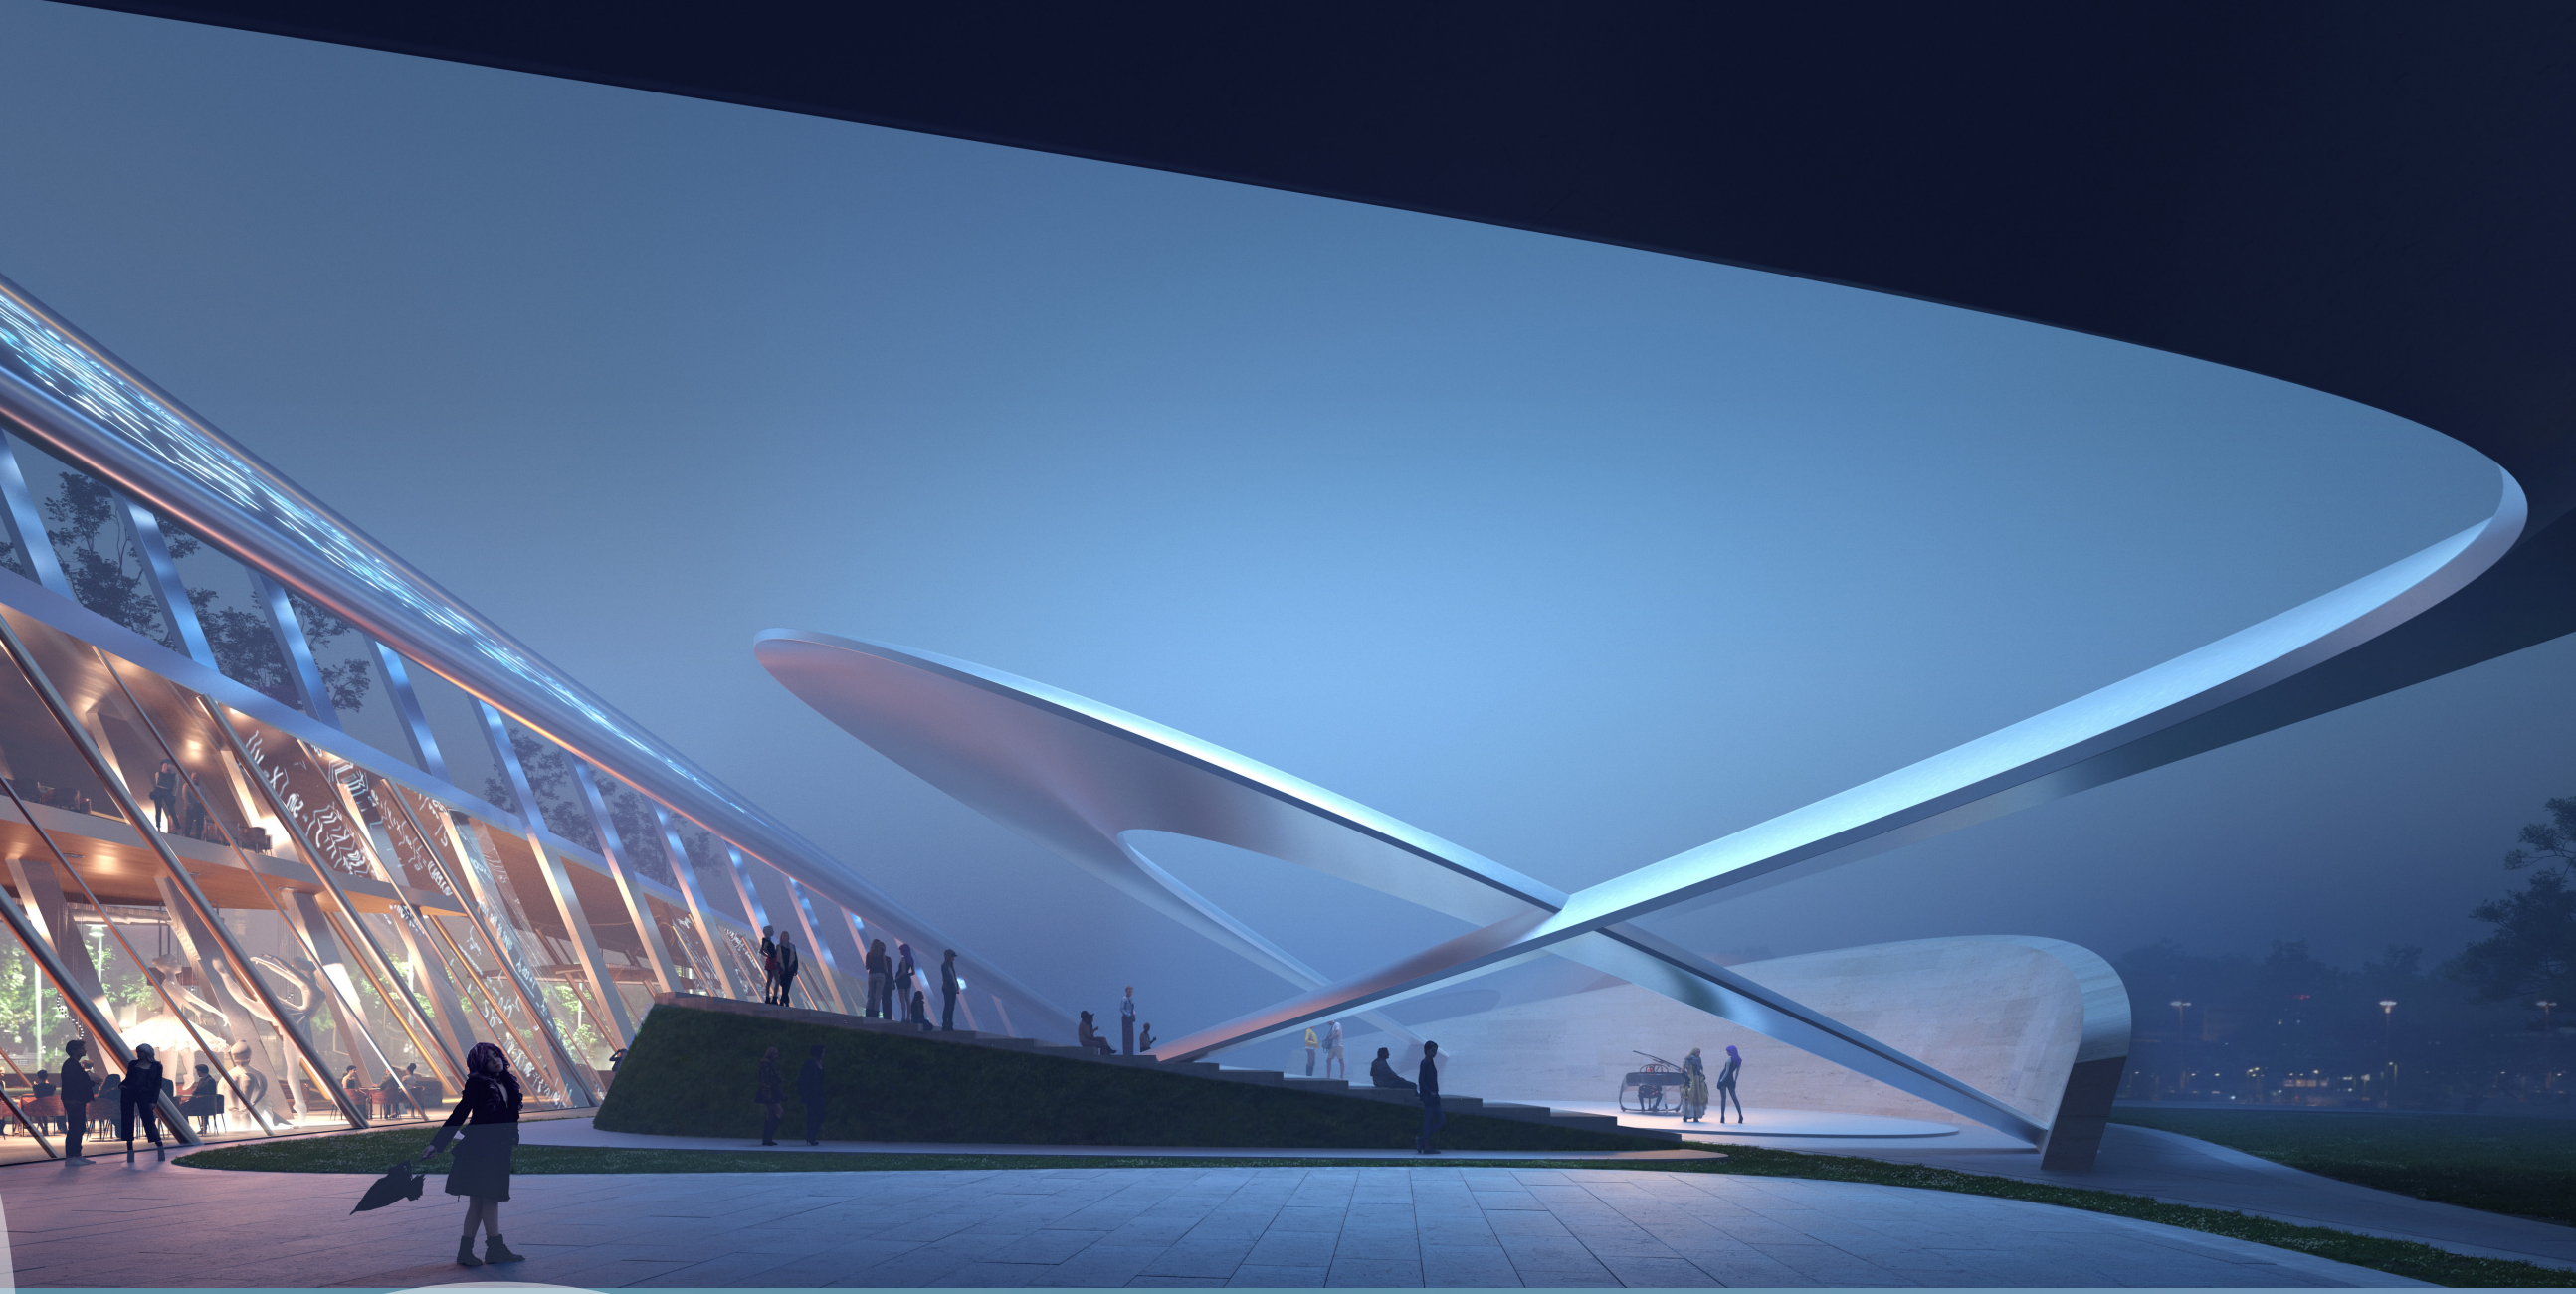

# Human Convergence

*Human Convergence* is an architectural invitation to congregate, open-ended and inherently inclusive of the multicultural texture of global society as it stands. Its transformational presence is a confident gesture broadcasting to the world Silicon Valley's paramount role in harnessing human talent under enlightened entrepreneurship.

Icons locate place and mark the memorable. This complex aims to be an unforgettable signpost to match the fascinating mythology of the Valley's knowledge community. Its visionaries jumpstarted the resetting of the world order recalling the revolutionary changes Florence brought about in the Renaissance. The proposed architecture is a design attraction for local and international visitors alike, eager to experience the vibes of an effervescent environment filled with a sense of unbounded possibility.

In traveling the full length of the western portion of the site, the majestic arc contains the Agora and the Sphere facing the Guadalupe River. They are the distinctive markers bound to make this a sought-after destination. The former contains cafes, art installations, and areas for spontaneous performances. The latter, floating in space offers a place for people to come together and enjoy art, explore scientific discoveries, and hone their own craft in making things. It is an interactive museum for the reconciliation of these three realms. The "Gallery of Aspiration" occupies the globe's summit, where the unlimited potential of the self is sensed emotionally. Looking at the surrounding views, this expansive sense of the future is reinforced.

# Human Convergence

This project both landmarks the present and expresses the convergence of Nature, Culture and Technology to create a more humane future. It brings diverse groups of people together as better human beings in a harmonious way built on a common vision, where compassion for "otherness" is imbued with renewed humanity.