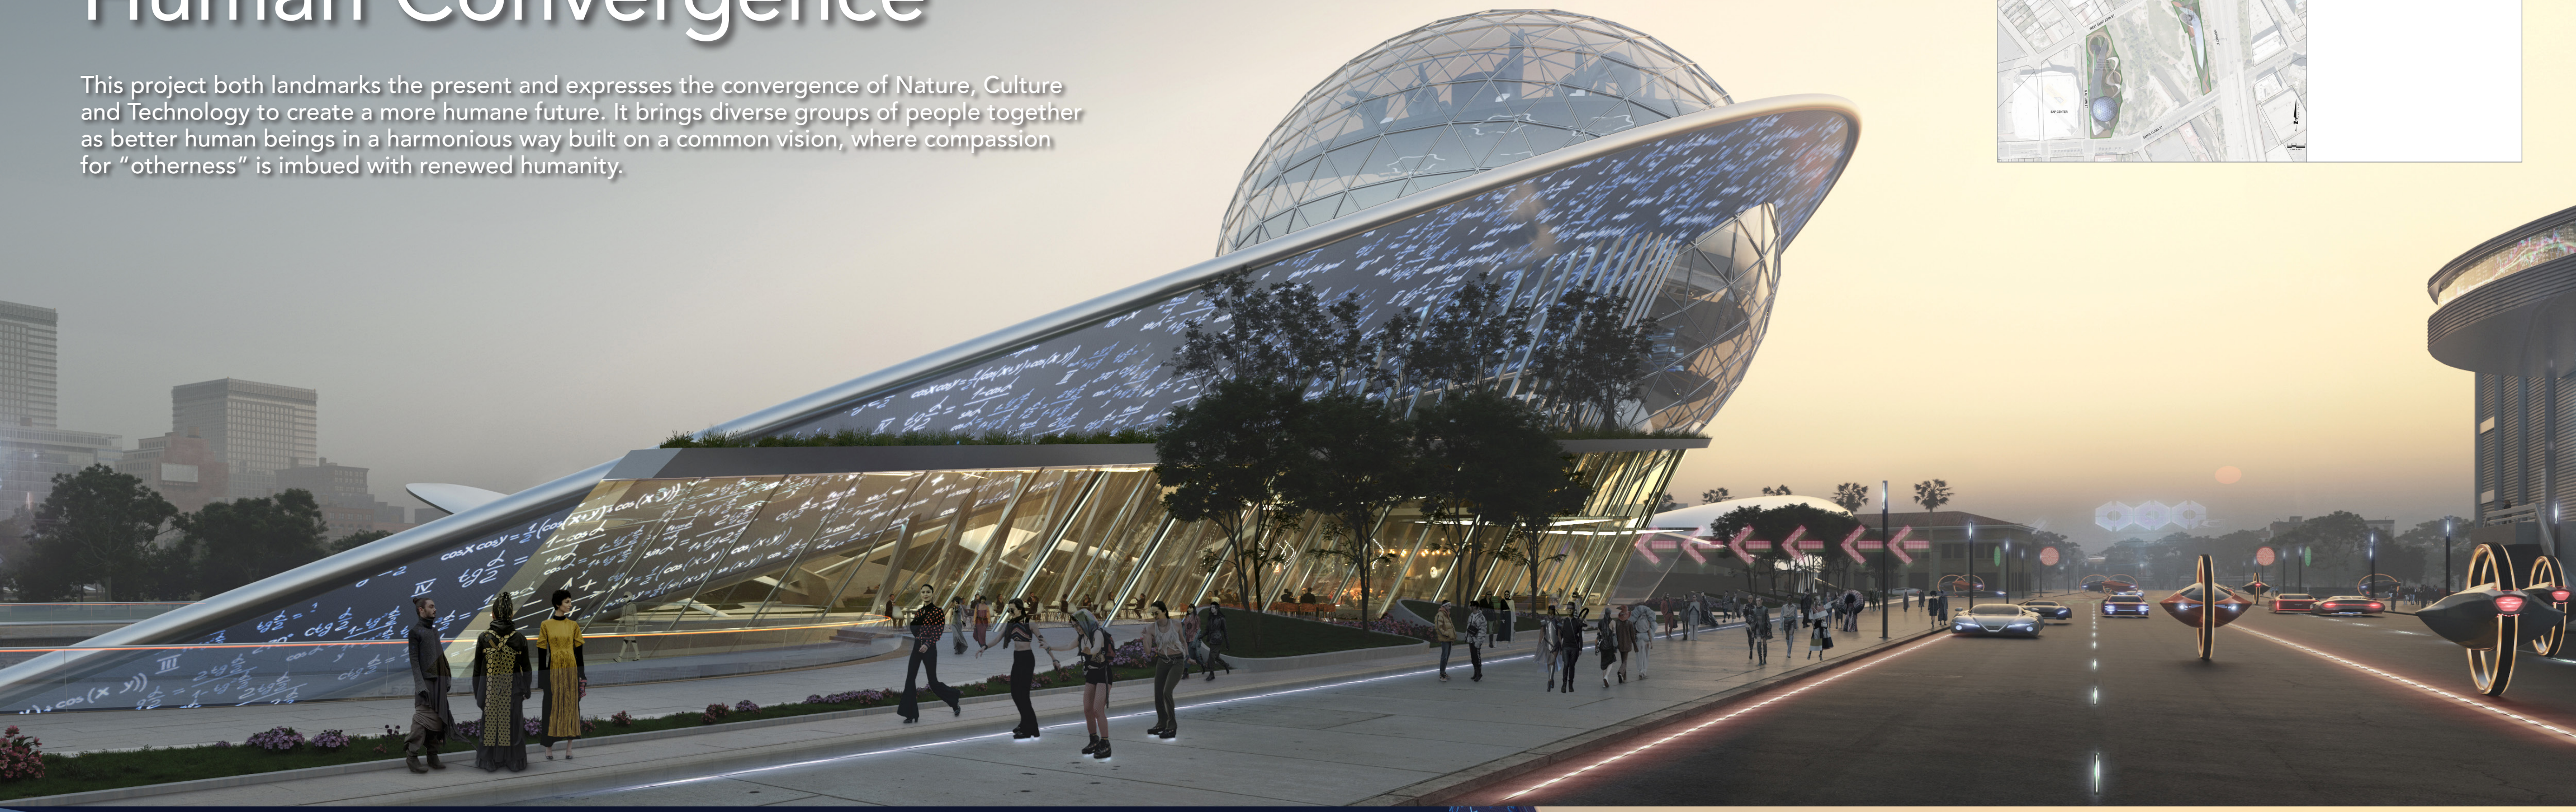

Human Convergence

This project both landmarks the present and expresses the convergence of Nature, Culture and Technology to create a more humane future. It brings diverse groups of people together as better human beings in a harmonious way built on a common vision, where compassion for "otherness" is imbued with renewed humanity.