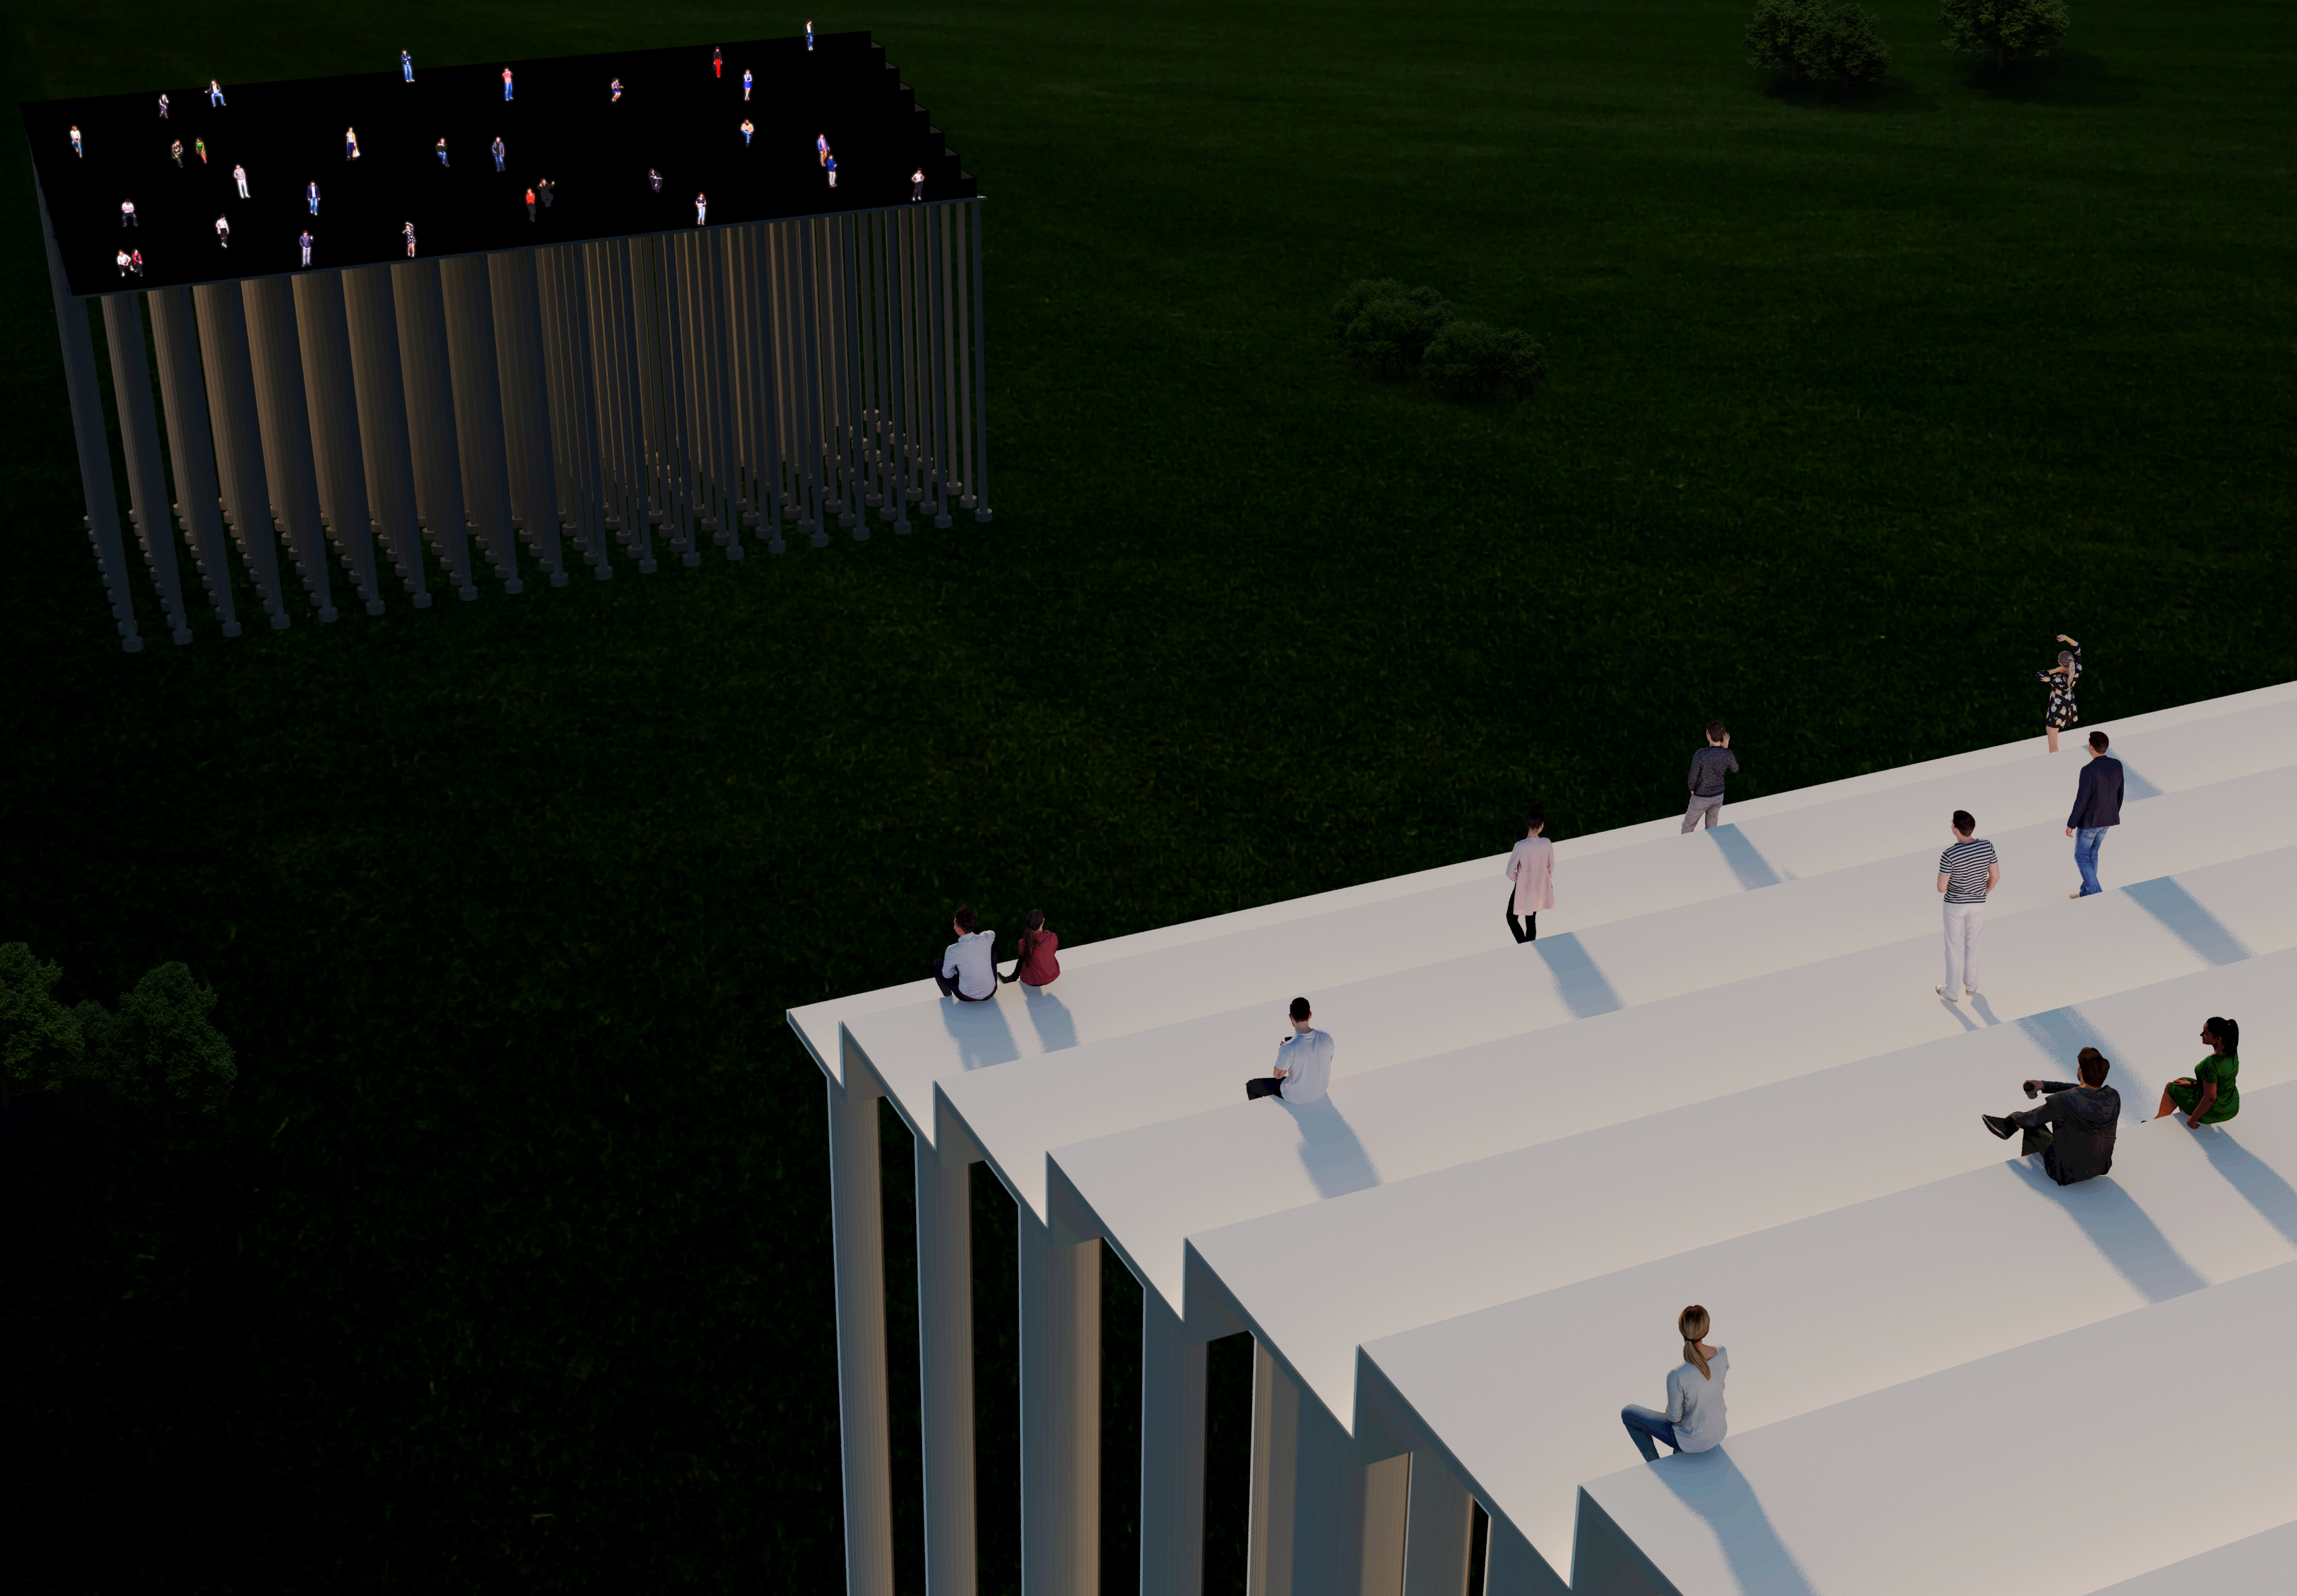

The project consists of two buildings, east and west. At the top of the shorter building on the west side is a solar power station & holographic projection platform, and at the top of the higher building on the east side is a viewing platform. Each of the buildings is supported by 300 hollow metal columns that can be filled with water.

During the day, the solar panel converts sunlight into electrical energy, driving the water pump to draw the river water into the hollow columns to accumulate energy. At night, water flows out of the hollow columns to drive the hydroelectric generator to generate electricity. It can also serve as a reservoir to regulate river levels, especially in times of floods and droughts.

The terraced observation platform is like an ancient Mayan temple. When you watch from top to bottom, it will bring you a more stunning view.

The 300 metal columns create a semi-open space that resembles a forest where people can have a rest and play here. You can also build up some temporary structures such as yoga training centers, pop-up shops and ice cream shops.

The 360-degree cameras and microphones on the east viewing platform record the movements and sounds of tourists and transmit the information to the west side in real time. The top of the west side platform broadcasts the received information in real time with holographic projectors and speakers .
 When you wave and shout at the east viewing platform, an avatar of you will also wave and shout at the west platform.