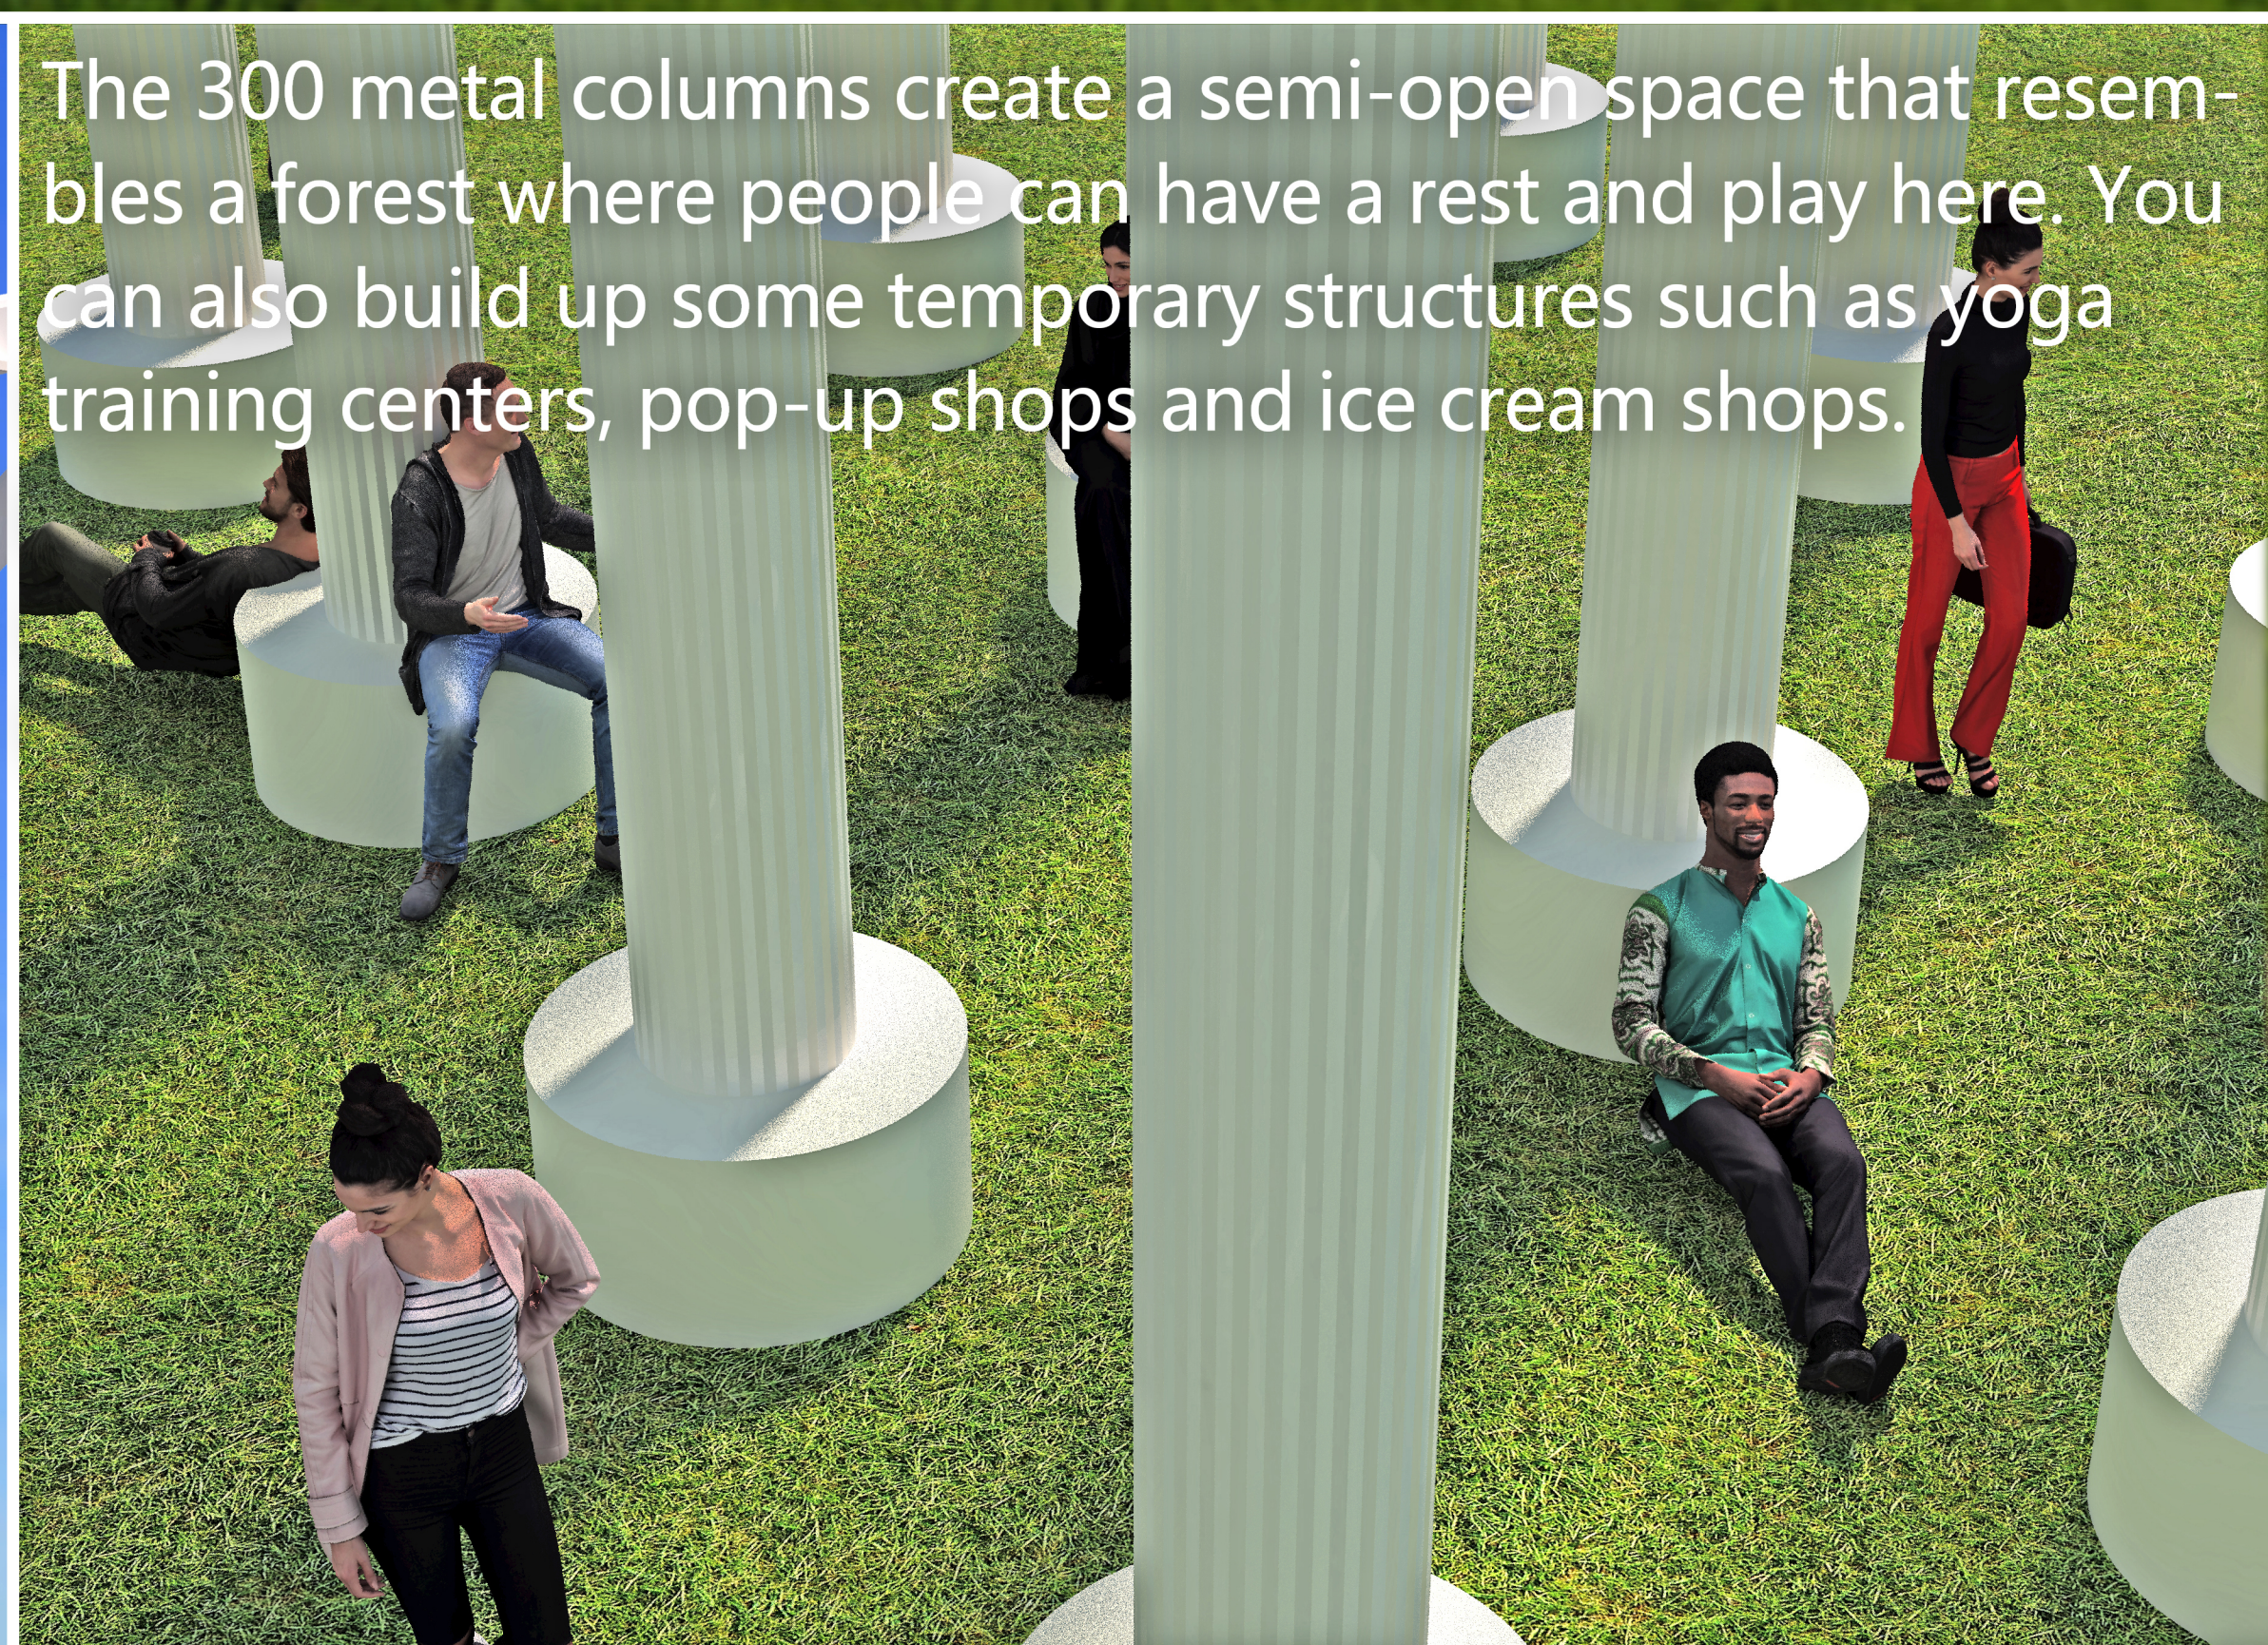

The project consists of two buildings, east and west. At the top of the shorter building on the west side is a solar power station & holographic projection platform, and at the top of the higher building on the east side is a viewing platform. Each of the buildings is supported by 300 hollow metal columns that can be filled with water.

During the day, the solar panel converts sunlight into electrical energy, driving the water pump to draw the river water into the hollow columns to accumulate energy. At night, water flows out of the hollow columns to drive the hydroelectric generator to generate electricity. It can also serve as a reservoir to regulate river levels, especially in times of floods and droughts.

The terraced observation platform is like an ancient Mayan temple. When you watch from top to bottom, it will bring you a more stunning view.

The 300 metal columns create a semi-open space that resembles a forest where people can have a rest and play here. You can also build up some temporary structures such as yoga training centers, pop-up shops and ice cream shops.

The 360-degree cameras and microphones on the east viewing platform record the movements and sounds of tourists and transmit the information to the west side in real time. The top of the west side platform broadcasts the received information in real time with holographic projectors and speakers .
 When you wave and shout at the east viewing platform, an avatar of you will also wave and shout at the west platform.