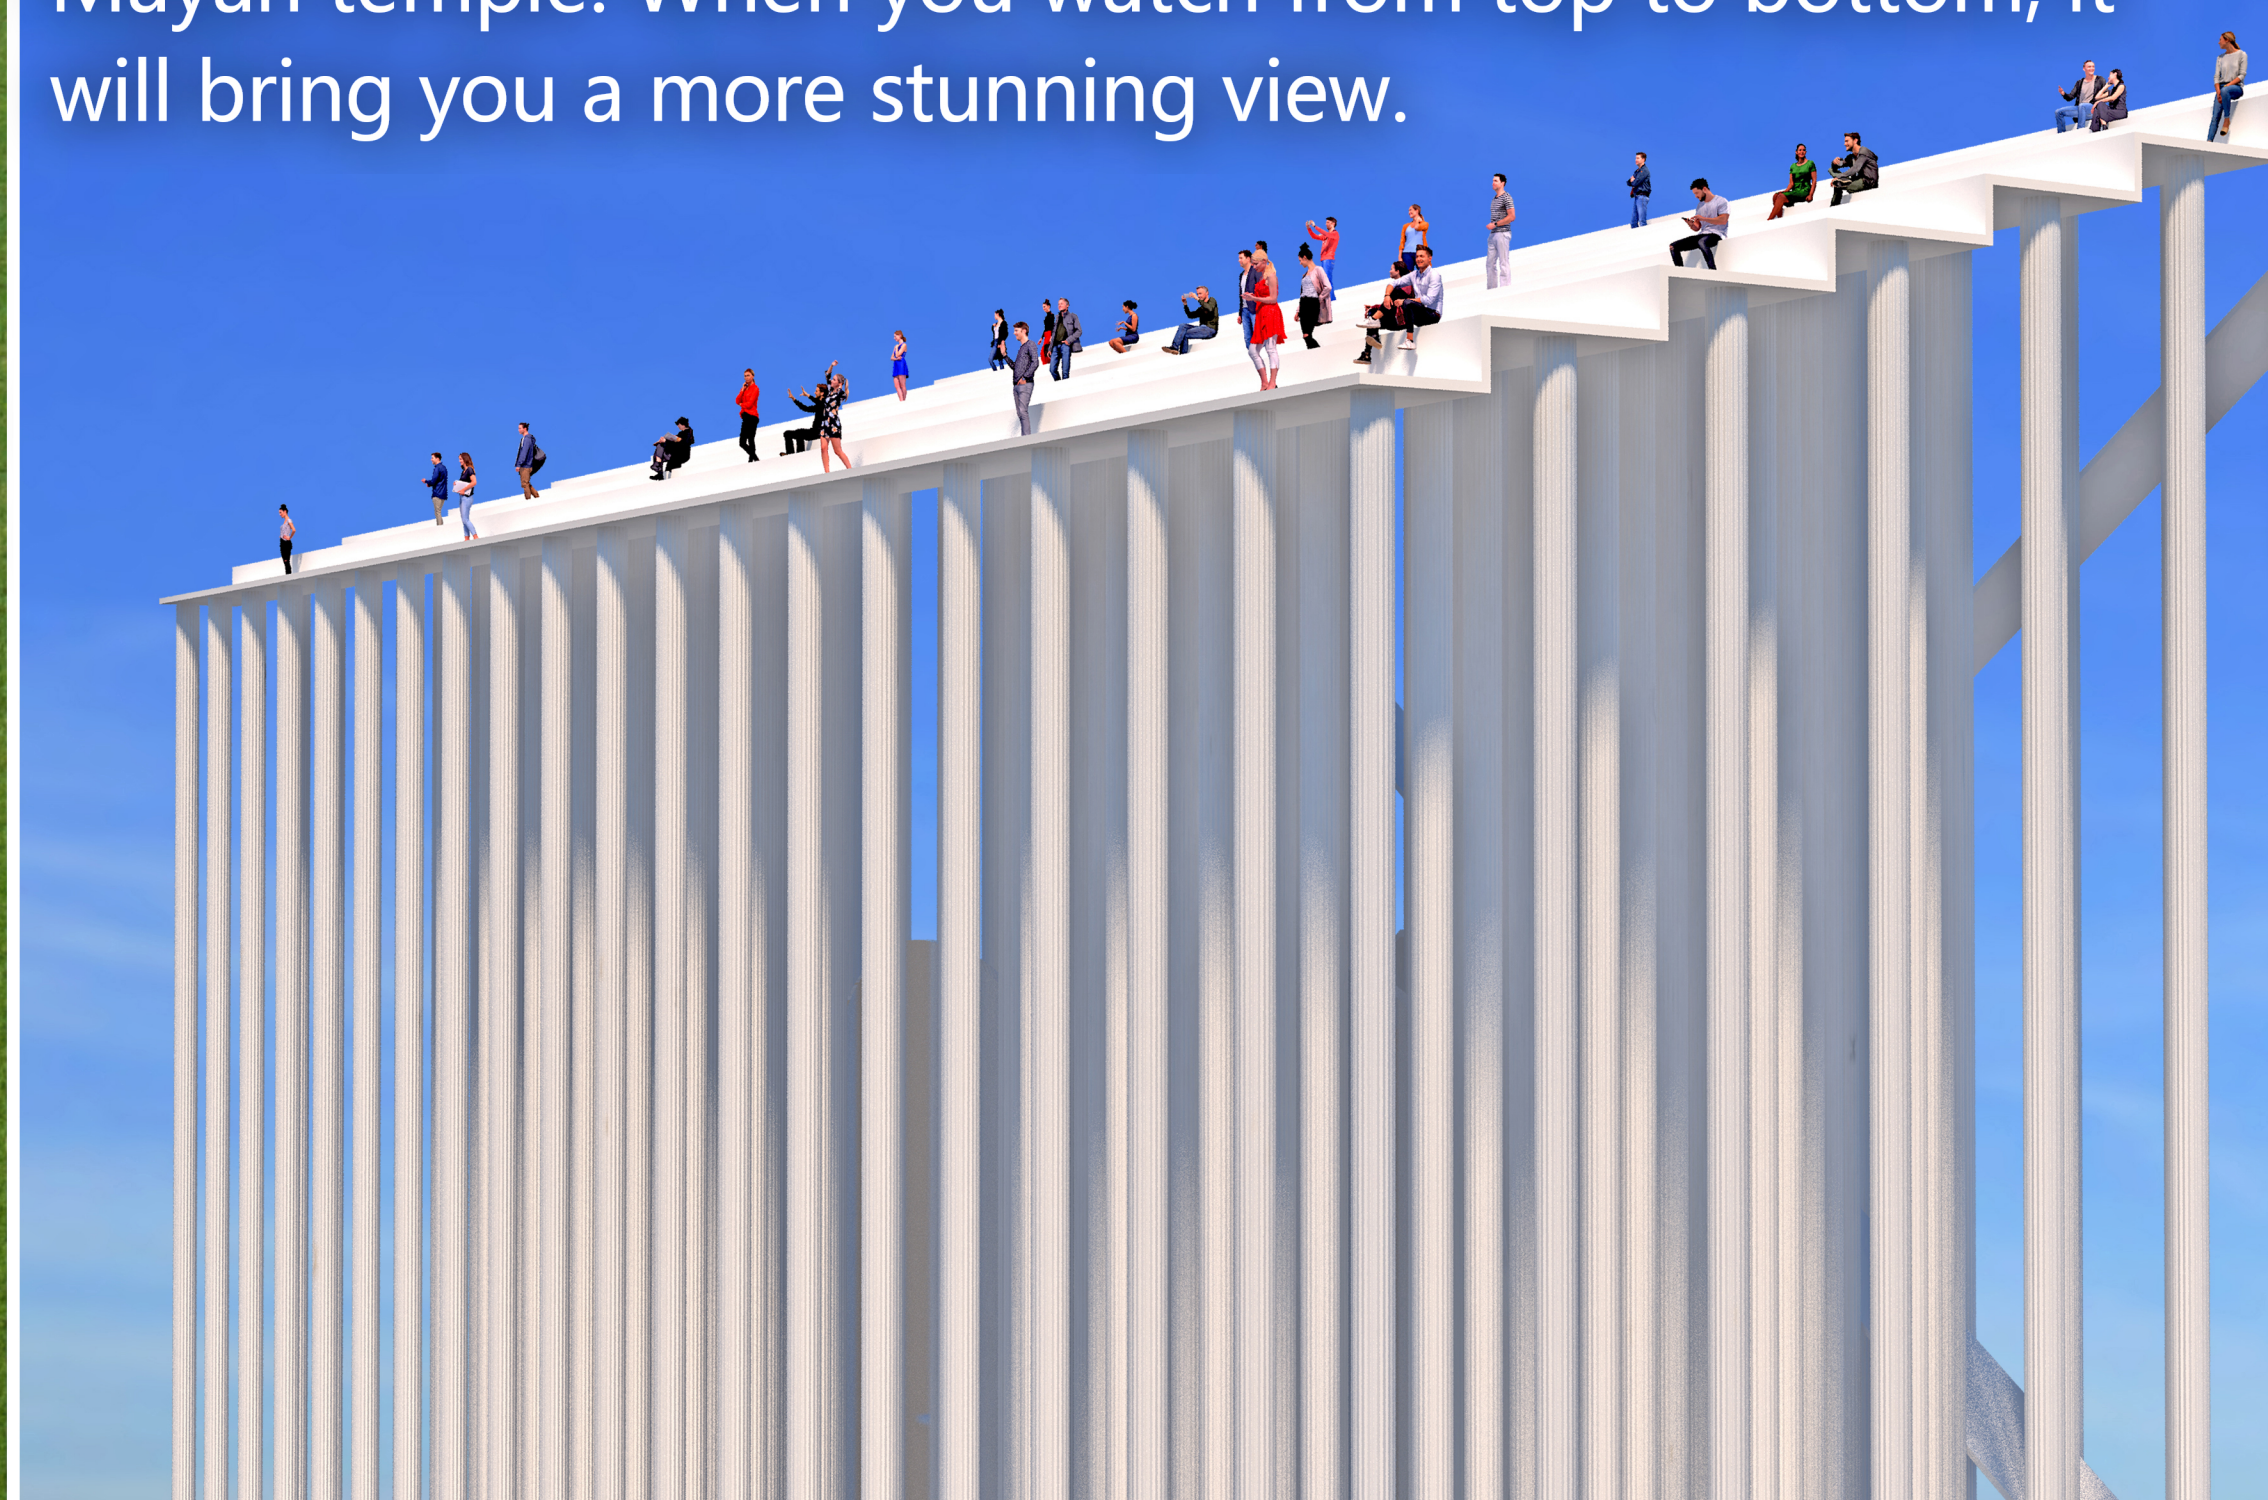

Echo In The Valley

Have you ever listened to the echo in the valley? It seems to come from another world, but actually originates from your own heart. This design creates a scene where people can interact with themselves, allowing you to listen and observe yourself from another angle. When you realize that the inner world and the outer world together form this universe, You will use a more open attitude to understand, respect and accept everything outside.

The project consists of two buildings, east and west. At the top of the shorter building on the west side is a solar power station & holographic projection platform, and at the top of the higher building on the east side is a viewing platform. Each of the buildings is supported by 300 hollow metal columns that can be filled with water.

The terraced observation platform is like an ancient Mayan temple. When you watch from top to bottom, it will bring you a more stunning view.

The 300 metal columns create a semi-open space that resembles a forest where people can have a rest and play here. You can also build up some temporary structures such as yoga training centers, pop-up shops and ice cream shops.

The 360-degree cameras and microphones on the east viewing platform record the movements and sounds of tourists and transmit the information to the west side in real time. The top of the west side platform broadcasts the received information in real time with holographic projectors and speakers .
 When you wave and shout at the east viewing platform, an avatar of you will also wave and shout at the west platform.