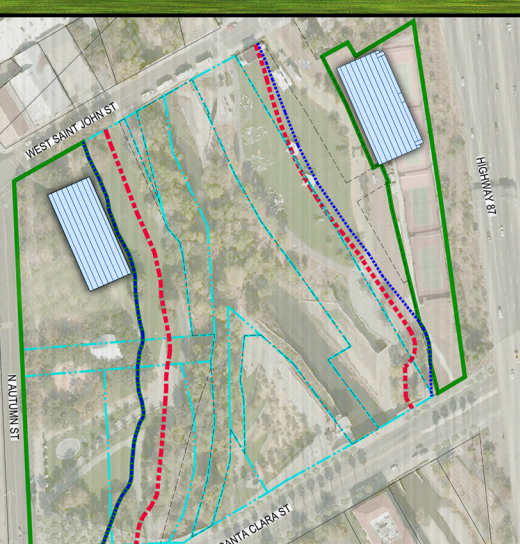

Echo In The Valley

Have you ever listened to the echo in the valley? It seems to come from another world, but actually originates from your own heart. This design creates a scene where people can interact with themselves, allowing you to listen and observe yourself from another angle. When you realize that the inner world and the outer world together form this universe, You will use a more open attitude to understand, respect and accept everything outside.

The project consists of two buildings, east and west. At the top of the shorter building on the west side is a solar power station & holographic projection platform, and at the top of the higher building on the east side is a viewing platform. Each of the buildings is supported by 300 hollow metal columns that can be filled with water.

The terraced observation platform is like an ancient Mayan temple. When you watch from top to bottom, it will bring you a more stunning view.

The 300 metal columns create a semi-open space that resembles a forest where people can have a rest and play here. You can also build up some temporary structures such as yoga training centers, pop-up shops and ice cream shops.

The 360-degree cameras and microphones on the east viewing platform record the movements and sounds of tourists and transmit the information to the west side in real time. The top of the west side platform broadcasts the received information in real time with holographic projectors and speakers .
 When you wave and shout at the east viewing platform, an avatar of you will also wave and shout at the west platform.