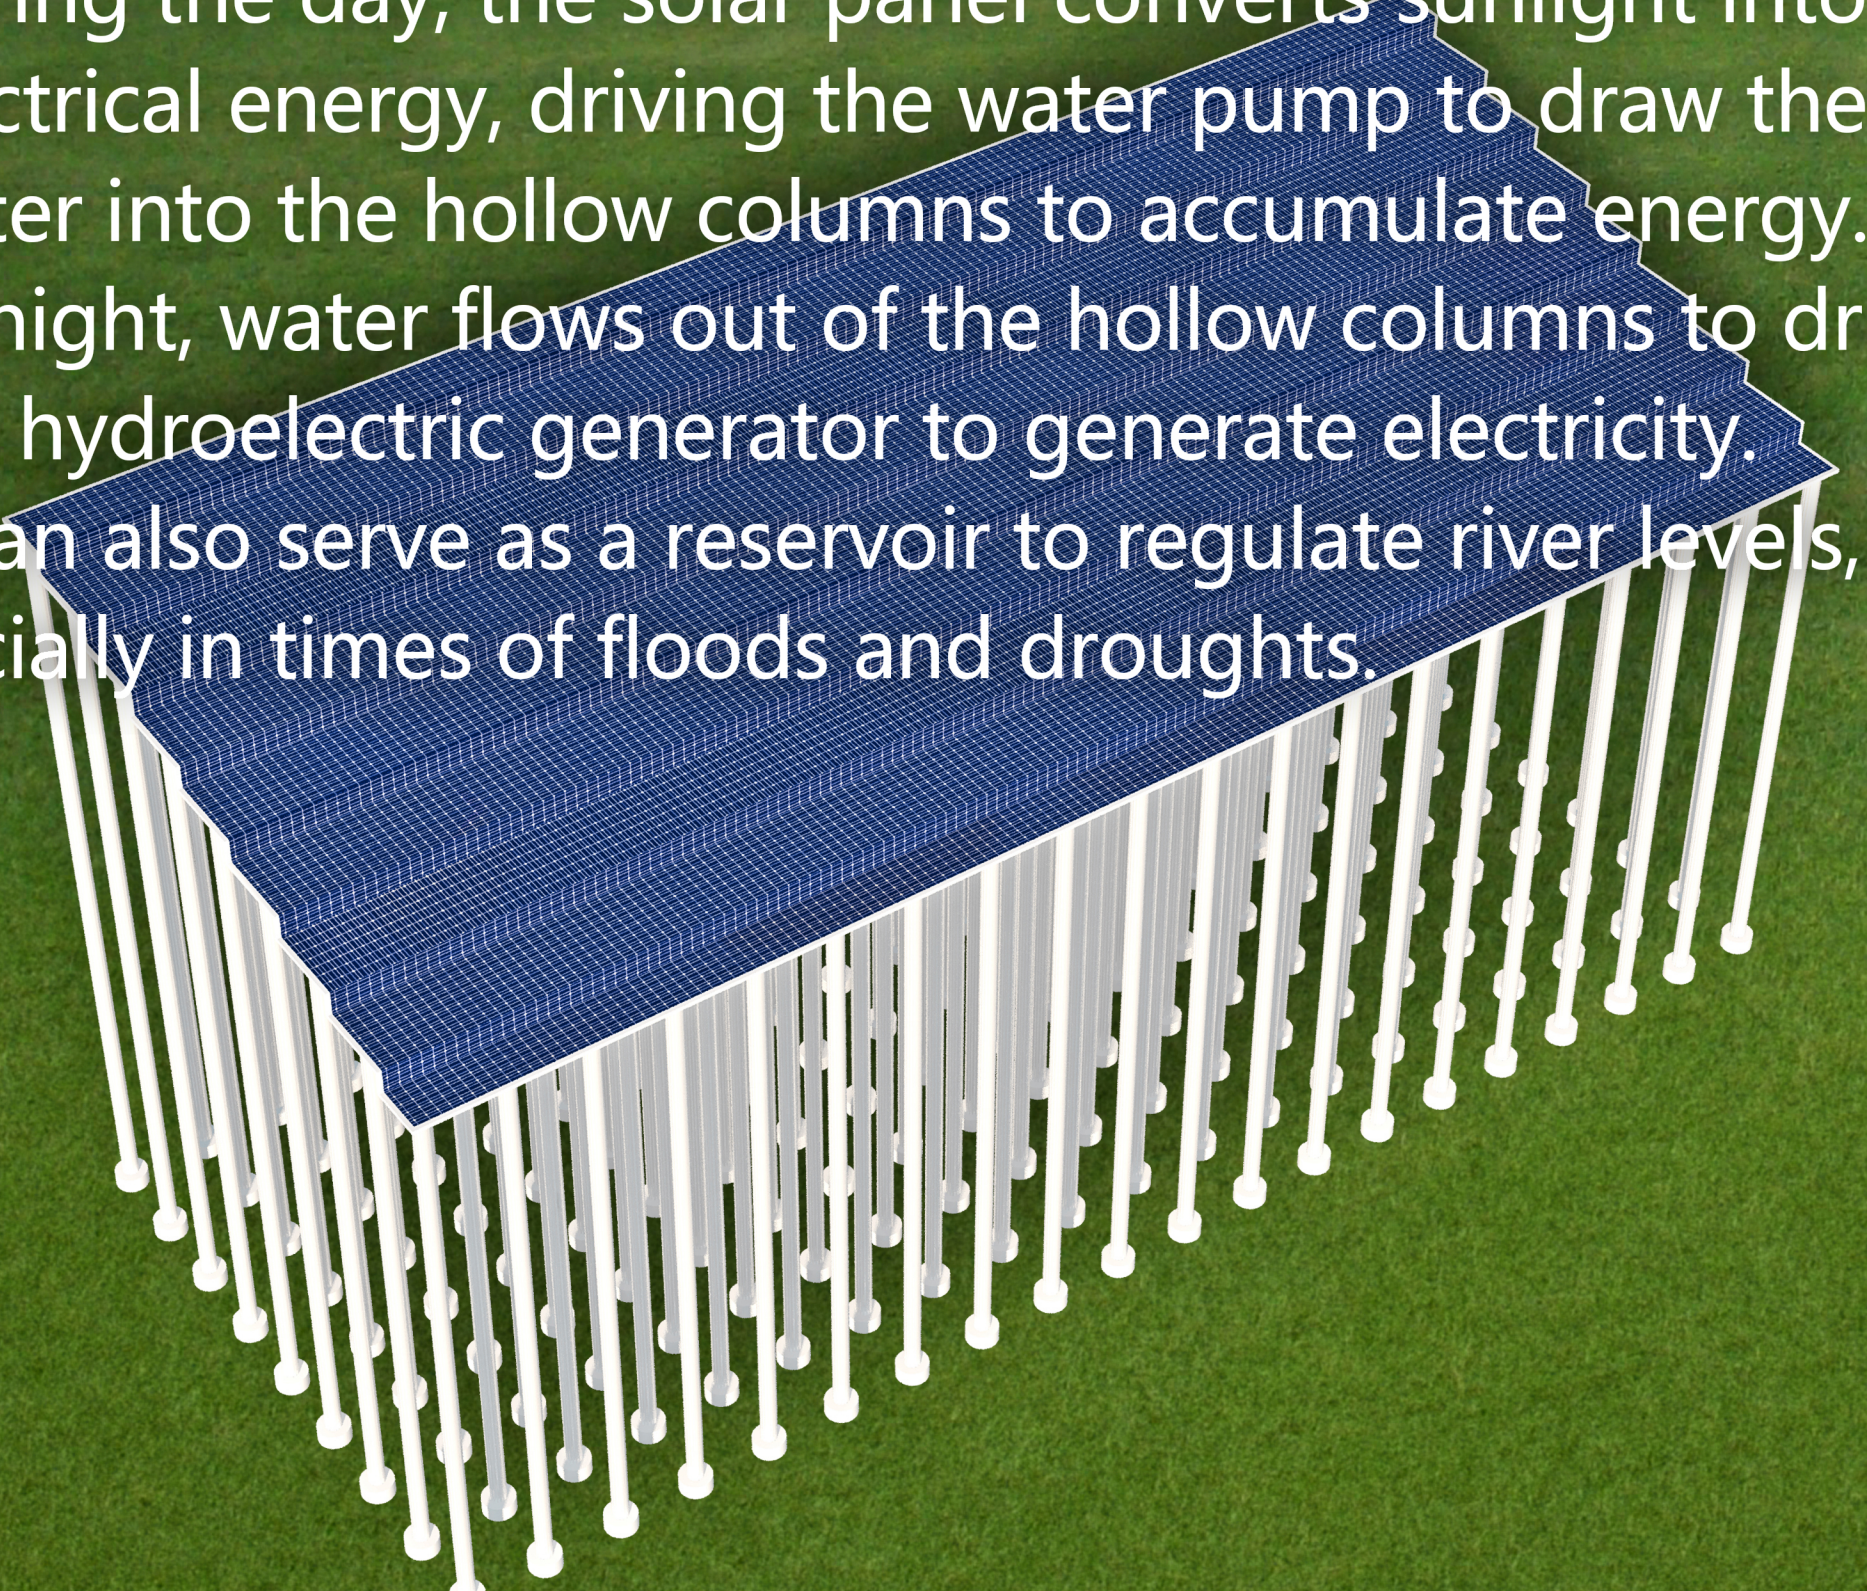

Echo In The Valley

Have you ever listened to the echo in the valley? It seems to come from another world, but actually originates from your own heart. This design creates a scene where people can interact with themselves, allowing you to listen and observe yourself from another angle. When you realize that the inner world and the outer world together form this universe, You will use a more open attitude to understand, respect and accept everything outside.

The project consists of two buildings, east and west. At the top of the shorter building on the west side is a solar power station & holographic projection platform, and at the top of the higher building on the east side is a viewing platform. Each of the buildings is supported by 300 hollow metal columns that can be filled with water.

During the day, the solar panel converts sunlight into electrical energy, driving the water pump to draw the river water into the hollow columns to accumulate energy. At night, water flows out of the hollow columns to drive the hydroelectric generator to generate electricity. It can also serve as a reservoir to regulate river levels, especially in times of floods and droughts.

The 360-degree cameras and microphones on the east viewing platform record the movements and sounds of tourists and transmit the information to the west side in real time. The top of the west side platform broadcasts the received information in real time with holographic projectors and speakers .
 When you wave and shout at the east viewing platform, an avatar of you will also wave and shout at the west platform.