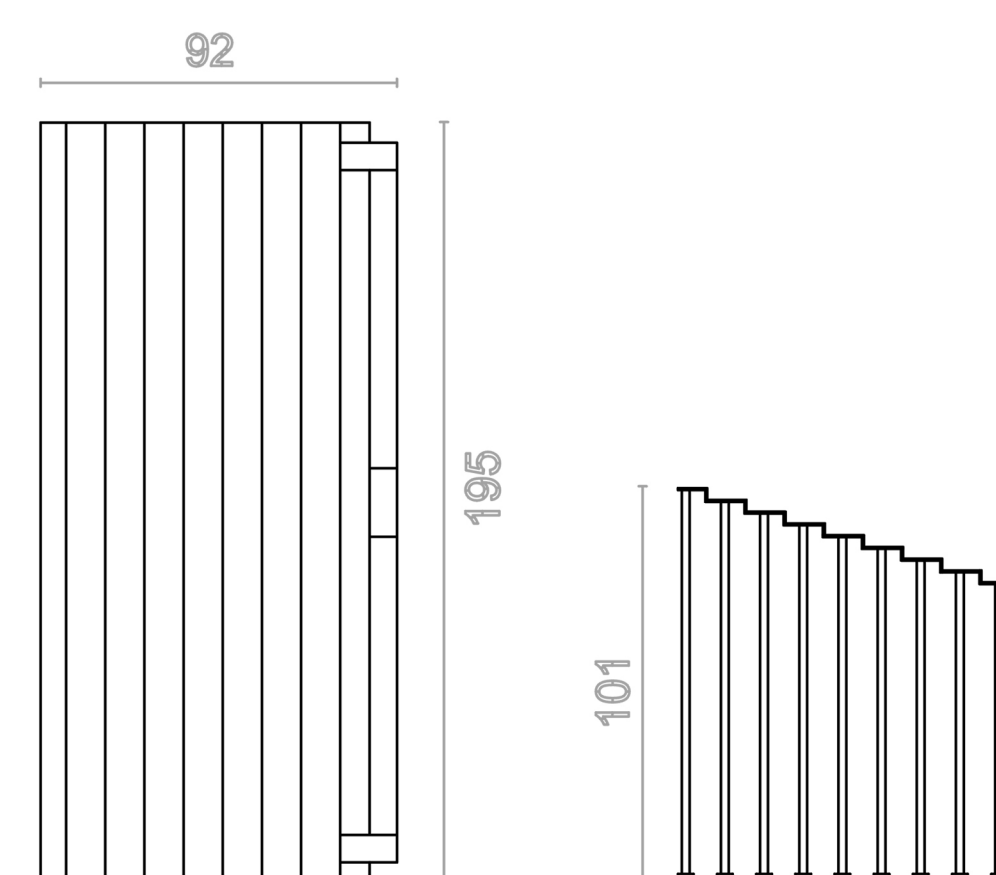

The 360-degree cameras and microphones on the east viewing platform record the movements and sounds of tourists and transmit the information to the west side in real time. The top of the west side platform broadcasts the received information in real time with holographic projectors and speakers .
When you wave and shout at the east viewing platform, an avatar of you will also wave and shout at the west platform.

In the middle of the columns of the east building, a huge heart-shaped acrylic light guide plate is installed. At night, the lights radiate soft light from the gaps of the columns . The system can control the gradual increase and decrease of the light according to the average value of the heart rate that people share and upload, just like the heart of Silicon Valley is beating with everyone's heart.

SIDE

500