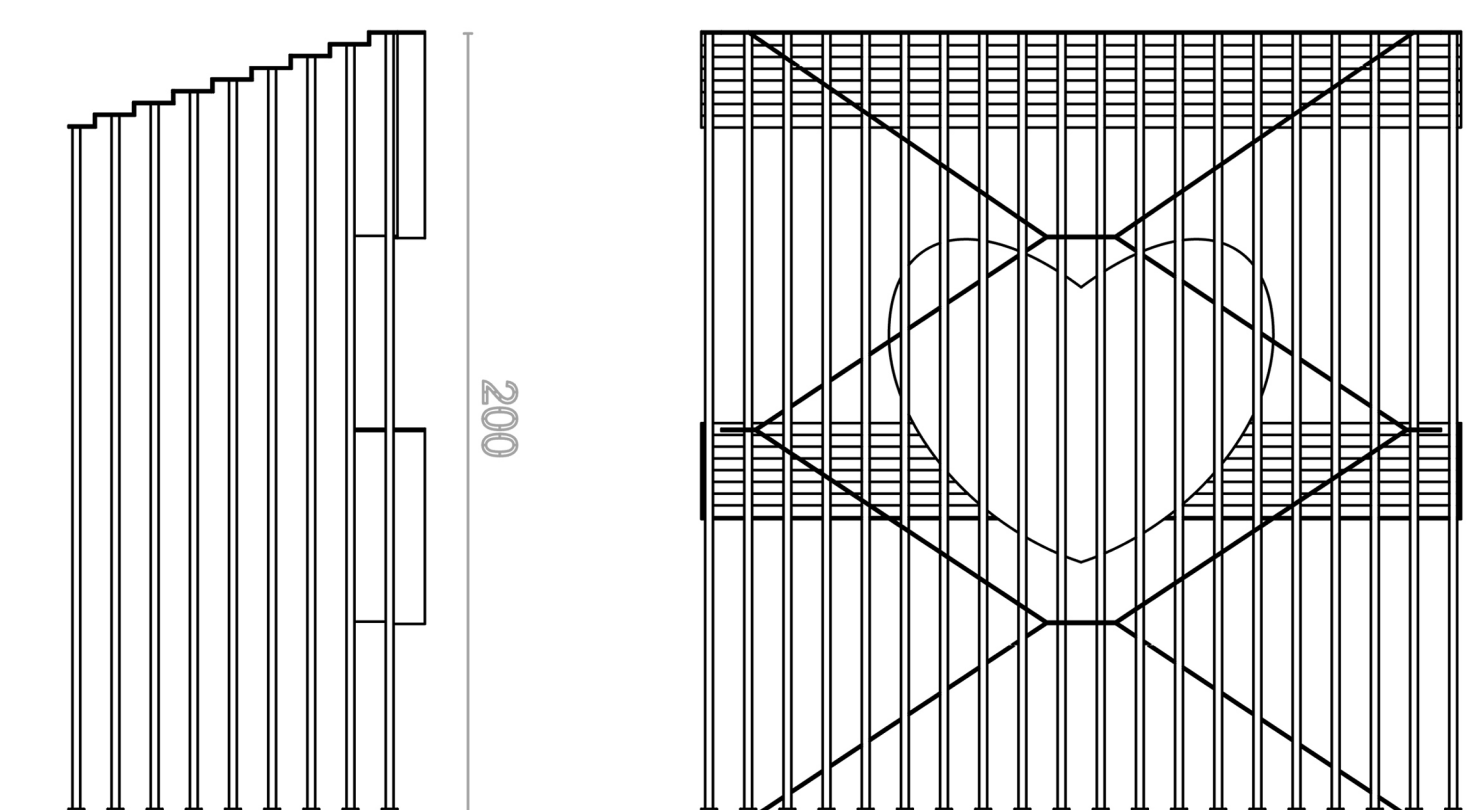

The 360-degree cameras and microphones on the east viewing platform record the movements and sounds of tourists and transmit the information to the west side in real time. The top of the west side platform broadcasts the received information in real time with holographic projectors and speakers .
When you wave and shout at the east viewing platform, an avatar of you will also wave and shout at the west platform.

In the middle of the columns of the east building, a huge heart-shaped acrylic light guide plate is installed. At night, the lights radiate soft light from the gaps of the columns . The system can control the gradual increase and decrease of the light according to the average value of the heart rate that people share and upload, just like the heart of Silicon Valley is beating with everyone's heart.

FRONT

500