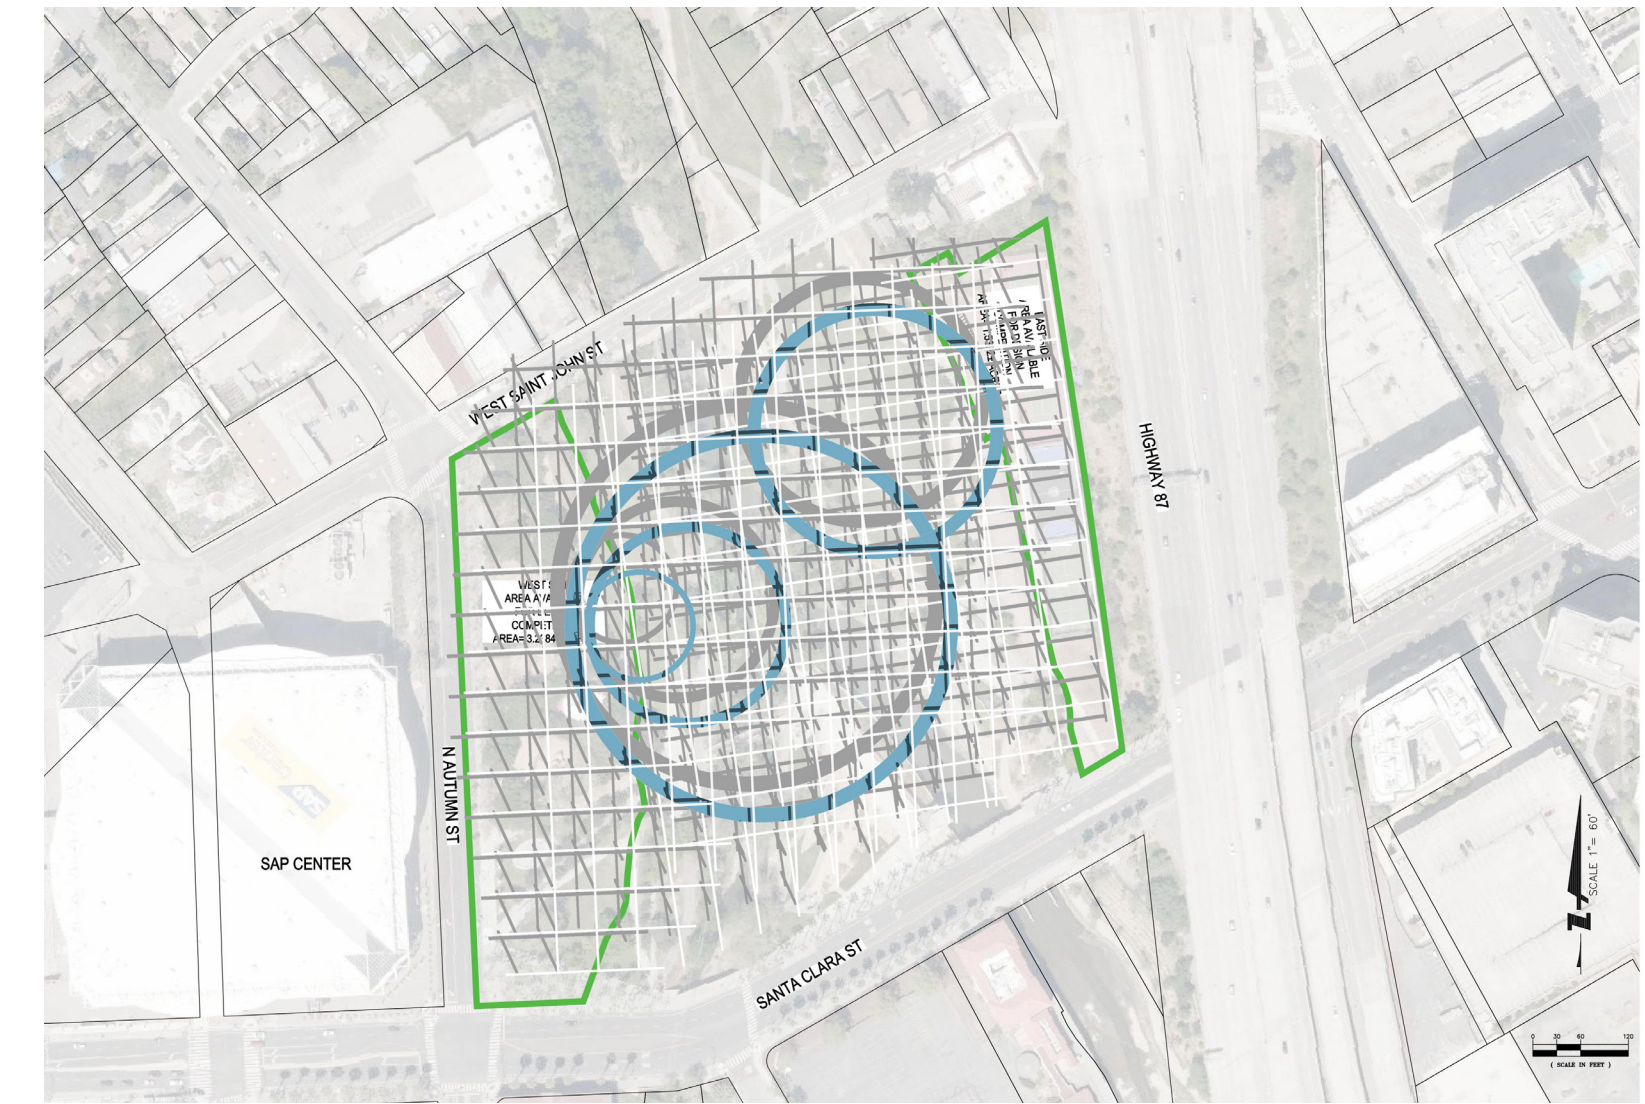

INFINITY - The Limitless Possibilities of Technology

VIEW FROM WEST SIDE OF THE PARK

San José is the technology hub of the world, and technology is the gateway to infinite possibilities. This design uses a simple visual illusion (countless horizontal and vertical beams *"The Net"*) to represent infinity. The Net holds *"The Rings"* – the circular walkways. The Rings will appear to be floating in the sky. At night, only The Rings will be lit up, creating a magical futuristic effect. The Net will be integrated into the whole park. The entire park becomes the landmark. The building footprint is minimized, so there is a minimal disturbance to the greenery in the park.

SOUTH ELEVATION

WEST ELEVATION

INFINITY - The Limitless Possibilities of Technology

SUNSET VIEW

VIEW FROM CONFLUENCE POINT

VIEW FROM ON TOP OF "THE RINGS"