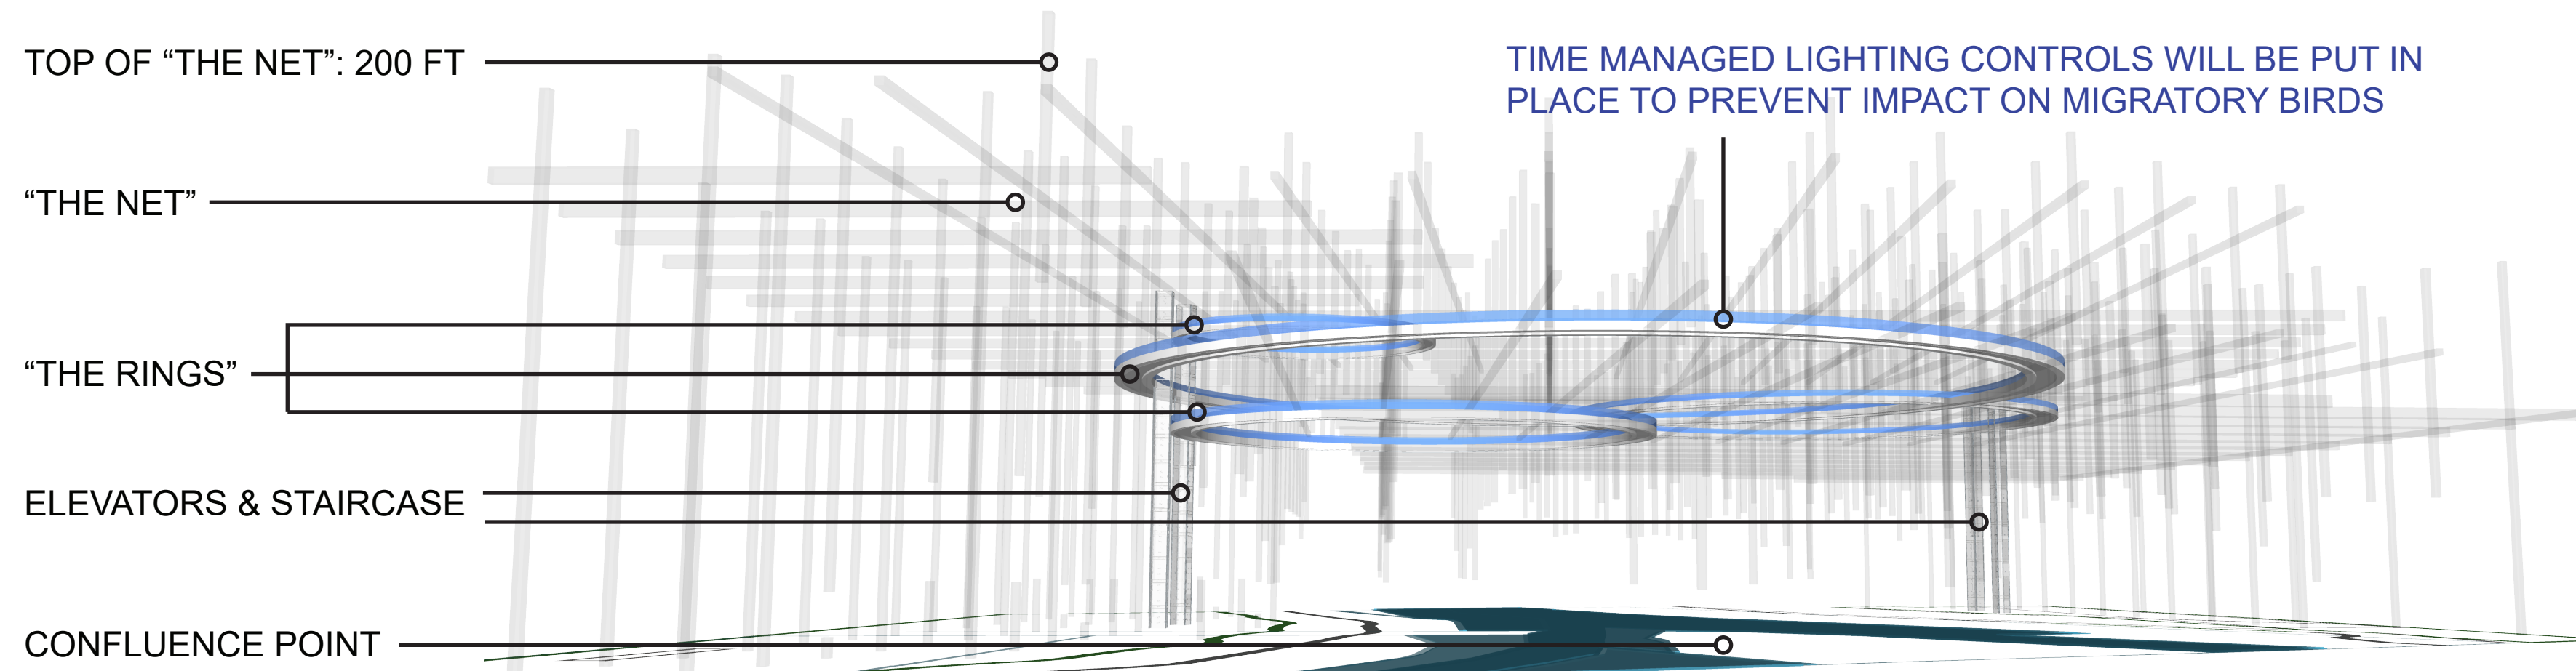

INFINITY - The Limitless Possibilities of Technology

VIEW FROM WEST SIDE OF THE PARK

San José is the technology hub of the world, and technology is the gateway to infinite possibilities. This design uses a simple visual illusion (countless horizontal and vertical beams *"The Net"*) to represent infinity. The Net holds *"The Rings"* – the circular walkways. The Rings will appear to be floating in the sky. At night, only The Rings will be lit up, creating a magical futuristic effect. The Net will be integrated into the whole park. The entire park becomes the landmark. The building footprint is minimized, so there is a minimal disturbance to the greenery in the park.

SOUTH ELEVATION

WEST ELEVATION

INFINITY - The Limitless Possibilities of Technology

SUNSET VIEW

VIEW FROM CONFLUENCE POINT

VIEW FROM ON TOP OF "THE RINGS"