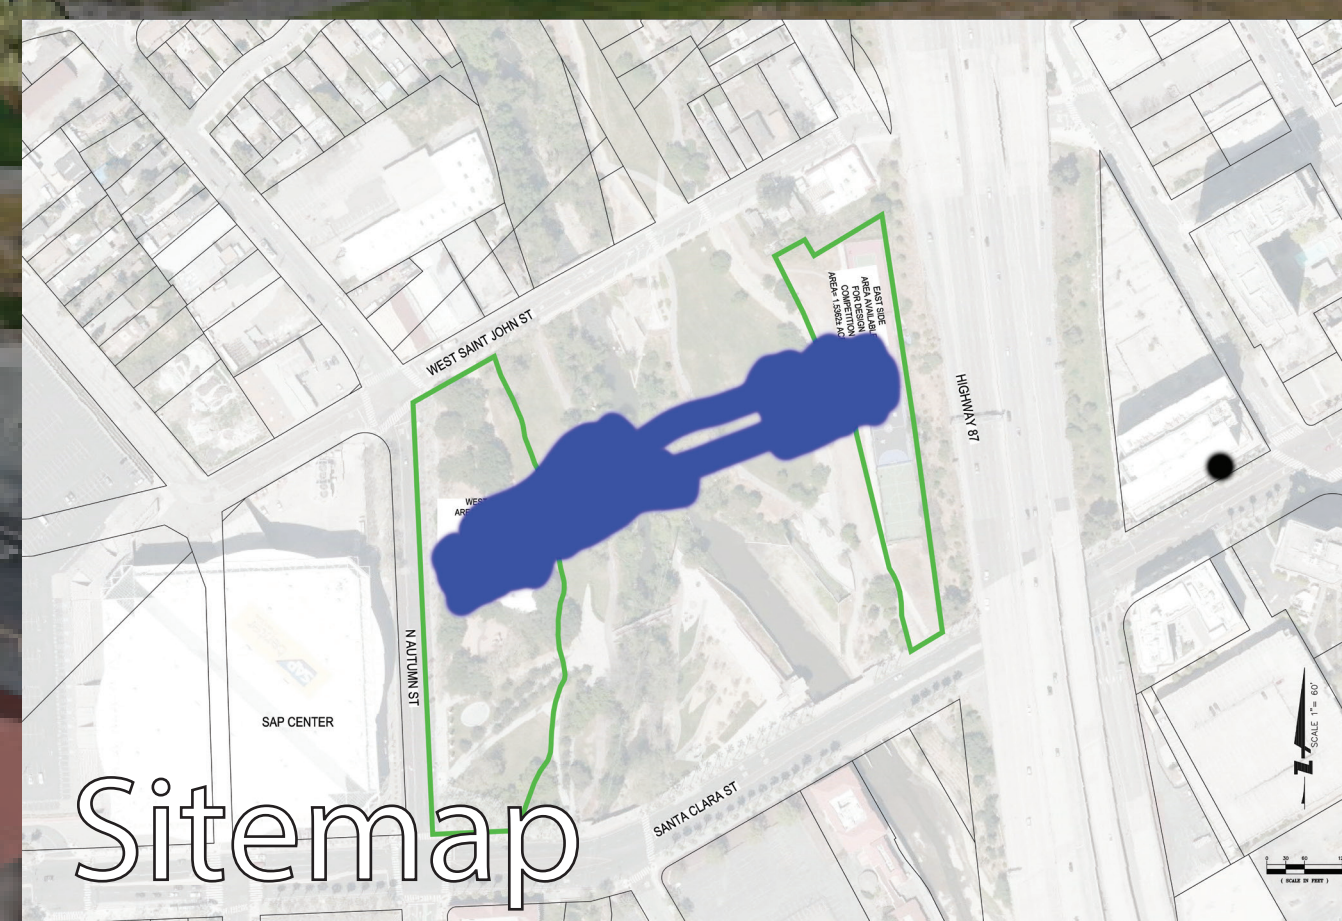

Mother Nature and Father Time

Restaurant Bar
in the sead of both statues

Net Zero Elements:
Solar Panels on the back
of Father Nature

Pandoras Box
View Platform can be reached over the both Arms

Sitemap

Mother Nature and Father Time