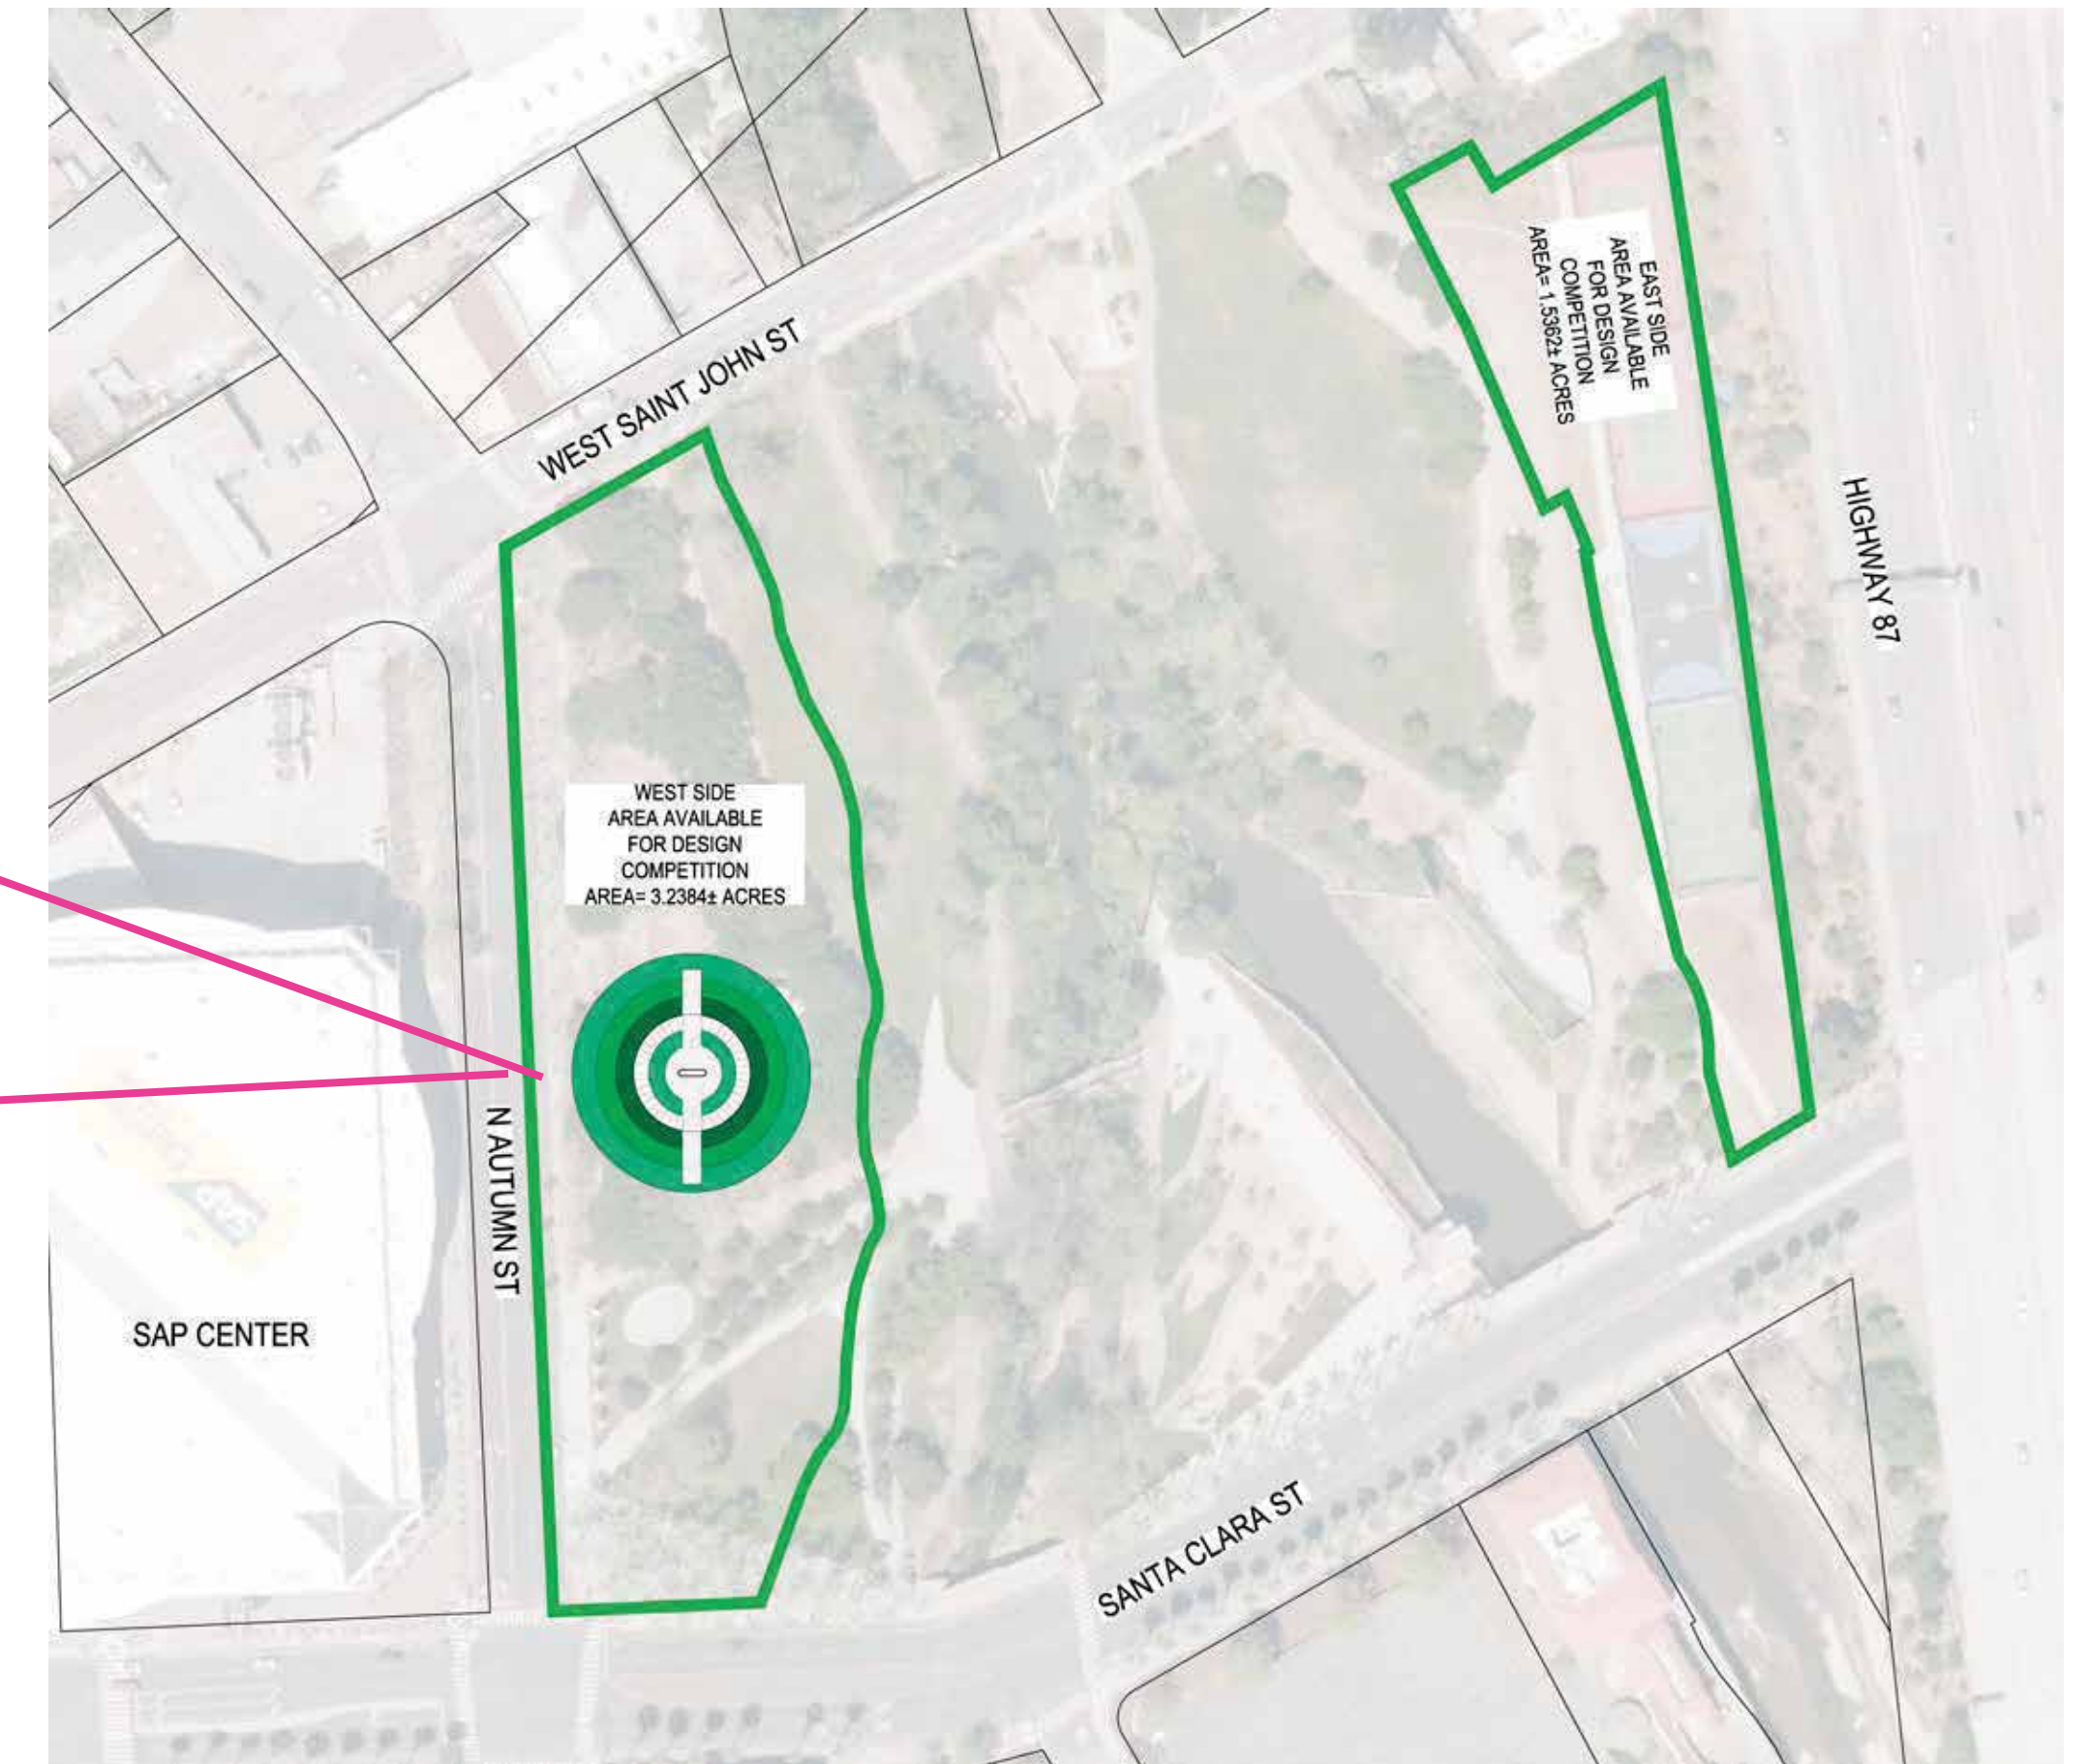

San Jose residents can participate by submitting images for the chandelier of mini screens.

DESIGN INSPIRATION ITALIAN WINERY

CONNECT AERIAL VIEW

LANDSCAPE
WOODEN PATHS
TOPIARIES
SLOPED LAWN

SITE MAP

SIDE VIEW